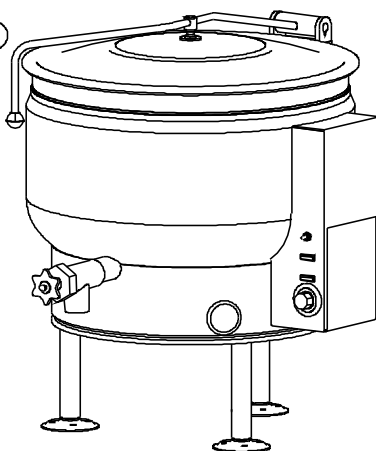

IMPORTANT FOR FUTURE REFERENCE
Please complete this information and retain this manual for the life of the equipment:

Model #: _____
Serial #: _____
Date Purchased: _____

PARTS LIST

Self - Generating Steam Full Jacket Kettles ELT-F EL-F EP-F

EL-F

WARNING

Improper installation, adjustment, alteration, service or maintenance can cause property damage, injury or death. Read the installation, operating and maintenance instructions thoroughly before installing or servicing this equipment.

CROWN FOOD SERVICE EQUIPMENT

A Middleby Company

70 Oakdale Road, Downsview (Toronto) Ontario, Canada, M3N 1V9

Telephone: 919-762-1000

www.crownsteamgroup.com

Printed in Canada