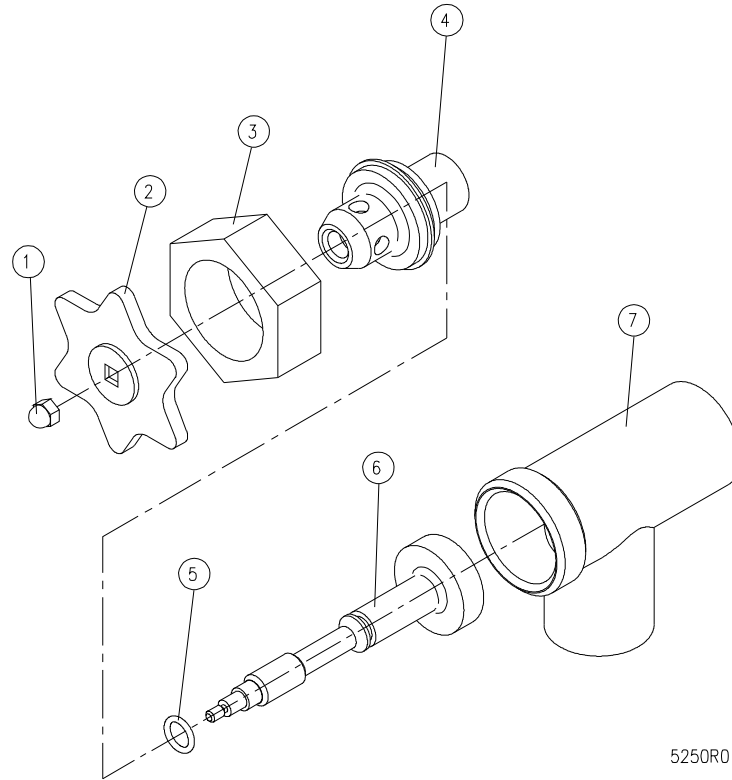

* NOT SHOWN.

PARTS LIST, SELF-GENERATING STEAM FULL JACKET KETTLES,
ELT-F, EL-F, EP-F

PARTS LIST

FIGURE 3

ELT-F

<u>ITEM</u>	<u>PART NUMBER</u>	<u>DESCRIPTION</u>	<u>QUANTITY</u>
1.	8-1308	Adjustable Flanged Foot	3
2.	2960-1	Console Box	1
3.	3534-1	Console Cover	1
4.	M33S-1032-12	Screw, 10 - 32 x 1/2", (1-34S4)	1

PARTS LIST, SELF-GENERATING STEAM FULL JACKET KETTLES,
ELT-F, EL-F, EP-F

FIGURE 4

SPRING ASSIST HINGE ASSEMBLY

PARTS LIST, SELF-GENERATING STEAM FULL JACKET KETTLES,
ELT-F, EL-F, EP-F

FIGURE 4

<u>ITEM</u>	<u>PART NUMBER</u>	<u>DESCRIPTION</u>	<u>QUANTITY</u>
	9-3185	HINGE ASSEMBLY	
1.	3725-1	Lock Pin, (8-2029)	1
2.	3726-1	End Lock Plate, (8-2035L)	1
3.	5428-1	Stationary Disc	1
4.	5430-1	Core	1
5.	4008-1	Spring, (8-2026)	1
** 6.	4990-18	Handle Assembly, 20 Gallon Kettle (8-2028-2)	1
	4990-19	Handle Assembly, 30 Gallon Kettle (8-2027)	1
	4990-21	Handle Assembly, 40 Gallon Kettle (8-2027-1)	1
	4990-23	Handle Assembly, 60 Gallon Kettle (8-2027-2)	1
7.	5429-1	Rotary Disc	1
8.	3727-1	End Stop Plate, (8-2021)	1
9.	M68S-1420-34	Cap Screws, 1/4 - 20 x 3/4, Stainless Steel, (1-56S6)	4
10.	9147-1	Knob (2-KB01)	1
11.	4261-1	Mounting Plate Assembly - Tilting Models Only	1
** 12.	8985-4	Covers, 20 Gallon Kettle, (8-2005)	1
	8985-5	Covers, 30 Gallon Kettle, (8-2006)	1
	8985-6	Covers, 40 Gallon Kettle, (8-2007)	1
	8985-7	Covers, 60 Gallon Kettle, (8-2008)	1

** SELECT AS REQUIRED.

PARTS LIST, SELF-GENERATING STEAM FULL JACKET KETTLES,
ELT-F, EL-F, EP-F

FIGURE 5

DRAW-OFF VALVE

<u>ITEM</u>	<u>PART NUMBER</u>	<u>DESCRIPTION</u>	<u>QUANTITY</u>
	4219-1	1 - 1/2" DRAW-OFF VALVE ASSEMBLY, (3-D015)	
1.	9031-3	Acorn Nut, 10-24 UNC	1
2.	4115-1	Handle, Stainless Steel	1
3.	4221-1	Gland Nut, (3-DV13)	1
4.	4220-1	Bonnet, (3-DV14)	1
5.	9287-1	"O" Ring, (3-DV16)	1
6.	4222-1	Stem Assembly, (3-DV15RV)	1
7.	4223-1	Valve Body, (3-DV17)	1