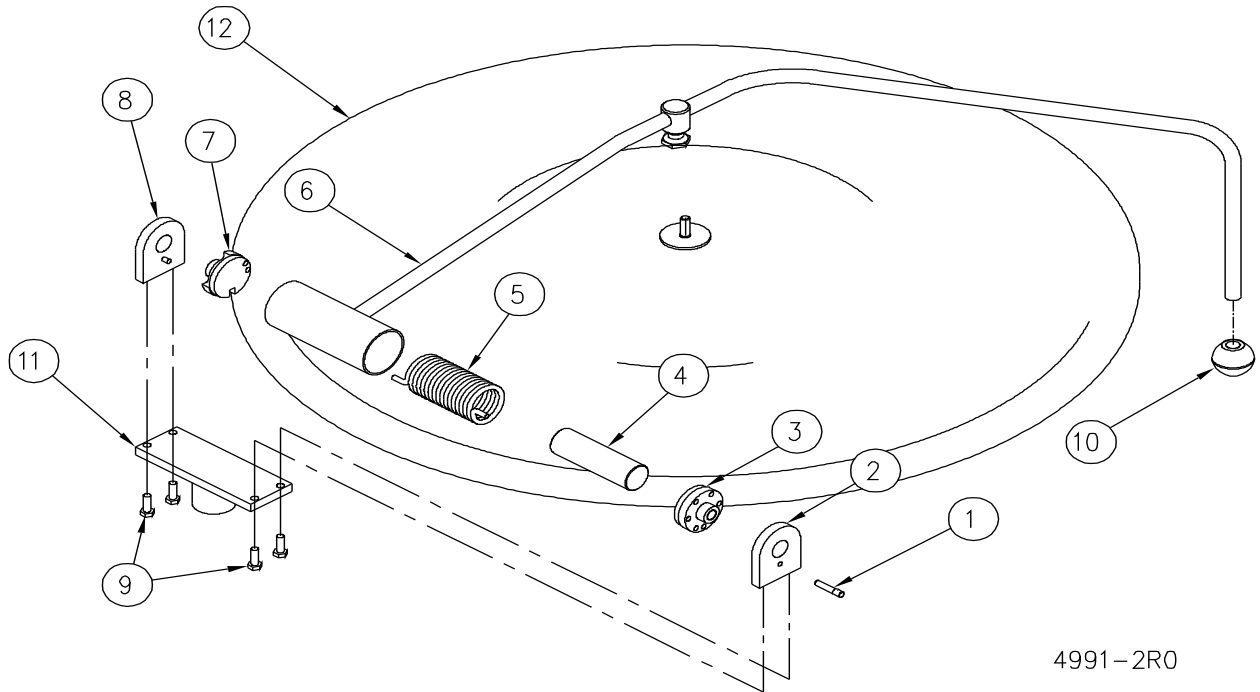

* NOT SHOWN.

PARTS LIST, SELF-GENERATING STEAM FULL JACKET KETTLES,
ELT-F, EL-F, EP-F

PARTS LIST

FIGURE 3

ELT-F

<u>ITEM</u>	<u>PART NUMBER</u>	<u>DESCRIPTION</u>	<u>QUANTITY</u>
1.	8-1308	Adjustable Flanged Foot	3
2.	2960-1	Console Box	1
3.	3534-1	Console Cover	1
4.	M33S-1032-12	Screw, 10 - 32 x 1/2", (1-34S4)	1

PARTS LIST, SELF-GENERATING STEAM FULL JACKET KETTLES,
ELT-F, EL-F, EP-F

FIGURE 4

SPRING ASSIST HINGE ASSEMBLY

PARTS LIST, SELF-GENERATING STEAM FULL JACKET KETTLES,
ELT-F, EL-F, EP-F

FIGURE 4

<u>ITEM</u>	<u>PART NUMBER</u>	<u>DESCRIPTION</u>	<u>QUANTITY</u>
	9-3185	HINGE ASSEMBLY	
1.	3725-1	Lock Pin, (8-2029)	1
2.	3726-1	End Lock Plate, (8-2035L)	1
3.	5428-1	Stationary Disc	1
4.	5430-1	Core	1
5.	4008-1	Spring, (8-2026)	1
** 6.	4990-18	Handle Assembly, 20 Gallon Kettle (8-2028-2)	1
	4990-19	Handle Assembly, 30 Gallon Kettle (8-2027)	1
	4990-21	Handle Assembly, 40 Gallon Kettle (8-2027-1)	1
	4990-23	Handle Assembly, 60 Gallon Kettle (8-2027-2)	1
7.	5429-1	Rotary Disc	1
8.	3727-1	End Stop Plate, (8-2021)	1
9.	M68S-1420-34	Cap Screws, 1/4 - 20 x 3/4, Stainless Steel, (1-56S6)	4
10.	9147-1	Knob (2-KB01)	1
11.	4261-1	Mounting Plate Assembly - Tilting Models Only	1
** 12.	8985-4	Covers, 20 Gallon Kettle, (8-2005)	1
	8985-5	Covers, 30 Gallon Kettle, (8-2006)	1
	8985-6	Covers, 40 Gallon Kettle, (8-2007)	1
	8985-7	Covers, 60 Gallon Kettle, (8-2008)	1