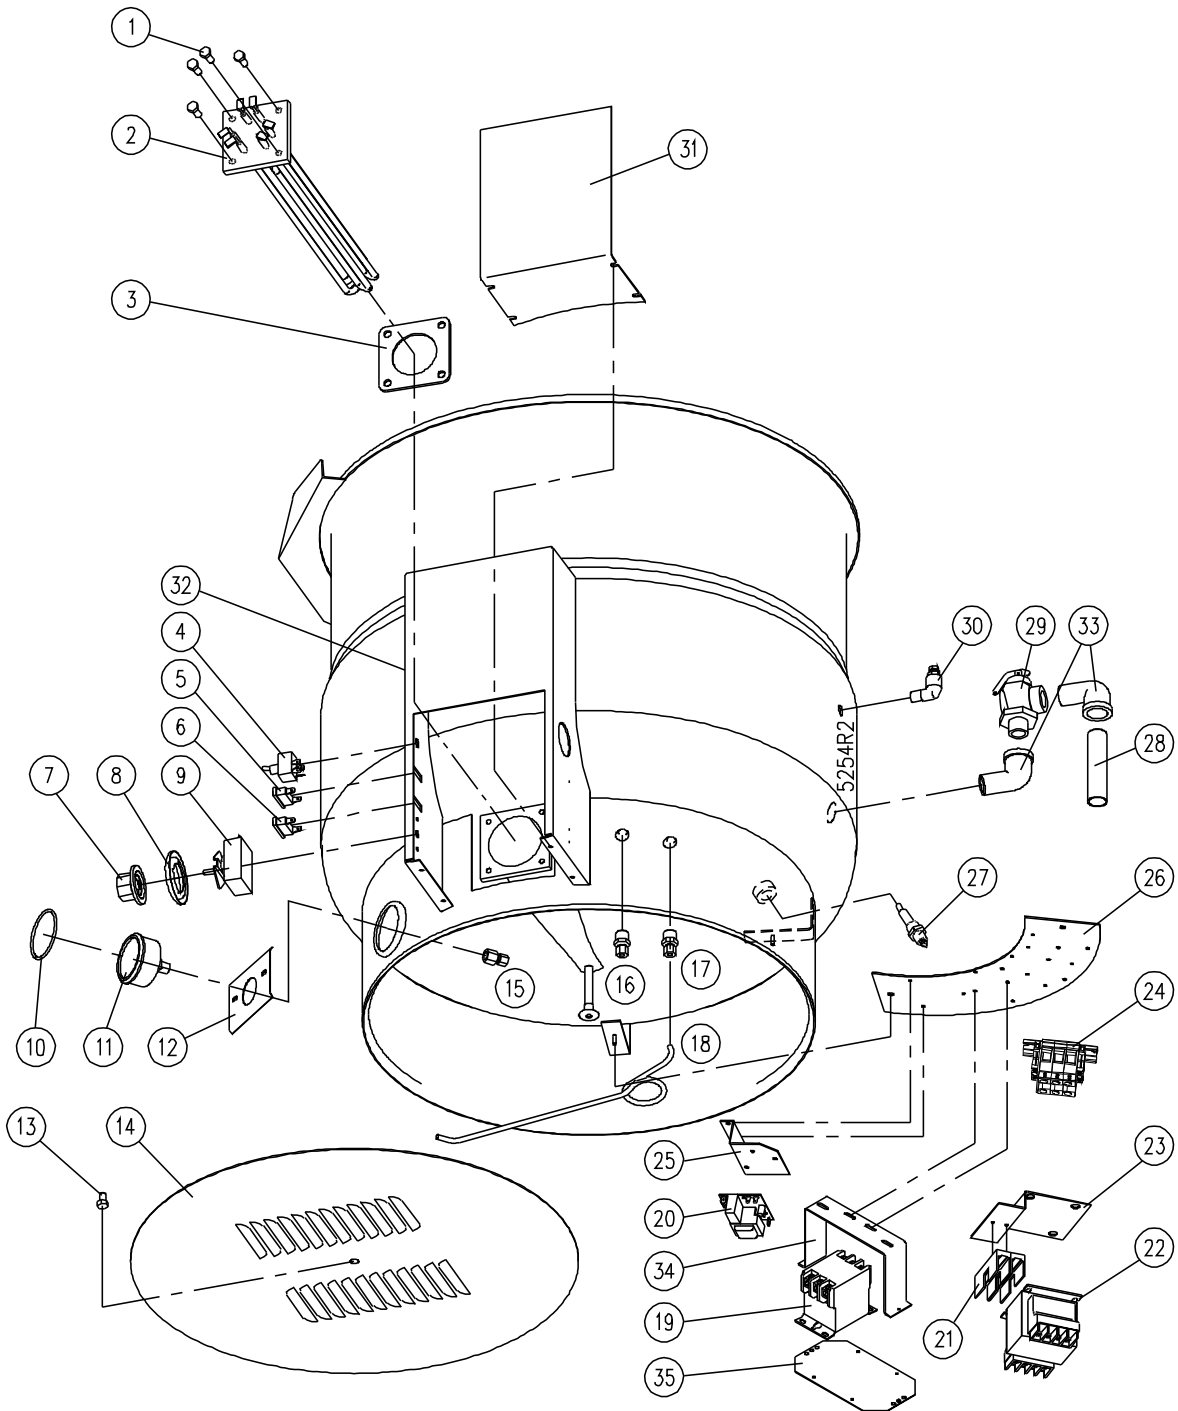

FIGURE 1

PARTS LIST, SELF-GENERATING STEAM FULL JACKET KETTLES,
ELT-F, EL-F, EP-F

FIGURE 1

<u>ITEM</u>	<u>PART NO.</u>	<u>DESCRIPTION</u>	<u>QUANTITY</u>				
			<u>20</u>	<u>30</u>	<u>40</u>	<u>60</u>	
1.	M50S-51618-34	Hex Bolt, 5/16 - 18 x 3/4 In. (1-66S6)	4	4	4	4	
**	2.	7-5027	Element Assembly, 208V, 18 kW	1	1	1	
		7-5028	Element Assembly, 220/380V, 18 kW	1	1	1	
		7-5029	Element Assembly, 240/416V, 18 kW	1	1	1	
		7-5030	Element Assembly, 480V, 18 kW	1	1	1	
		9-3298	Element Assembly, 600V, 18 kW	1	1	1	
		7-5031	Element Assembly, 208V, 24 kW	1	1	1	1
		7-5037	Element Assembly, 220/380V, 24 kW	1	1	1	1
		7-5032	Element Assembly, 240/416V, 24 kW	1	1	1	1
		7-5033	Element Assembly, 480V, 24 kW	1	1	1	1
		9-3299	Element Assembly, 600V, 24 kW	1	1	1	1
		7-5034	Element Assembly, 208V, 33 kW		1	1	1
		7-5038	Element Assembly, 220/380V, 33 kW		1	1	1
		7-5035	Element Assembly, 240/416V, 33 kW		1	1	1
		7-5036	Element Assembly, 480V, 33 kW		1	1	1
		2348-2	Element Assembly, 600V, 33 kW		1	1	1
	3.	5986-1	Element Gasket	1	1	1	1
	4.	9110-1	Power Switch	1	1	1	1
	5.	4996-5	Pilot Light - Amber, Low Water	1	1	1	1
	6.	4996-5	Pilot Light - Amber, Temperature	1	1	1	1
**	7.	6311-1	Knob Assembly (1-10)	1	1	1	1
		5975-2	Knob Assembly (°F)	1	1	1	1
		5976-2	Knob Assembly (°C)	1	1	1	1
	8.	3987-1	Bezel (4-TB05)	1	1	1	1
	9.	9126-1	Thermostat	1	1	1	1
	10.	9207-3	"O" Ring (2-230R)	1	1	1	1
	11.	4967-1	Pressure Gauge (3-PG00)	1	1	1	1