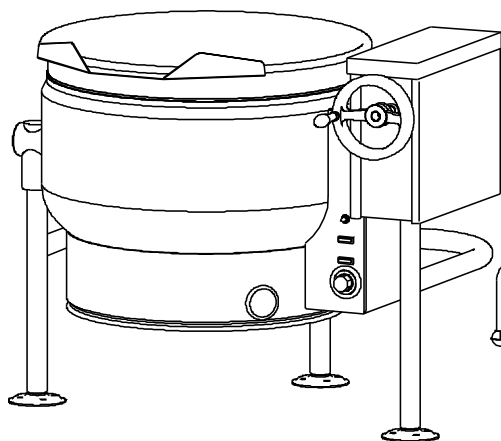

PARTS LIST

Self - Generating Steam Full Jacket Kettles ELT-F EL-F EP-F

ELT-F