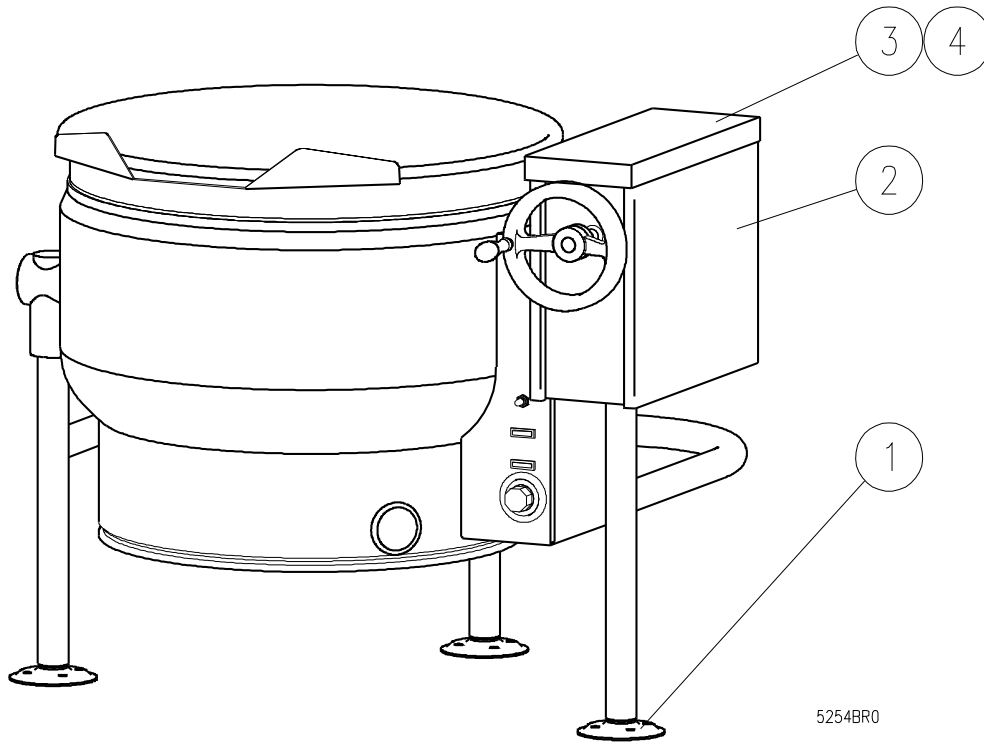

PARTS LIST, SELF-GENERATING STEAM FULL JACKET KETTLES,
ELT-F, EL-F, EP-F

FIGURE 2

<u>ITEM</u>	<u>PART NUMBER</u>	<u>DESCRIPTION</u>	<u>QUANTITY</u>
22.	M50C-3816-1	Bolt 3/8-16 x 1", (1-75C8)	4
23.	S01X-38	Lock Washer 3/8", (1-70C0)	4
24.	8-2090	Block Bearing	1
25.	4653-1	Micro Switch Bracket	1
26.	9228-1	Micro Switch (4-M605)	1
27.	4359-1	Micro Switch Activator Bracket	1
28.	4214-1	Terminal Block Bracket	1
29.	5259-1	Spacer, 1/16" Thick	As Required
30.	6161-3	Modular Terminal Assembly, 3 Pole	1
		Includes Following Parts:	
	9374-1	Modular Terminal, Grey	3
	9375-1	End Plate	1
	9369-1	End Clamp	2
	9368-079	Mounting Rail, 79 mm	1
	6161-4N	Modular Terminal Assembly, 4 Pole	1
		Includes Following Parts:	
	9374-1	Modular Terminal, Grey	3
	9374-2	Modular Terminal, Blue	1
	9375-1	End Plate	1
	9369-1	End Clamp	2
	9368-098	Mounting Rail, 98 mm	1
31.	2960-1	Console Assembly, ELT	1

PARTS LIST, SELF-GENERATING STEAM FULL JACKET KETTLES,
ELT-F, EL-F, EP-F

<u>ITEM</u>	<u>PART NUMBER</u>	<u>DESCRIPTION</u>	<u>QUANTITY</u>
* 32.	M33S-1032-12	Screw, Console Cover, 10 - 32 x 1/2", (1-34S4)	1
33.	5608-1	Decal - Tilt	1
34.	5328-1	Washer, 3/4 ID x 1-1/4 OD	1
35.	5329-1	Cotter Pin S.S. 3/16" x 1"	1

* NOT SHOWN.

PARTS LIST, SELF-GENERATING STEAM FULL JACKET KETTLES,
ELT-F, EL-F, EP-F

PARTS LIST

FIGURE 3

ELT-F

<u>ITEM</u>	<u>PART NUMBER</u>	<u>DESCRIPTION</u>	<u>QUANTITY</u>
1.	8-1308	Adjustable Flanged Foot	3
2.	2960-1	Console Box	1
3.	3534-1	Console Cover	1
4.	M33S-1032-12	Screw, 10 - 32 x 1/2", (1-34S4)	1