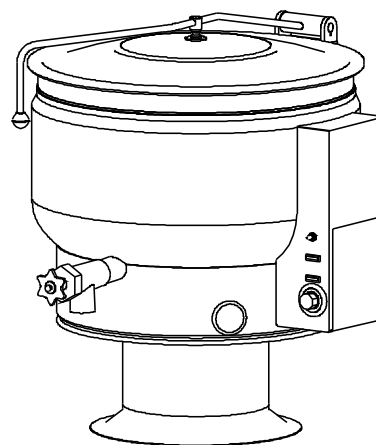

EP-F

WARNING

Improper installation, adjustment, alteration, service or maintenance can cause property damage, injury or death. Read the installation, operating and maintenance instructions thoroughly before installing or servicing this equipment.

CROWN FOOD SERVICE EQUIPMENT

A Middleby Company

70 Oakdale Road, Downsview (Toronto) Ontario, Canada, M3N 1V9

Telephone: 919-762-1000

www.crownsteamgroup.com

Printed in Canada