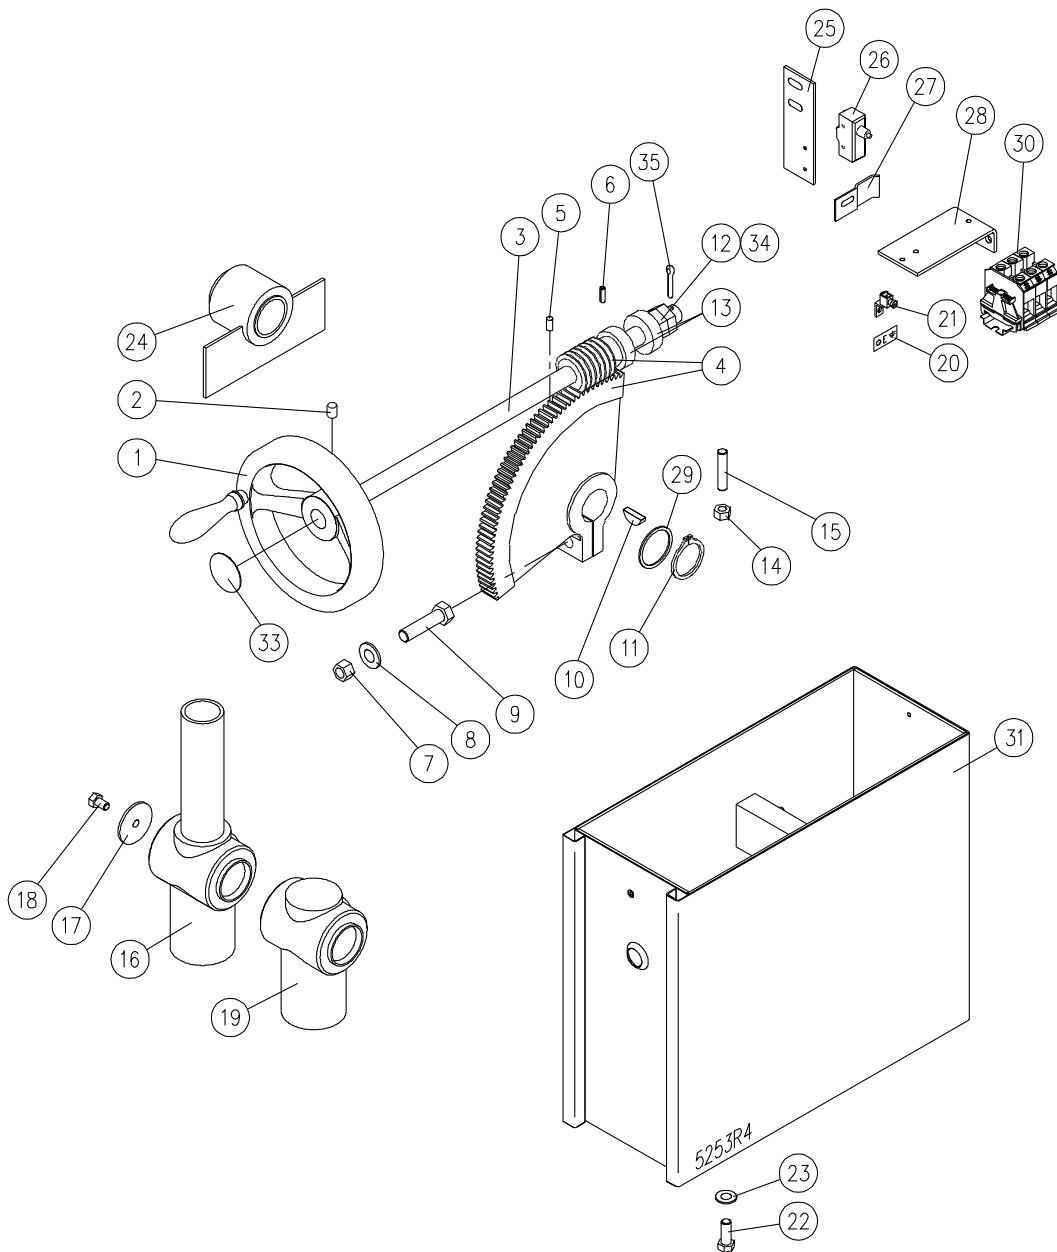

FIGURE 2

PARTS LIST, SELF-GENERATING STEAM FULL JACKET KETTLES,
ELT-F, EL-F, EP-F

TILT CONSOLE PARTS

FIGURE 2

PARTS LIST, SELF-GENERATING STEAM FULL JACKET KETTLES,
ELT-F, EL-F, EP-F

FIGURE 2

<u>ITEM</u>	<u>PART NUMBER</u>	<u>DESCRIPTION</u>	<u>QUANTITY</u>
1.	8-2054	Hand Wheel	1
2.	S2102P-3816-12	Set Screw 3/8 -16 x 1/2", (1-72U4)	1
3.	6738-2	Tilt Shaft	1
4.	5393-1	Segment Gear & Worm Gear Kit (Includes items 5 to 11)	1
5.	S2101N-1420-12	Set Screw, 1/4 - 20 x 1/2" (1-52U4)	1
6.	9032-7	Tension Pin, 3/16" Diameter x 1-1/4" Length, (2-T6U5)	1
7.	HN01X-1213	Nut, 1/2 - 13, (1-99C0)	1
8.	F101X-12	Lock Washer, 1/2", (1-W4C0)	1
9.	M50X-1213-2	Bolt, 1/2 - 13 x 2", (2-96C8)	1
10.	5312-3	Key Woodruff, (1-K8U8)	1
11.	1-R315	Retaining Ring	1
12.	9029-22	Jam Nut (2-HN66)	2
13.	5327-1	Thrust Bearing	2
14.	HN01X-3816	Nut, 3/8 - 16 (1-79C0)	1
15.	S2101P-3816-134	Set Screw, 3/8 - 16 x 1-3/4", (2-72U7)	1
16.	8-2085EE	Outbore Bearing complete with extension - used on spring assist covers only - specify model.	1
17.	3962-1	Stainless Steel Washer (9-3197)	1
18.	M50S-51618-12	Bolt (9-3198)	1
19.	8-2085E	Outbore Bearing	1
20.	4188-1	Ground ID Tag (9-3104)	1
21.	4190-1	Ground Lug, (4-70EU)	1