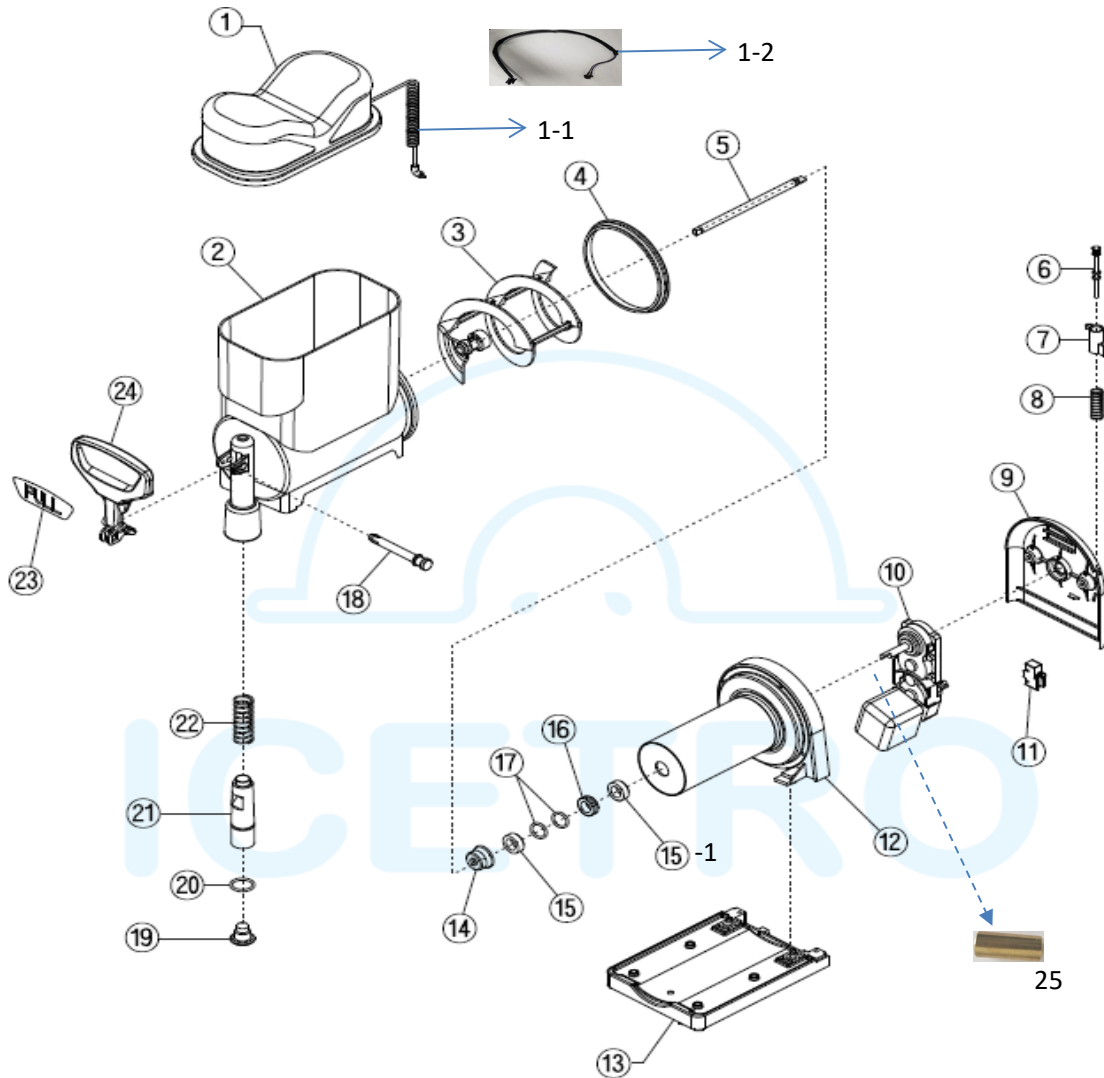

Revised APR 12, 2024

SSM - 180/280/420

NO	Part name	Part code
1	CANISTER COVER	437011600
1-1	SPRING CORD	323000302
1-2	HARNES_LAMP	377037400
2	CANISTER	331000800
3	SPIRAL	326005202
4	PACKING BACK	303027500
5	DASHER SHAFT	314000301
6	TENSION BOLT	214027400
7	JOINT SPRING	323002700
8	MOTOR SPRING	323004702
9	MOTOR COVER	317084800
10	GEAR MOTOR	353019203
11	MICRO SWITCH	355023800
	BASE MICRO S/W	301158100
13	BASE CANISTER	318016400
14	PACKING CUSHION	303014900
15	REDENAR RED	379000101
15-1	REDENAR BROWN	379003500
16	REDENAR BUSHING	379003400
17	PACKING REDENAR ONE	303019800
	PACKING REDENAR TWO	303019900
18	PIN LEVER	315000200
19	PACKING DOWN	303012500
20	O-RING DOWN	303000100
21	LEVER SHAFT	314003301
22	LEVER SPRING SLUSH	323004600
23	LEVER LABEL	328008500
24	LEVER	309003100
25	JOINT DASHER SHAFT	314000400