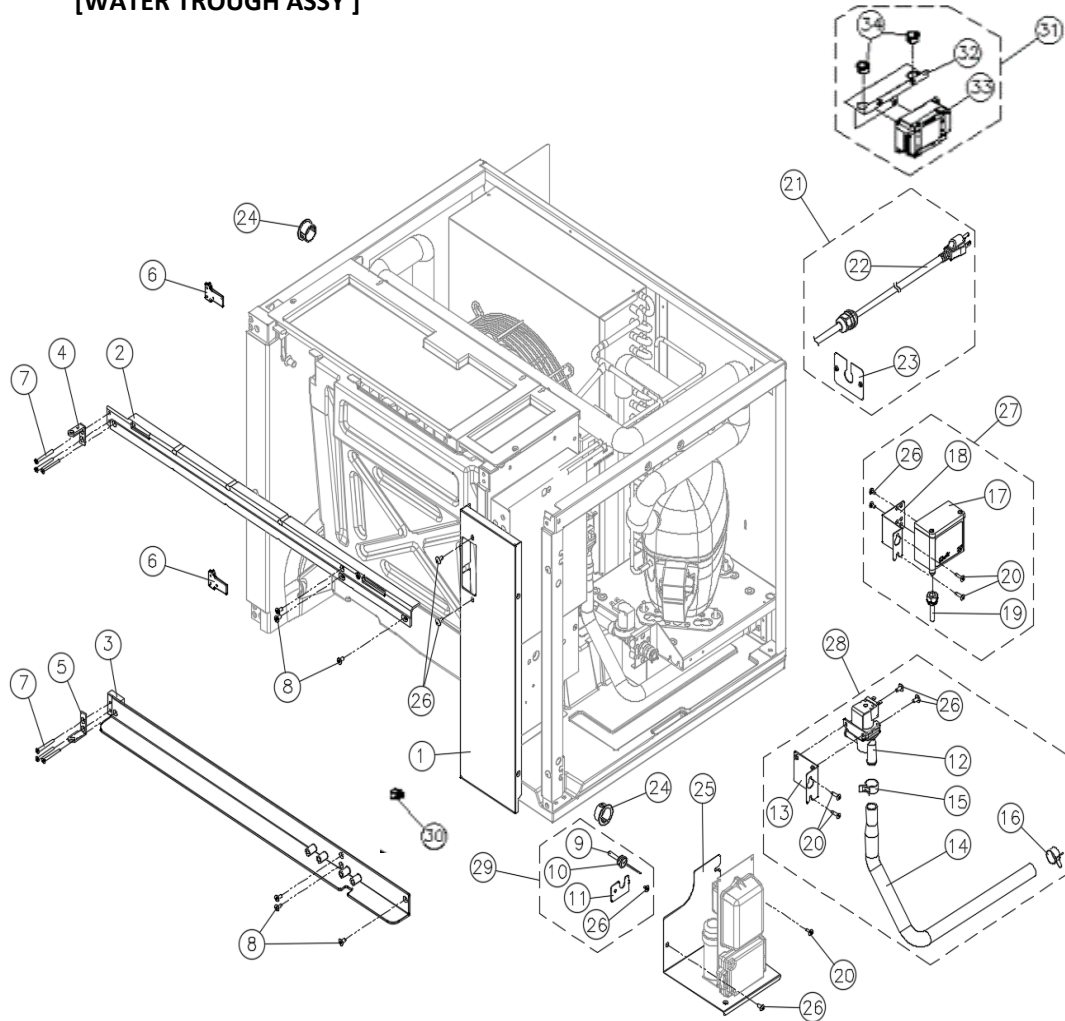

## [WATER TROUGH ASSY]

NO	ITEMS	CODE	Q'TY
1	FRONT COVER	317195900	1
2	FRONT TOP SUPPORT	341012401	1
3	FRONT LOWER SUPPORT	341012501	1
4	HINGE BRACKET	321005110	1
5	HINGE BRACKET DOWN	321005210	1
6	HINGE SUPPORT	341012300	2
7	TAPPING SCREW	TFCQ0841RP	6
8	MACHINE SCREW	MFCX1022RP	6
9	CURTAIN SENSOR	701002000	1
10	SENSOR CAP	319009300	1
11	COVER BRACKET	301169400	1
12	DUMP VALVE	340026600	1
13	BRACKET, DUMP VALVE	301169600	1
14	PVC PIPE	229032100	1
15	BAND SPRING 20	203004200	1
16	BAND SPRING 21	203003300	1
17	PRESSURE SWITCH	355012700	1
18	BRACKET	301169700	1
19	SOLDER ADAPTOR	215018510	1
20	TAPPING SCREW	TTCQ0826R	3
21	BKT & POWER CORD ASSY	722012440	1
22	POWER CORD	722012700	1
23	BRACKET POWER CORD	301096700	1
24	GROMMET BUSHING	232003500	2
25	BRACKET	301171201	1
26	MACHINE SCREW	MTCX0816R	5
27	PRESSURE SWITCH COMPLETE ASSY	#17~20,26	1
28	DRAIN VALVE COMPLETE ASSY	#12~16,20,26	1
29	SENSOR PARTS COMPLETE	701003300	1
<b>NEW DESIGN (starting with serial number UL/ ~ )</b>			
30	POWER SWITCH	355025100	1
31	NOISE FILTER ASSY	7220143B0	1
32	NOISE FILTER BRACKET	301171111	1
33	NOISE FILTER	500000900	1
34	BUSHING	232003600	1