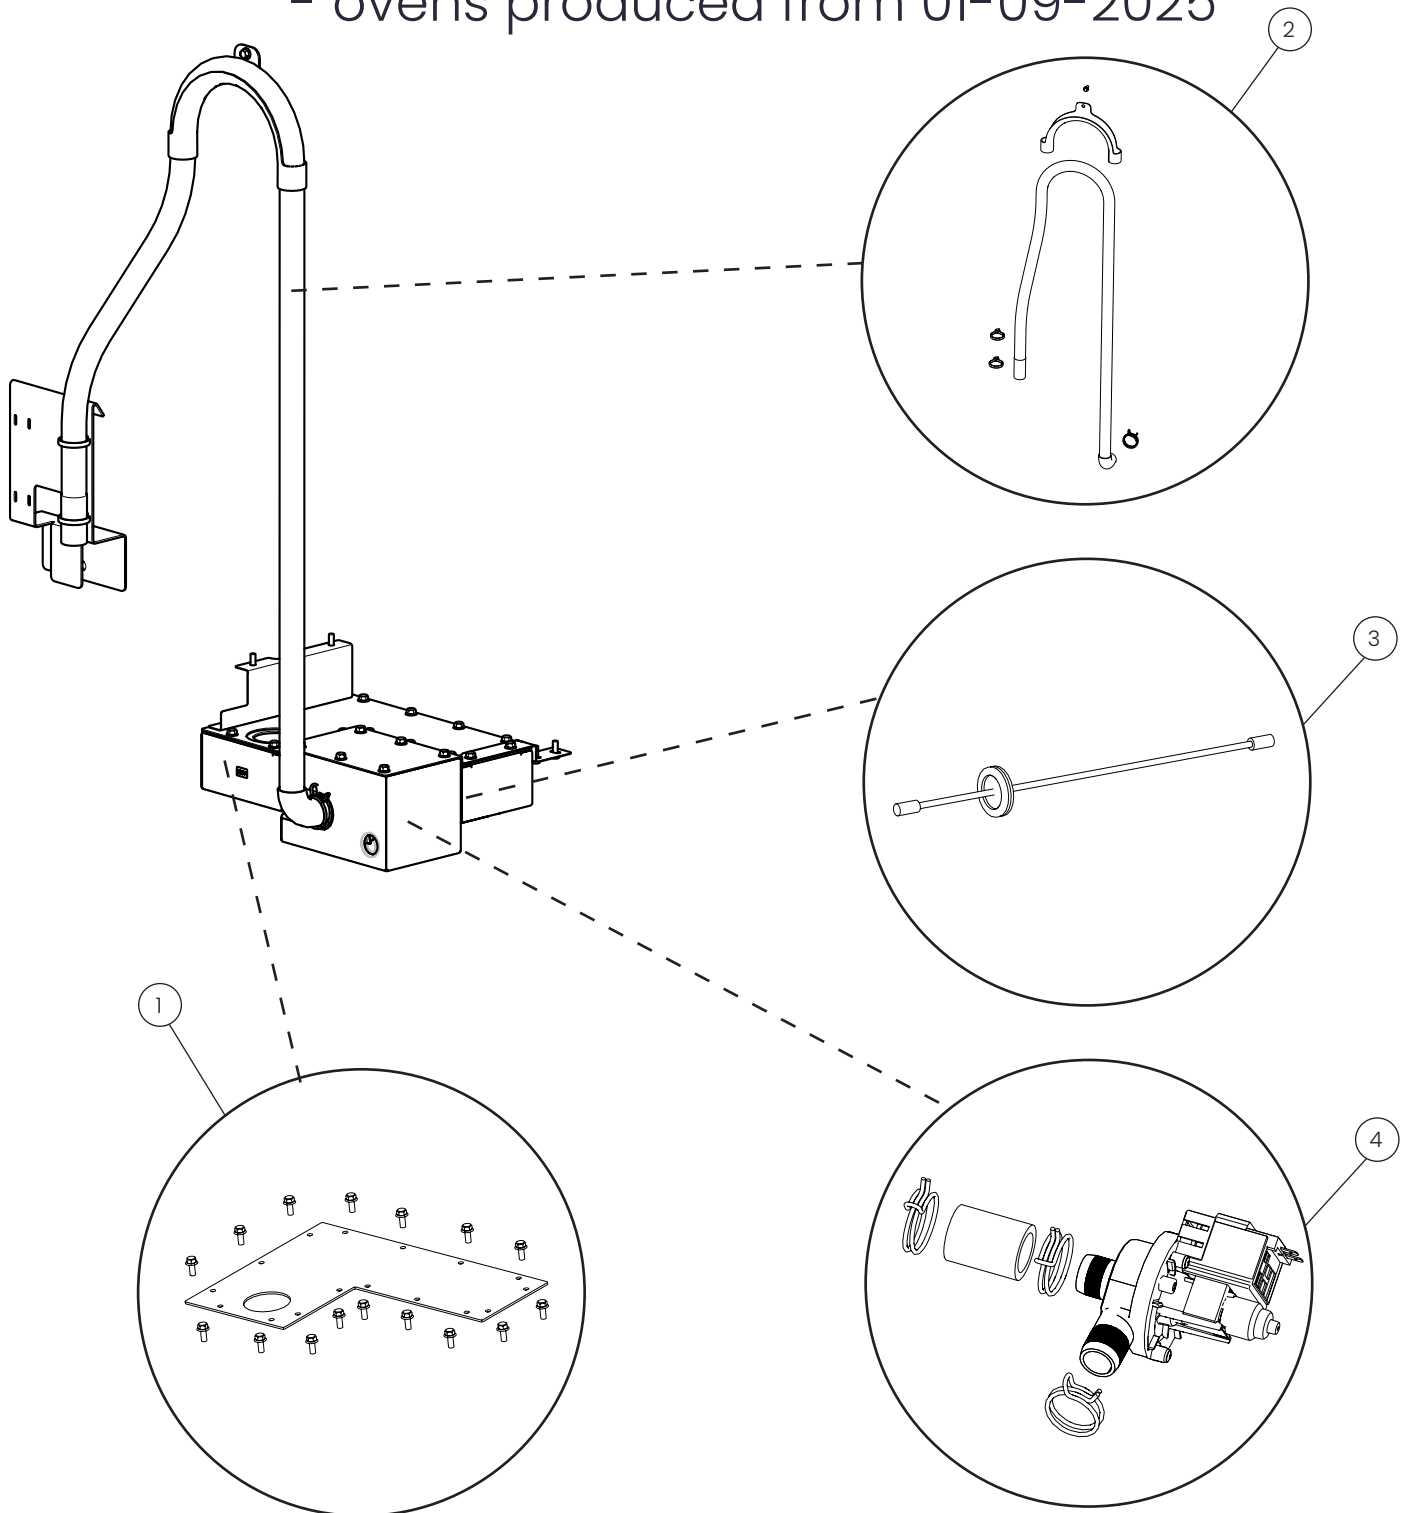

Drain lift system

- ovens produced from 01-09-2025

POS.	PART NO.	DESCRIPTION
1	114140	Drain lift, gasket kit, MK2, spare parts
2	111692	Drain lift, drain hose and holder, spare parts
3	111695	Drain lift, wiring harness, spare parts
4	111693	Drain lift, pump kit, 230 VAC, spare parts
4	111694	Drain lift, pump kit, 120 VAC, spare parts