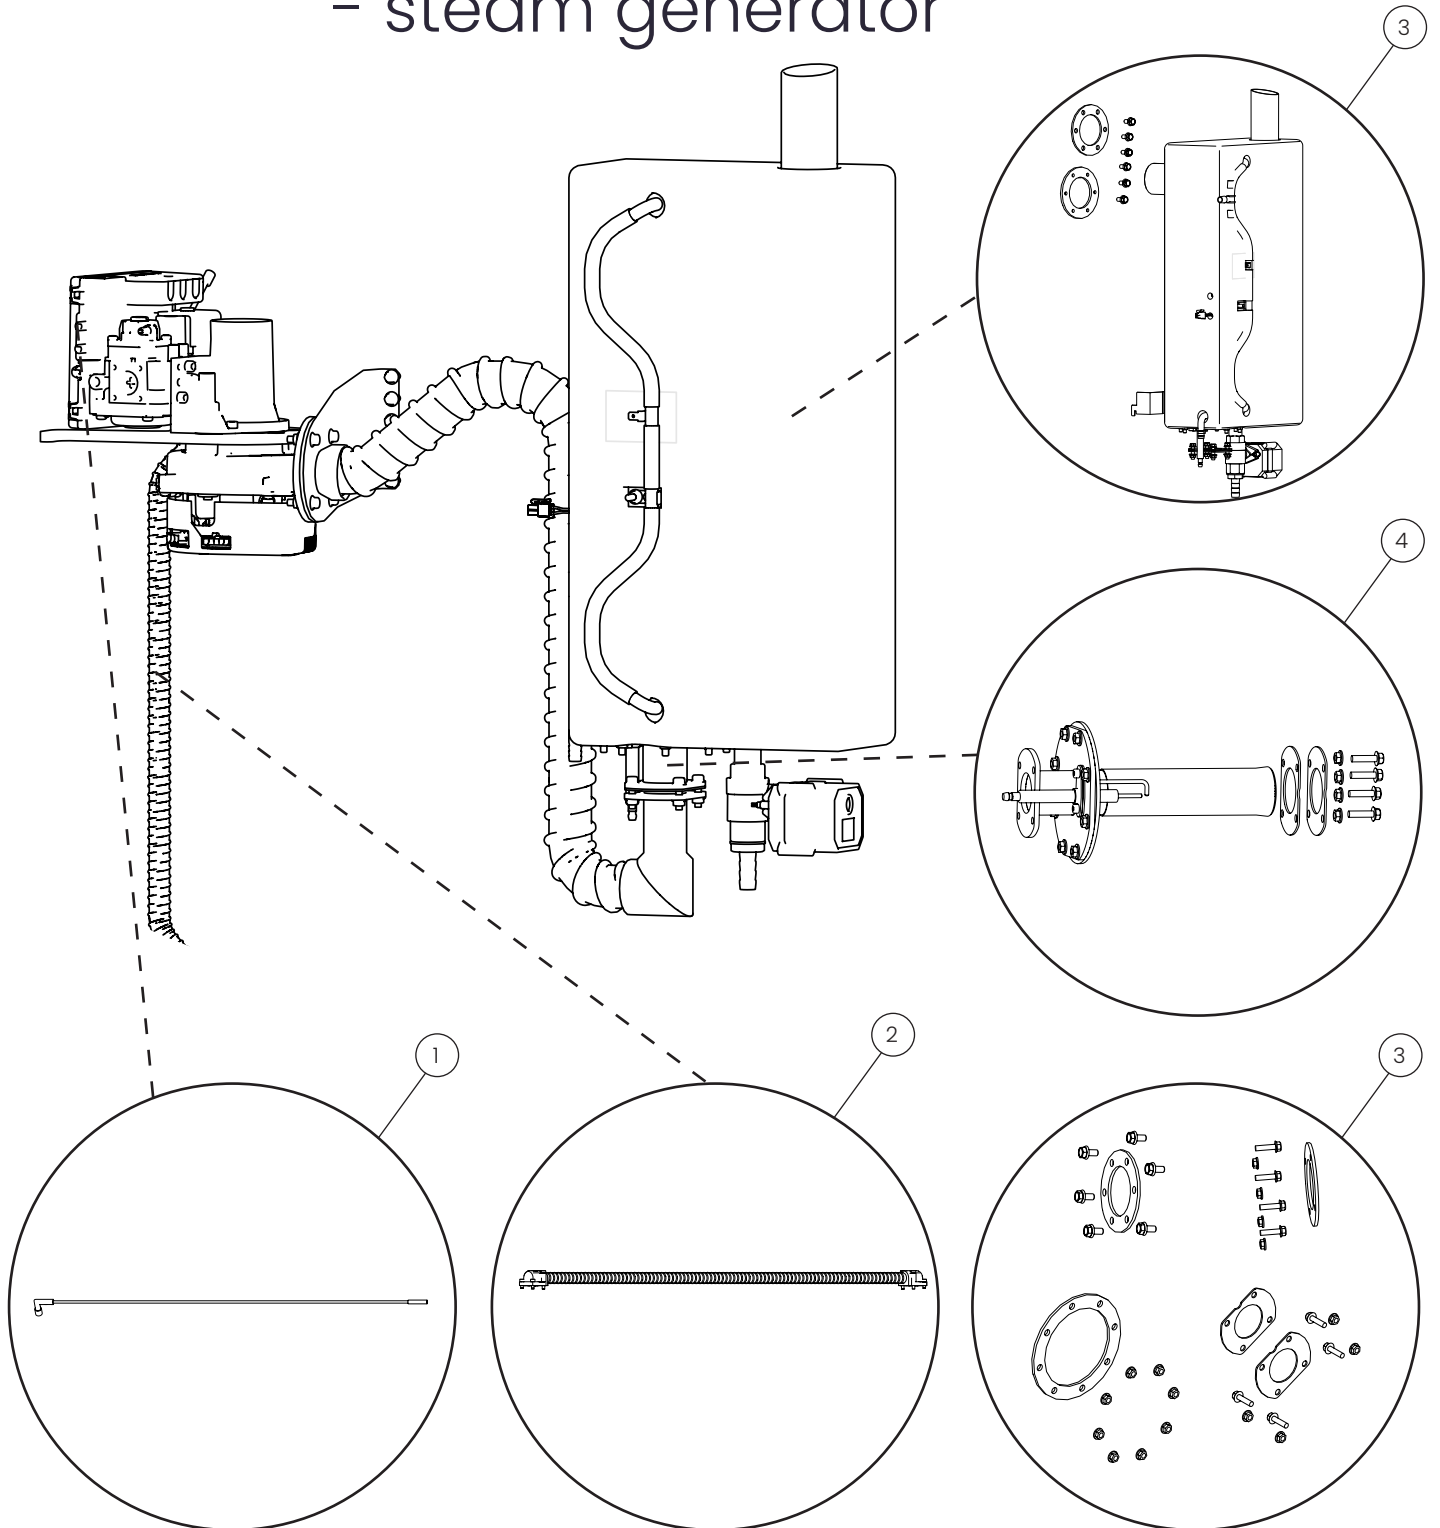

Gas components - steam generator

POS.	PART NO.	DESCRIPTION
1	113521	Ignitor cable, steam generator, 6&10-x/1, spare parts
2	113348	Gas hose, steam generator, 6&10-x/1, spare parts
3	113528	Steam generator, gas, spare parts
4	113485	Steam generator, gas burner, 6&10-x/1, spare parts
5	113496	Gasket kit for steam generator, gas, spare parts