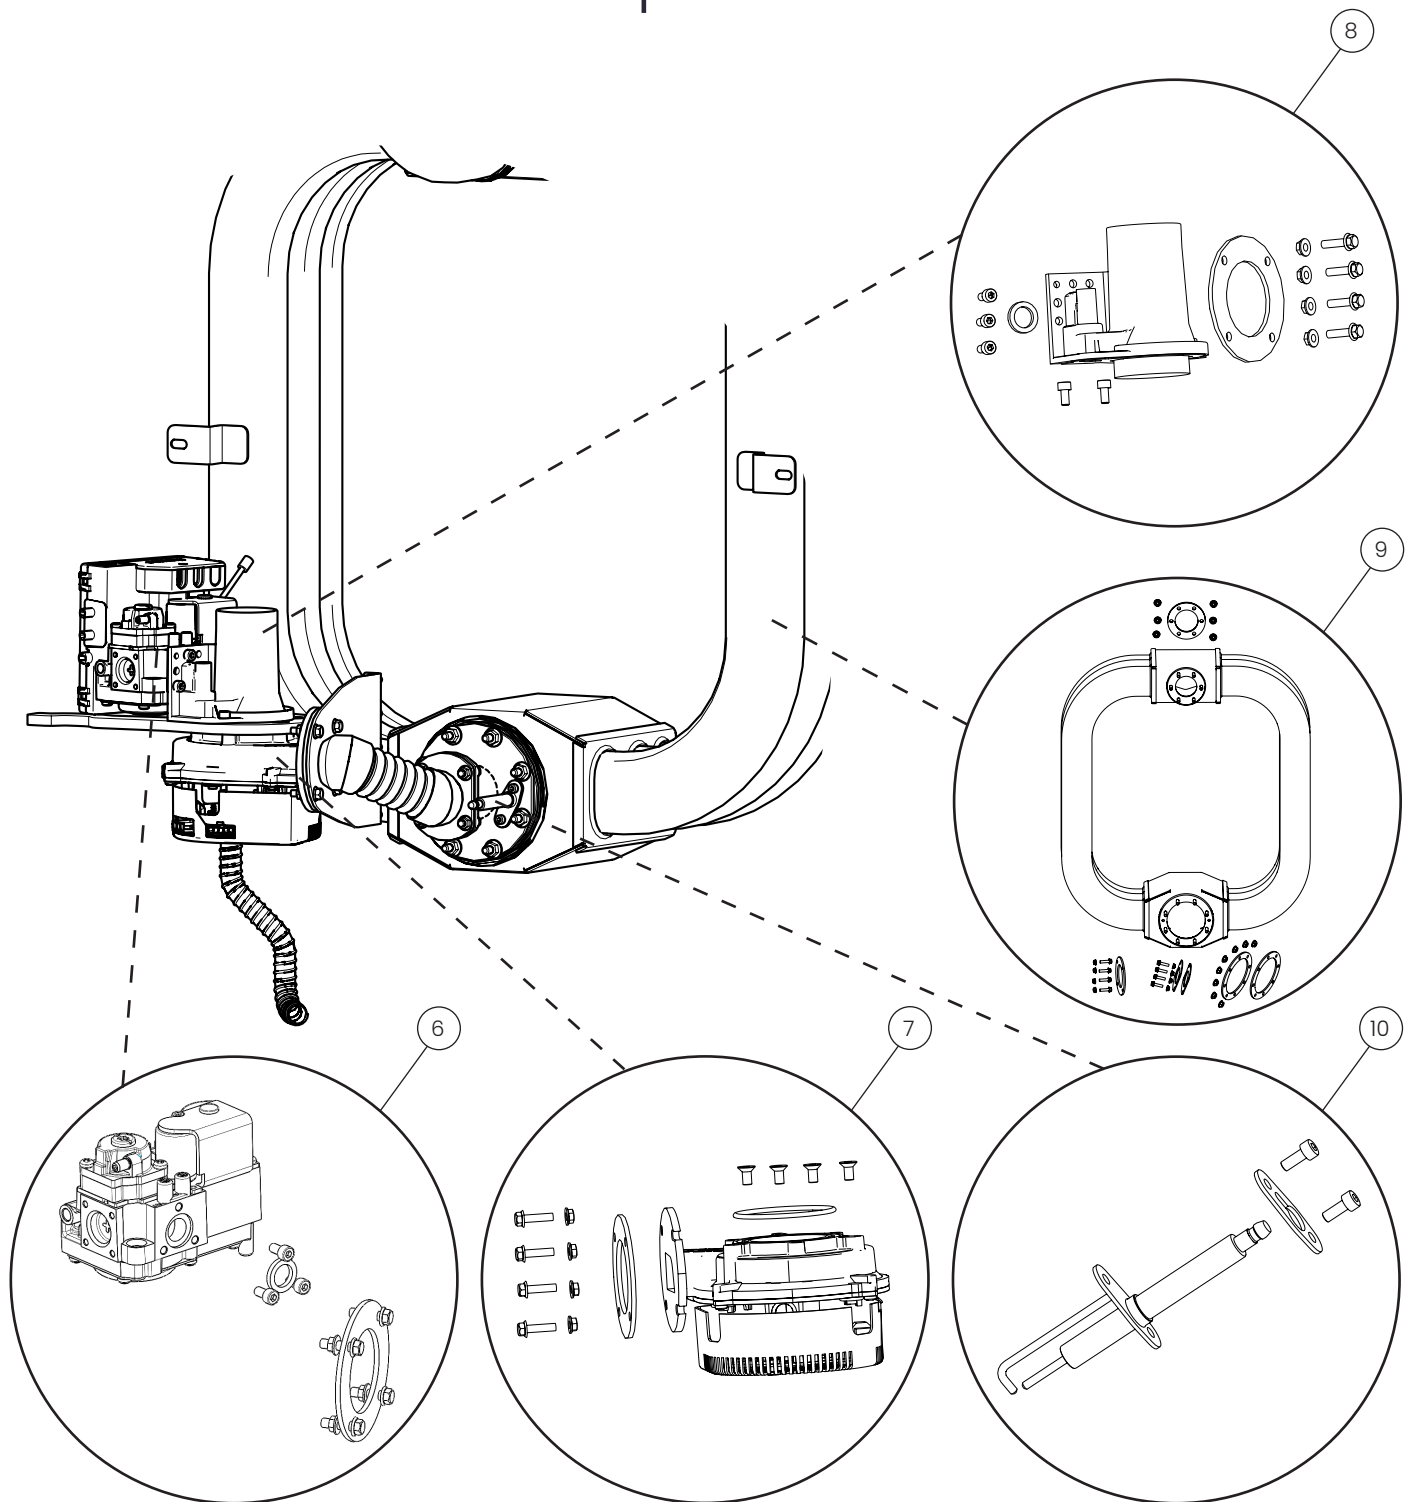

Gas components

POS.	PART NO.	DESCRIPTION
6	113518	Gas valve, 120 V, spare parts
6	113517	Gas valve, 230 V, spare parts
7	113514	Gas fan, spare parts
8	113515	Venturi, 6-1/1, gas, spare parts
8	113516	Venturi, 6-2/1 & 10-x/1, gas, spare parts
9	113532	Heat exchanger, 6-1/1, gas, spare parts
9	113530	Heat exchanger, 6-2/1, gas, spare parts
9	113531	Heat exchanger, 10-1/1, gas, spare parts
9	113529	Heat exchanger, 10-2/1, gas, spare parts
10	113491	Sensor gas ignitor and flame detector, spare parts