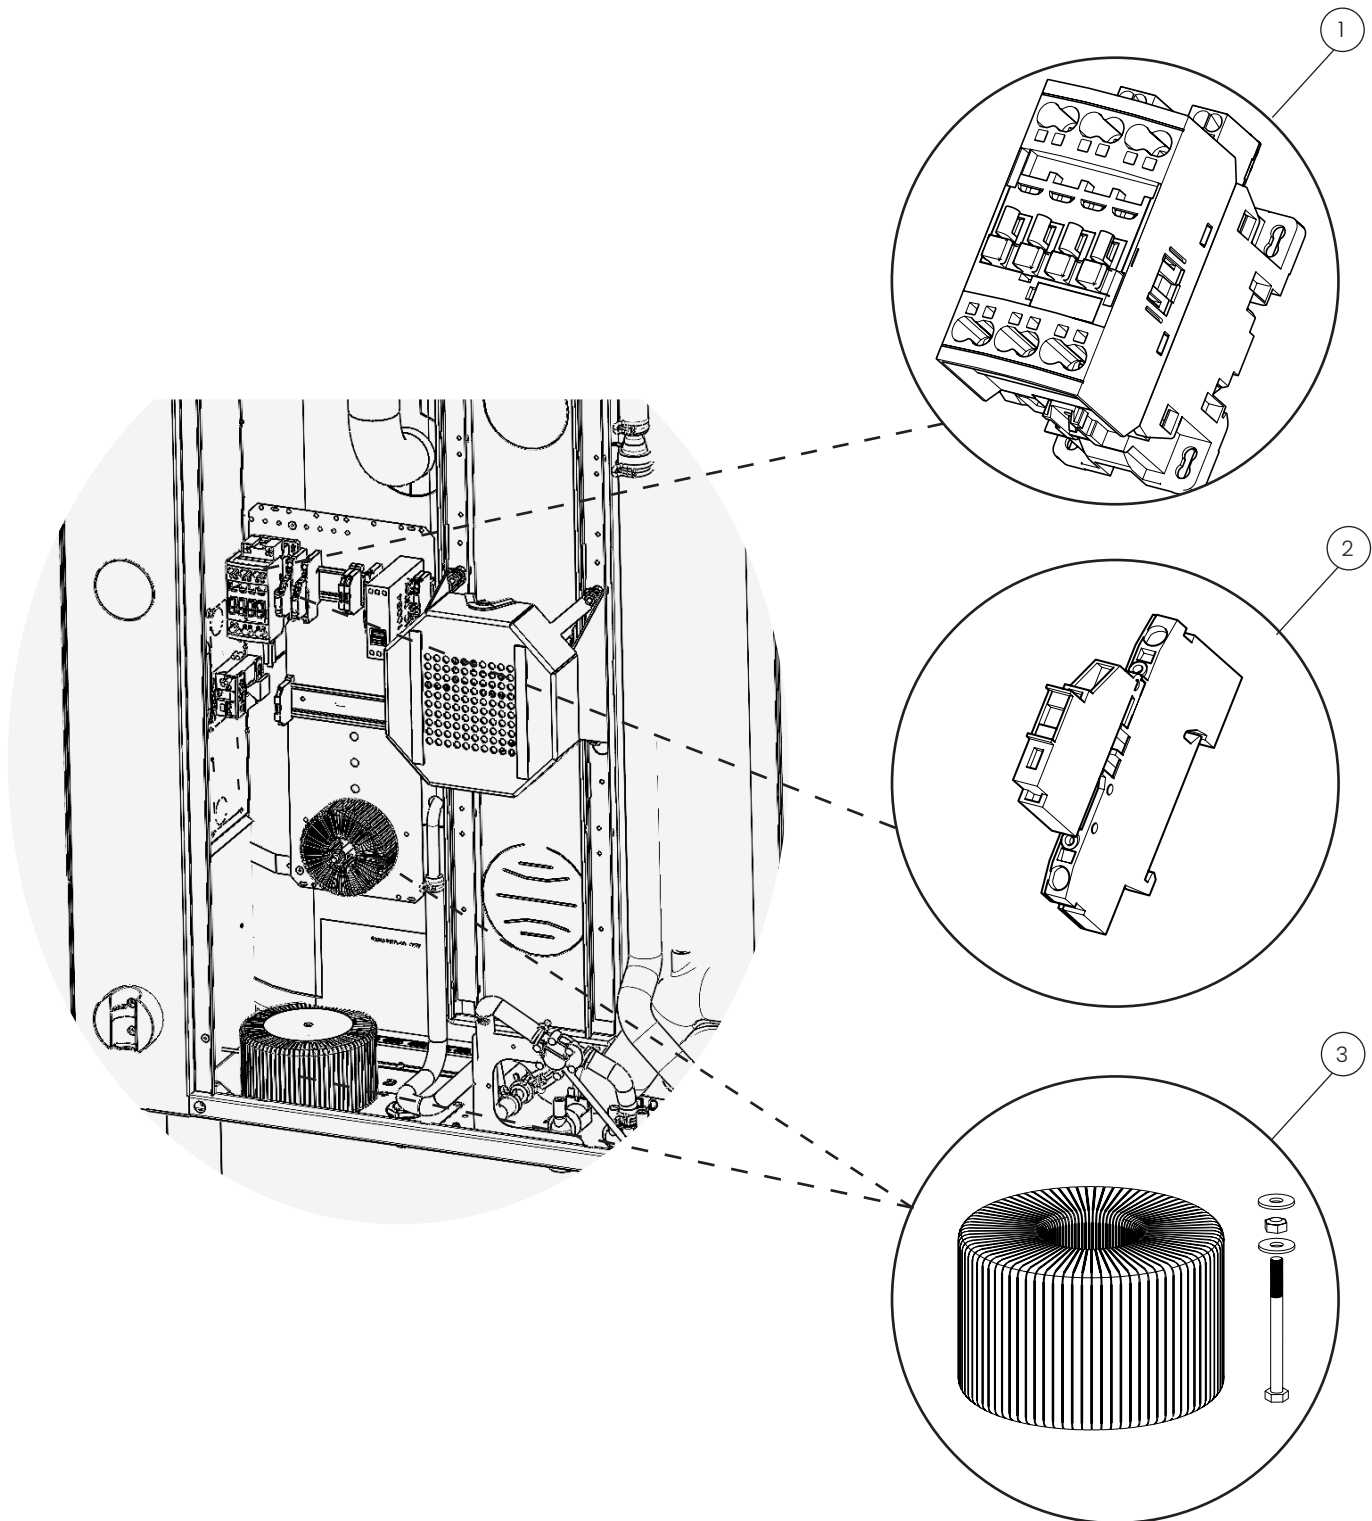

Electrical components

POS.	PART NO.	DESCRIPTION
1	109832	Contactator 25 AMP, spare parts
1	109833	Contactator 50 AMP, spare parts
1	109834	Contactator 70 AMP, spare parts
2	109835	Fuse carriers, spare parts
3	111369	Transformer, 1725 VA, 20-X/1 GN, elec. oven, spare parts
3	111368	Transformer, 1150 VA, 6&10-X/1 GN, elec. oven, spare parts
3	111367	Transformer, In:220-240V/Out:120V, elec. oven, spare parts
3	114405	Transformer, 750 VA, 6&10-X/1 GN, gas oven, spare parts