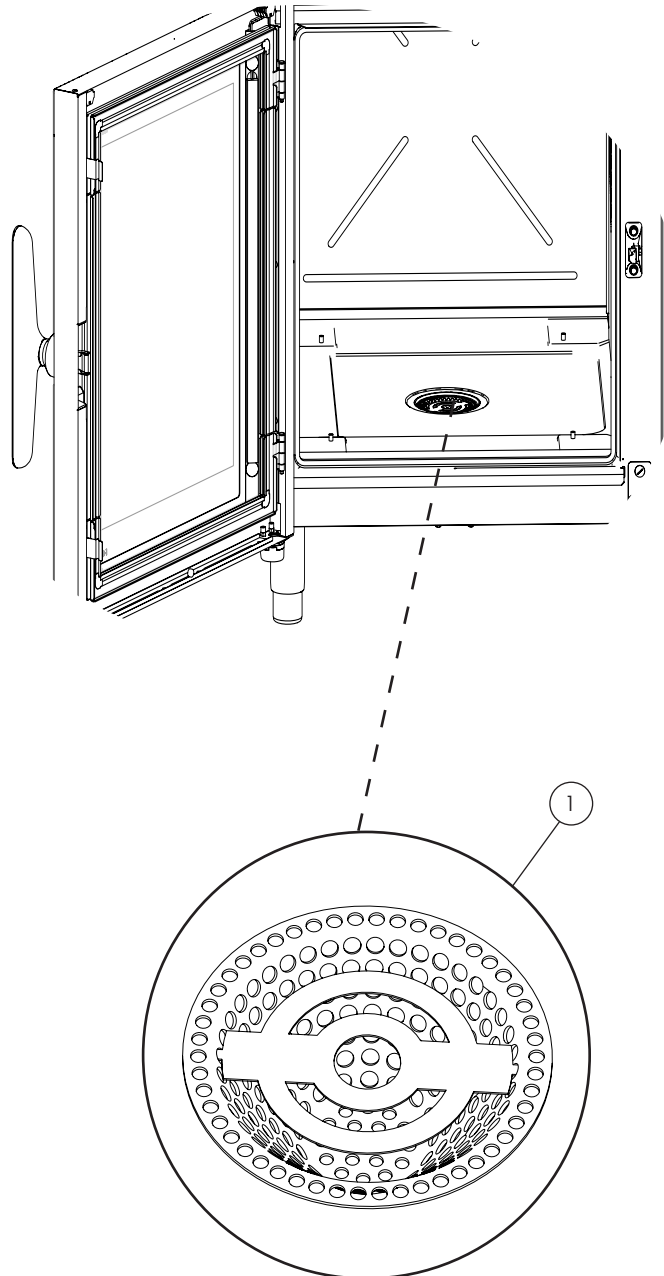

Oven sensors

POS.	PART NO.	DESCRIPTION
1	109152	Oxygen sensor, spare parts
2	109153	Temperature sensor, oven, spare parts
3	109154	Thermo switch, oven, spare parts

Baffle plate

POS.	PART NO.	DESCRIPTION
1	109198	Baffle plate, 6-1/1 GN, spare parts
1	109199	Baffle plate, 10-1/1 GN, spare parts
1	109200	Baffle plate, 20-1/1 GN, spare parts
1	109201	Baffle plate, 6-2/1 GN, spare parts
1	109202	Baffle plate, 10-2/1 GN, spare parts
1	109203	Baffle plate, 20-2/1 GN, spare parts
2	109197	Wash bracket, spare parts

Sieve

POS.	PART NO.	DESCRIPTION
1	109165	Sieve, non-fat, spare parts

Panels

POS.	PART NO.	DESCRIPTION
1	110197	Silicone plug, roof, spare parts
2	109722	Controller, front panel, spare parts
3	109723	Speaker, spare parts