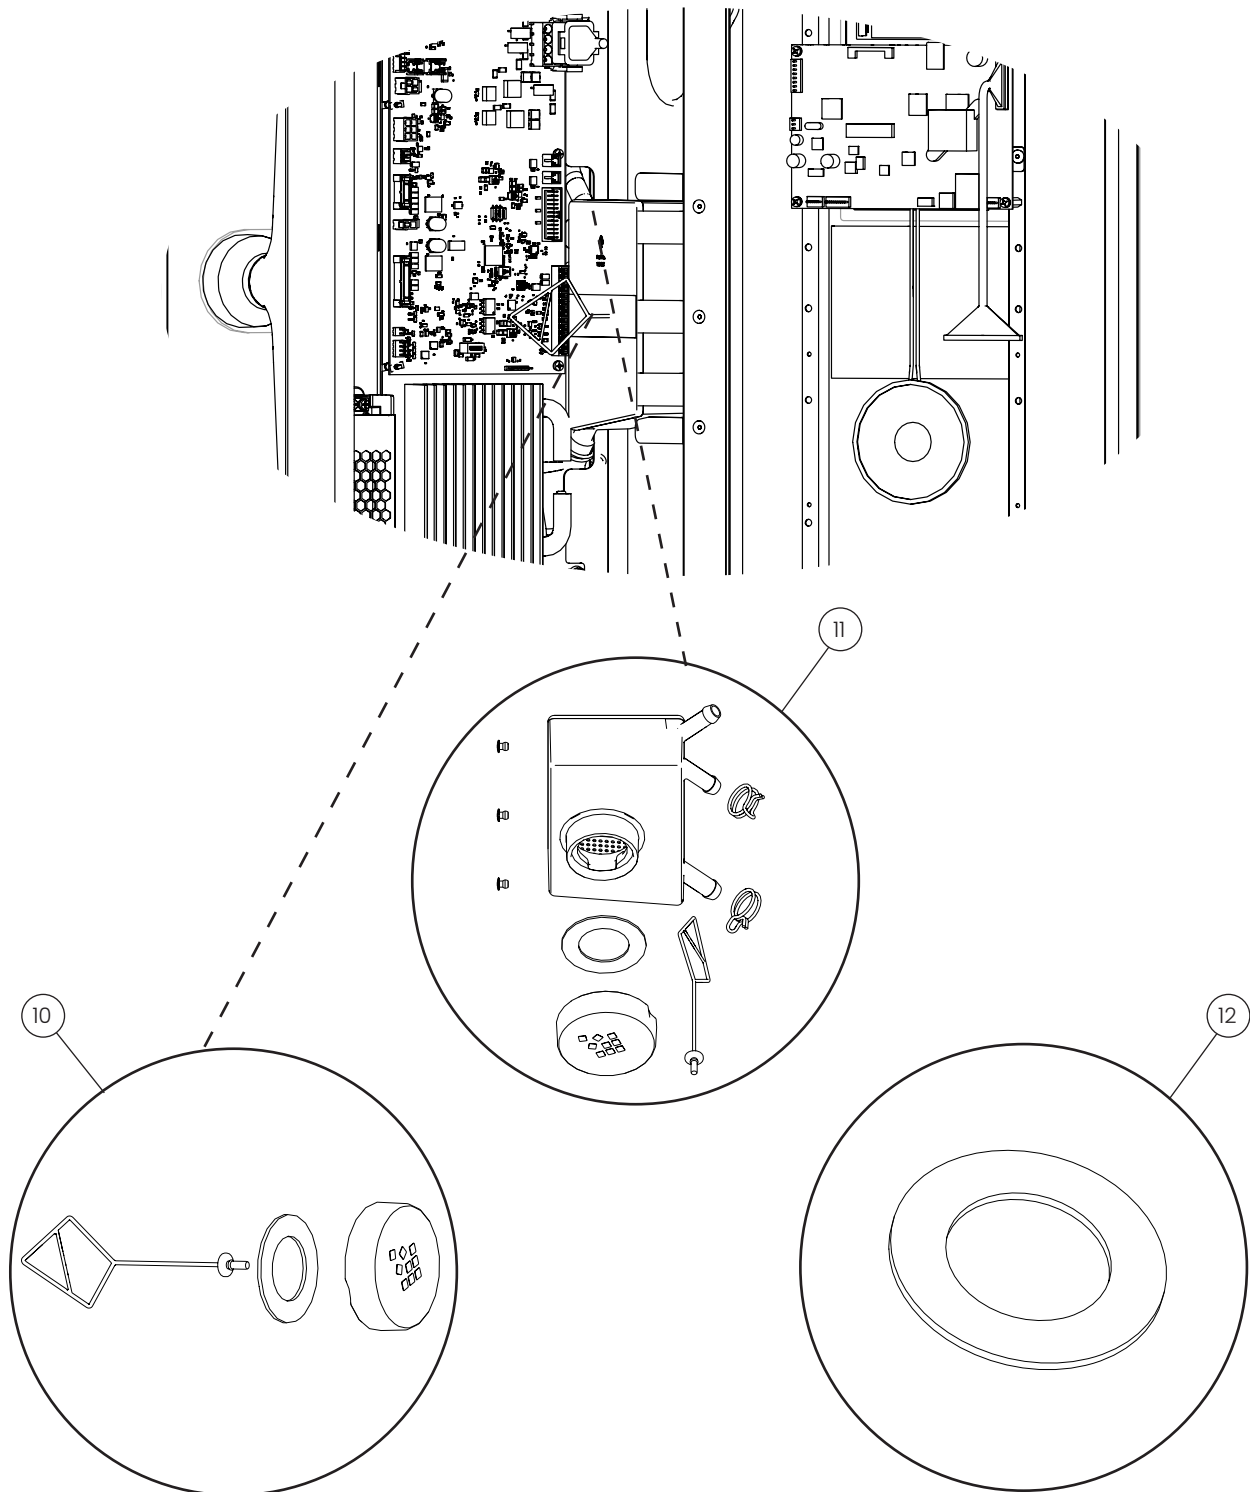

Steam generator - universal

POS.	PART NO.	DESCRIPTION
10	109821	Lid for descaling box, spare parts
11	109820	Descaling box, spare parts
12	113084	Gasket, lid for descaling box, spare parts