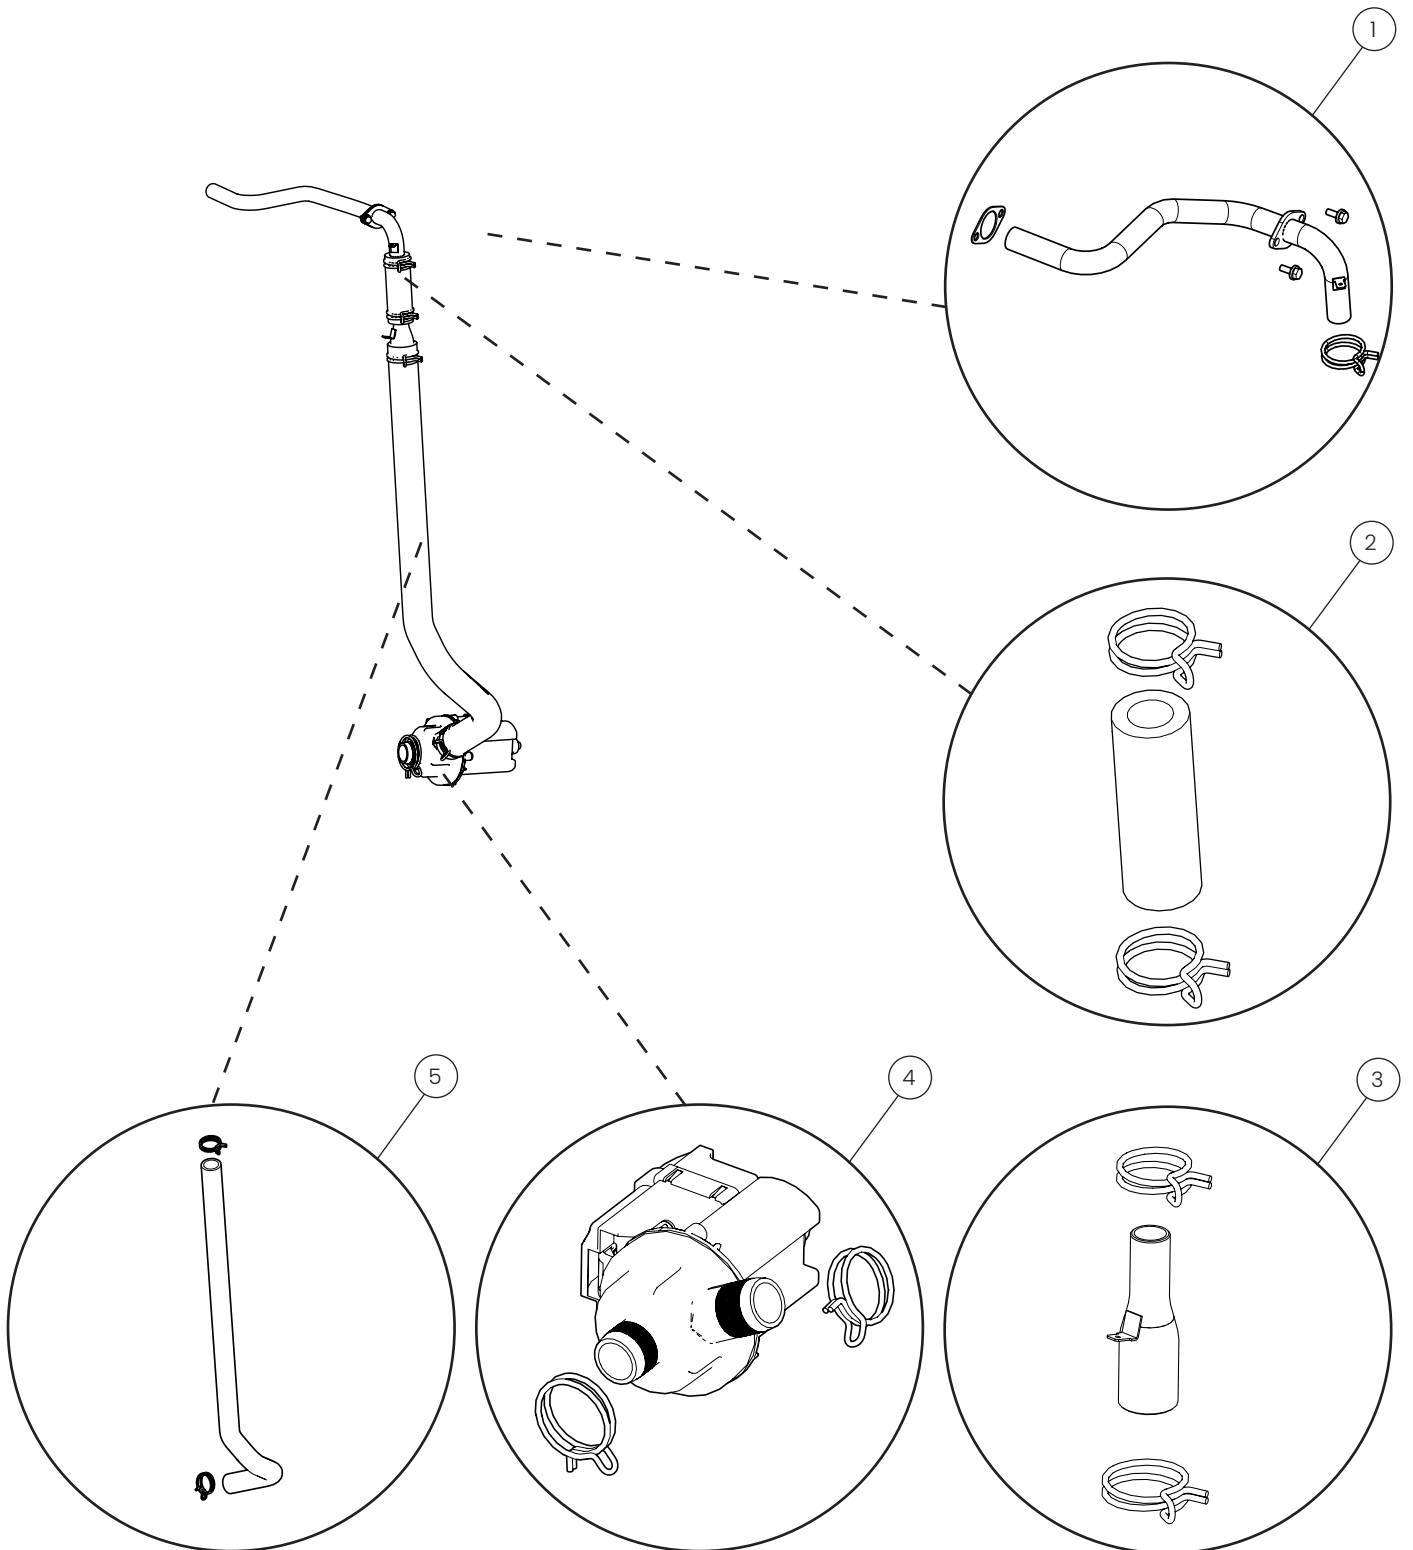

Air valve

POS.	PART NO.	DESCRIPTION
1	108977	Air valve, complete, spare parts
2	108979	Air valve, gaskets, spare parts
3	108978	Air valve, motor, spare parts

Cleaning

POS.	PART NO.	DESCRIPTION
1	109013	Wash pipe, spare parts
2	109014	Silicone hose for conductivity sensor, spare parts
3	114408	Reduction pipe for wash and conductivity, spare parts
4	109012	Circulation pump, 120V, spare parts
4	109011	Circulation pump, 230V, spare parts
5	109016	Moulded hose for circulation, 6-X/1 GN, spare parts
5	109015	Moulded hose for circulation, 10-X/1 GN, spare parts
5	109017	Moulded hose for circulation, 20-X/1 GN, spare parts