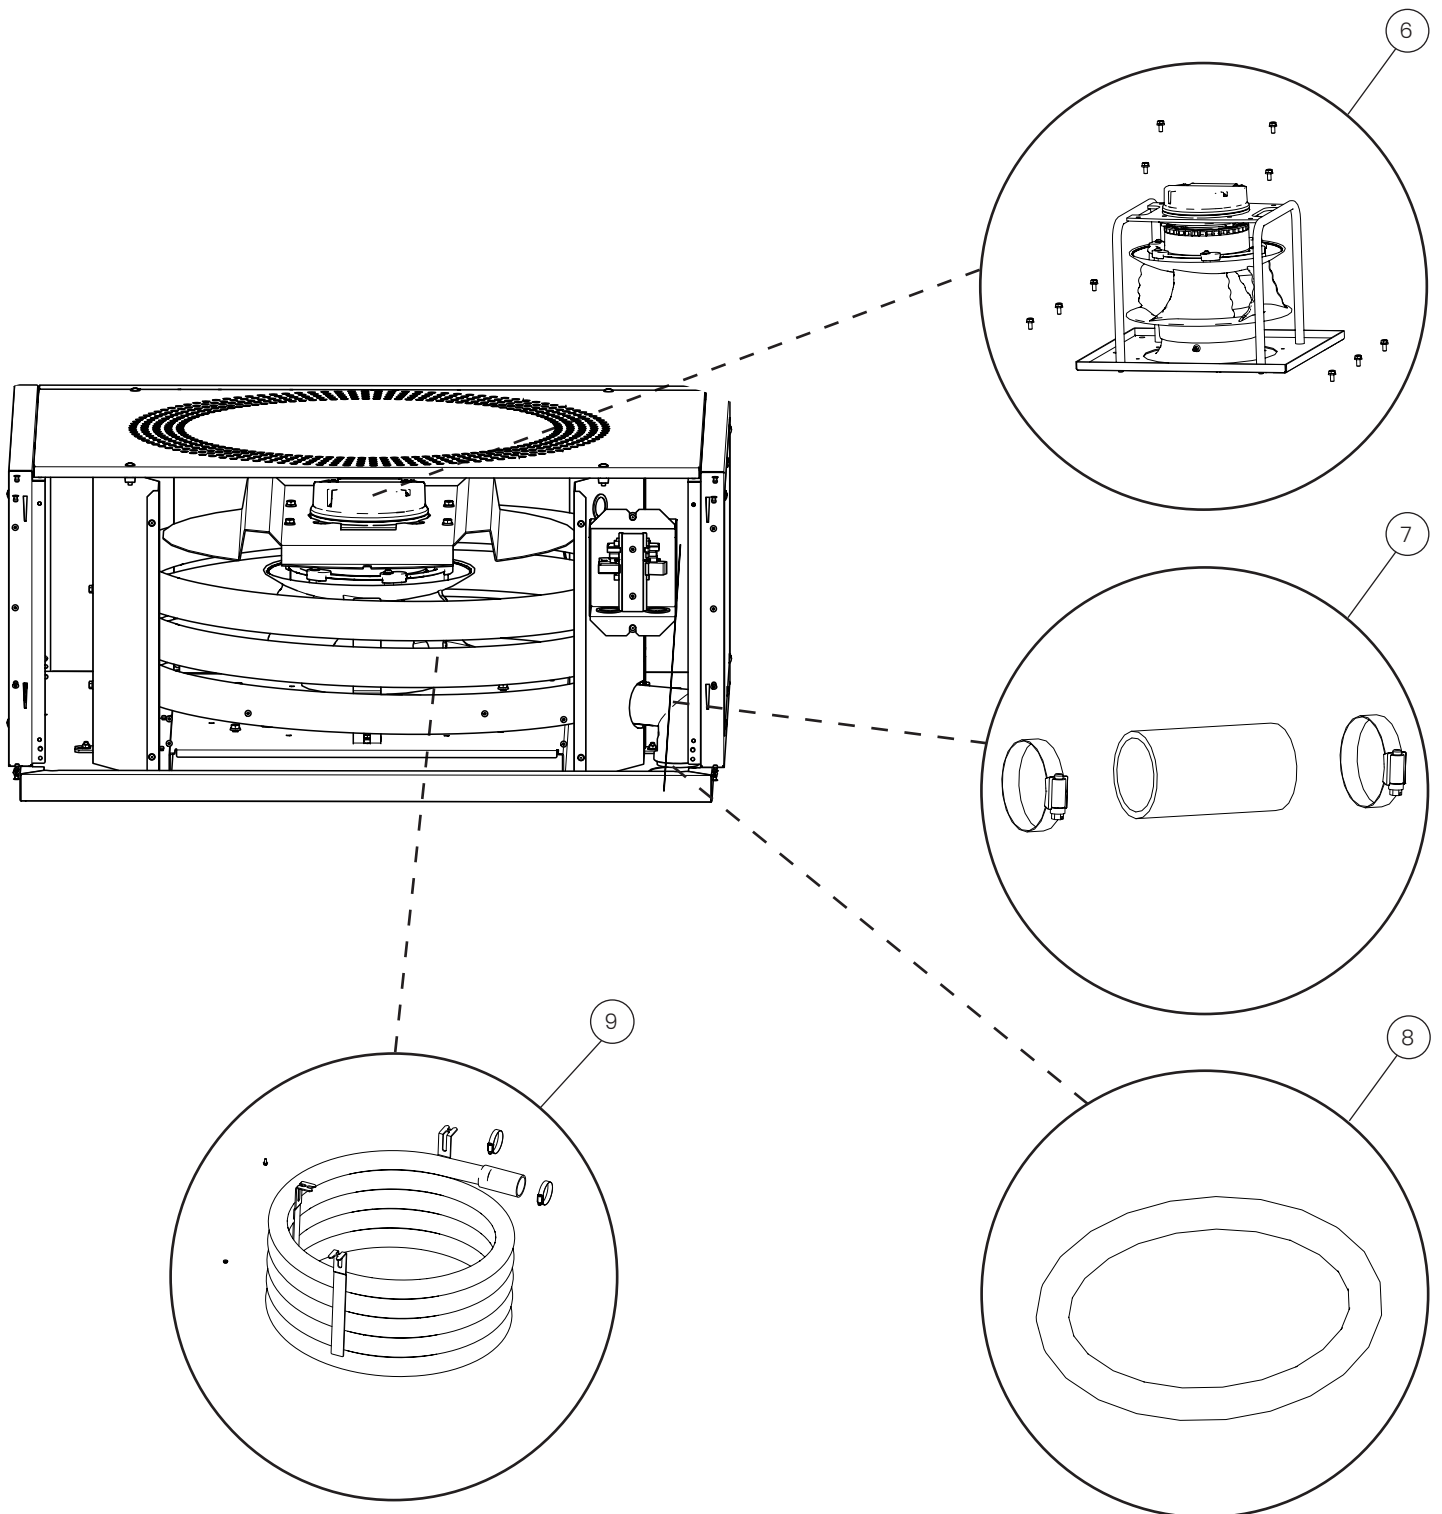

Condensation hood

POS.	PART NO.	DESCRIPTION
6	111213	Fan motor, condensation hood, spare parts
7	111214	Silicone tube, condensation hood, spare parts
8	110039	O-ring for drain pipe, spare parts
9	111212	Spiral, 20-x/1 GN, condensation hood, spare parts
9	111211	Spiral, Stackit top or 10-x/1 GN, condensation hood, spare parts
9	111210	Spiral, Stackit lower or 6-x/1 GN, condensation hood, spare parts