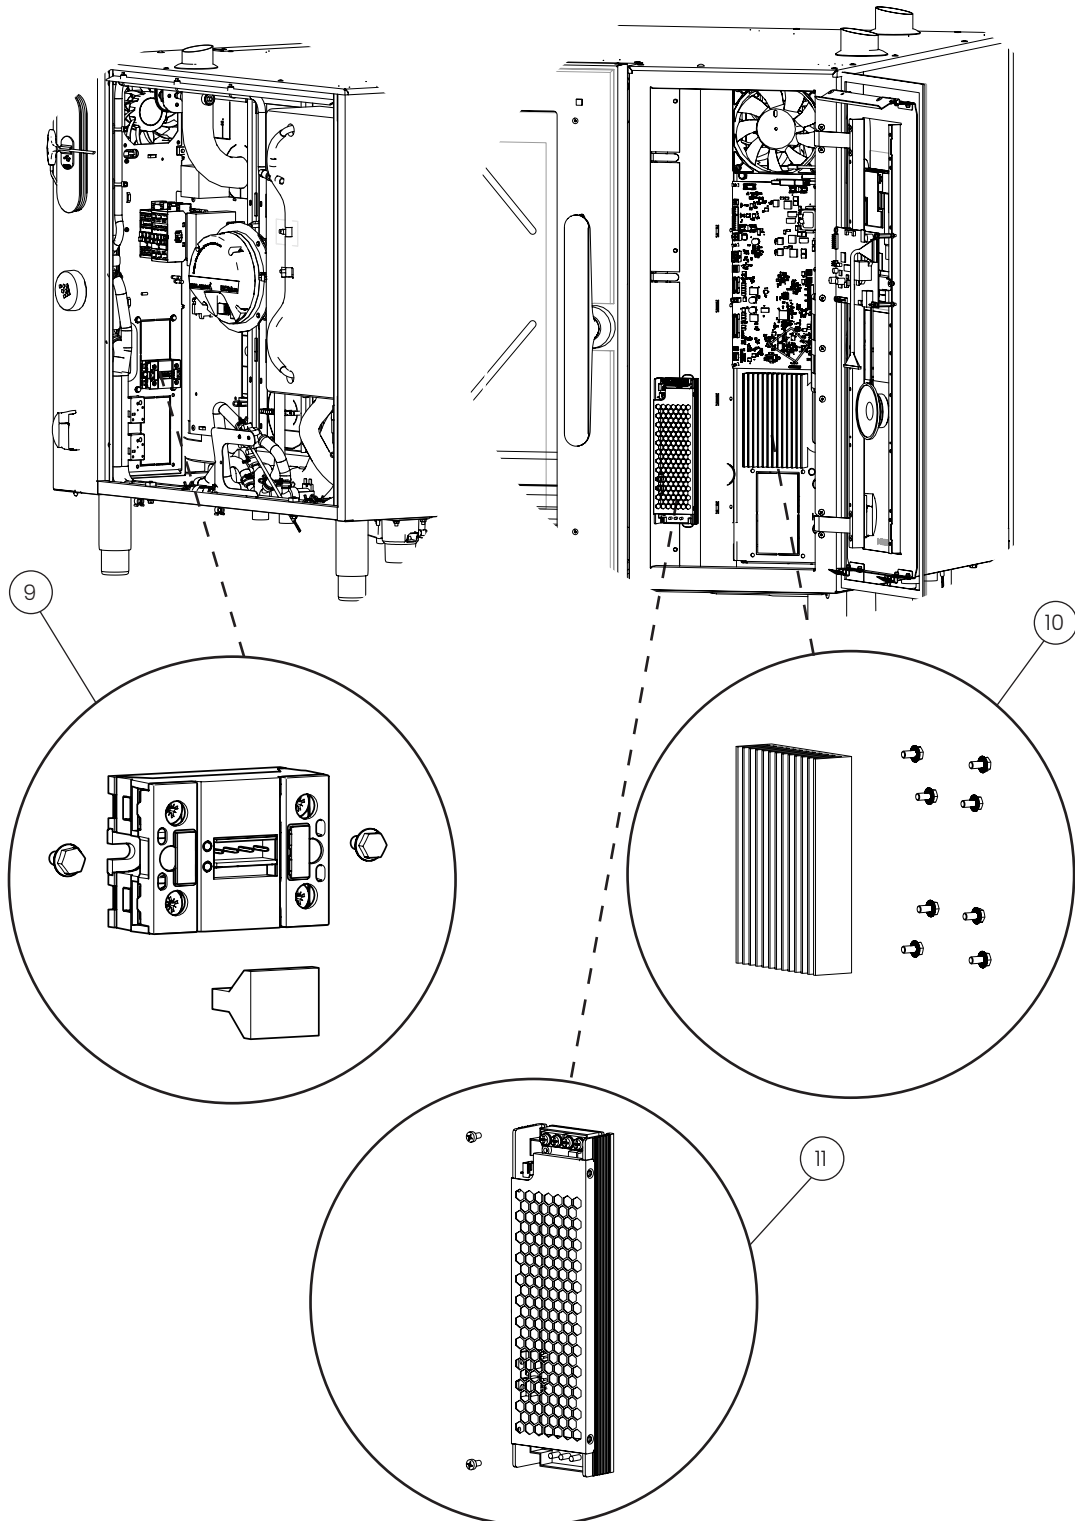

Electrical components

POS.	PART NO.	DESCRIPTION
9	109874	Solid state relay, spare parts
10	109875	Cooling plate for solid state relay, spare parts
11	109876	Power supply unit, spare parts