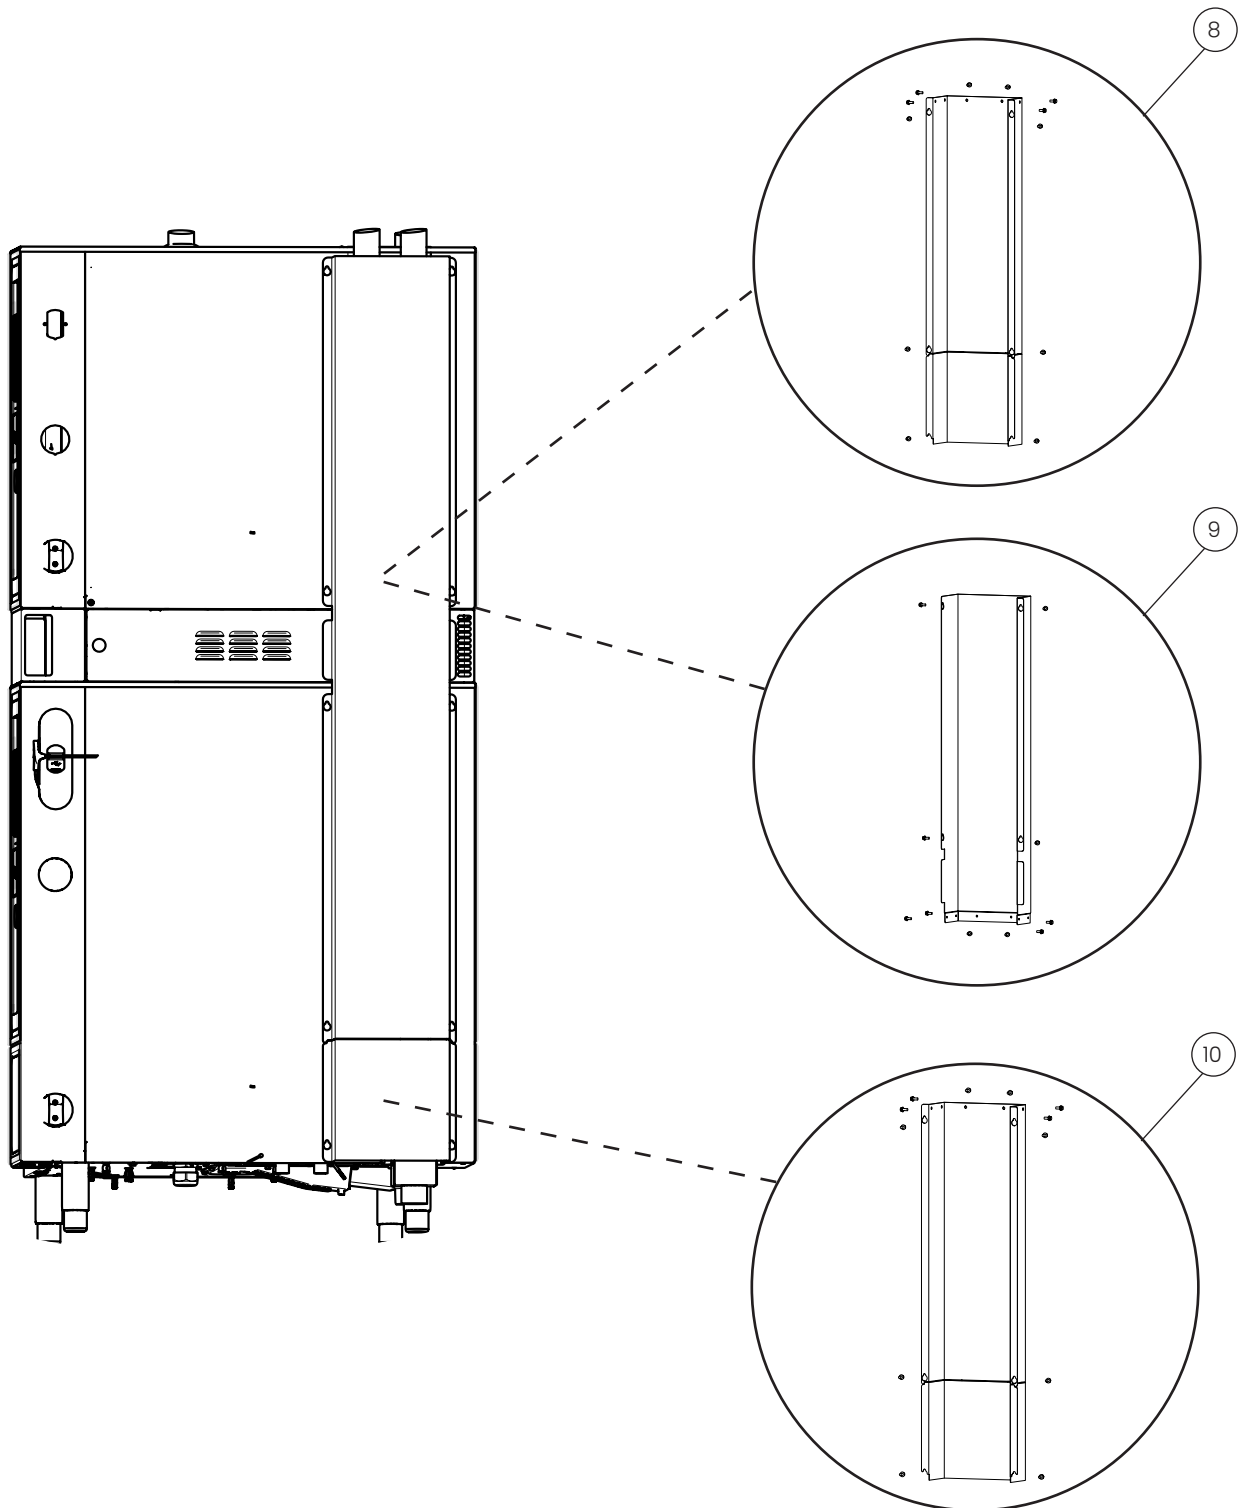

Stackit

POS.	PART NO.	DESCRIPTION
8	114630	Shield, top, PassThrough Stackit, spare parts
9	114632	Shield, top, Solid-back/PassThrough Stackit, spare parts
10	114631	Shield, bottom, PassThrough Stackit, spare parts