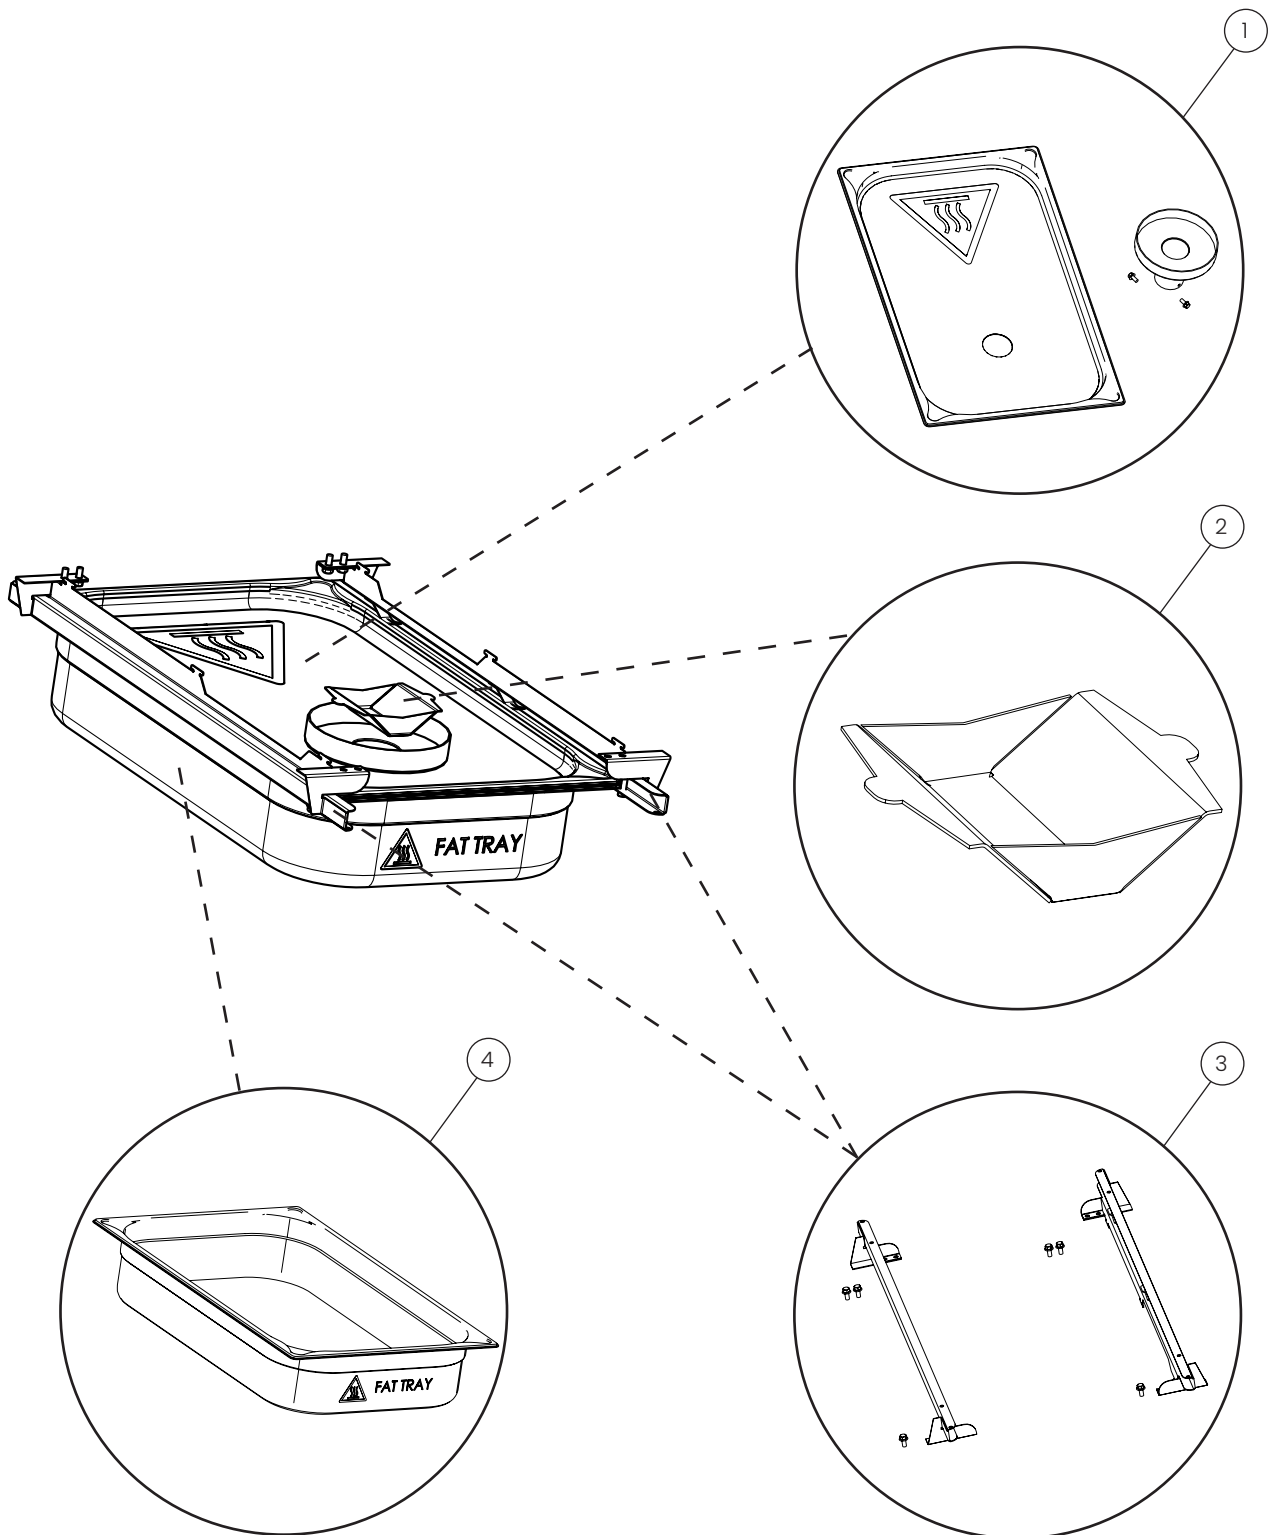

Fat separation

POS.	PART NO.	DESCRIPTION
1	109838	Fat separation lid, spare parts
2	109840	Fat separation, drain trap, spare parts
3	109839	Fat separation guides, spare parts
4	109837	Fat separation tray, spare parts