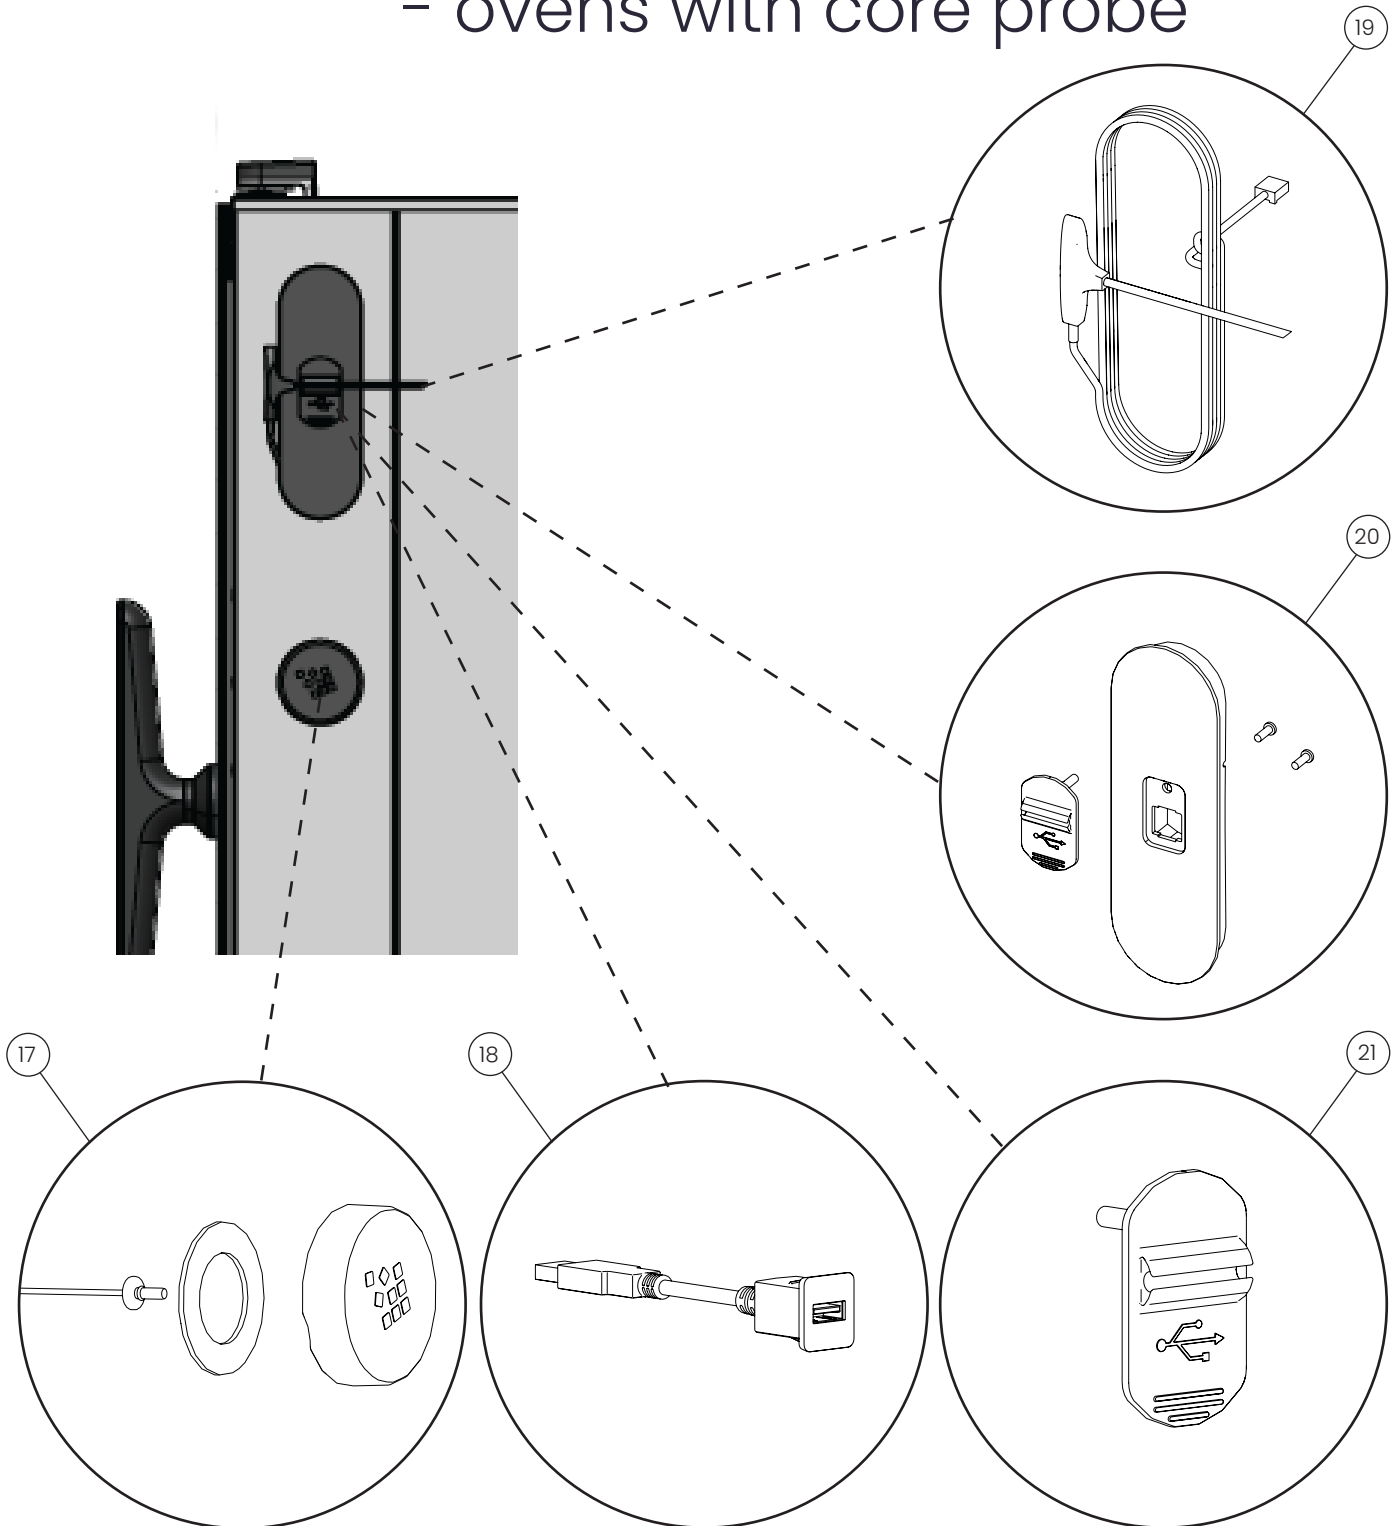

Electrical components - ovens with core probe

POS.	PART NO.	DESCRIPTION
17	109821	Lid for descaling box, spare parts
18	109756	Plug for USB, spare parts
19	109754	Core probe, spare parts
20	109755	Holder for core probe, spare parts
21	109757	USB cover, spare parts