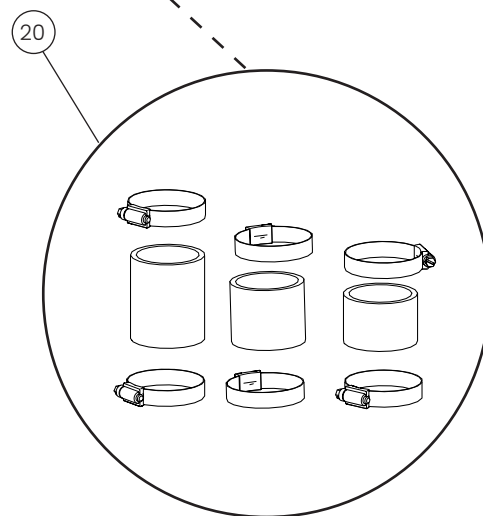

POS.	PART NO.	DESCRIPTION
16	112276	Gasket, blower, Hoodini, spare parts
17	112275	Catalytic converter, Hoodini, spare parts
18	112295	Heating element, 230V, Hoodini, spare parts

Invoq Hoodini