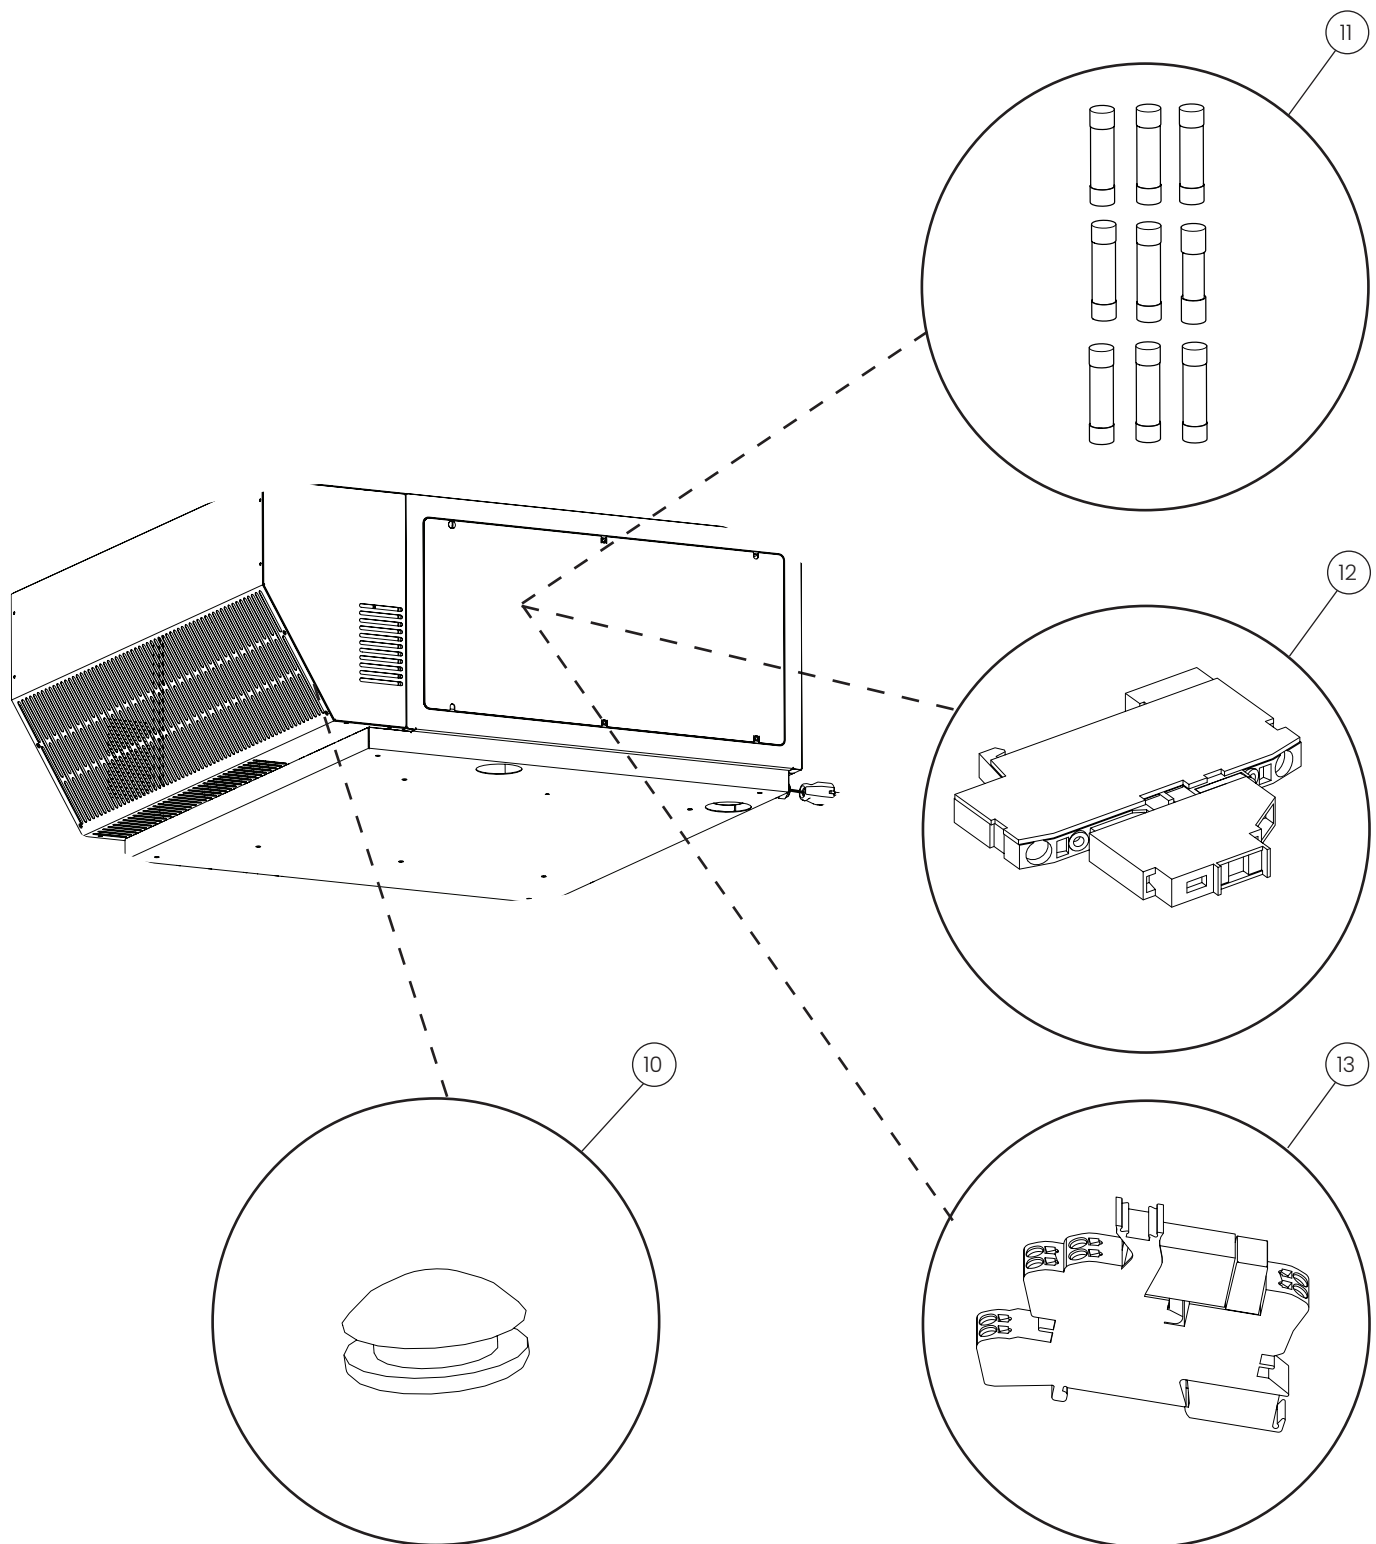

Condensation hood

POS.	PART NO.	DESCRIPTION
10	110197	Silicone plug, roof, spare parts
11	111366	Fuse kit (3x1A, 2x2A, 2x3.15A, 1x5A, 1x10A), spare parts
12	112088	Fuse carrier, condensation hood, spare parts
13	112089	Contactora, condensation hood, spare parts