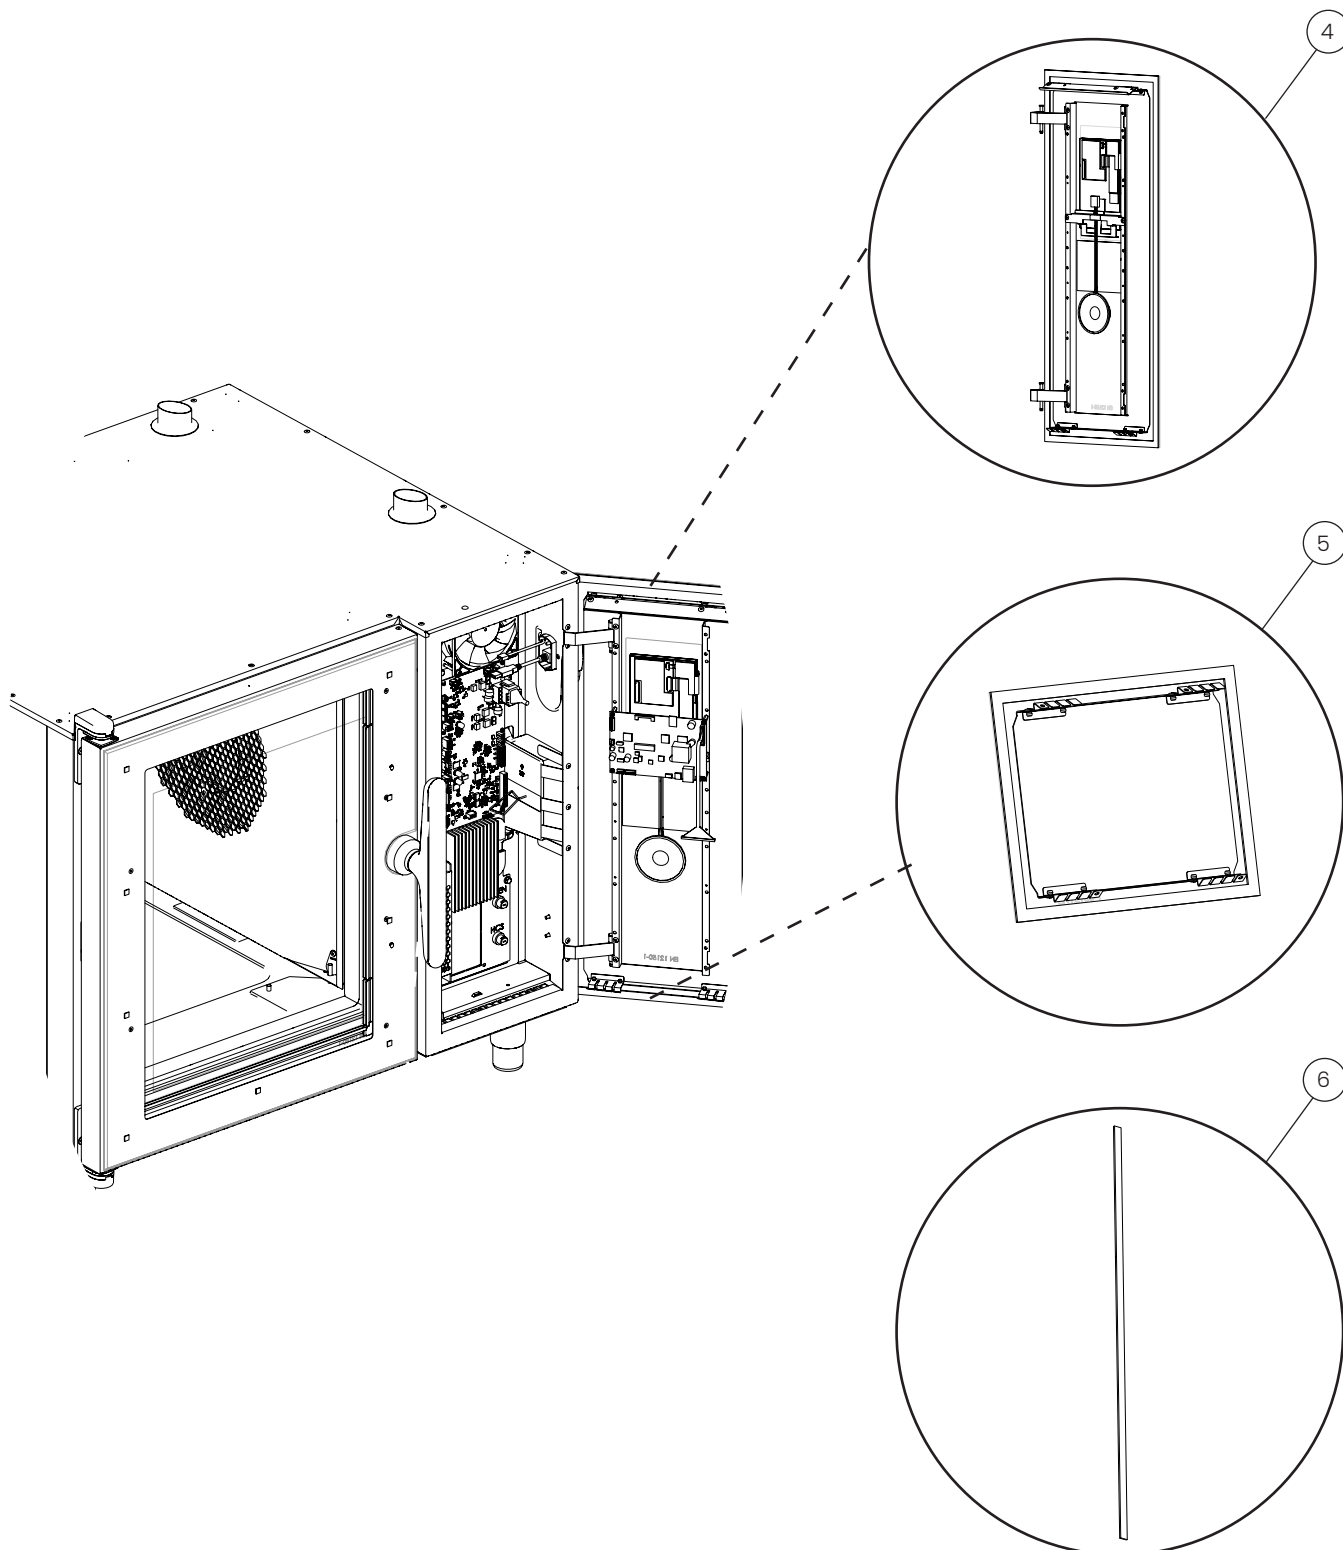

Panels

POS.	PART NO.	DESCRIPTION
4	112150	Front panel, Lincat, spare parts
4	114602	Front panel, Essence, spare parts
5	111417	Front plate bottom, 10-x/1, spare parts
5	111418	Front plate bottom, 20-x/1, spare parts
6	112820	Tape, single sided, foam, spare parts