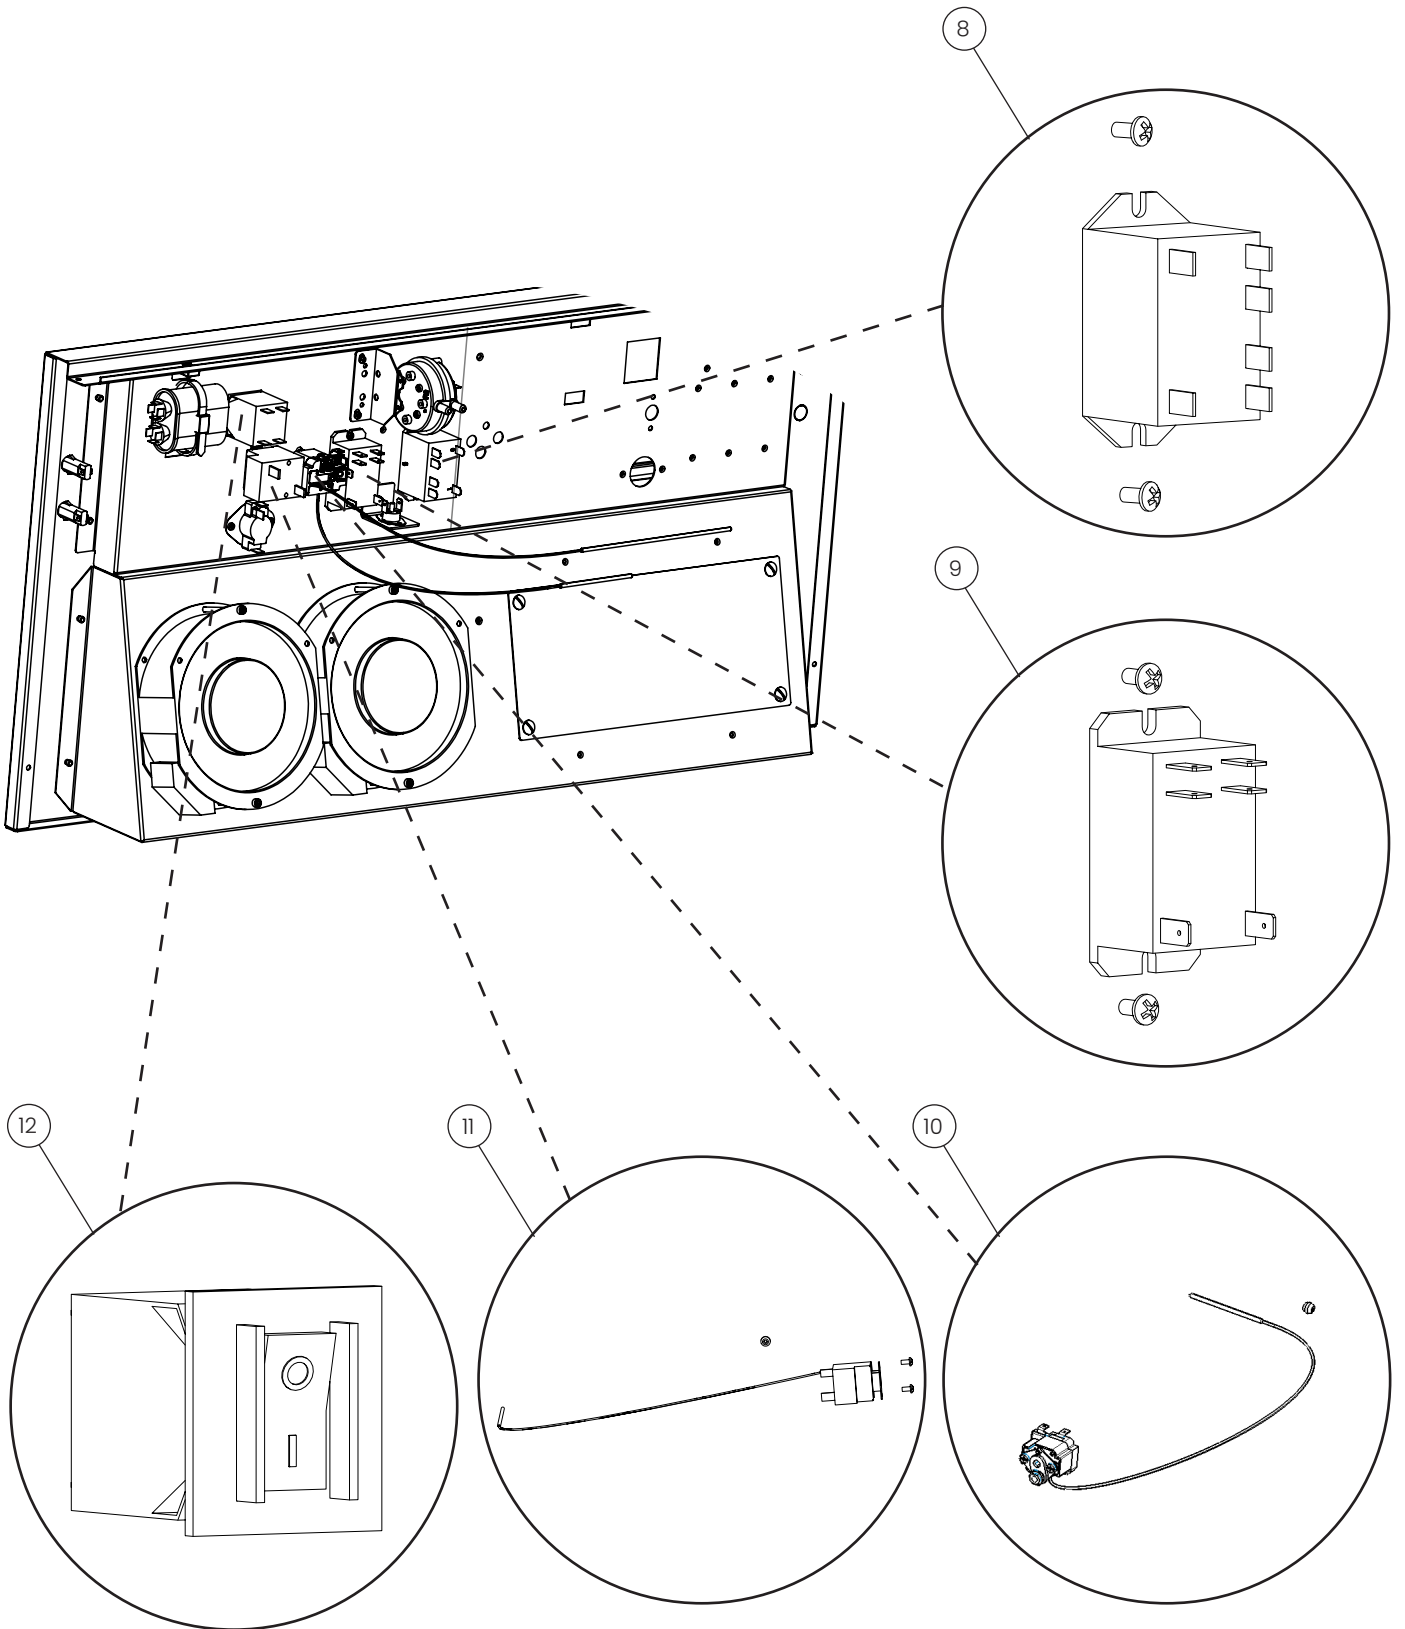

Invoq Hoodini

POS.	PART NO.	DESCRIPTION
8	112262	Relay, 230V, Hoodini, spare parts
9	113565	Power relay, 24VDC, Hoodini, spare parts
10	112263	Thermo switch, com. chamber, man. reset, Hoodini, spare parts
11	112261	Thermostat, capillary, Hoodini, spare parts
12	112260	Breaker, circuit, Hoodini, spare parts