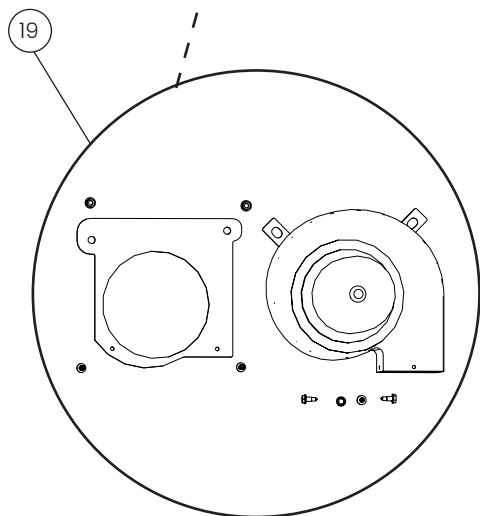

POS.	PART NO.	DESCRIPTION
16	112276	Gasket, blower, Hoodini, spare parts
17	112275	Catalytic converter, Hoodini, spare parts
18	112295	Heating element, 230V, Hoodini, spare parts

Invoq Hoodini