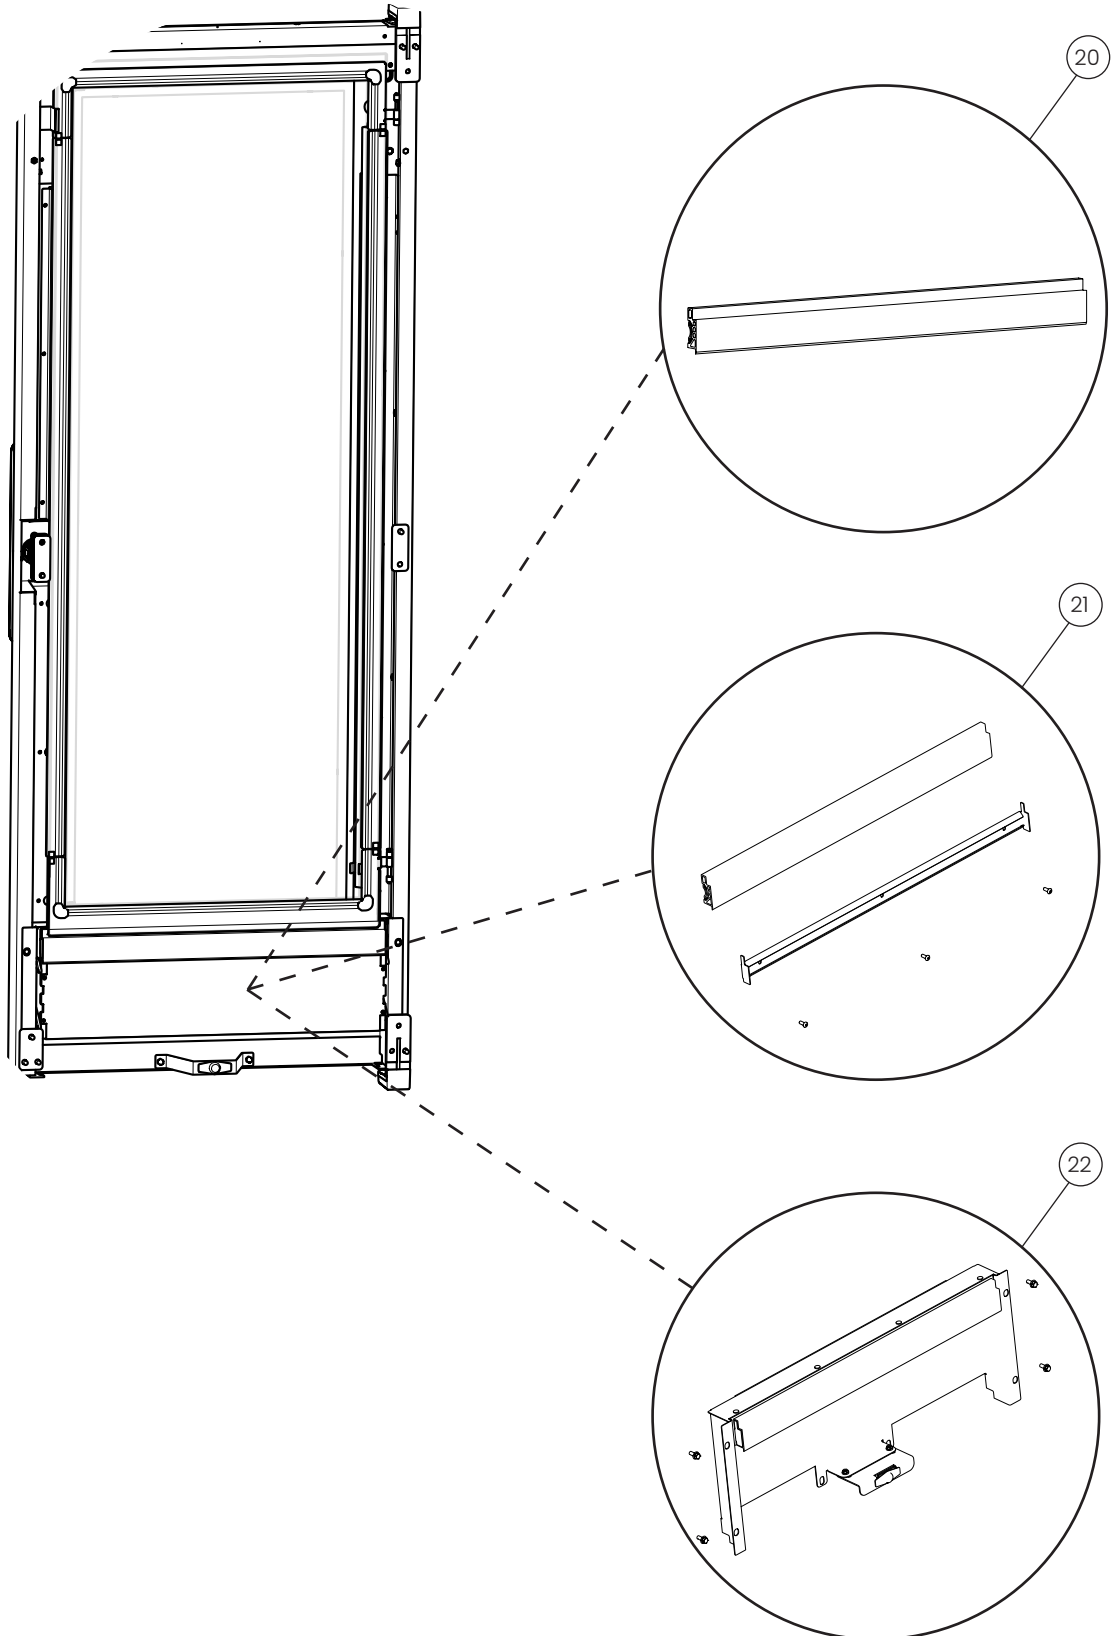

POS.	PART NO.	DESCRIPTION
19	109841	Door gasket 6-1/1 GN, spare parts
19	109843	Door gasket 10-1/1 GN, spare parts
19	109845	Door gasket 20-1/1 GN, spare parts
19	109842	Door gasket 6-2/1 GN, spare parts
19	109844	Door gasket 10-2/1 GN, spare parts
19	109846	Door gasket 20-2/1 GN, spare parts

Door