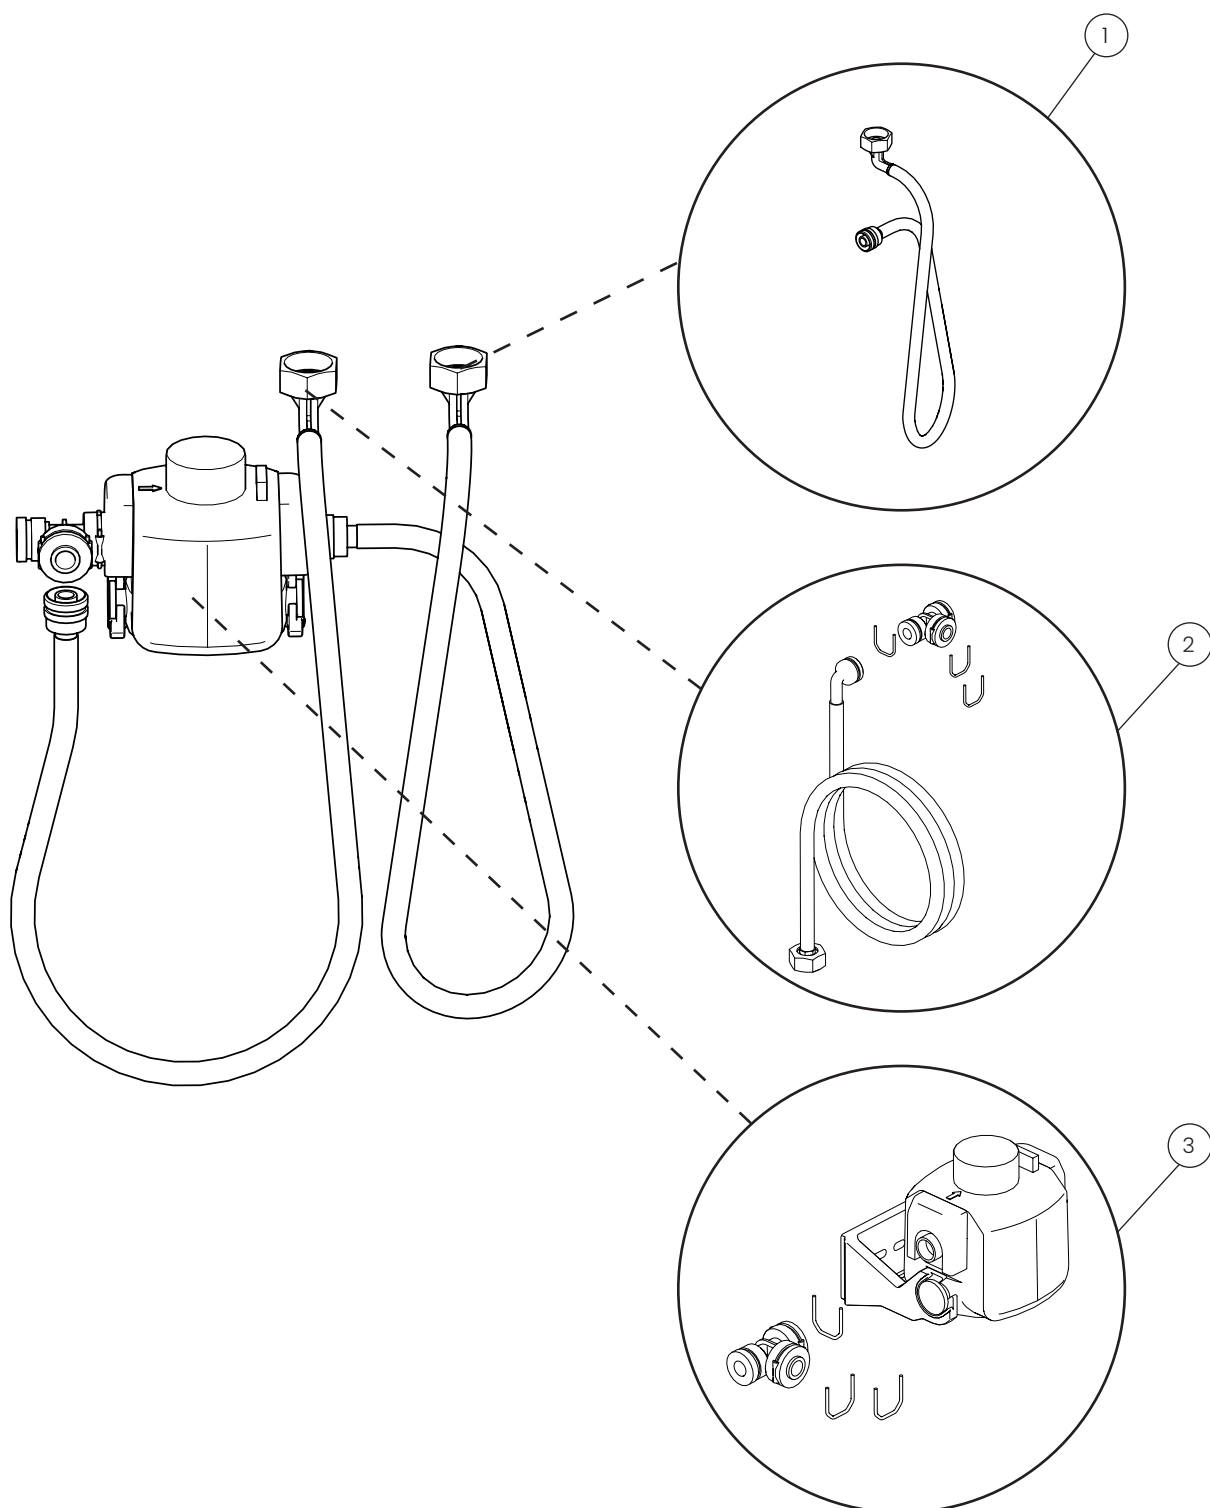

HydroShield

POS.	PART NO.	DESCRIPTION
1	112221	Hose, straight, for HydroShield, spare parts
2	112220	Hose, angled, for HydroShield, spare parts
3	112219	Filter head, HydroShield, spare parts