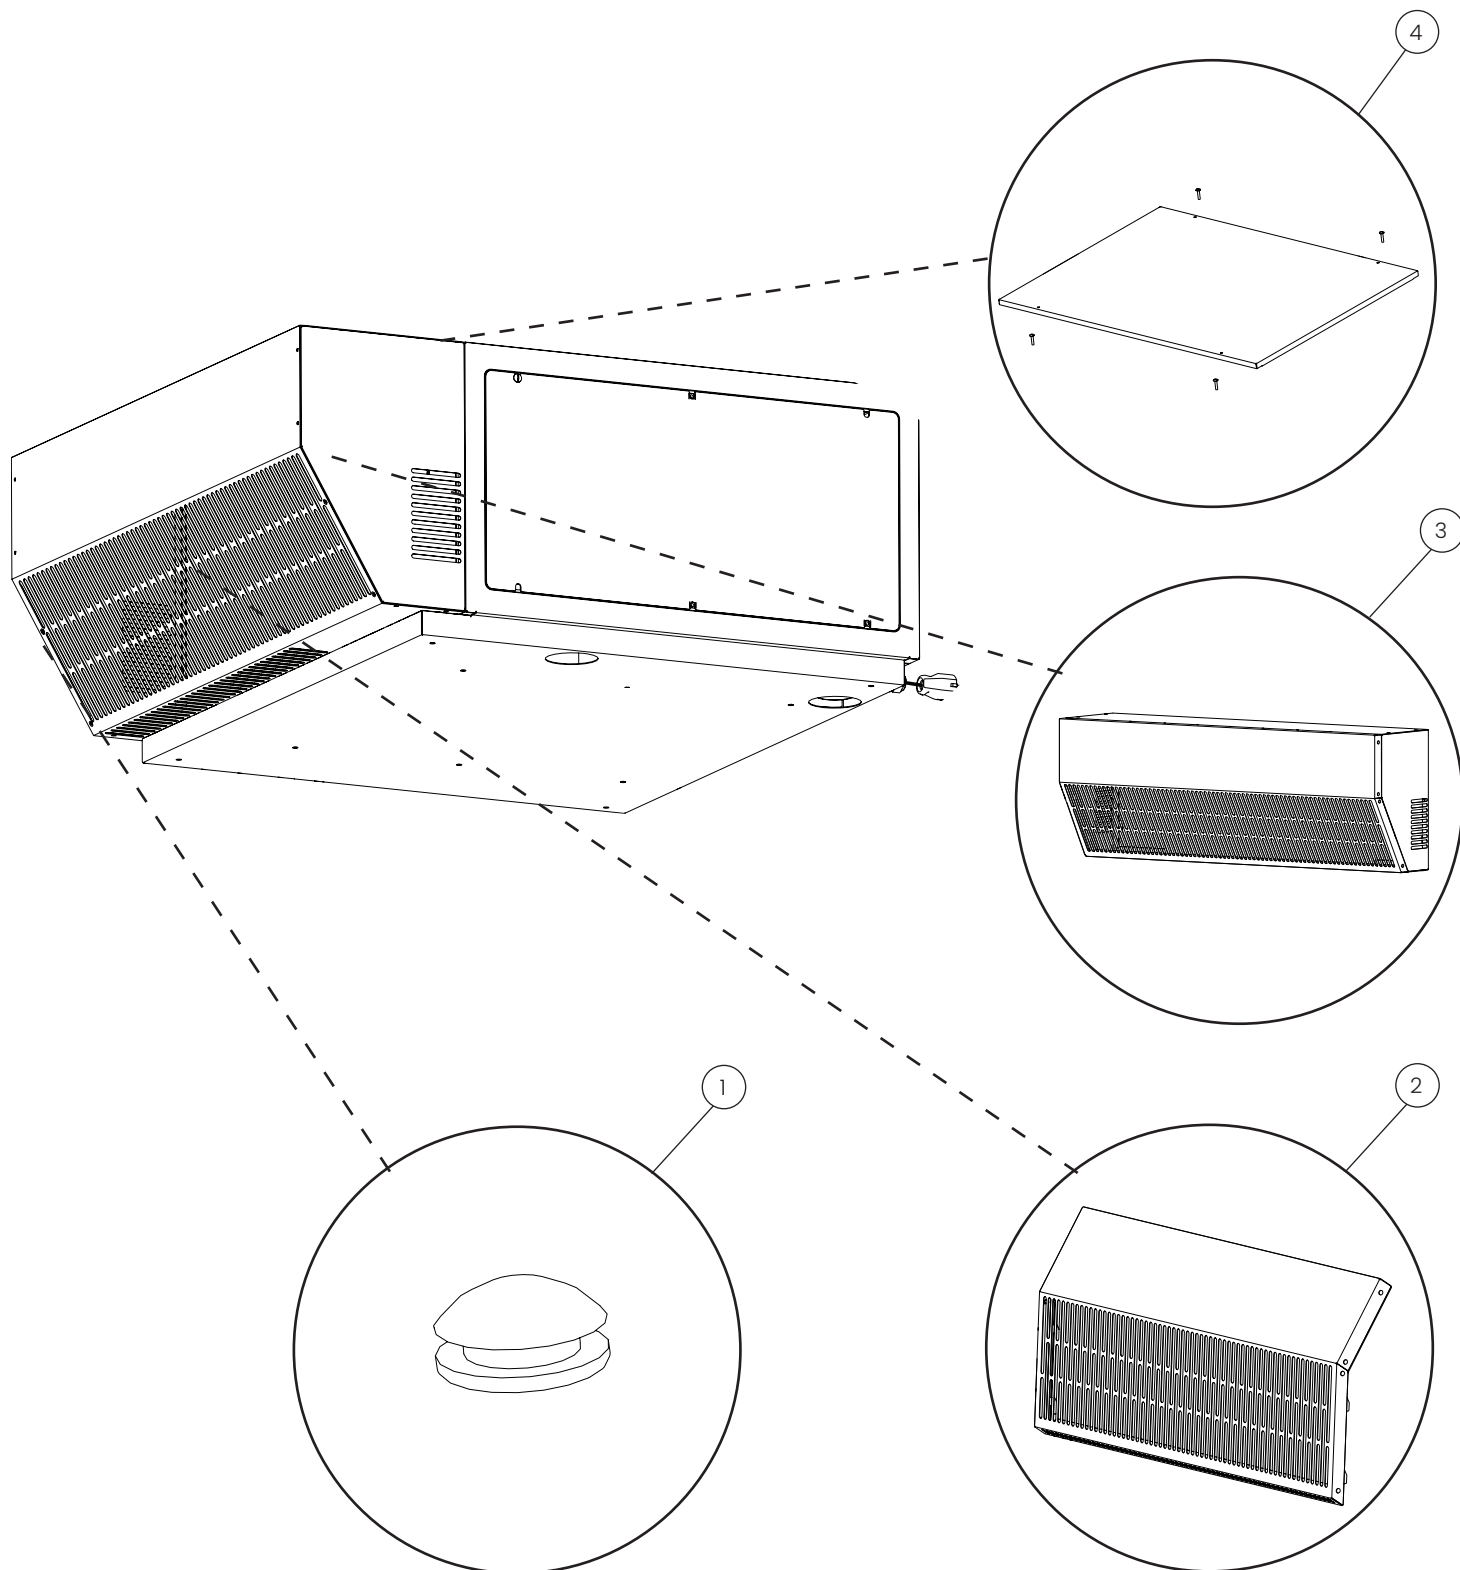

Invoq Hoodini

POS.	PART NO.	DESCRIPTION
1	110197	Silicone plug, roof, spare parts
2	114575	Front grid, 1/1 GN, hood, spare parts
2	114566	Front grid, 2/1 GN, hood, spare parts
3	114574	Front, 1/1 GN, hood, spare parts
3	114565	Front, 2/1 GN, hood, spare parts
4	114633	Top plate, 1/1 GN, Hoodini, spare parts
4	114634	Top plate, 2/1 GN, Hoodini, spare parts