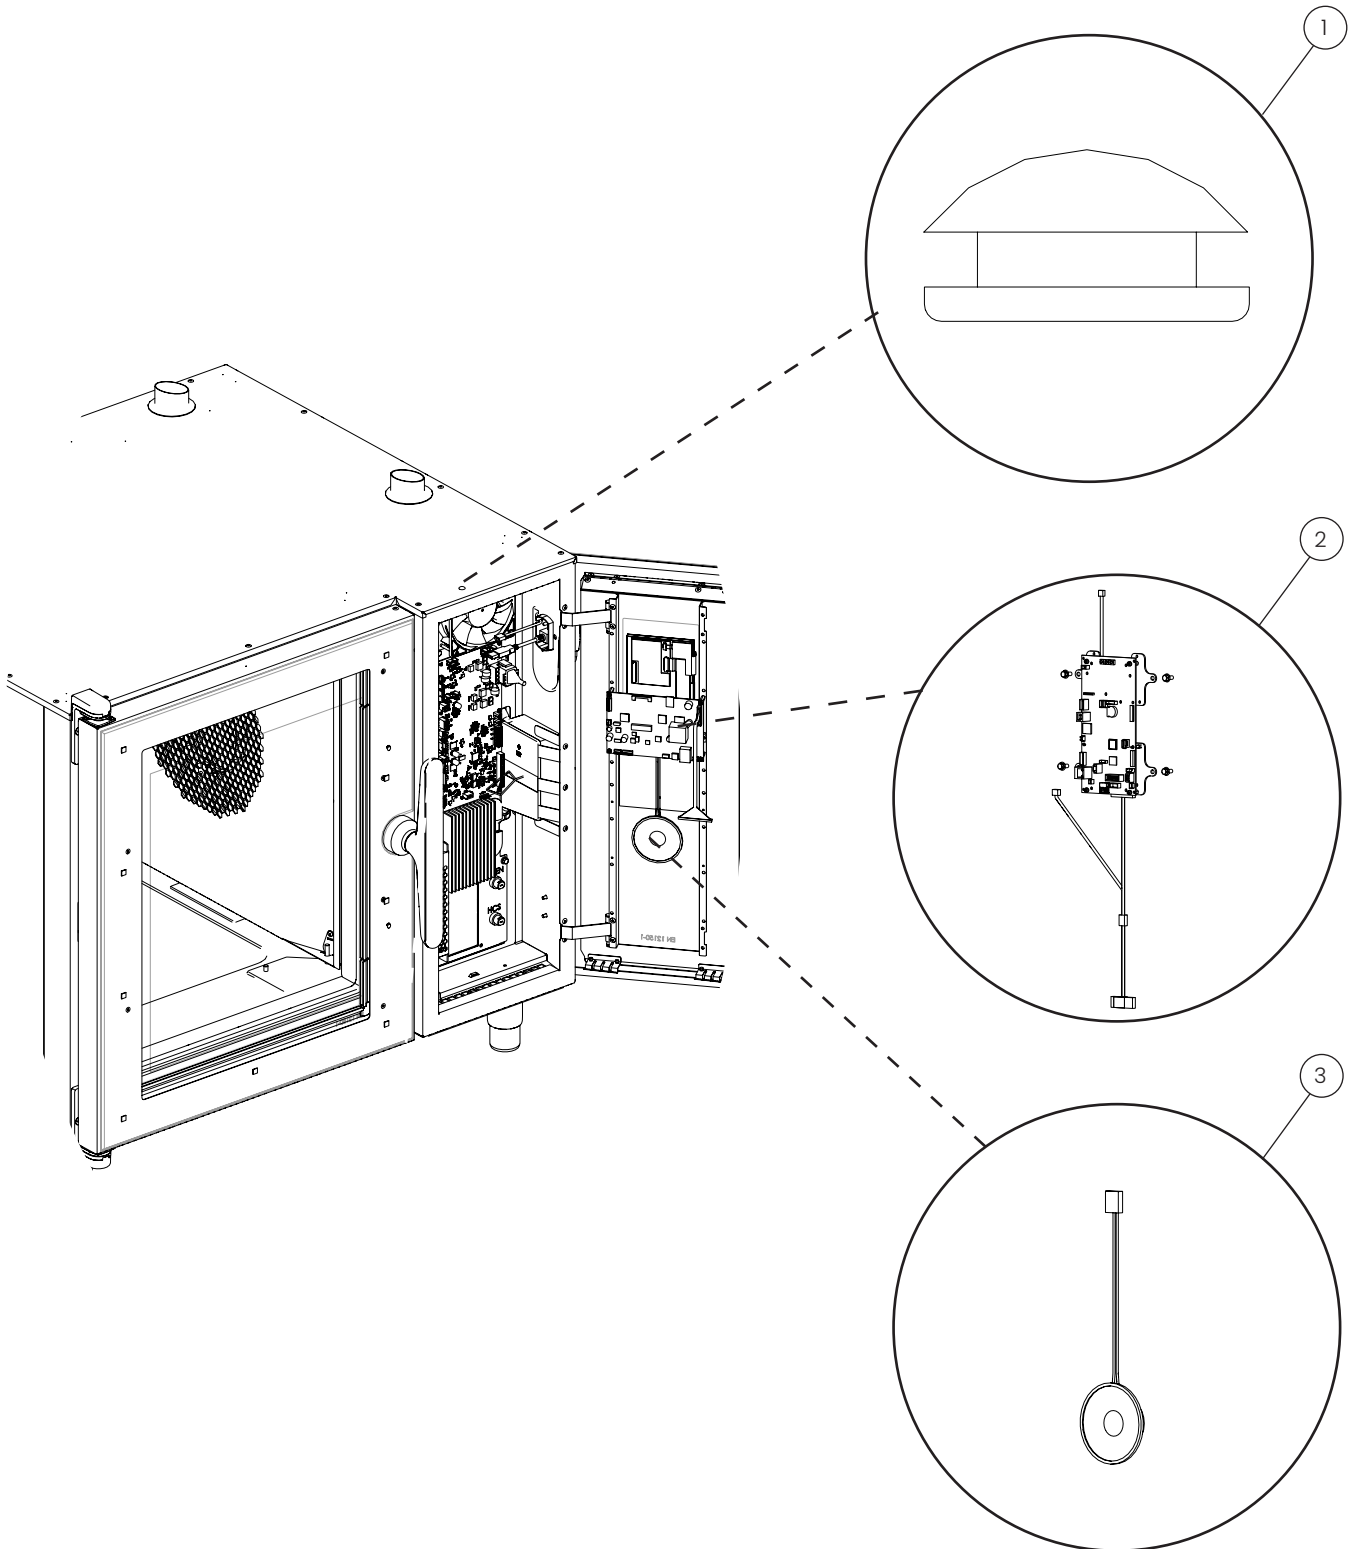

Oven sensors

POS.	PART NO.	DESCRIPTION
1	109152	Oxygen sensor, spare parts
2	109153	Temperature sensor, oven, spare parts
3	109154	Thermo switch, oven, spare parts

Baffle plate

POS.	PART NO.	DESCRIPTION
1	109198	Baffle plate, 6-1/1 GN, spare parts
1	109199	Baffle plate, 10-1/1 GN, spare parts
1	109200	Baffle plate, 20-1/1 GN, spare parts
1	109201	Baffle plate, 6-2/1 GN, spare parts
1	109202	Baffle plate, 10-2/1 GN, spare parts
1	109203	Baffle plate, 20-2/1 GN, spare parts
2	109197	Wash bracket, spare parts

Sieve

POS.	PART NO.	DESCRIPTION
1	109165	Sieve, non-fat, spare parts

Panels

POS.	PART NO.	DESCRIPTION
1	110197	Silicone plug, roof, spare parts
2	109722	Controller, front panel, spare parts
3	109723	Speaker, spare parts