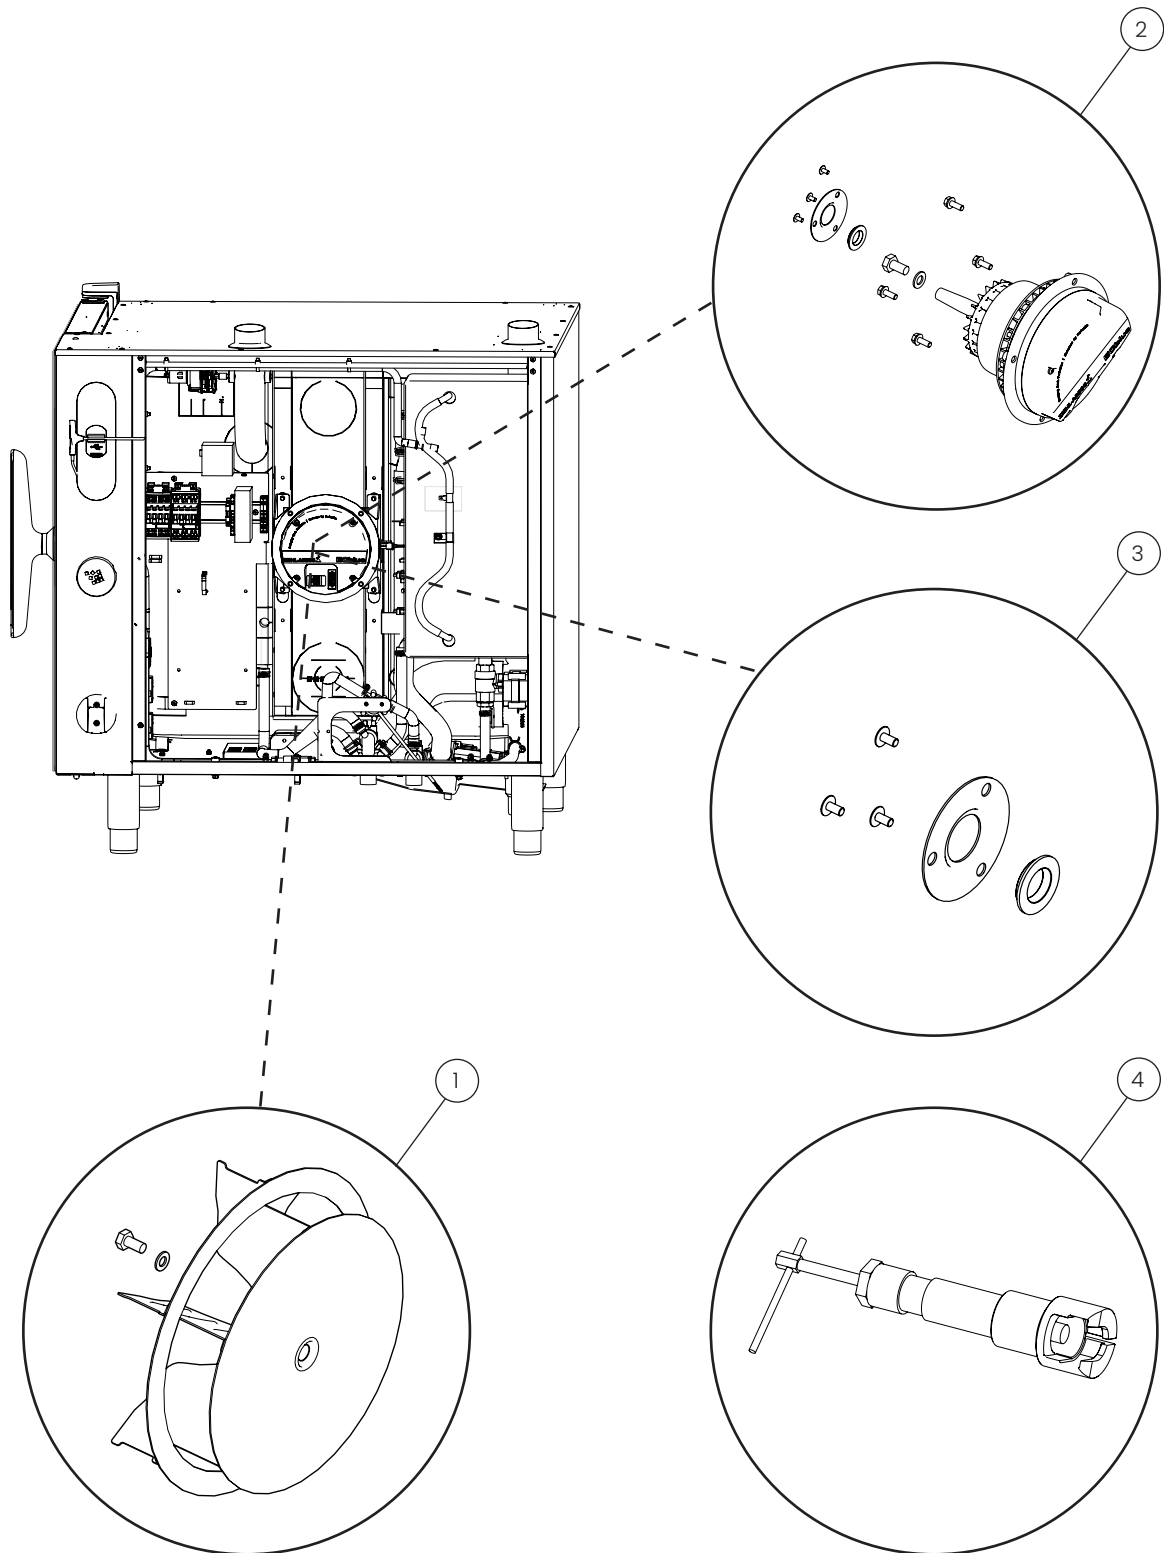

POS.	PART NO.	DESCRIPTION
1	109483	Heating element 6-1/1GN, spare parts
2	109484	Heating element 10&20-1/1GN, spare parts
2	109485	Heating element 6-2/1GN, spare parts
3	109486	Heating element 10&20-2/1GN, spare parts

Fan motor and fan wheels