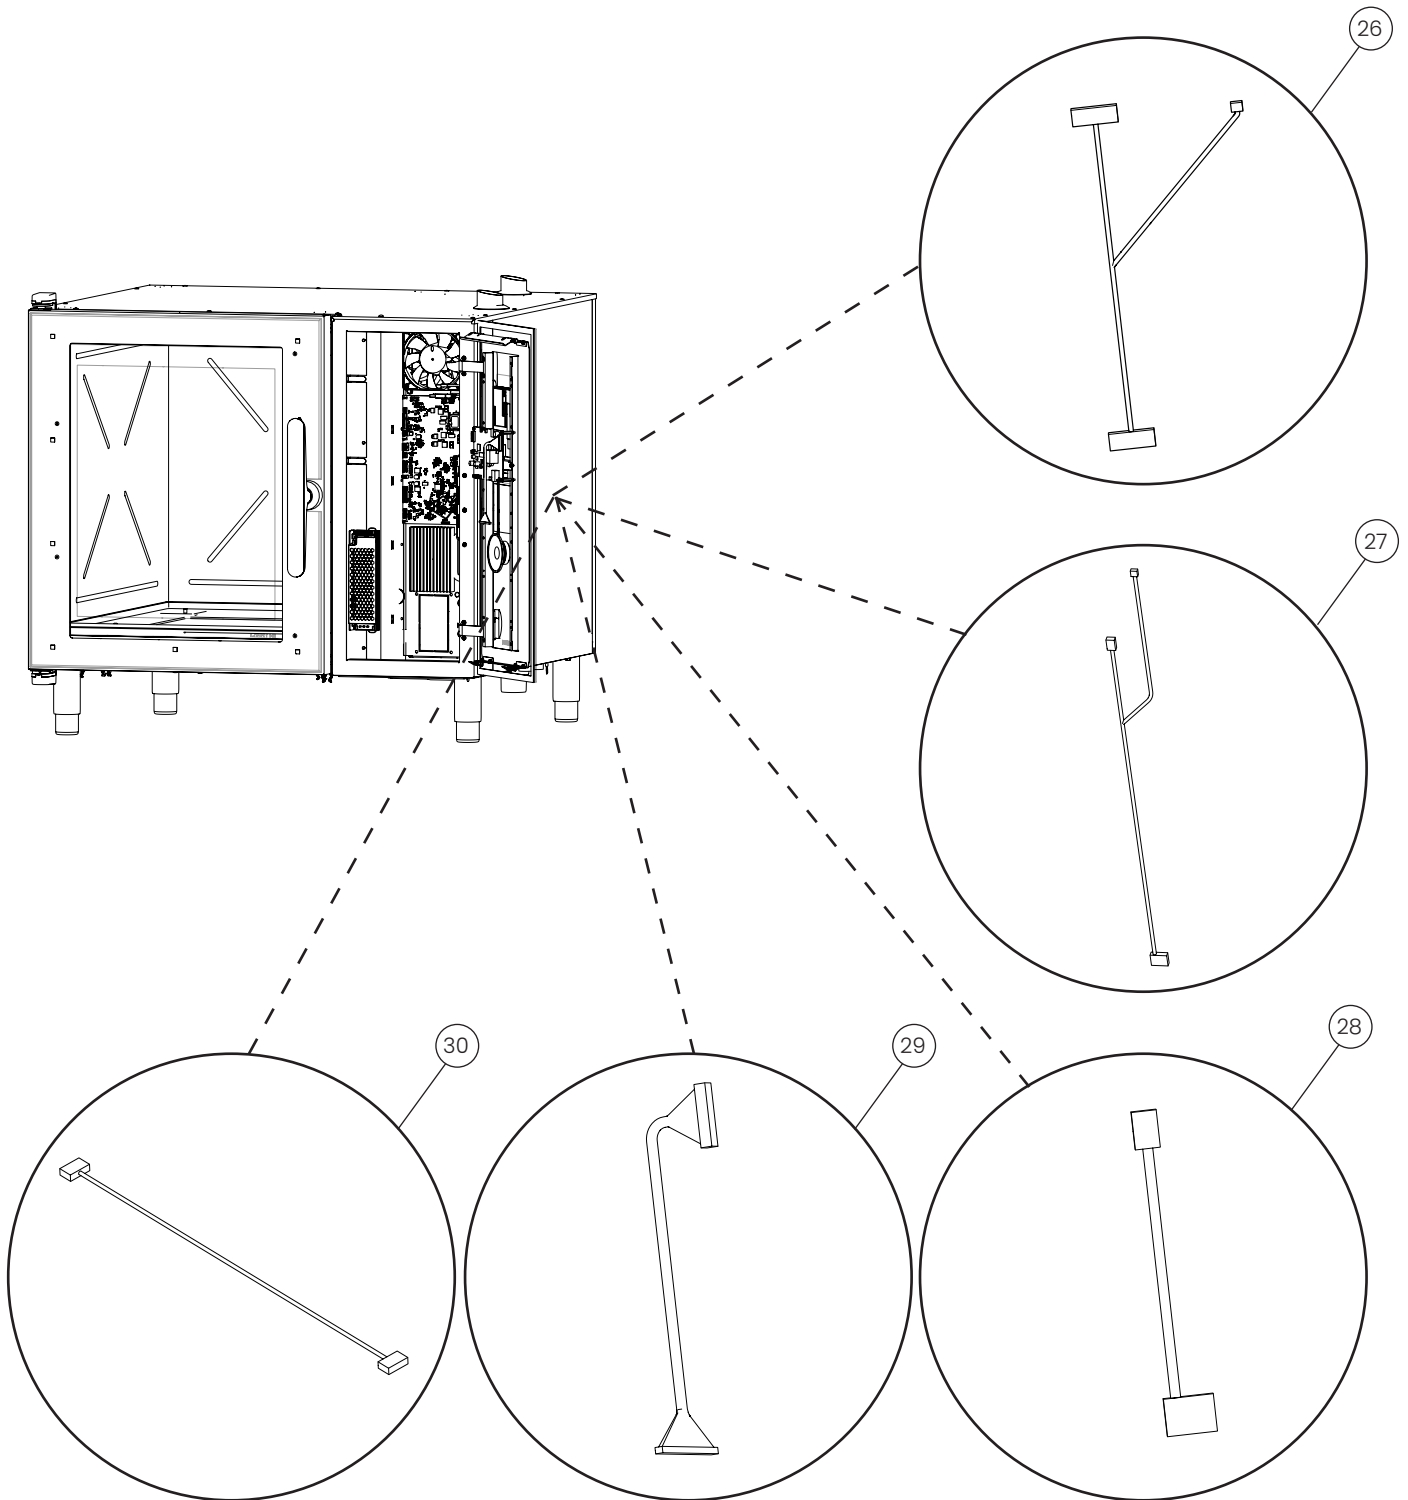

Electrical components

POS.	PART NO.	DESCRIPTION
26	112895	Display cable for HLUI (blue CPU), spare parts
27	112896	Com. cable for HLUI (blue CPU) and IO board, spare parts
28	112897	Speaker adapter cable for HLUI (blue CPU), spare parts
29	112900	Display cable for IMX8 (green CPU), spare parts
30	113558	Com. cable for IMX8 (green CPU) and IO board, spare parts