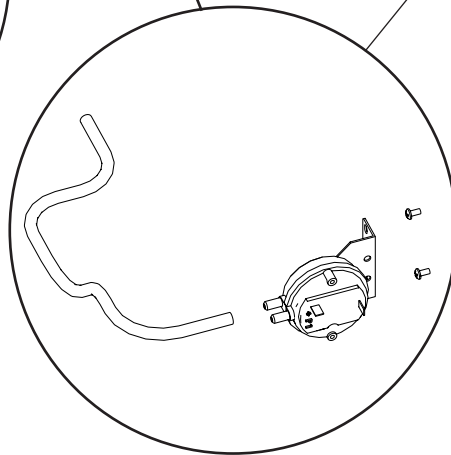

Invoq Hoodini

14

15

13

POS.	PART NO.	DESCRIPTION
13	112266	Pressure switch, Hoodini, spare parts
14	112265	Thermo switch, compartment, man. reset, Hoodini, spare parts
15	112264	Thermo switch, cooling fans, Hoodini, spare parts