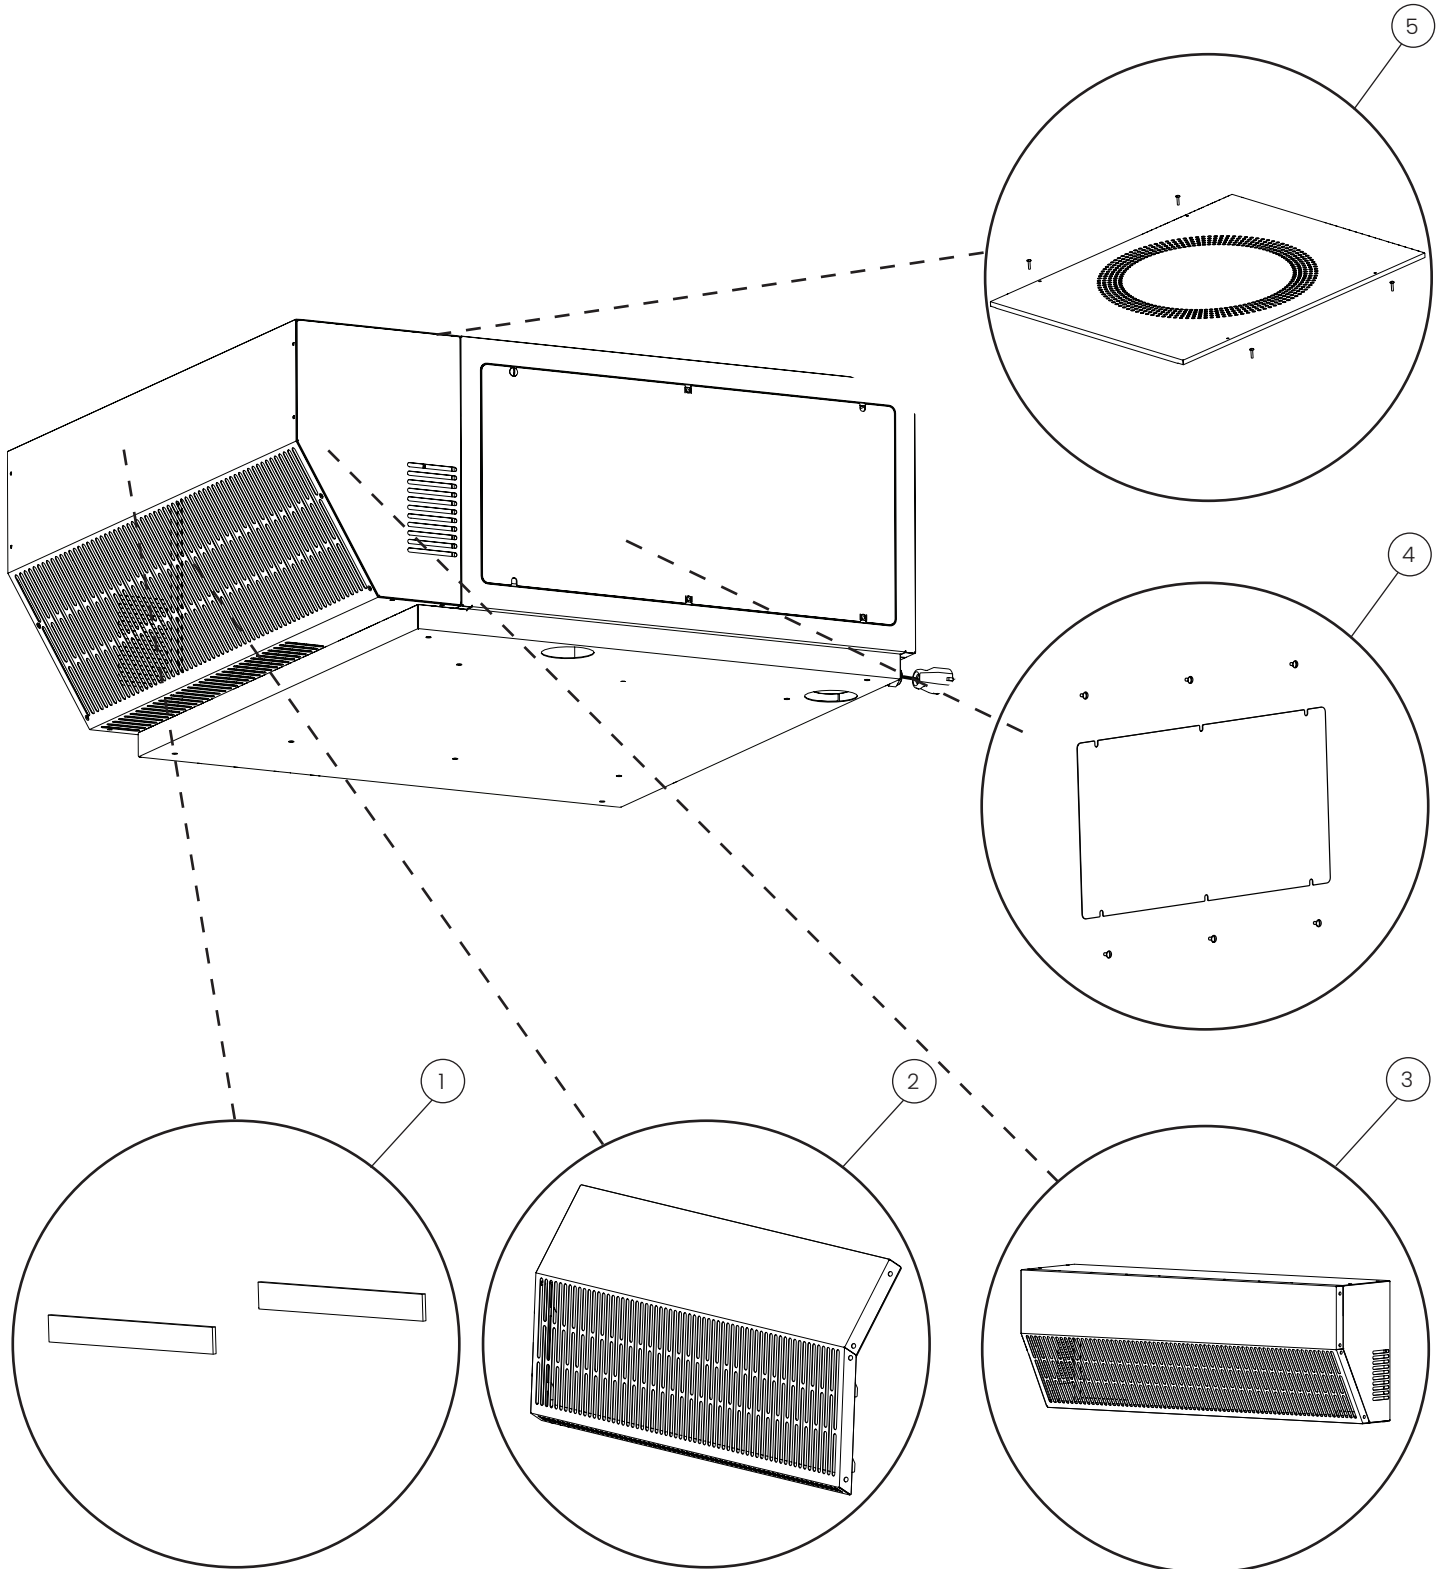

Condensation hood

POS.	PART NO.	DESCRIPTION
1	111217	Filter, condensation hood, spare parts
2	114575	Front grid, 1/1 GN, hood, spare parts
2	114566	Front grid, 2/1 GN, hood, spare parts
3	114574	Front, 1/1 GN, hood, spare parts
3	114565	Front, 2/1 GN, hood, spare parts
4	111218	Side plate, condensation hood, spare parts
5	114635	Top plate,1/1 GN, condensation hood, spare parts
5	114636	Top plate,2/1 GN, condensation hood, spare parts