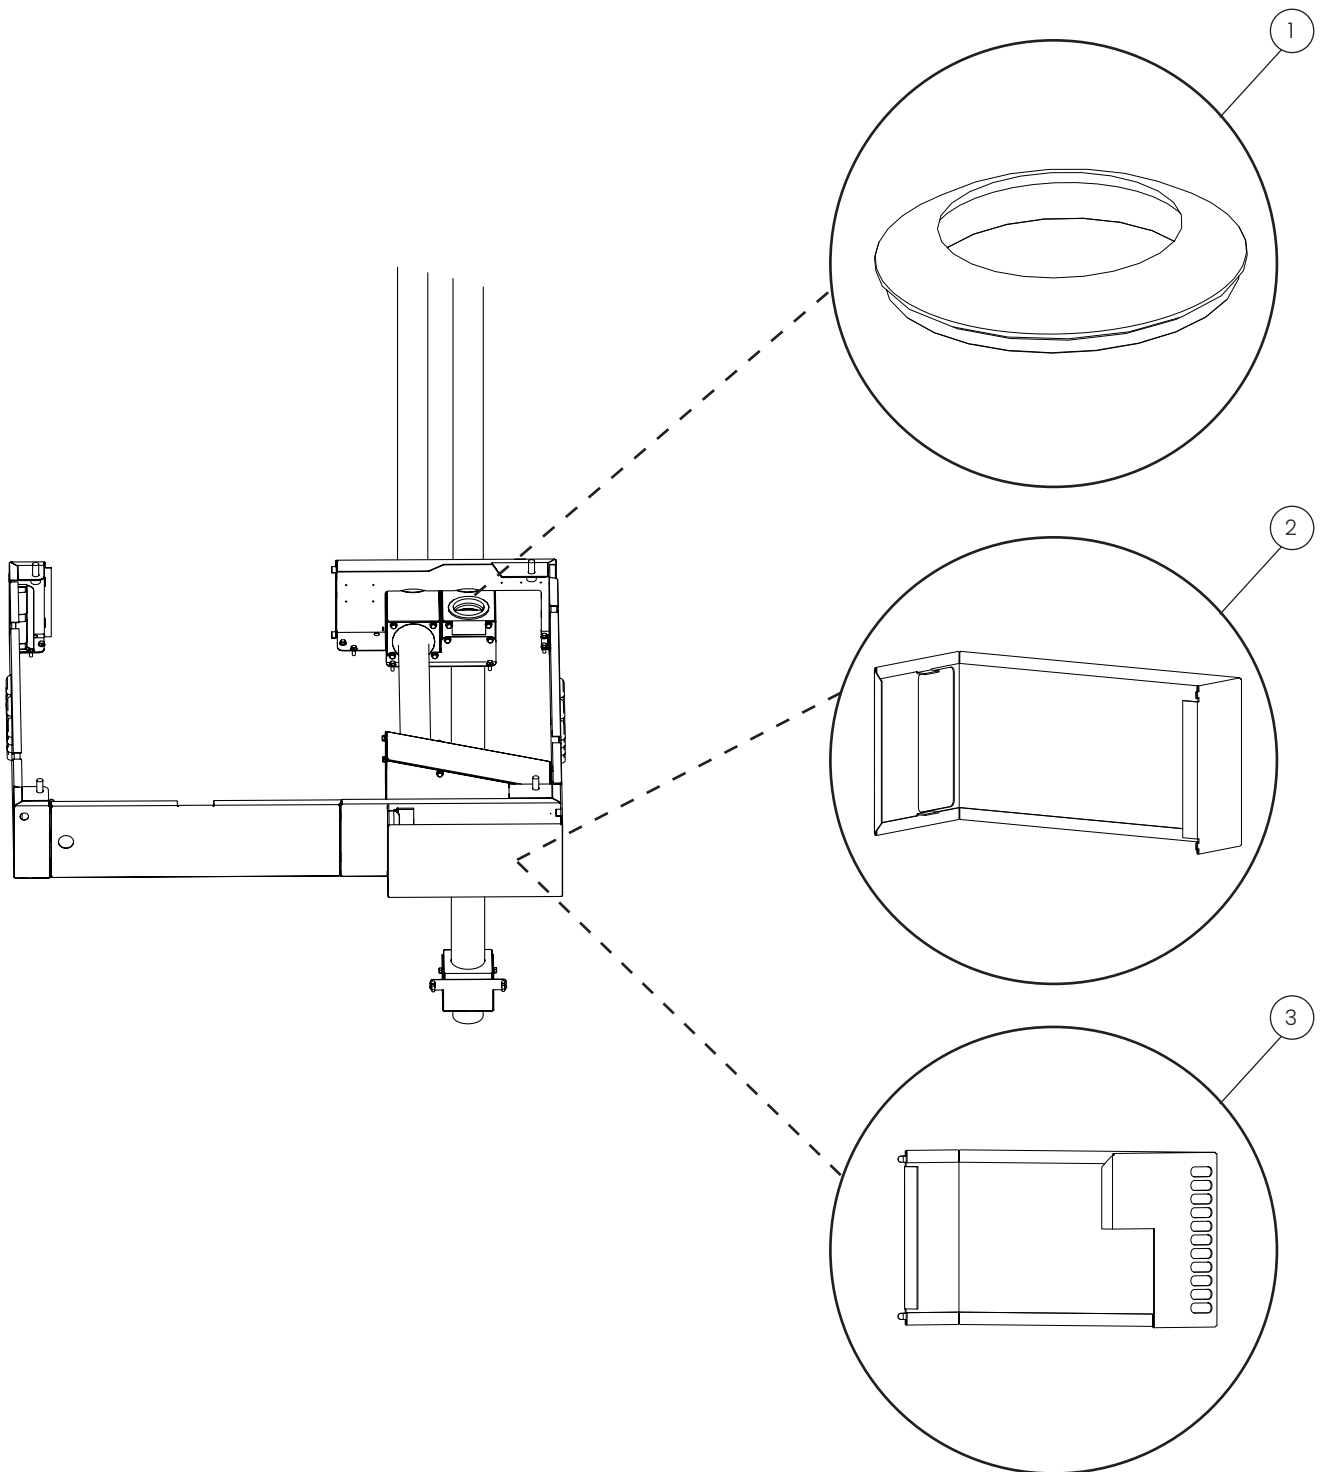

Stackit

POS.	PART NO.	DESCRIPTION
1	112188	Lip sealing, spare parts
2	113963	Cover for cooling, Stackit, spare parts
3	113964	Cover for cooling, PassThrough, Stackit, spare parts