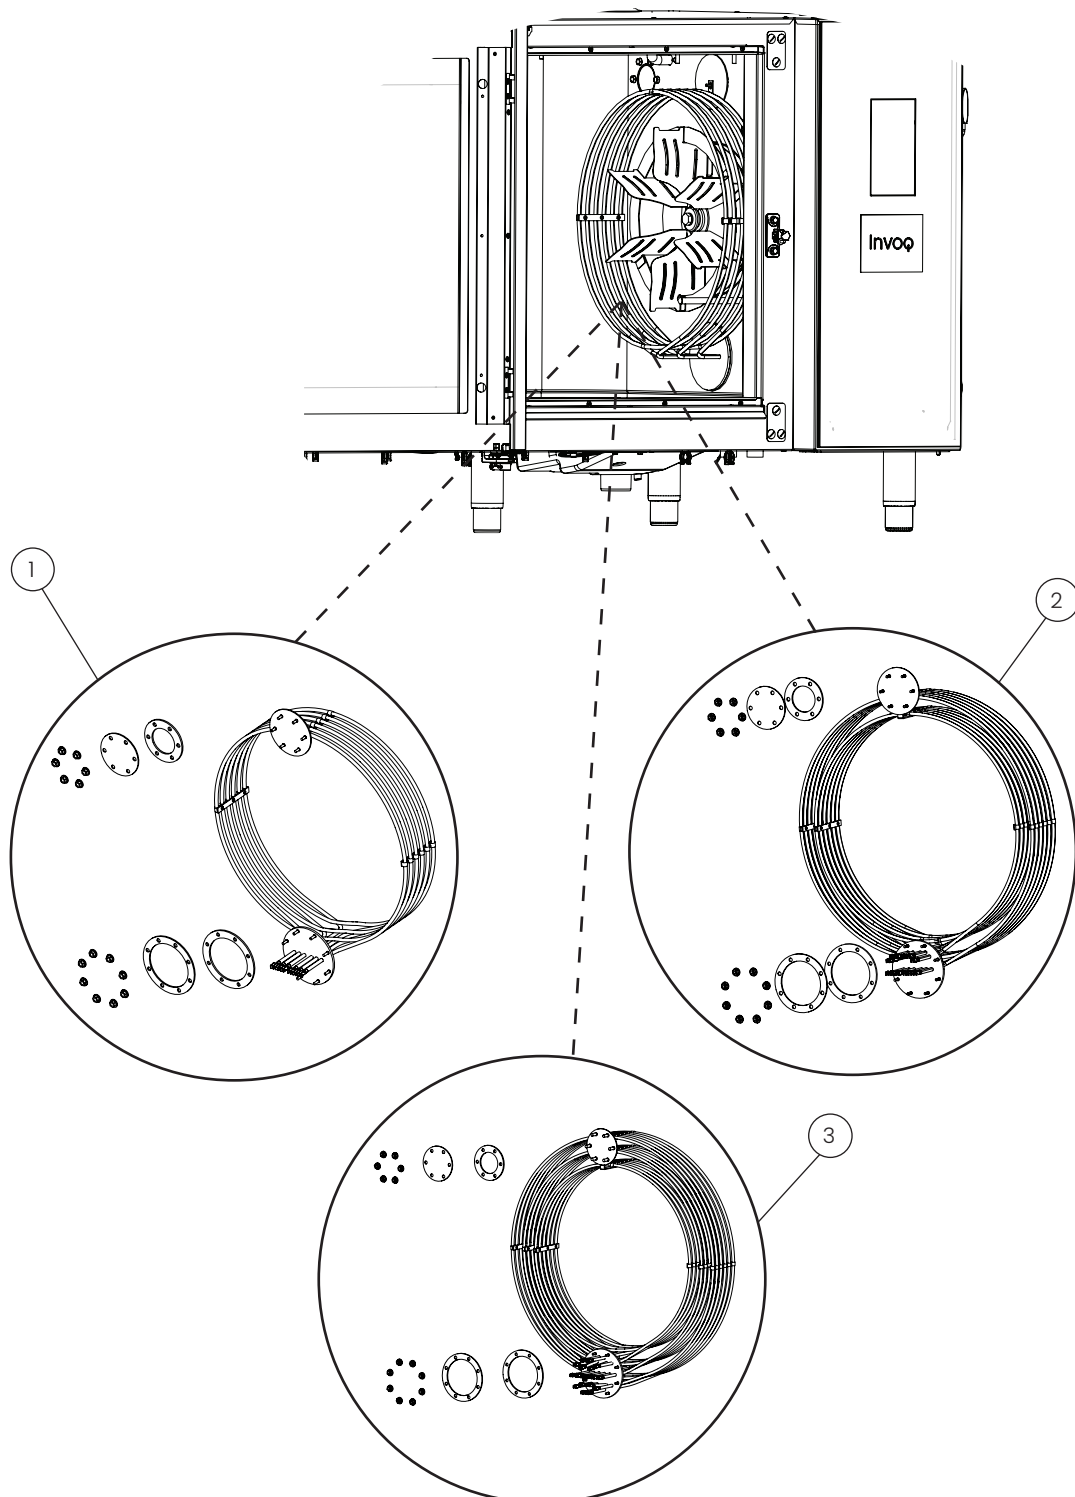

POS.	PART NO.	DESCRIPTION
20	111403	Gasket, door, 20-1/1 GN, spare parts
20	111404	Gasket, door, 20-2/1 GN, spare parts
21	112881	Gasket and bracket kit, door, 20-1/1 GN, spare parts
21	112880	Gasket and bracket kit, door, 20-2/1 GN, spare parts
22	113231	Bottom box for door, 20-1/1 GN, spare parts
22	113230	Bottom box for door, 20-2/1 GN, spare parts

Heating elements - electrical oven