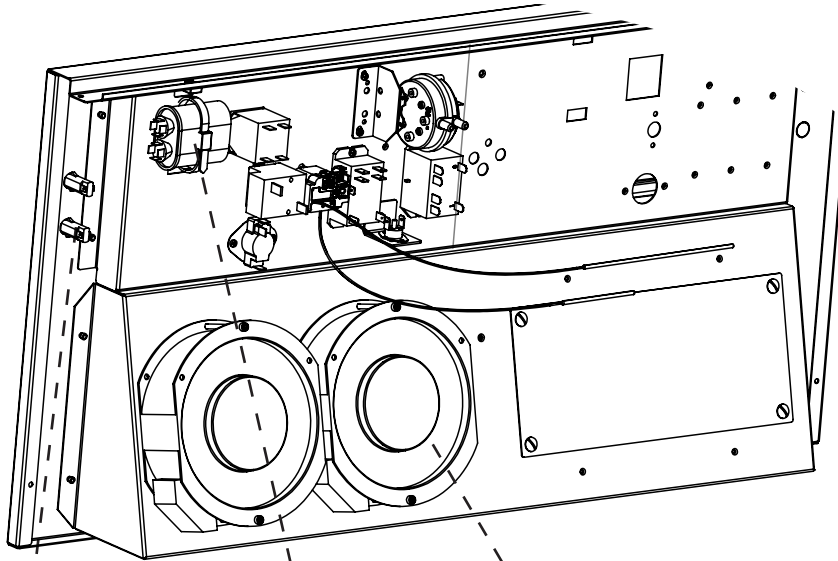

Invoq Hoodini

POS.	PART NO.	DESCRIPTION
5	112259	Capacitor, Hoodini, spare parts
6	112258	Indicator light, 230V,, Hoodini, spare parts
7	112257	Cooling fan, 230V, Hoodini, spare parts