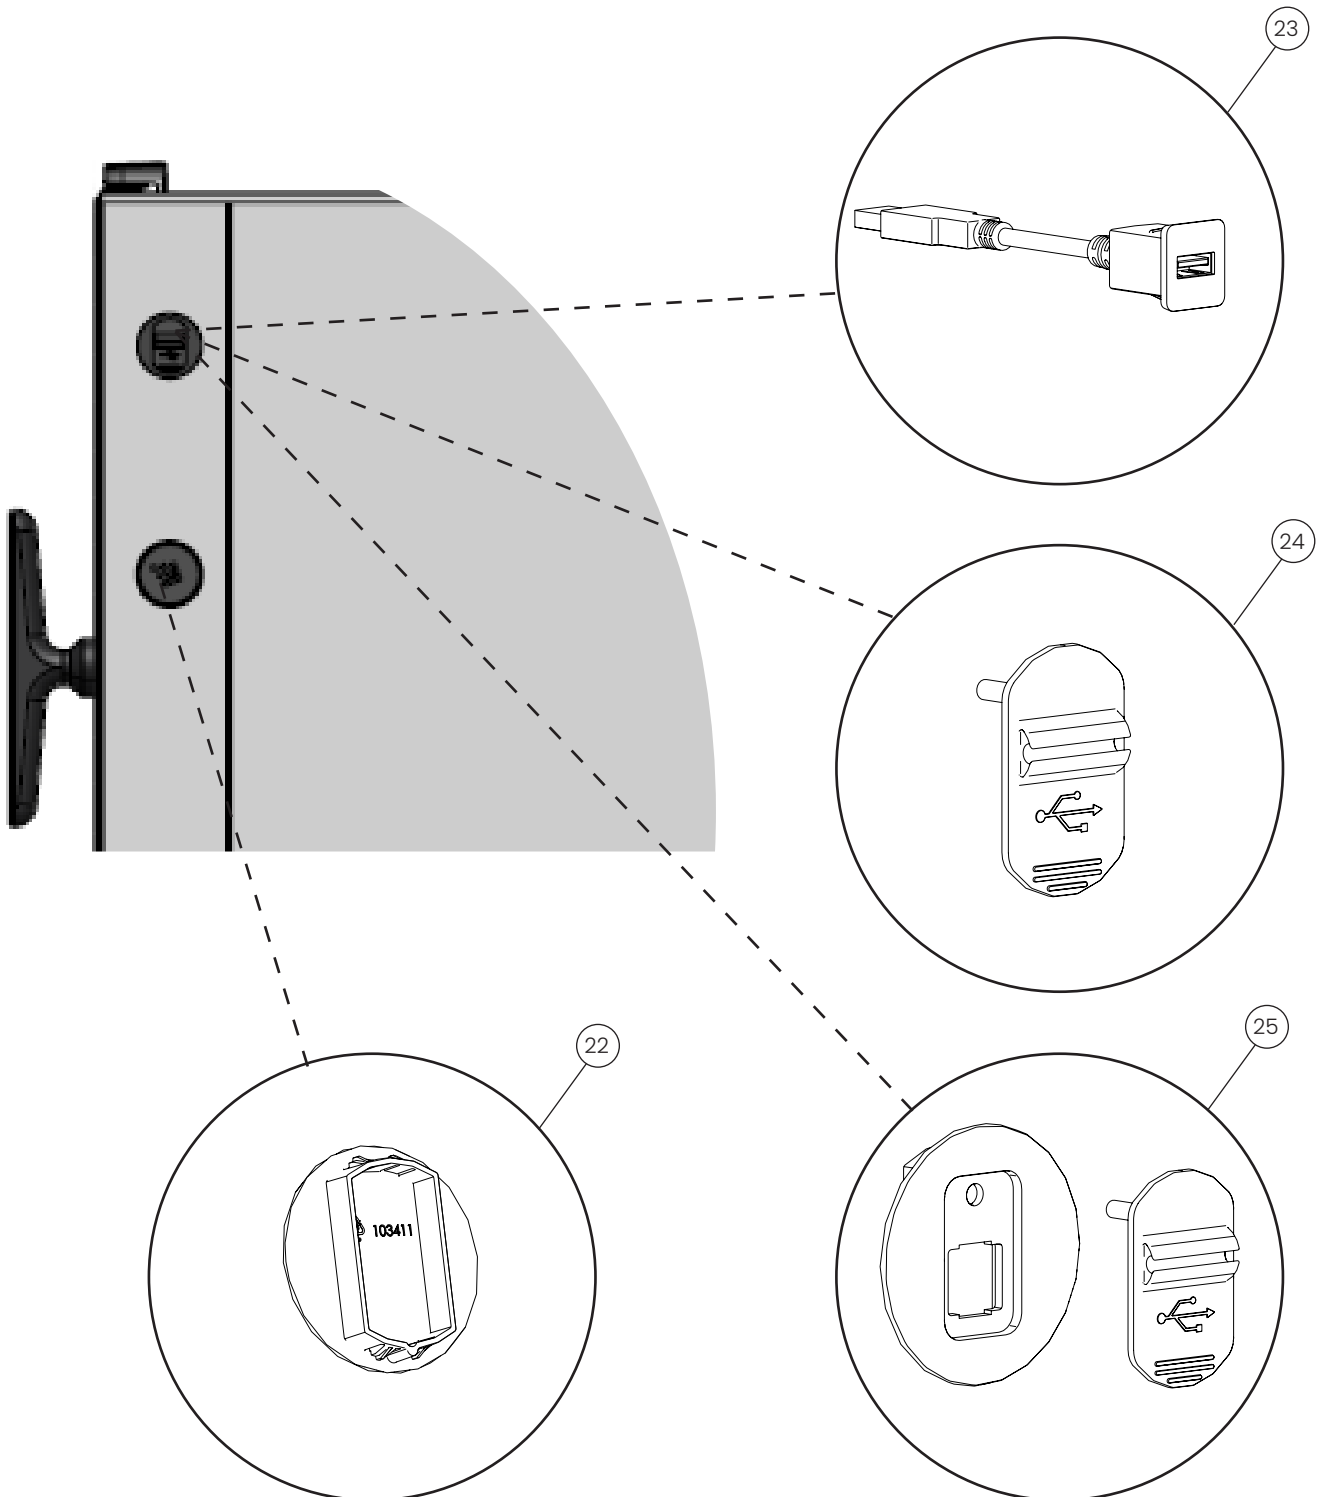

Electrical components - ovens without core probe

POS.	PART NO.	DESCRIPTION
22	110778	Descaling cover, spare parts
23	109756	Plug for USB, spare parts
24	109757	USB cover, spare parts
25	109758	Cover for plug for USB, Bake, spare parts