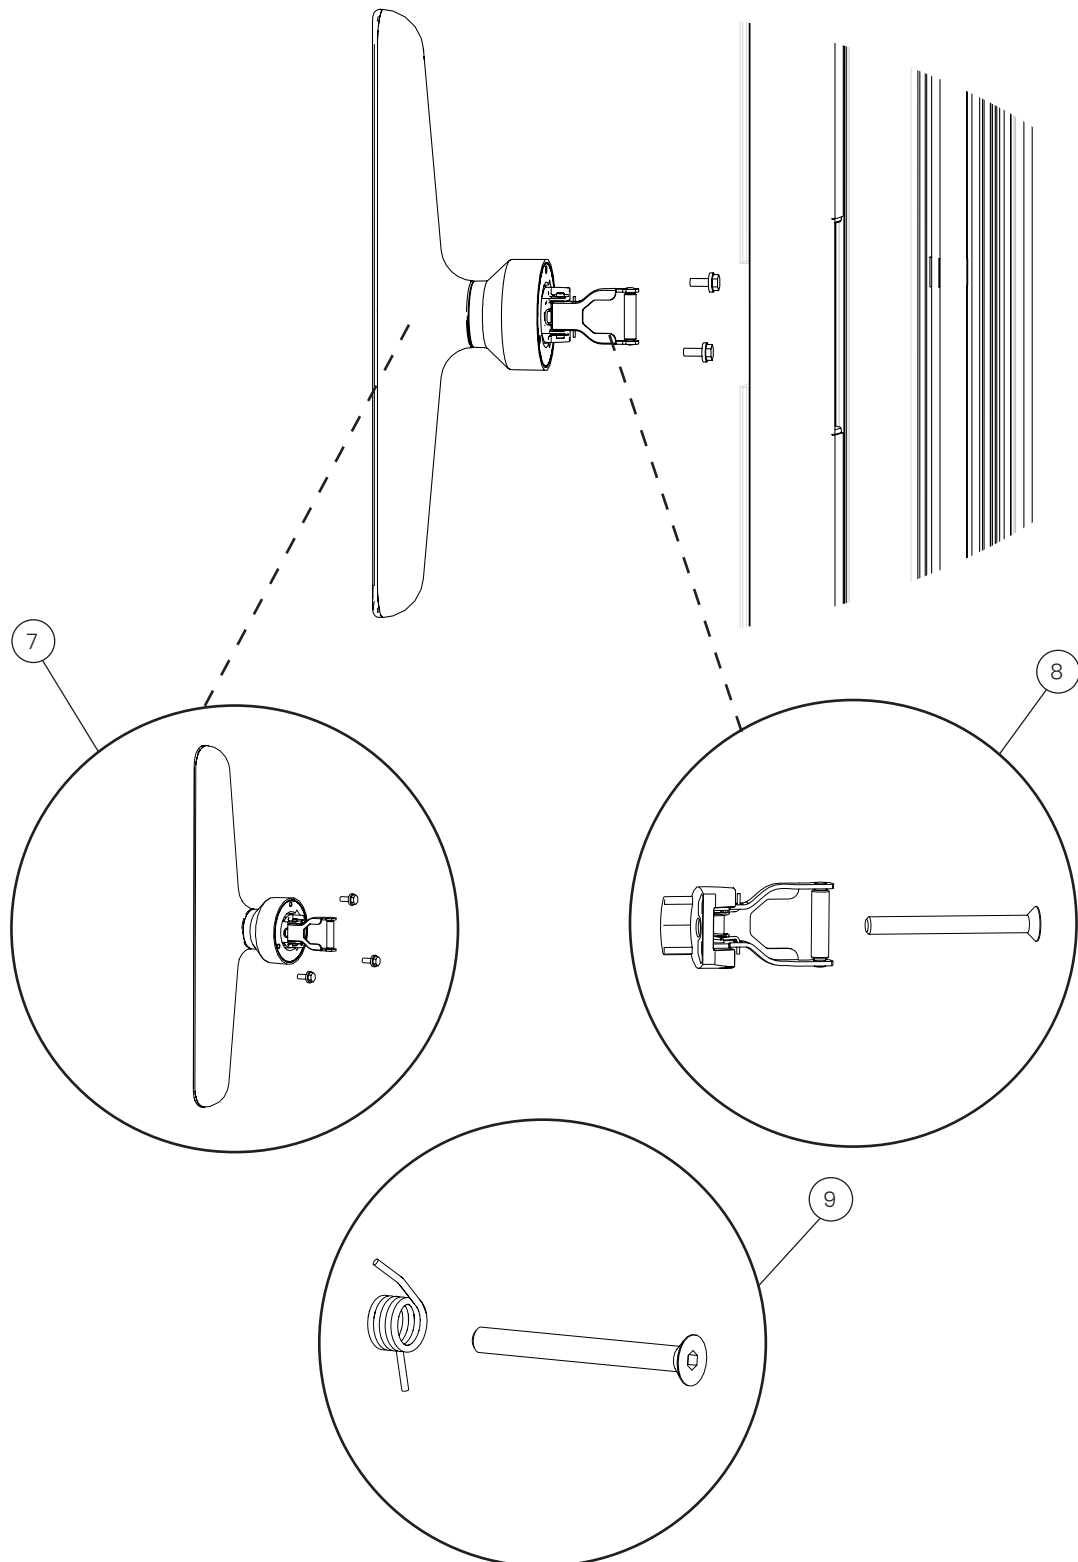

Door

POS.	PART NO.	DESCRIPTION
7	109939	Door handle, spare parts
8	109942	Closing spring, spare parts
9	109943	Return spring, spare parts