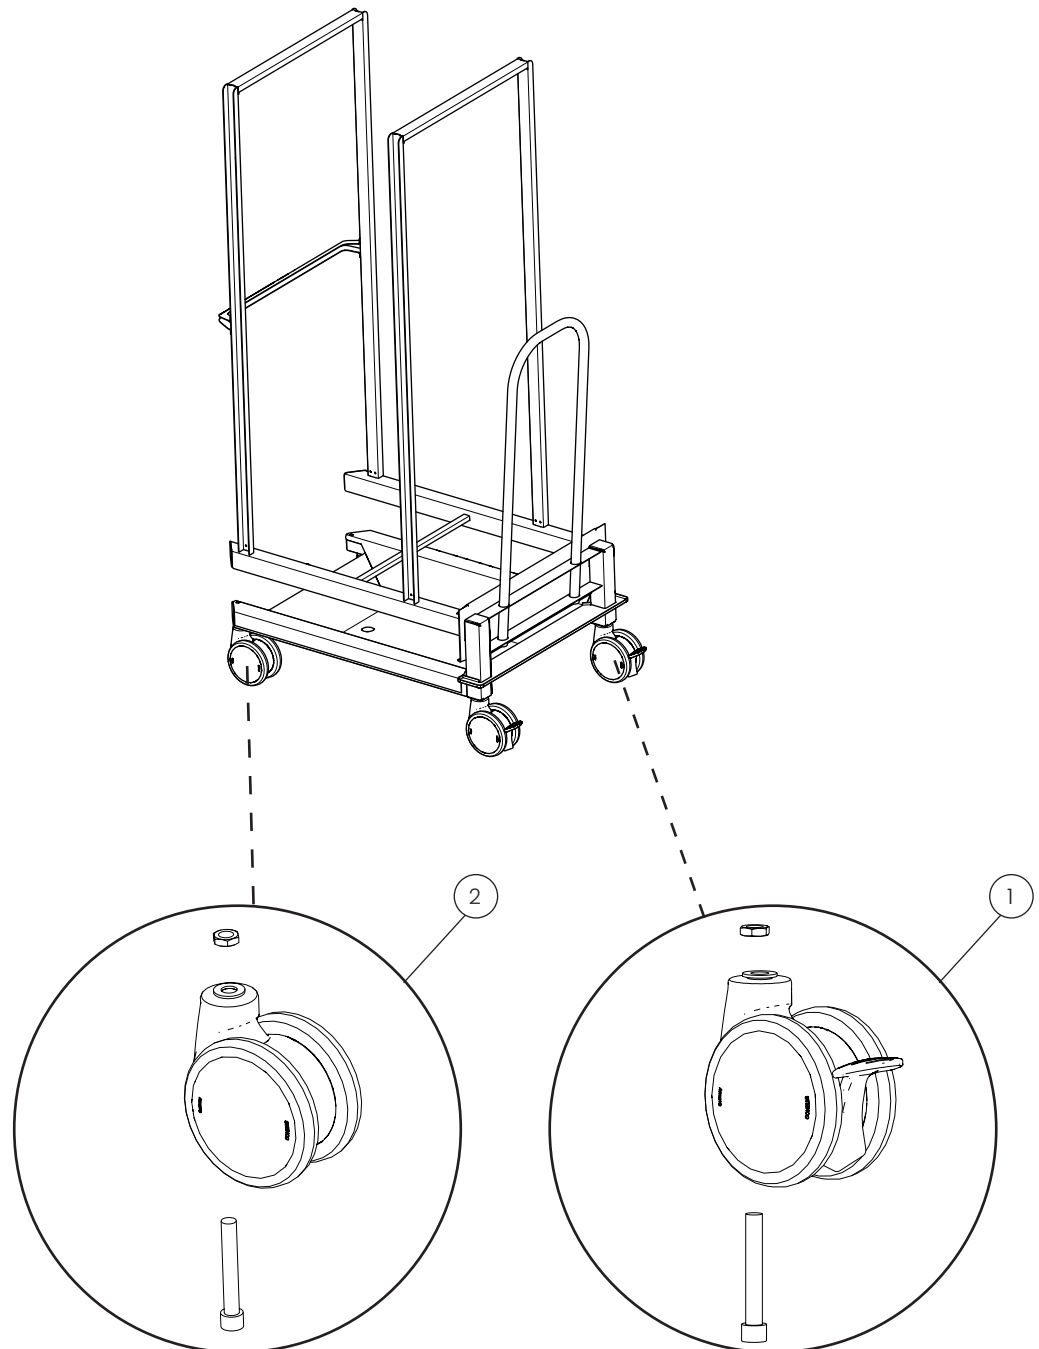

Roll-in trolley

POS.	PART NO.	DESCRIPTION
1	112469	Castor Ø125, with brake, roll-in, spare parts
2	112470	Castor Ø125, roll-in, spare parts