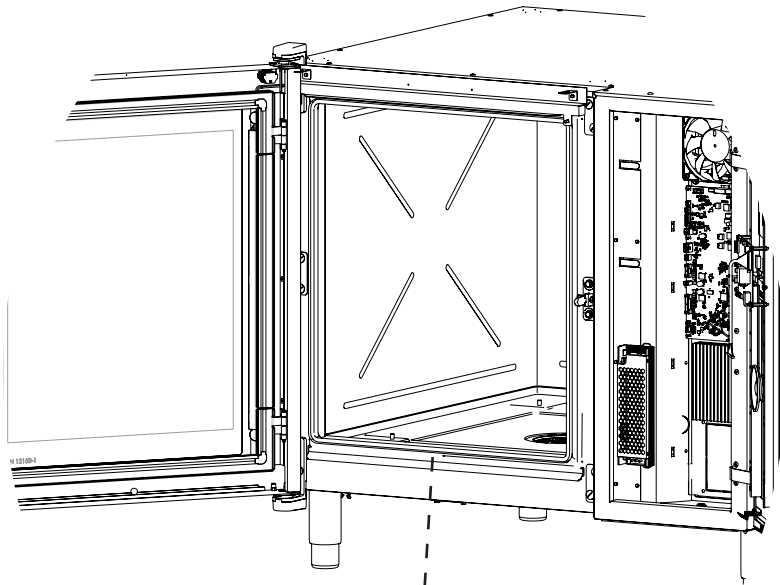

Door

POS.	PART NO.	DESCRIPTION
19	109841	Door gasket 6-1/1 GN, spare parts
19	109843	Door gasket 10-1/1 GN, spare parts
19	109845	Door gasket 20-1/1 GN, spare parts
19	109842	Door gasket 6-2/1 GN, spare parts
19	109844	Door gasket 10-2/1 GN, spare parts
19	109846	Door gasket 20-2/1 GN, spare parts