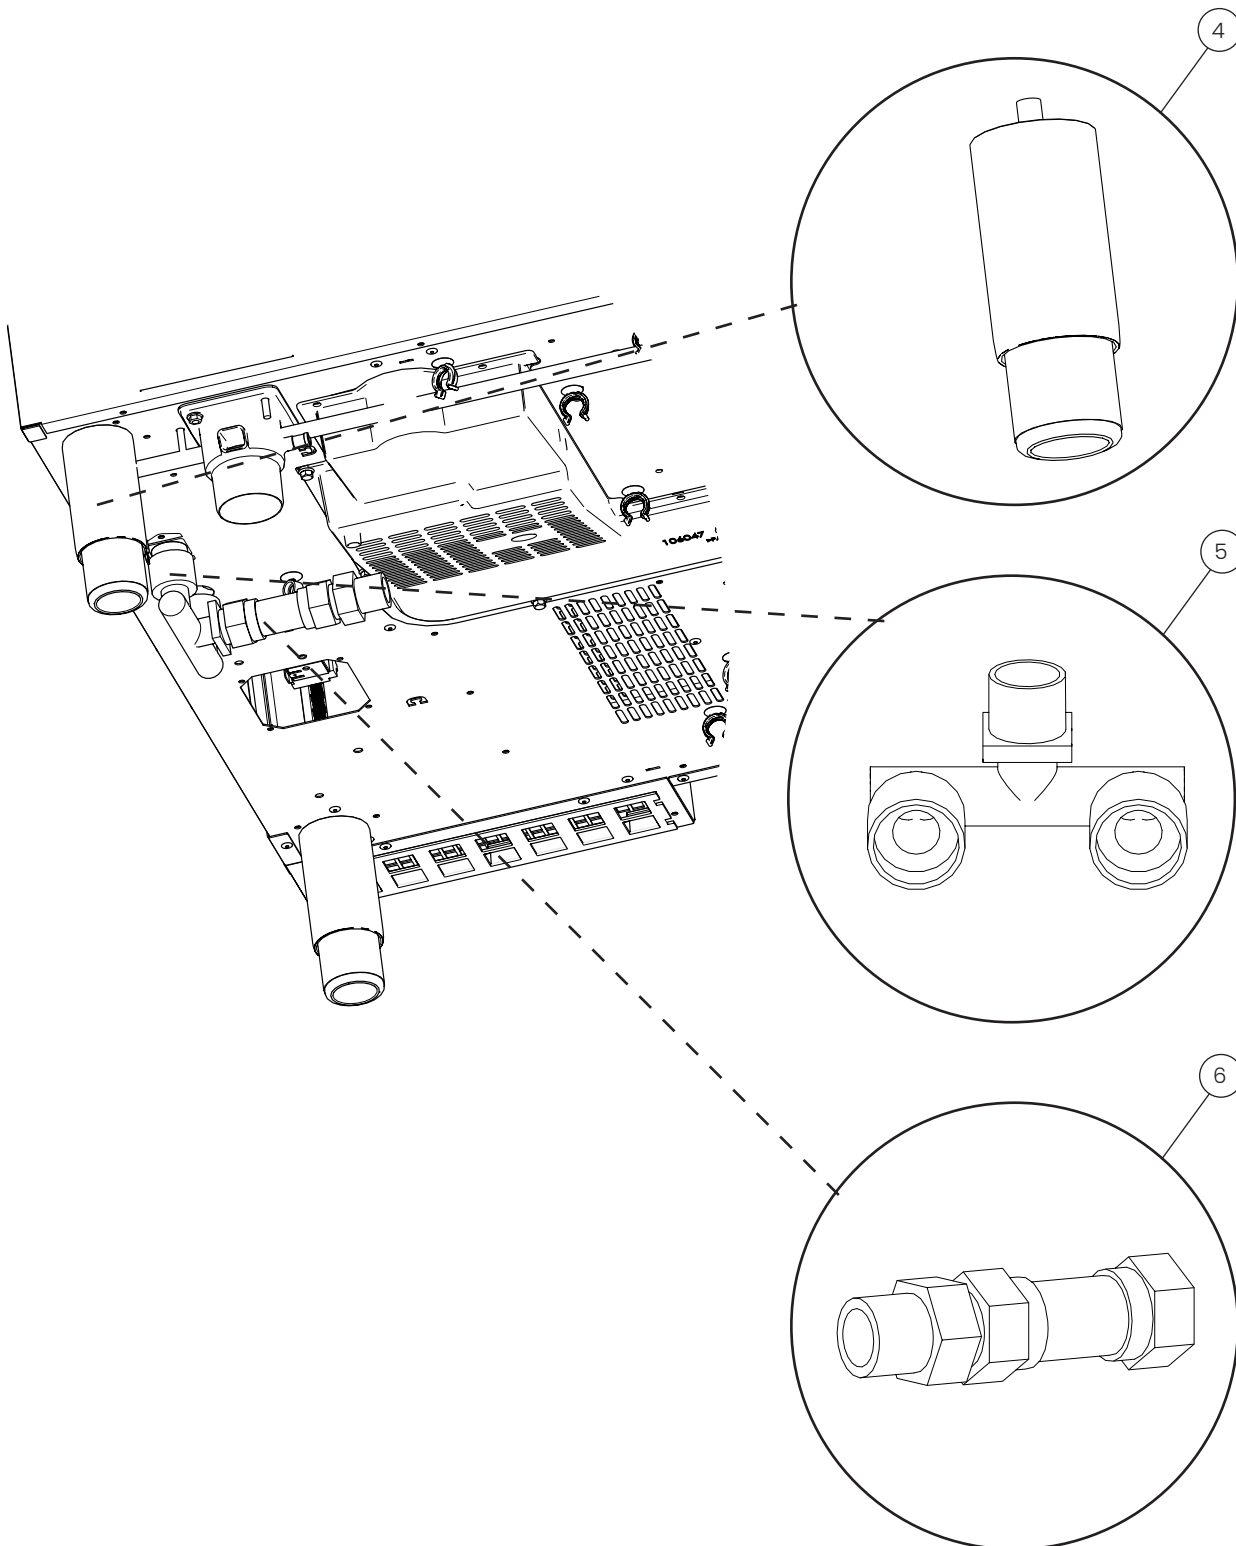

Beneath the oven

POS.	PART NO.	DESCRIPTION
4	112107	Table top feet, spare parts
5	112106	Manifold for inlet, spare parts
6	112105	Double check valve, UK only, spare parts