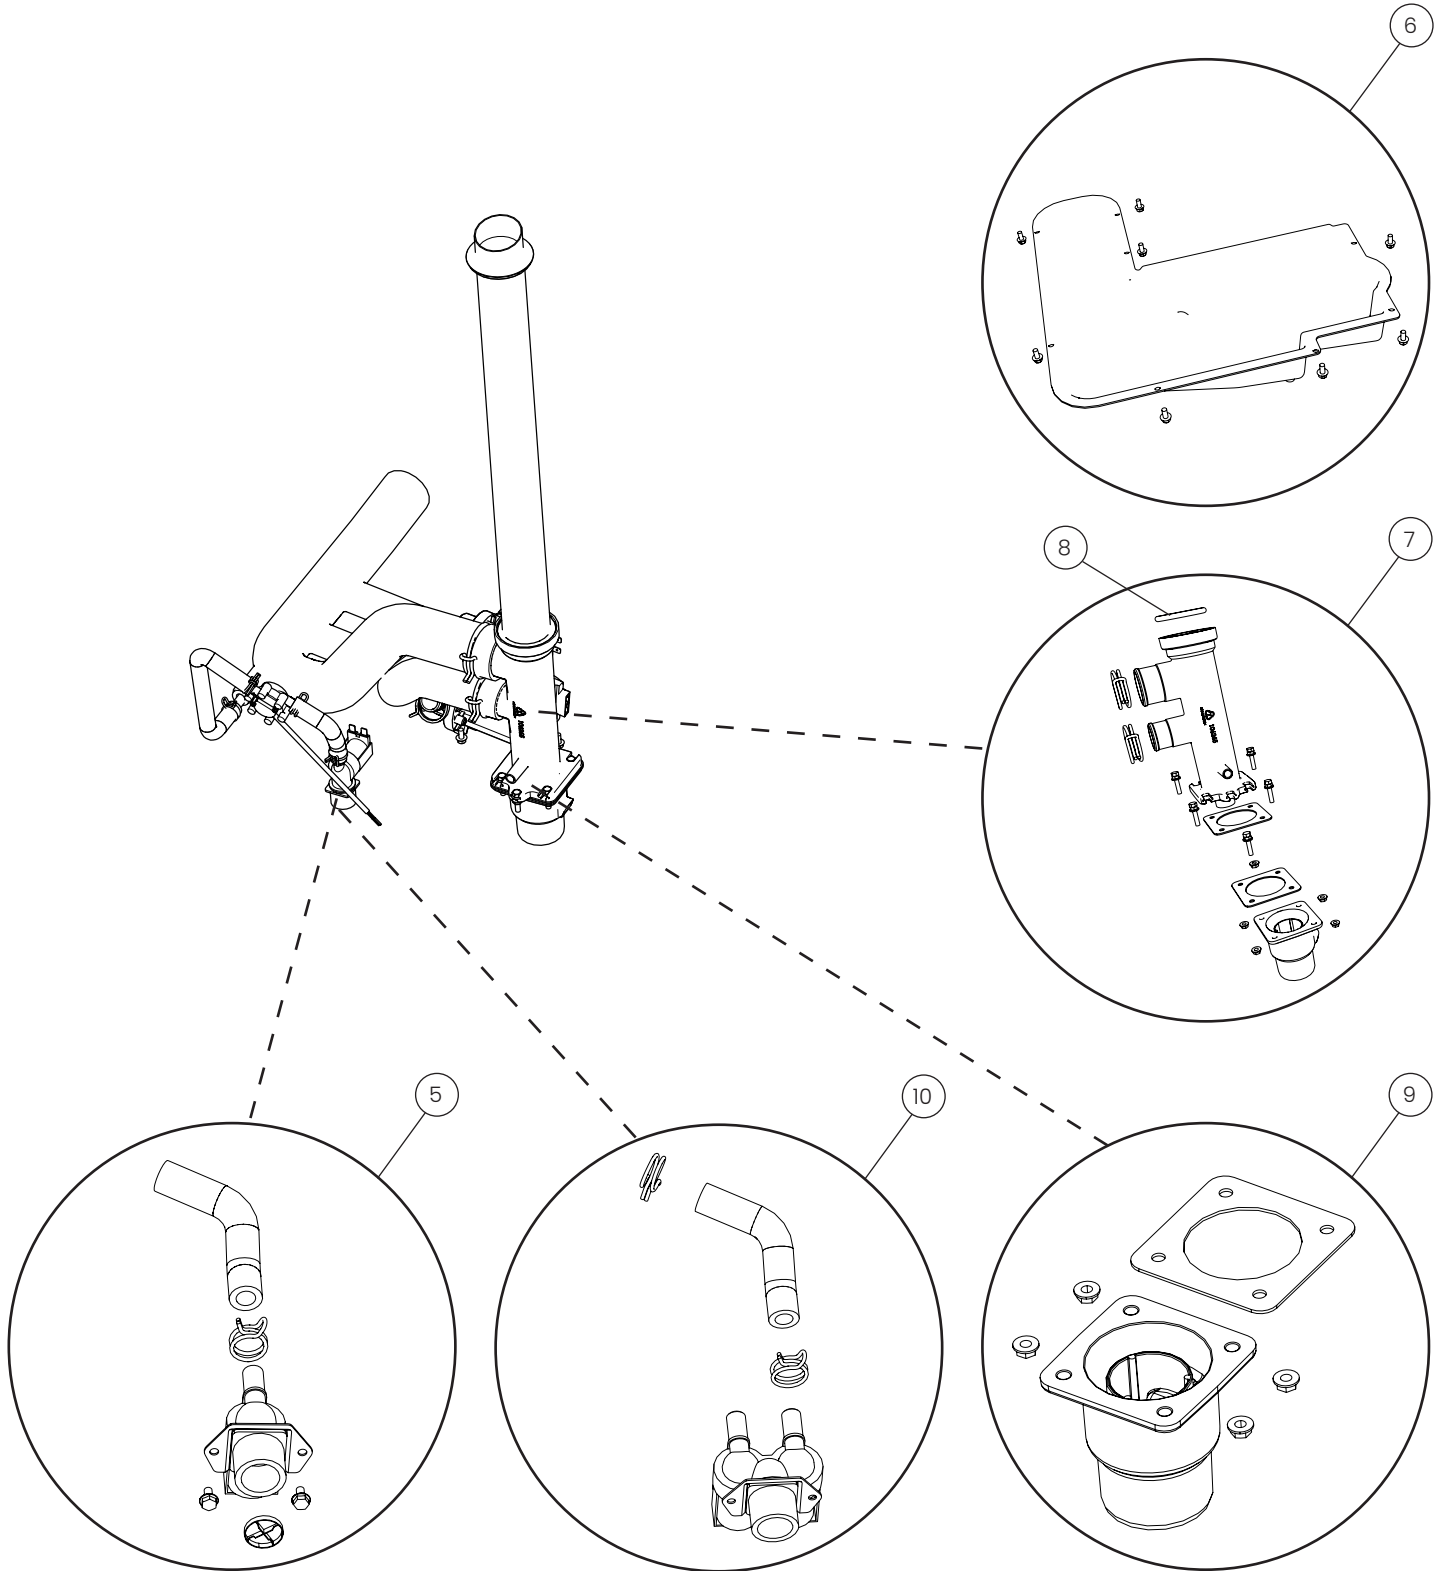

Drain

POS.	PART NO.	DESCRIPTION
5	109081	Solenoid valve for wash, spare parts
6	109083	Plastic cover bottom, spare parts
7	109082	Drain pipe, spare parts
8	110039	O-ring for drain pipe, spare parts
9	109477	Drain pipe, bottom, spare parts
10	114829	Solenoid 2-way valve, wash, injection steam, spare parts