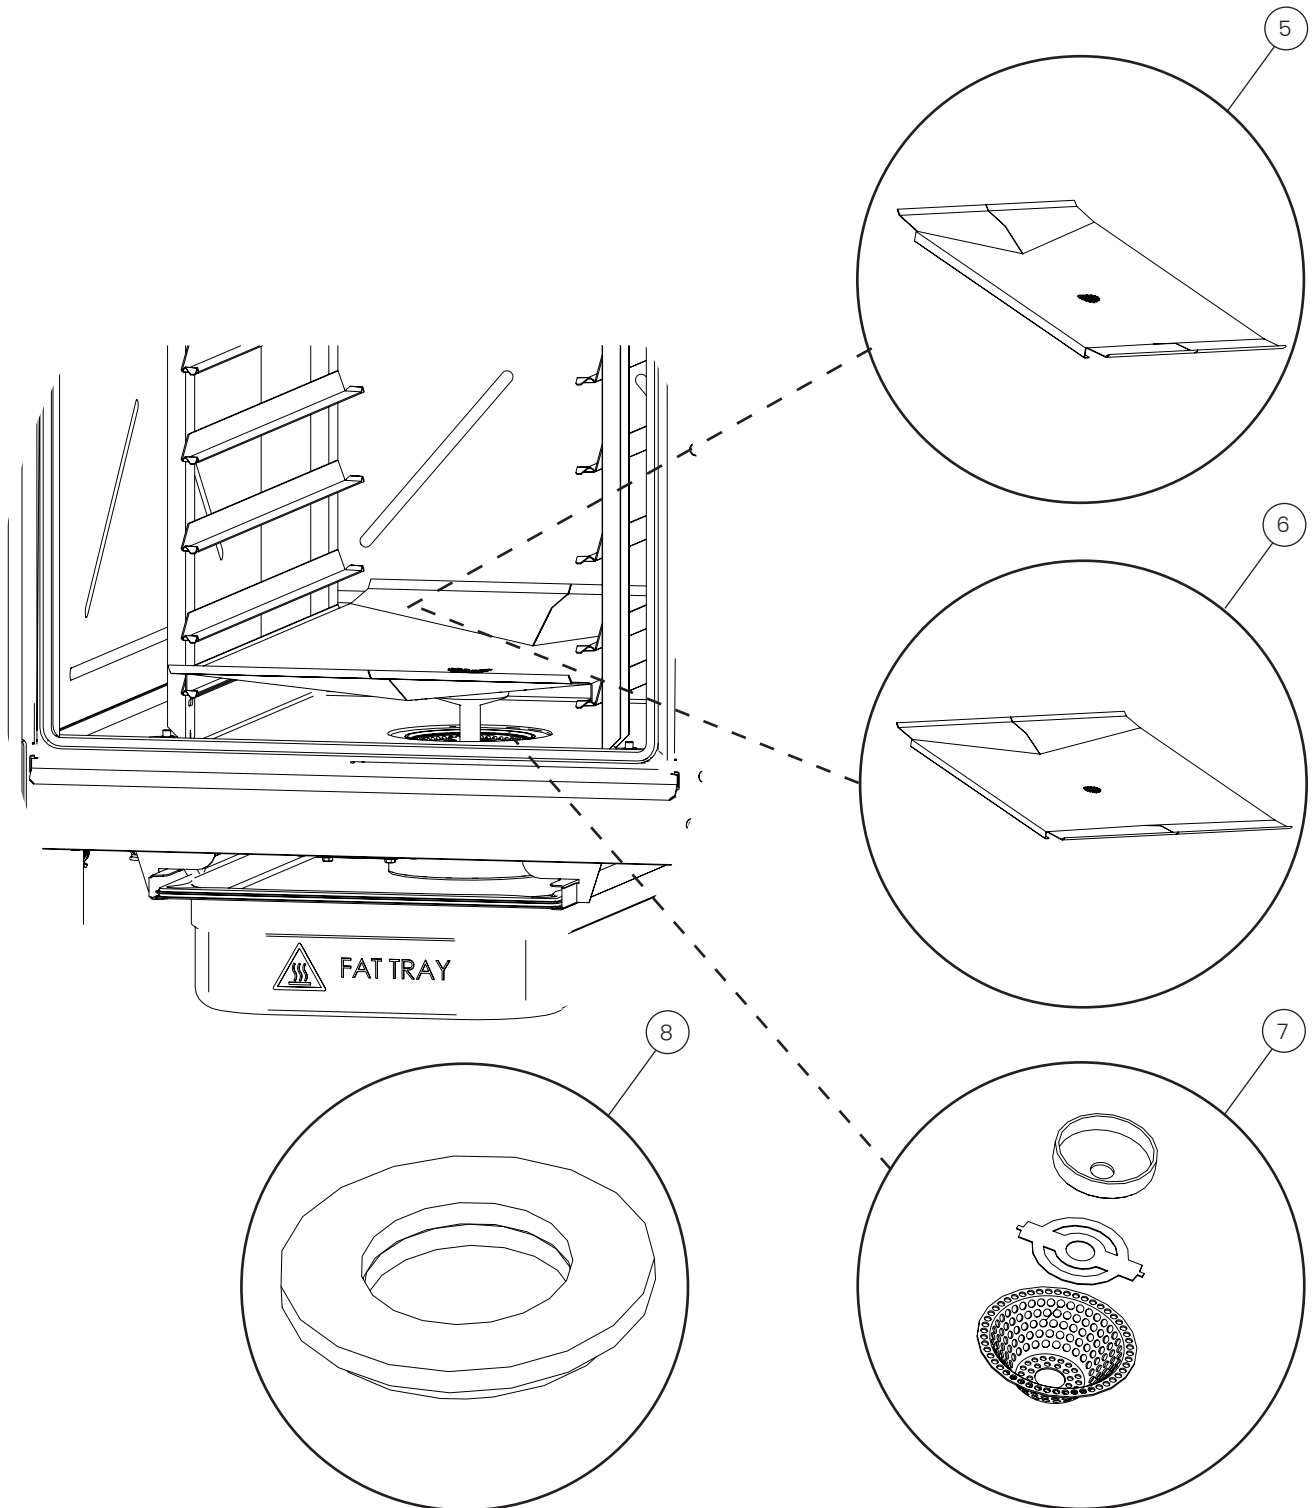

Fat separation

POS.	PART NO.	DESCRIPTION
5	110086	Fat guide plate 1/1GN, spare parts
6	110087	Fat guide plate 2/1GN, spare parts
7	110085	Sieve and funnel for fat, spare parts
8	112859	Fat separation, gasket, spare parts