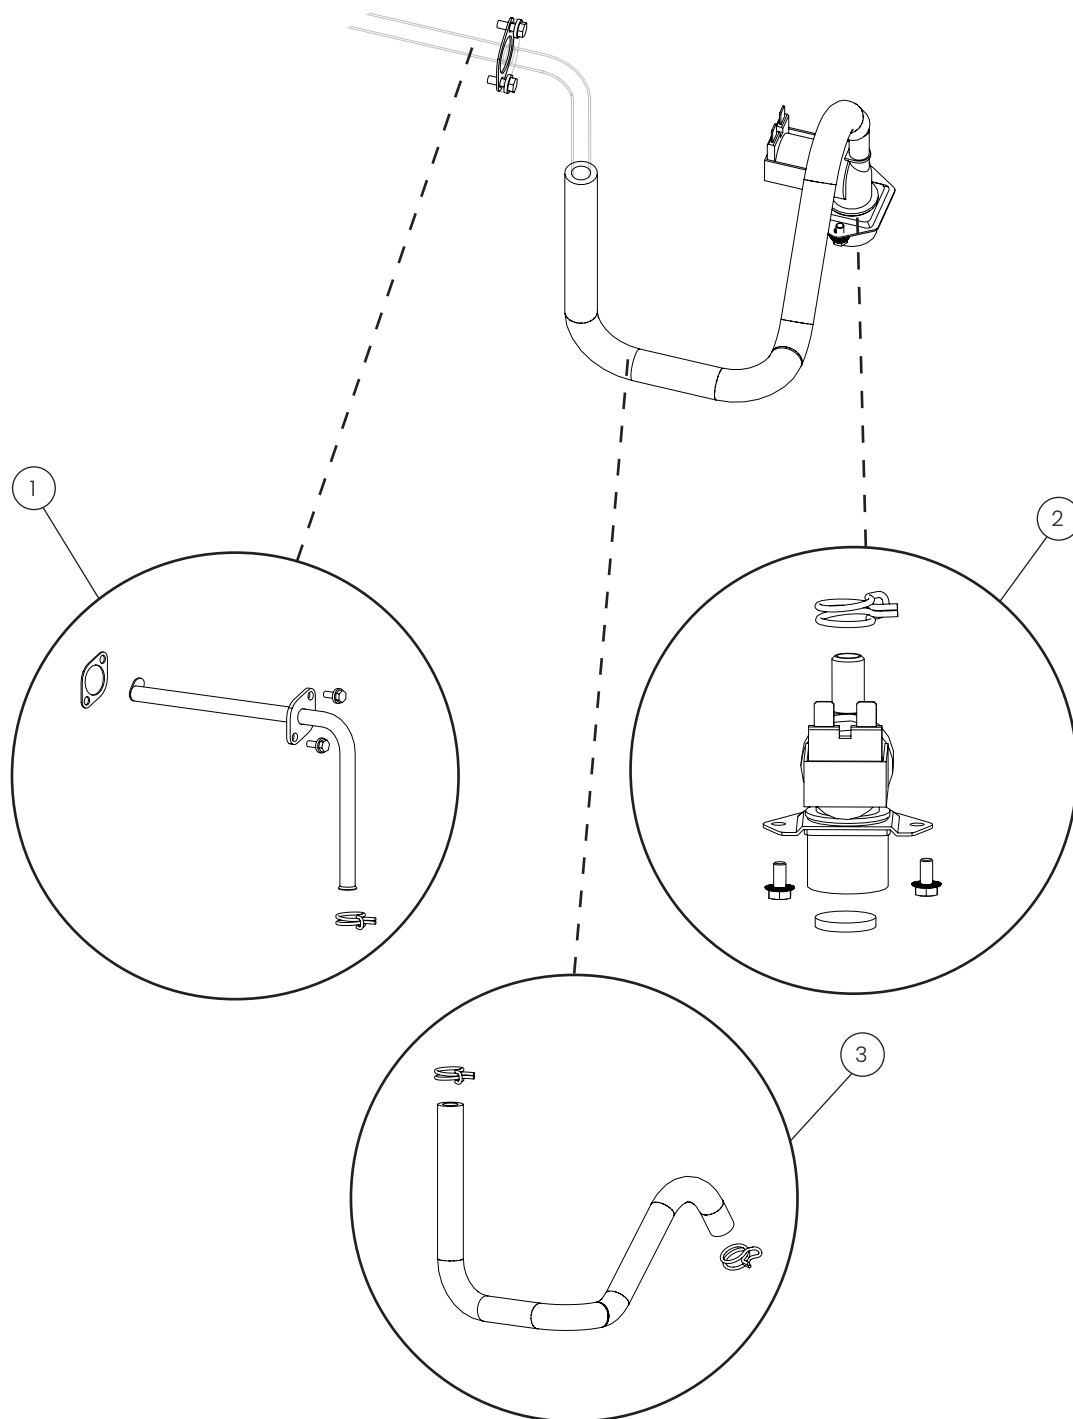

Injection steam

POS.	PART NO.	DESCRIPTION
1	109787	Pipe for injection steam, spare parts
2	109788	Solenoid valve for injection steam, spare parts
3	109786	Hose for injection steam, spare parts