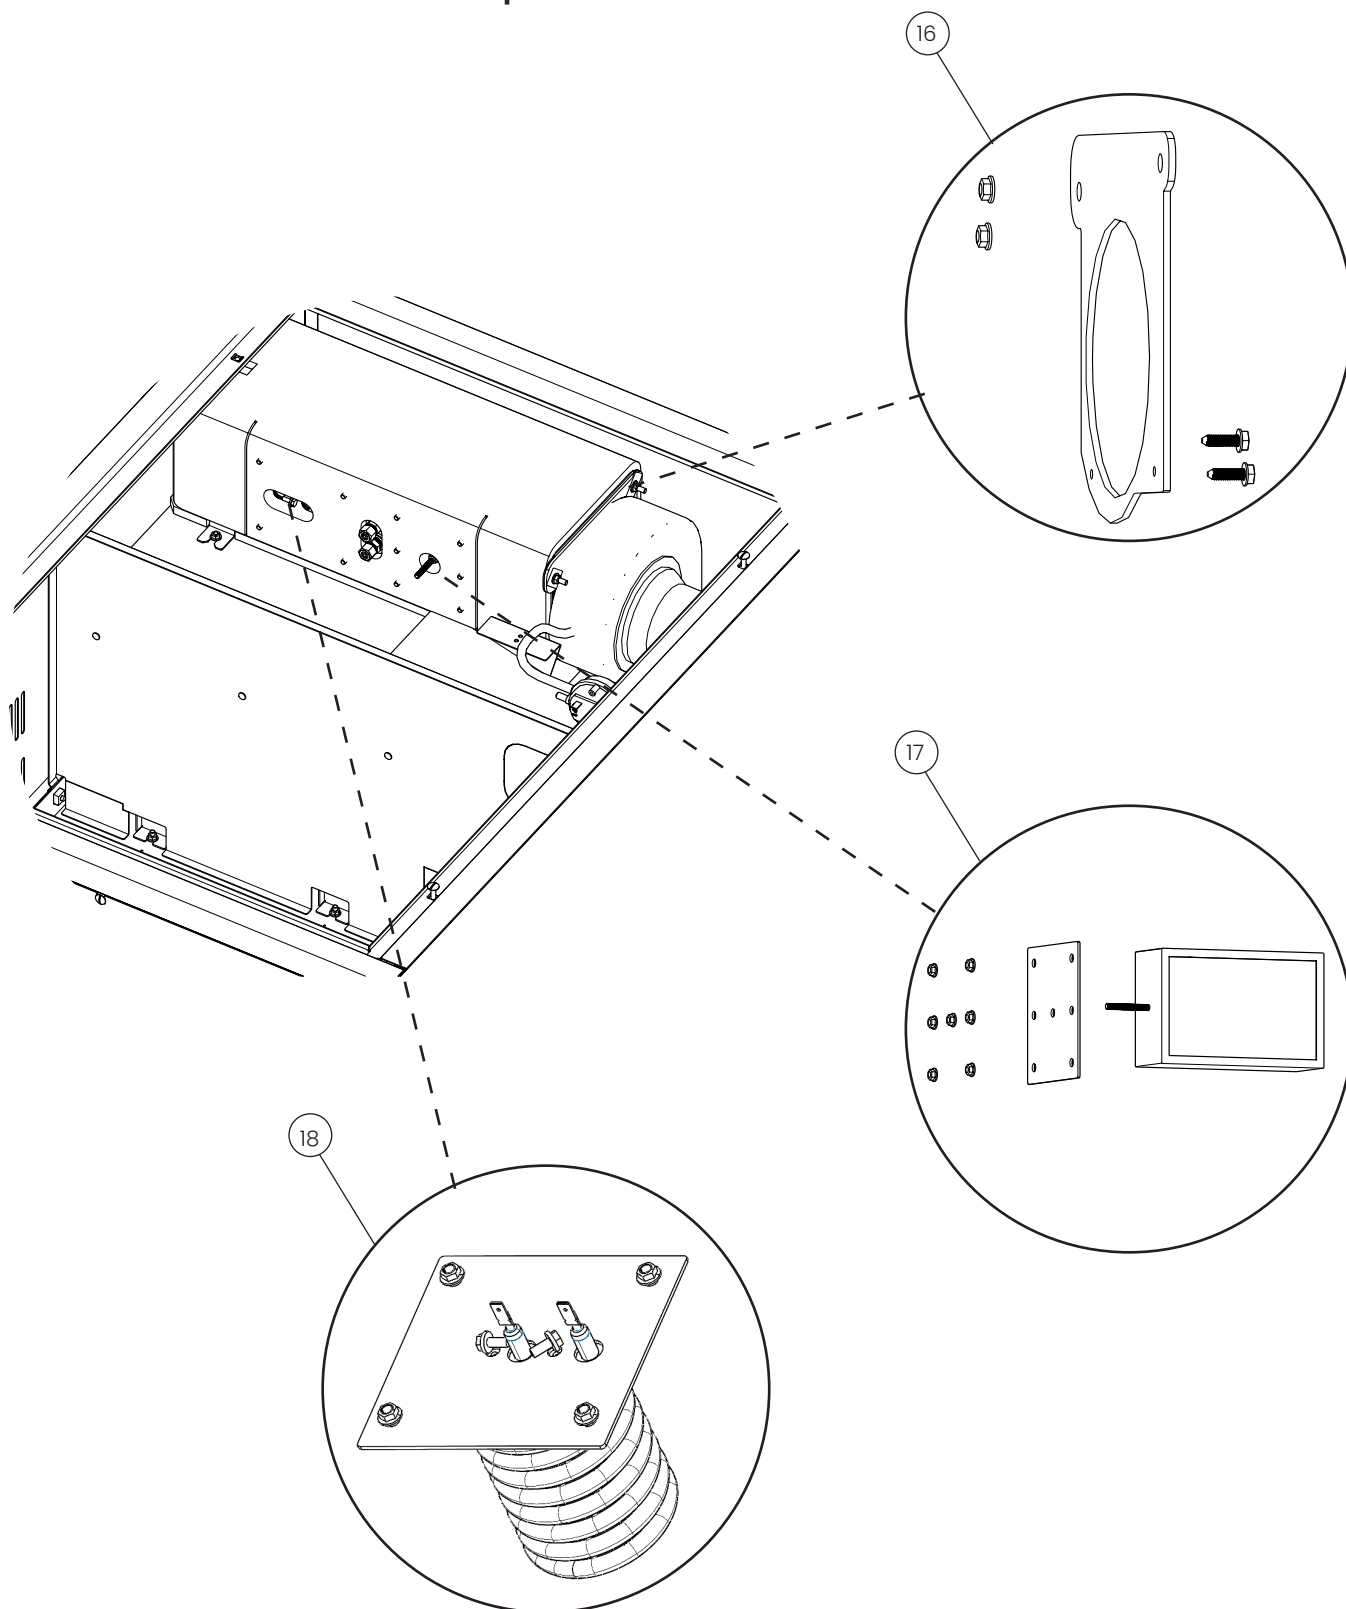

Invoq Hoodini

POS.	PART NO.	DESCRIPTION
16	112276	Gasket, blower, Hoodini, spare parts
17	112275	Catalytic converter, Hoodini, spare parts
18	112295	Heating element, 230V, Hoodini, spare parts