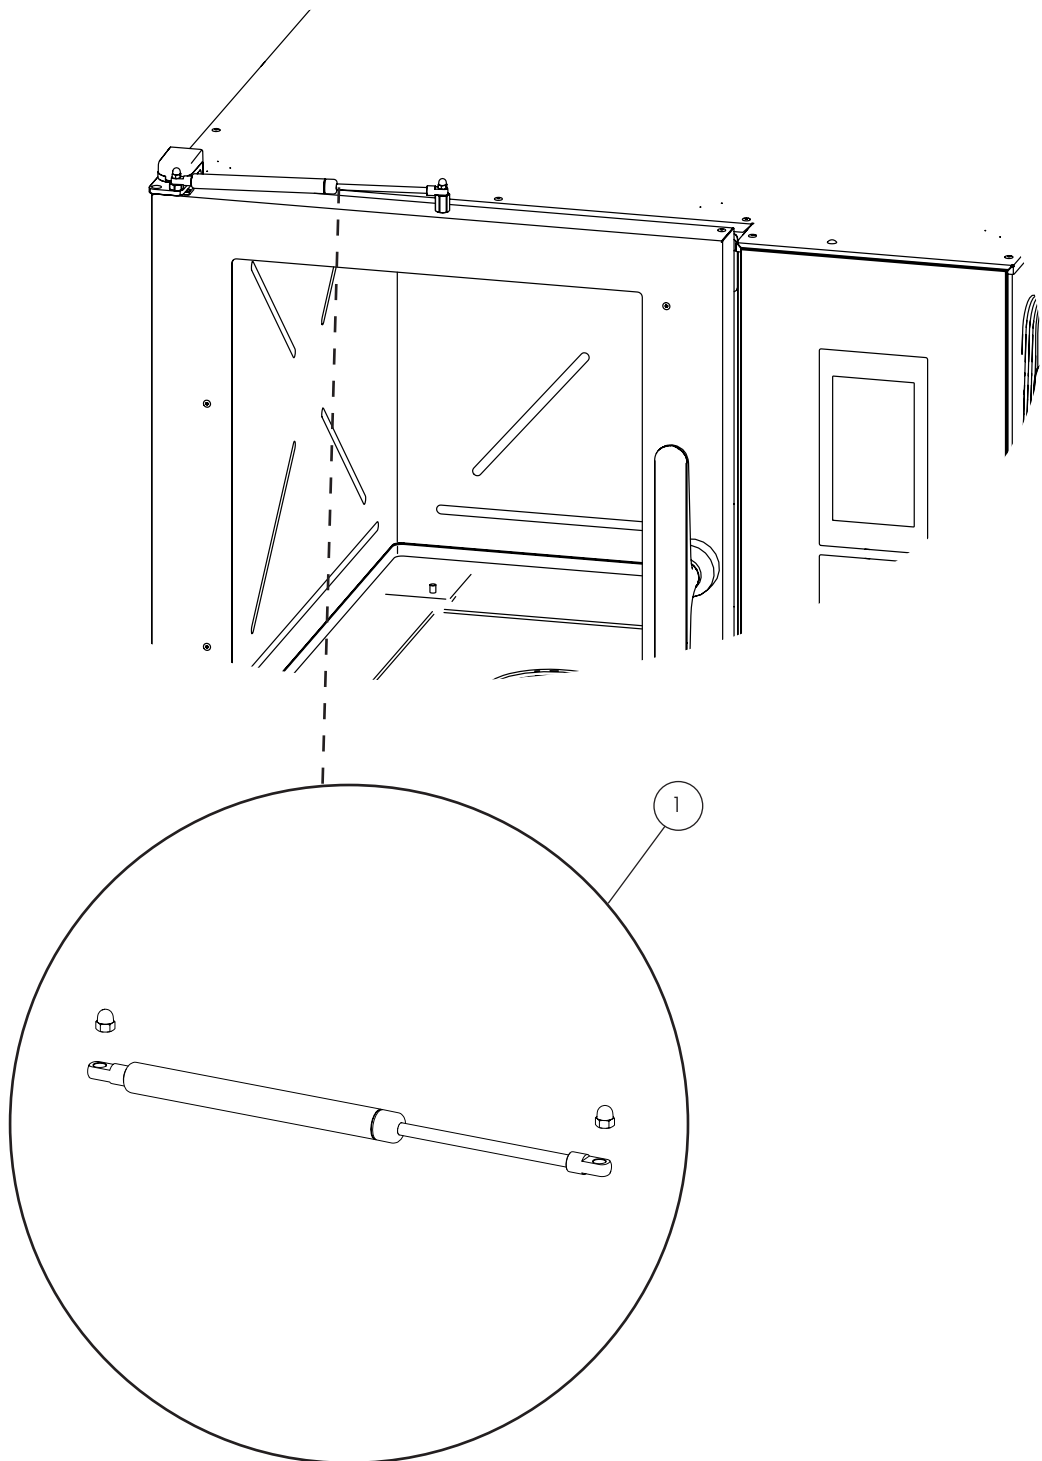

Marine

POS.	PART NO.	DESCRIPTION
1	110231	Spring for door 6&10-X/1GN, marine, spare parts
1	110230	Spring for door 20-X/1GN, marine, spare parts