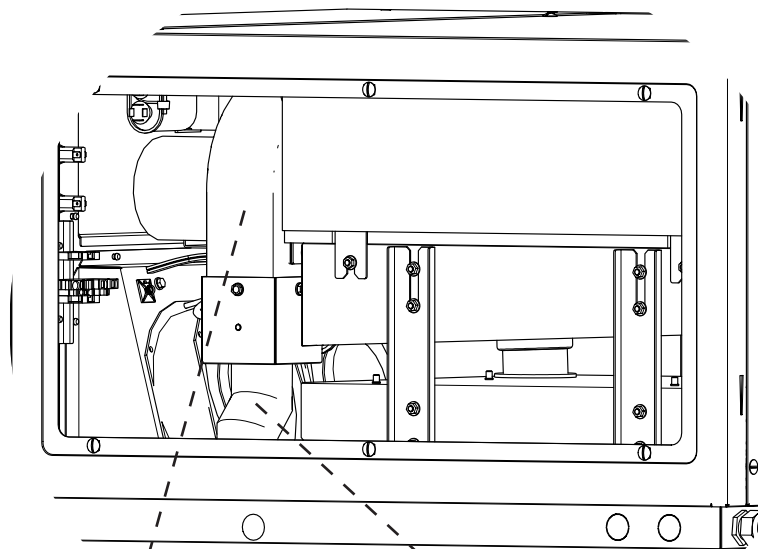

POS.	PART NO.	DESCRIPTION
16	112276	Gasket, blower, Hoodini, spare parts
17	112275	Catalytic converter, Hoodini, spare parts
18	112295	Heating element, 230V, Hoodini, spare parts

Invoq Hoodini