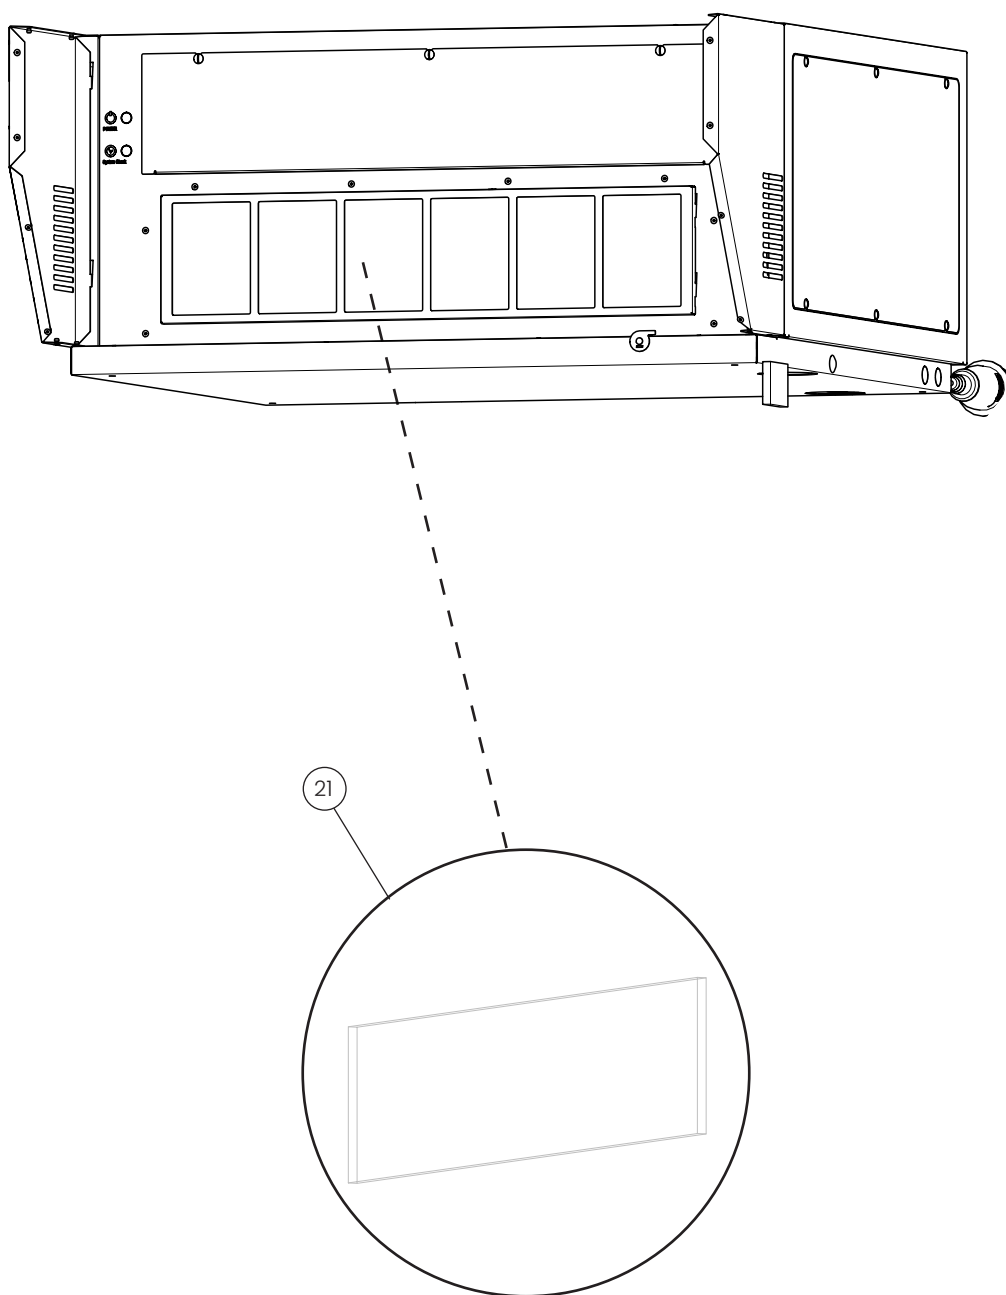

POS.	PART NO.	DESCRIPTION
19	113761	Blower, 230V, Hoodini, X/1 GN, spare parts
20	113758	Hose kit, L: 40, 50 and 70, Hoodini, spare parts

Invoq Hoodini