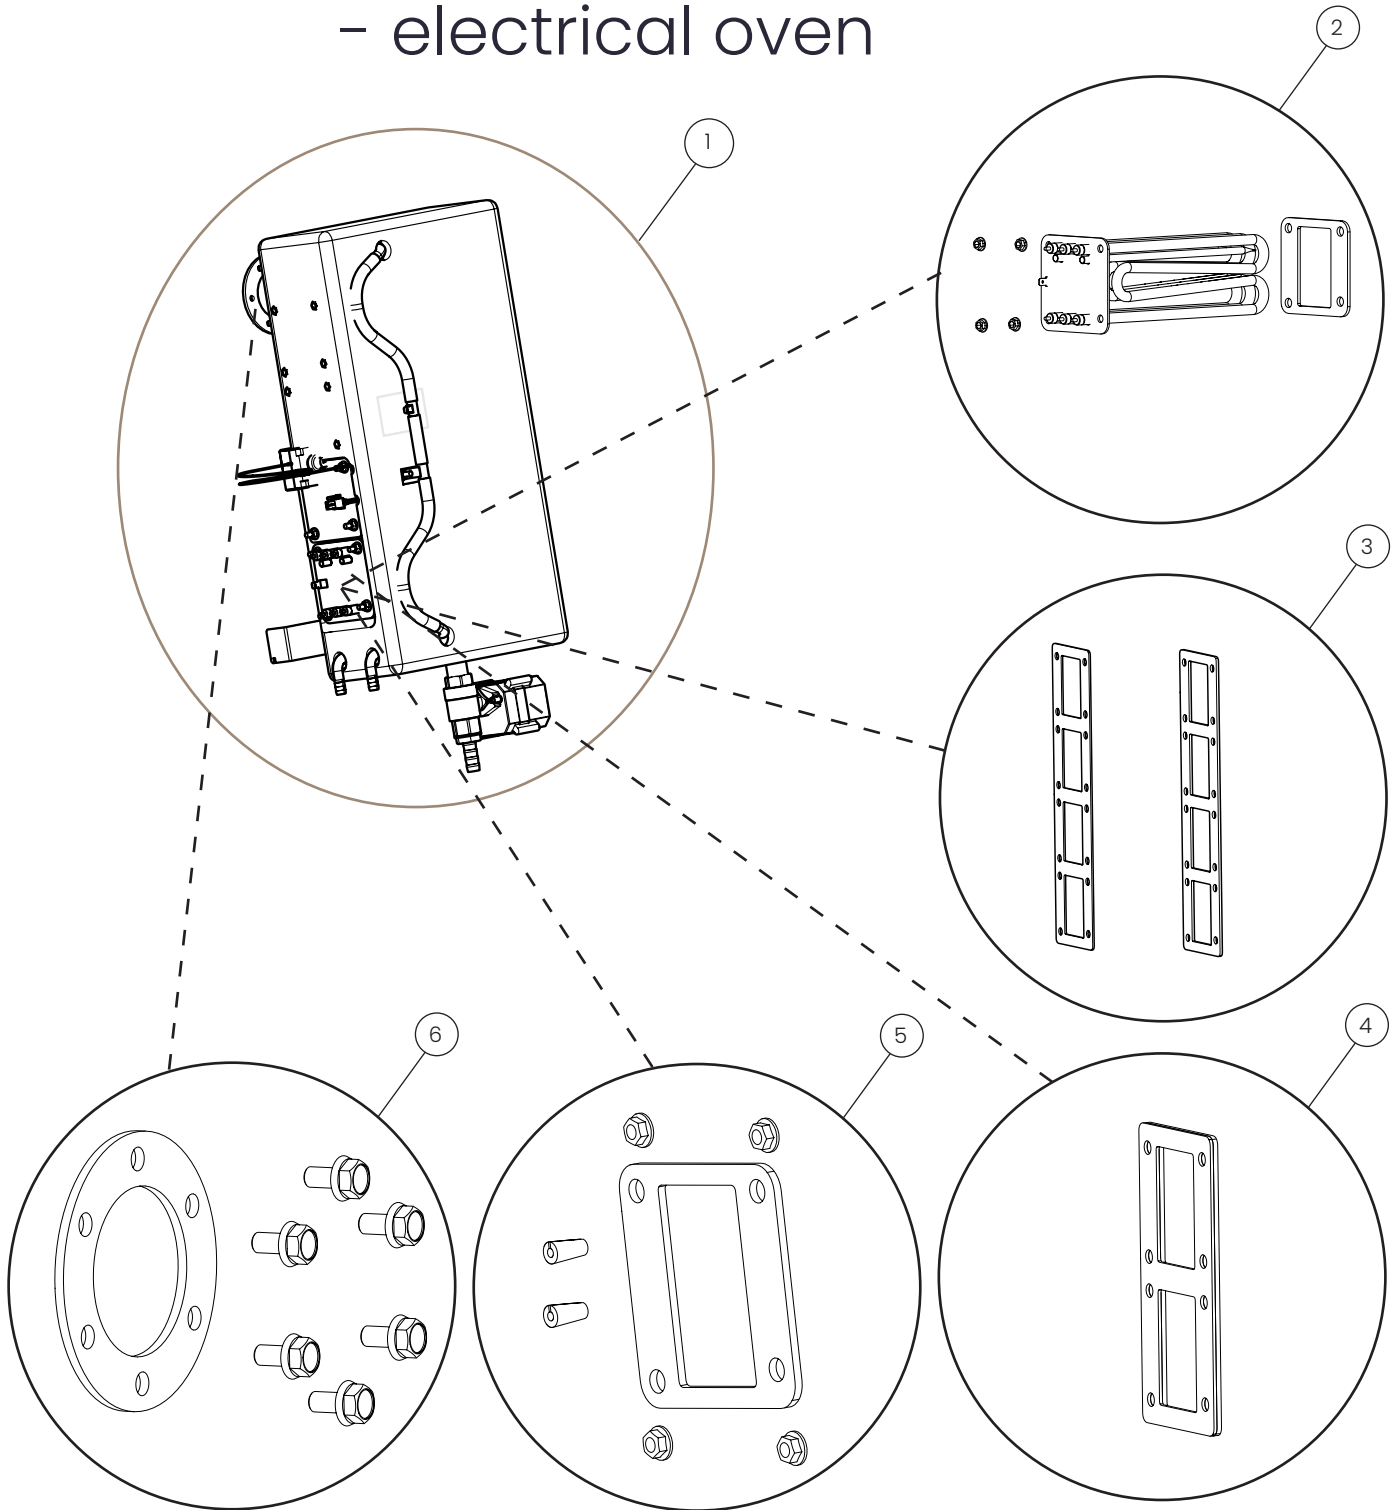

Steam generator - electrical oven

POS.	PART NO.	DESCRIPTION
1	110113	Steam generator, electric, 6-1/1 GN, spare parts
1	110111	Steam generator, electric, 6-2/1 GN & 10-X/1 GN, spare parts
1	110112	Steam generator, electric, 20-X/1 GN, spare parts
2	109366	Heating element, 208-240V, spare parts
3	111059	Reinforcement plate and gasket, 20-X/1 GN, spare parts
4	111060	Reinforcement plate and gasket, 6-X/1 GN & 10-X/1 GN, spare parts
5	114143	Gasket, heating element, steam generator, spare parts
6	112467	Gasket, Ø50-82, spare parts