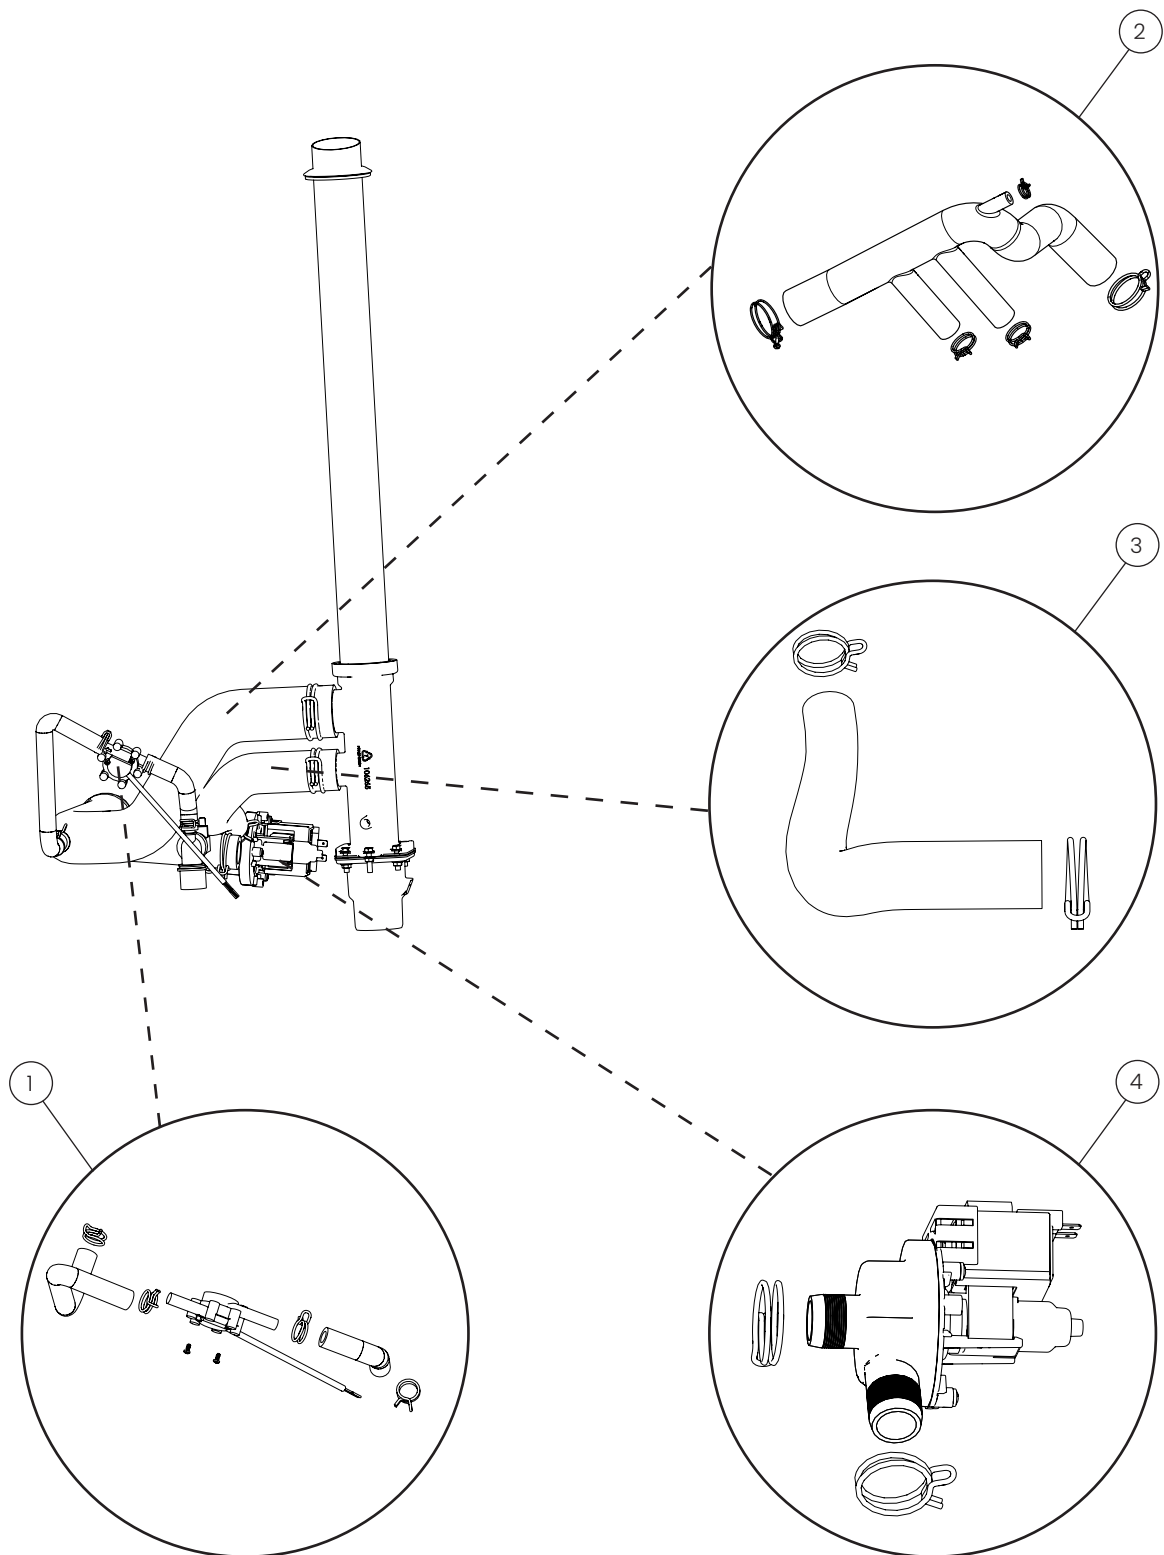

Drain

POS.	PART NO.	DESCRIPTION
1	109080	Flow sensor, spare parts
2	109075	Drain hose, 1/1 GN, spare parts
2	109076	Drain hose, 2/1 GN, spare parts
3	109078	Moulded hose for drain, 1/1 GN, spare parts
3	109079	Moulded hose for drain, 2/1 GN, spare parts
4	109124	Drain pump, 120VAC, spare parts
4	109077	Drain pump, 230VAC, spare parts