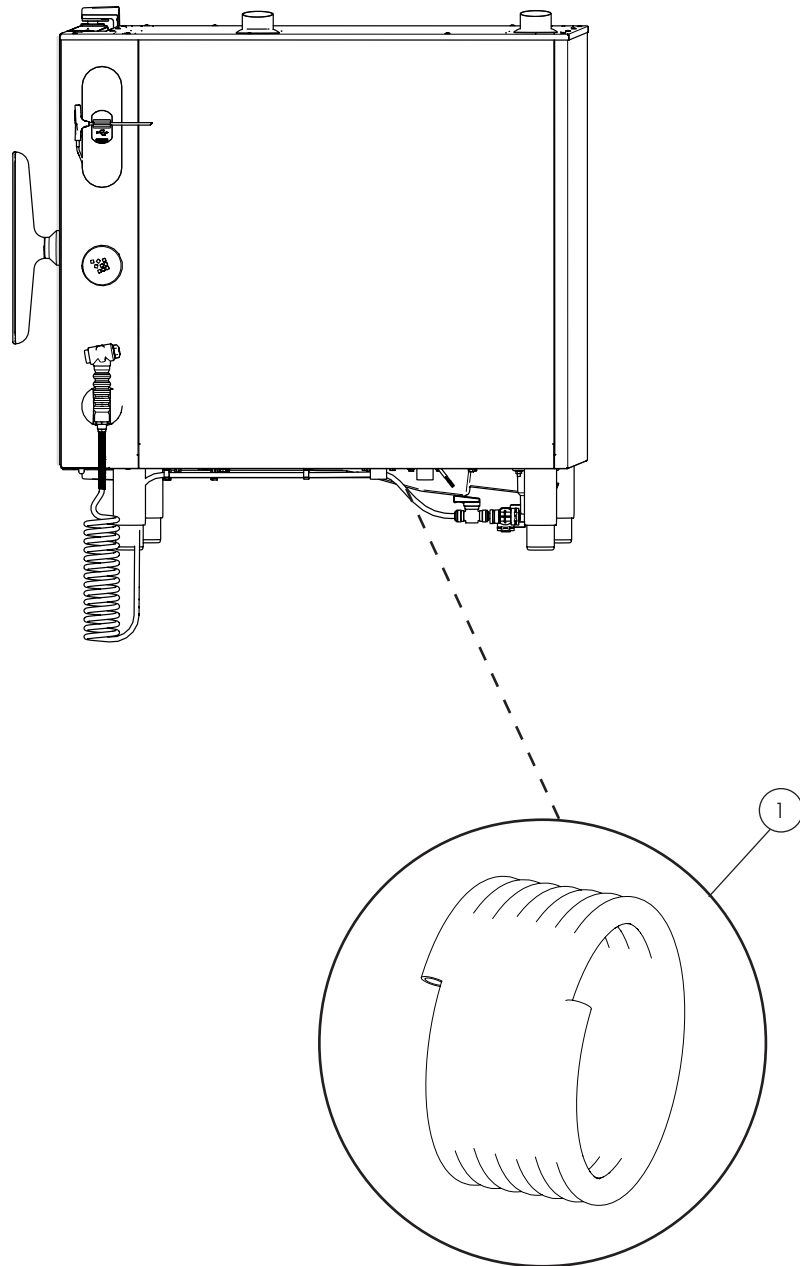

POS.	PART NO.	DESCRIPTION
1	112221	Hose, straight, for HydroShield, spare parts
2	112220	Hose, angled, for HydroShield, spare parts
3	112219	Filter head, HydroShield, spare parts

Miscellaneous