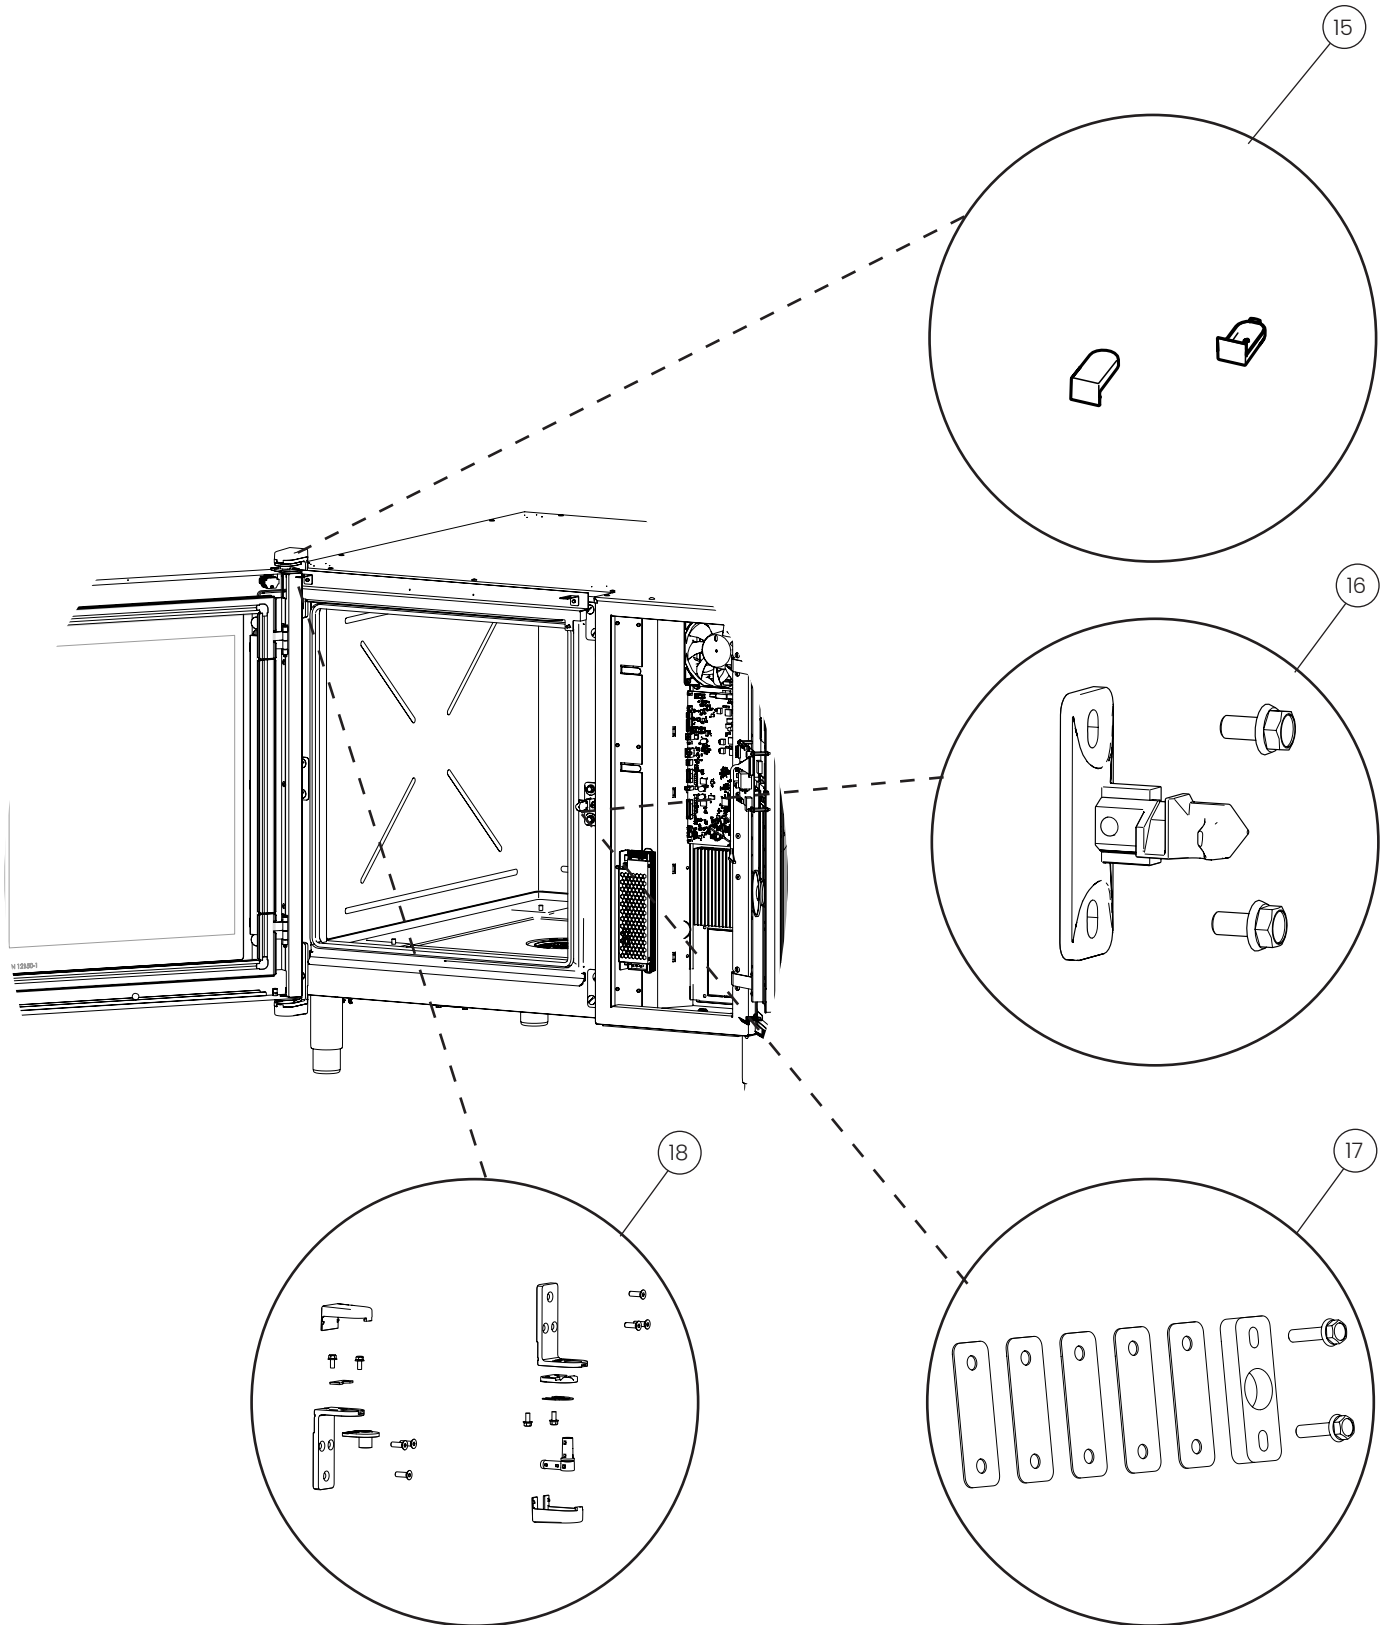

Door

POS.	PART NO.	DESCRIPTION
15	109944	Covers for hinges 6&10-x/1 GN, spare parts
15	109945	Covers for hinges 20-x/1 GN, spare parts
16	110073	Catch for door, spare parts
17	112592	Spacer, door hatch, 20-X/1 GN, spare parts
18	110044	Hinges 6&10-x/1 GN, spare parts
18	110045	Hinges 20-x/1 GN, spare parts