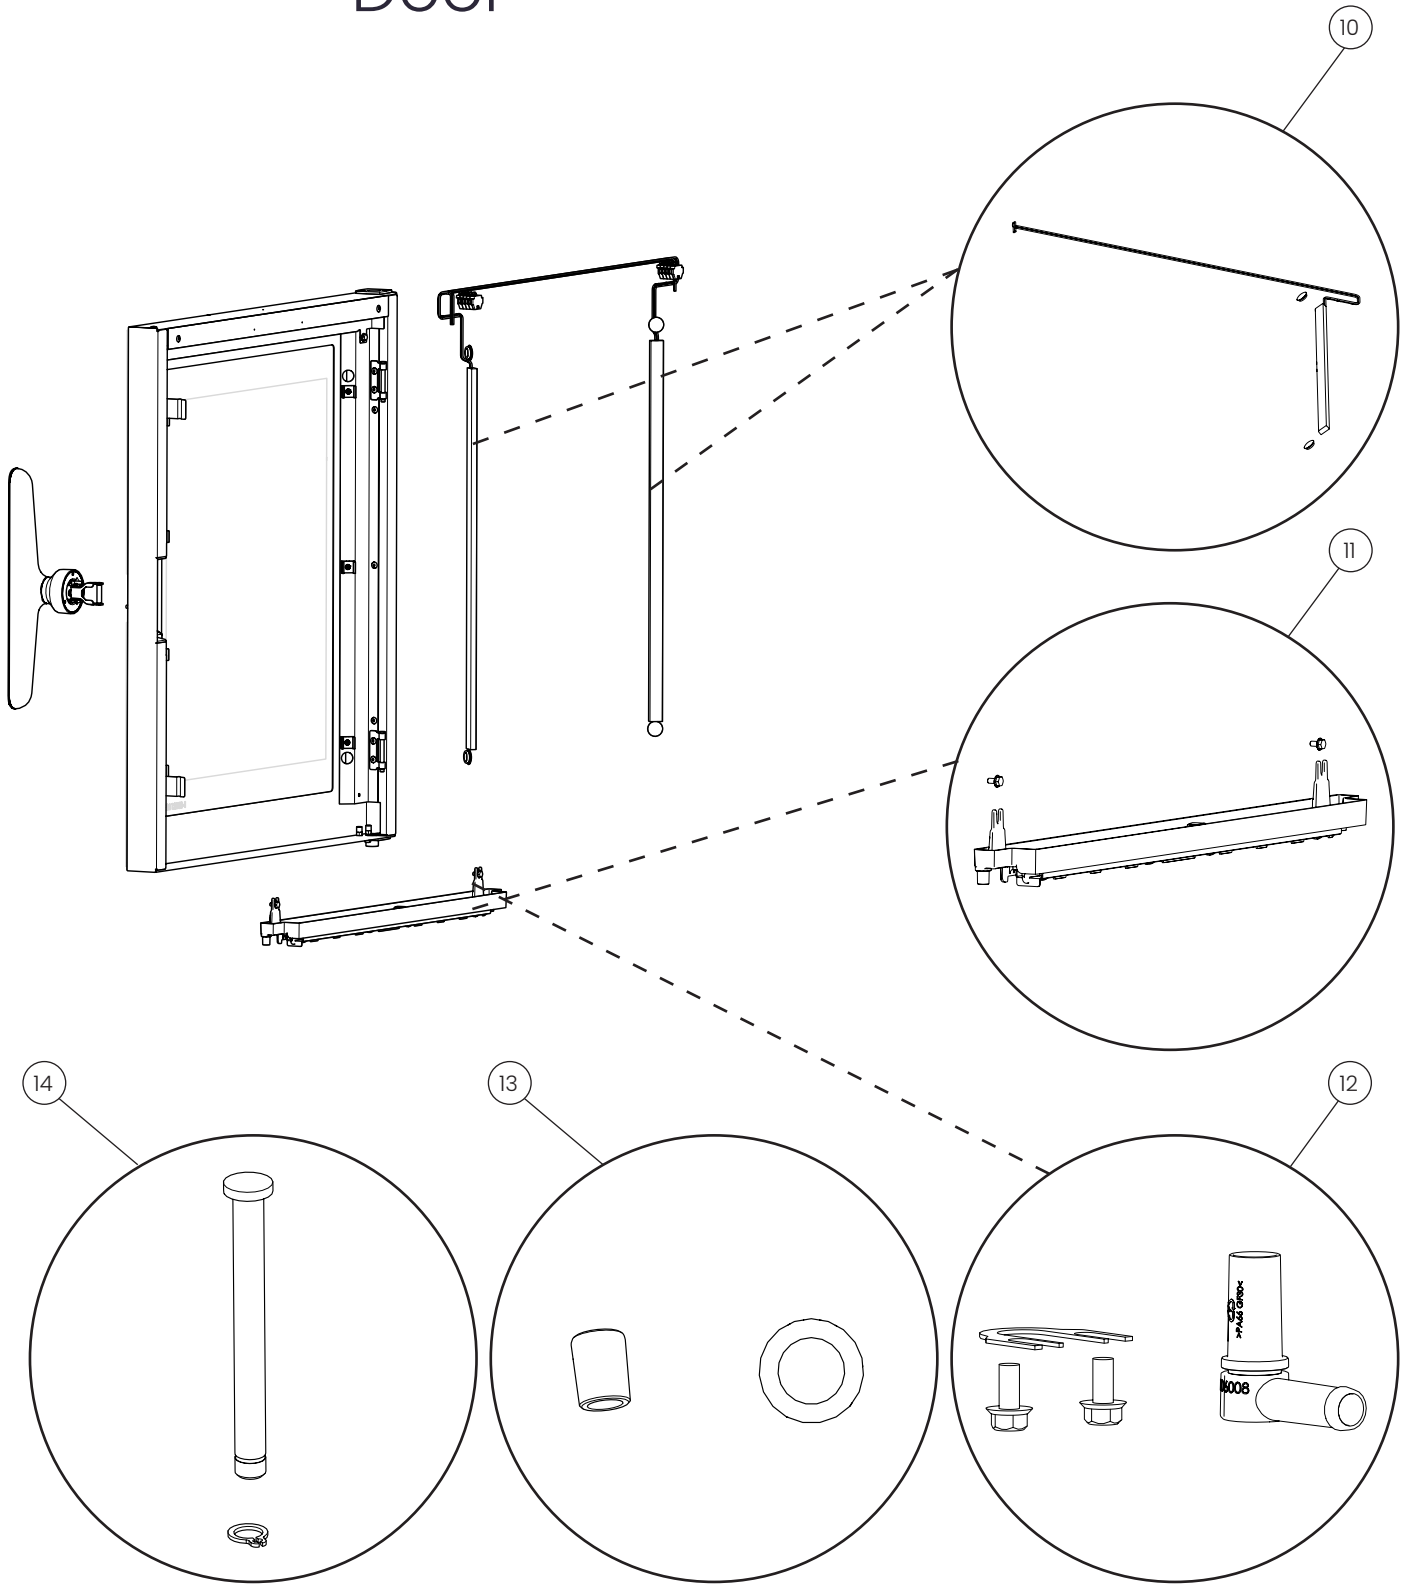

Door

POS	PART NO.	DESCRIPTION
4	109905	Middle glass 20-1/1 GN, spare parts
4	109902	Middle glass 6-2/1 GN, spare parts
4	109904	Middle glass 10-2/1 GN, spare parts
4	109906	Middle glass 20-2/1 GN, spare parts
5	113929	Springs for door glass, 20-X/1 GN, MK3, spare parts
6	114787	3 x adjustment feet, 6&10 x-/1 GN, spare parts
6	114788	8 x adjustment feet, 20-x-/1 GN, spare parts

Door

POS.	PART NO.	DESCRIPTION
7	109939	Door handle, spare parts
8	109942	Closing spring, spare parts
9	109943	Return spring, spare parts

Door

POS.	PART NO.	DESCRIPTION
10	109946	Led lights 6-x/1 GN, spare parts
10	109947	Led lights 10-x/1 GN, spare parts
10	109948	Led lights 20-x/1 GN, spare parts
11	109940	Drip tray 1/1 GN, spare parts
11	109941	Drip tray 2/1 GN, spare parts
12	110072	L piece for drip tray, spare parts
13	112184	O-ring and plug for drip tray, spare parts
14	112183	Pin for hinges, glasses, and panels