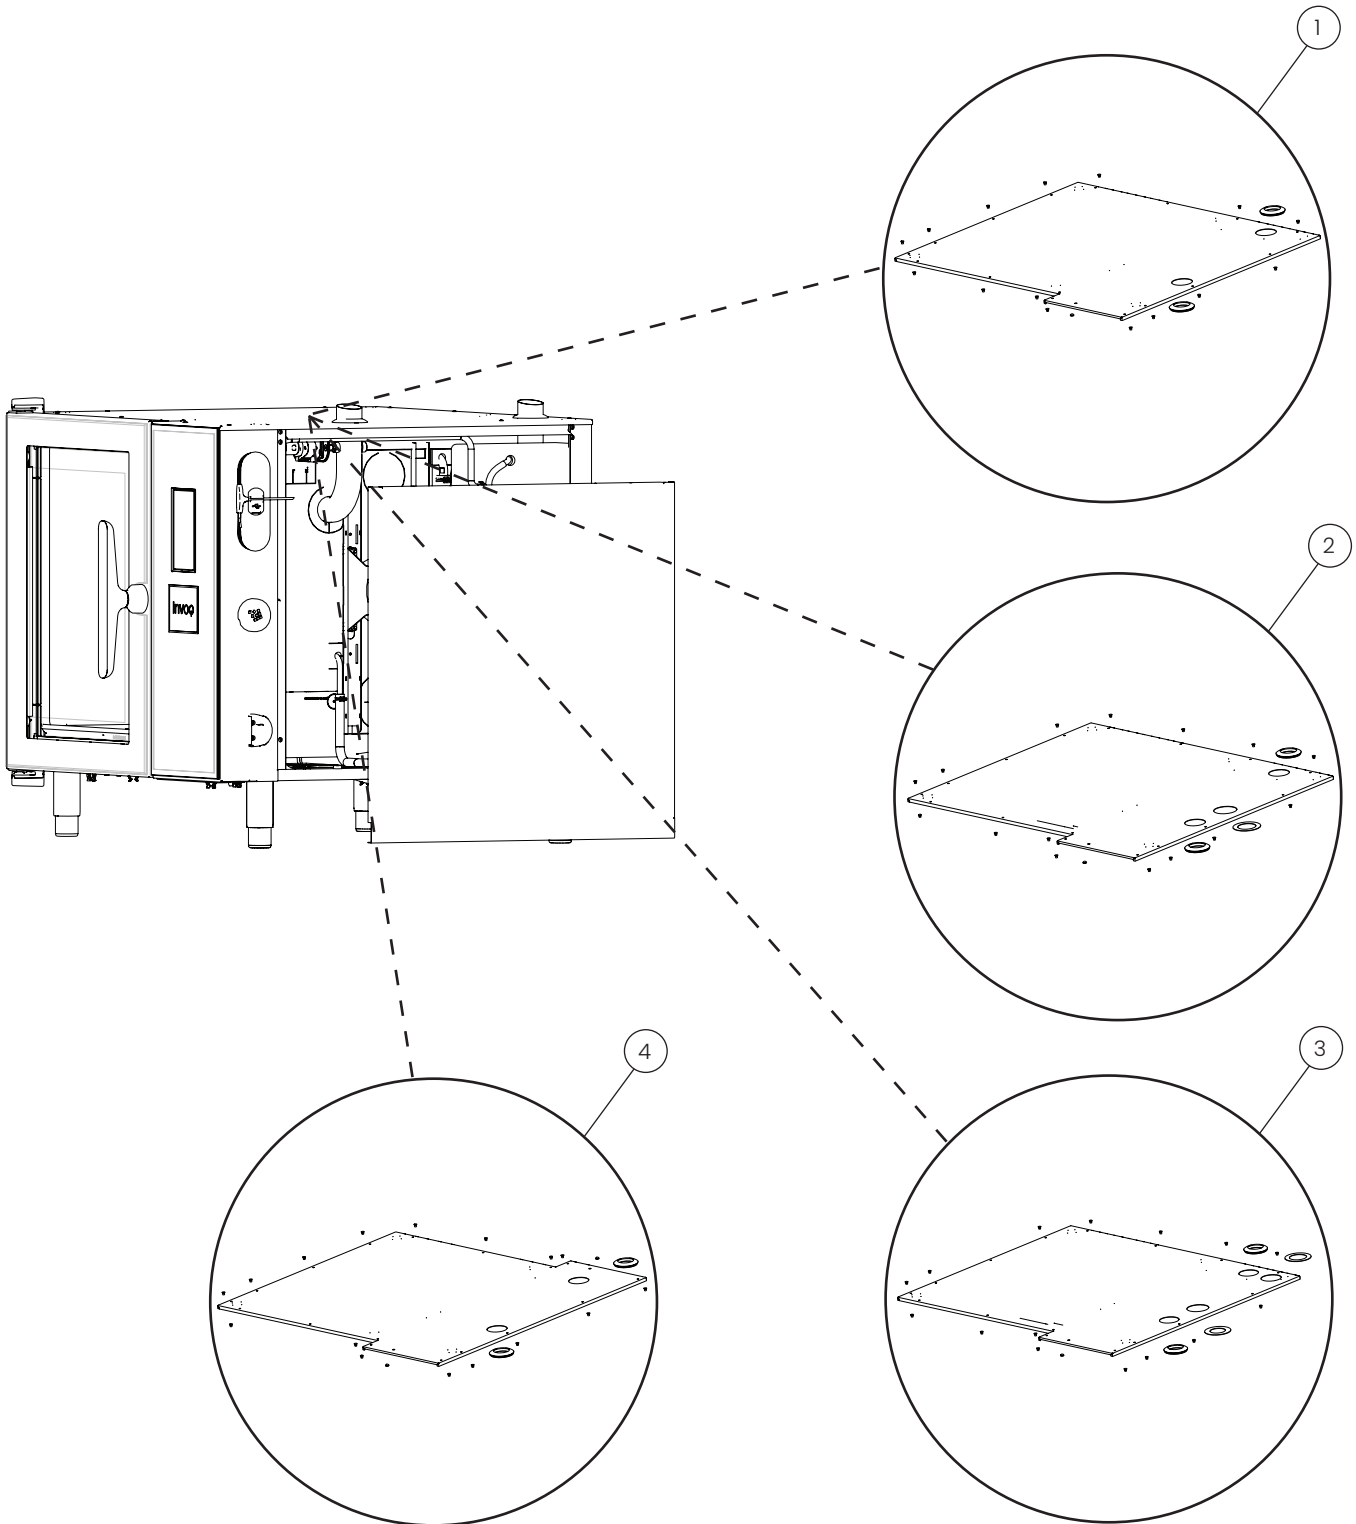

Roof

POS.	PART NO.	DESCRIPTION
1	114613	Roof, 6&10-1/1 GN, electrical oven, spare parts
1	114614	Roof, 6&10-2/1 GN, electrical oven, spare parts
1	114620	Roof, 20-1/1 GN, electrical oven, spare parts
1	114621	Roof, 20-2/1 GN, electrical oven, spare parts
2	114616	Roof, 6&10-1/1 GN, Bake/Combi, gas oven, spare parts
2	114617	Roof, 6&10-2/1 GN, Bake/Combi, gas oven, spare parts
3	114618	Roof, 6&10-1/1 GN, Hybrid, gas oven, spare parts
3	114619	Roof, 6&10-2/1 GN, Hybrid, gas oven, spare parts
4	114615	Roof, 1/1 GN,, PassThrough, electrical oven, spare parts