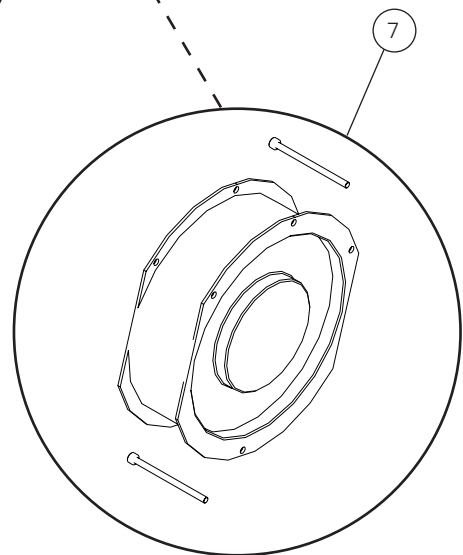

Invoq Hoodini

POS.	PART NO.	DESCRIPTION
5	112259	Capacitor, Hoodini, spare parts
6	112258	Indicator light, 230V,, Hoodini, spare parts
7	112257	Cooling fan, 230V, Hoodini, spare parts