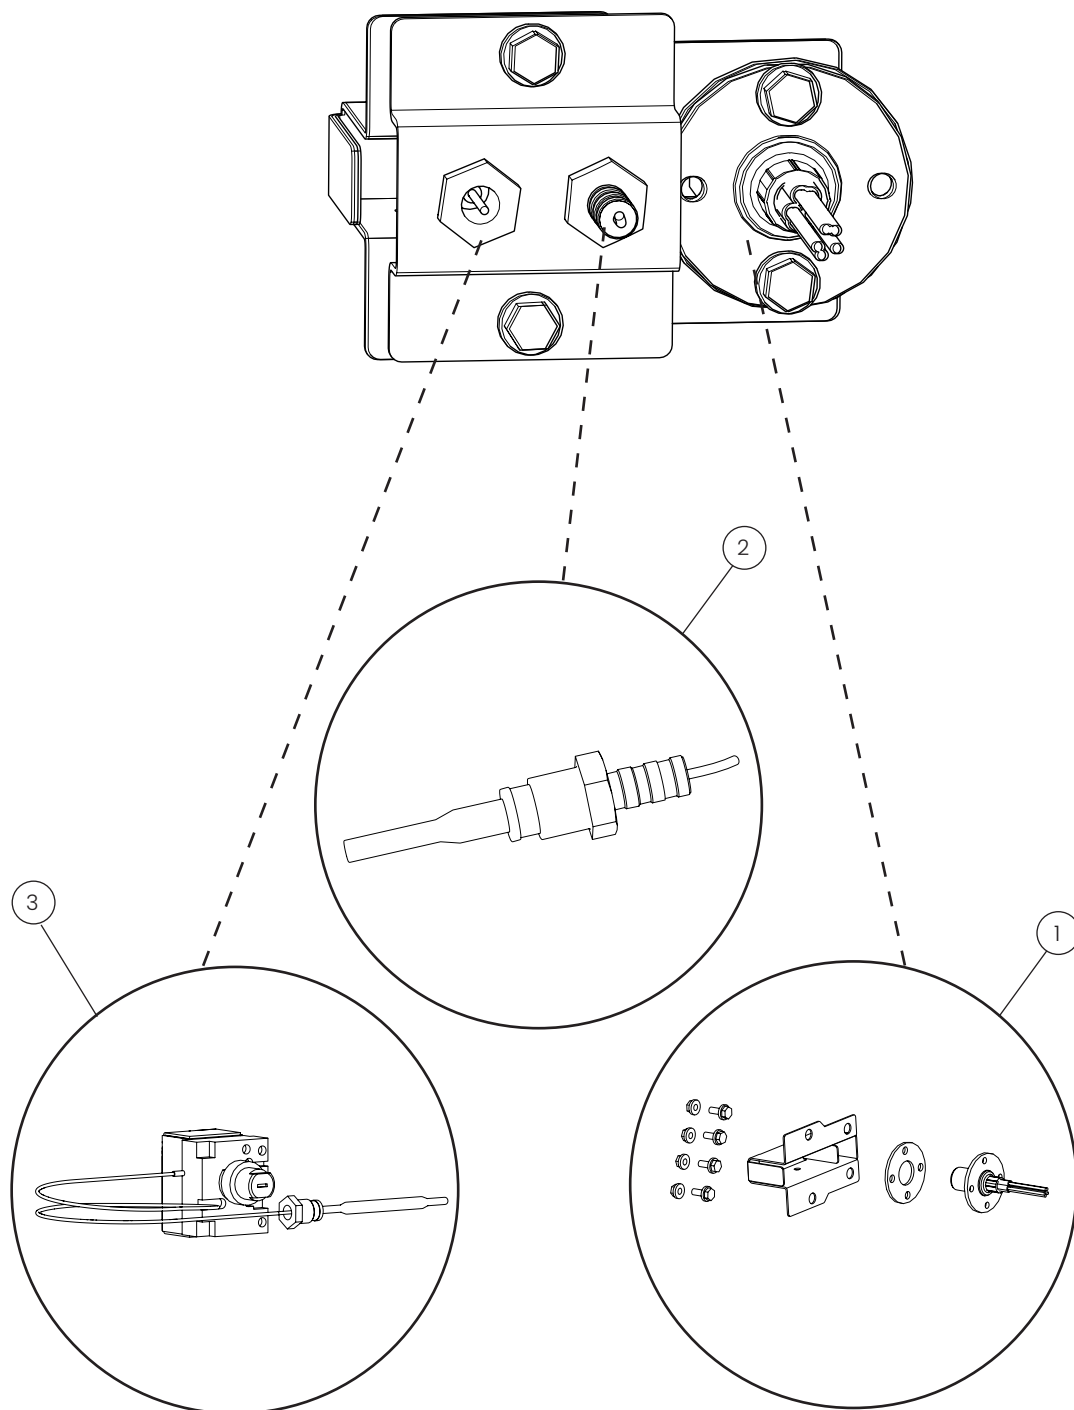

POS.	PART NO.	DESCRIPTION
1	109024	Fan wheel, 6-x/1 GN, spare parts
1	109025	Fan wheel, 10&20-x/1 GN, spare parts
2	109026	Fan motor, 230VAC, 50Hz/60Hz, 420W, spare parts
3	109321	Gasket for motor shaft, spare parts
4	38520001	Puller for fan wheel, spare parts

Oven sensors