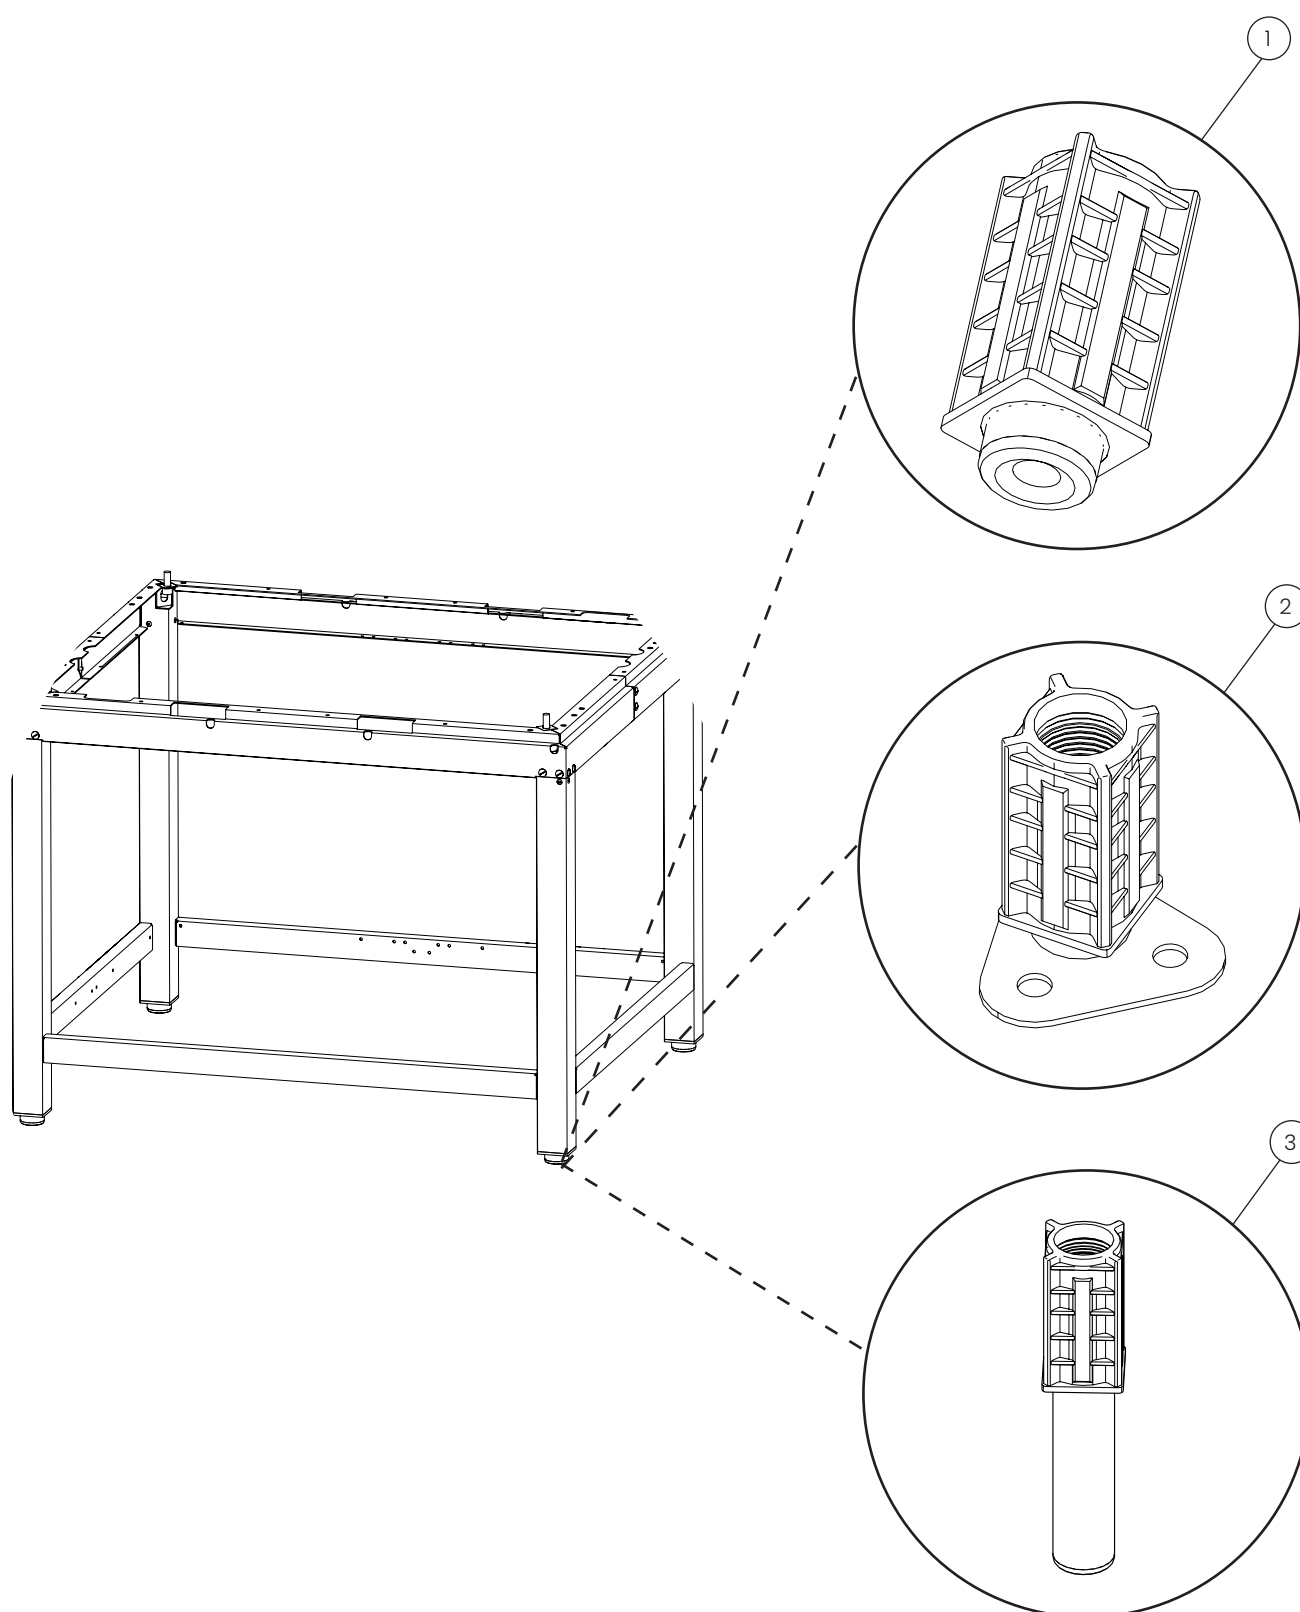

Stand

POS.	PART NO.	DESCRIPTION
1	112040	Standard foot, spare parts
2	112042	Floor mounting foot, spare parts
3	112041	Feet for stand, 136-187 mm, spare parts