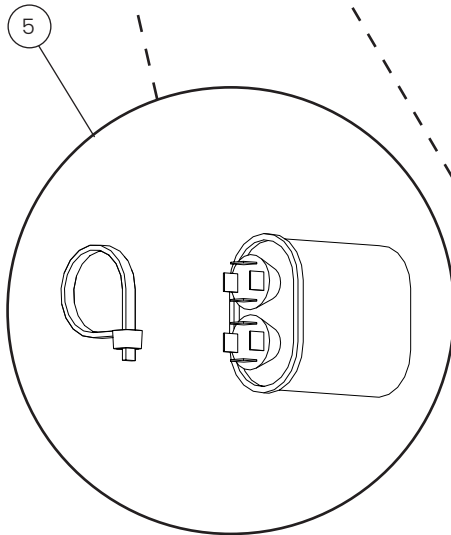

Invoq Hoodini

POS.	PART NO.	DESCRIPTION
5	112259	Capacitor, Hoodini, spare parts
6	112258	Indicator light, 230V,, Hoodini, spare parts
7	112257	Cooling fan, 230V, Hoodini, spare parts