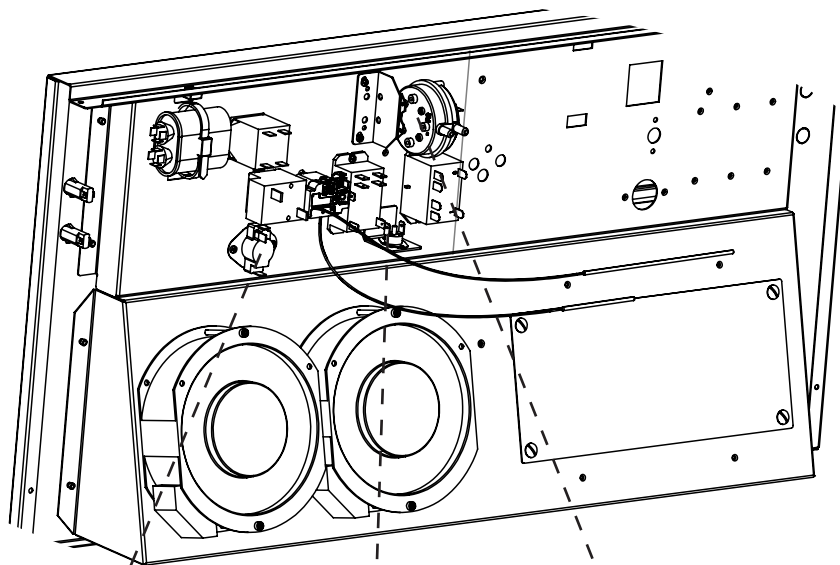

Invoq Hoodini