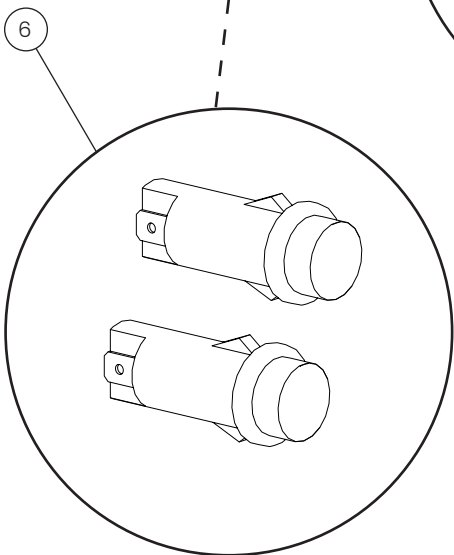

Invoq Hoodini

POS.	PART NO.	DESCRIPTION
5	112259	Capacitor, Hoodini, spare parts
6	112258	Indicator light, 230V,, Hoodini, spare parts
7	112257	Cooling fan, 230V, Hoodini, spare parts