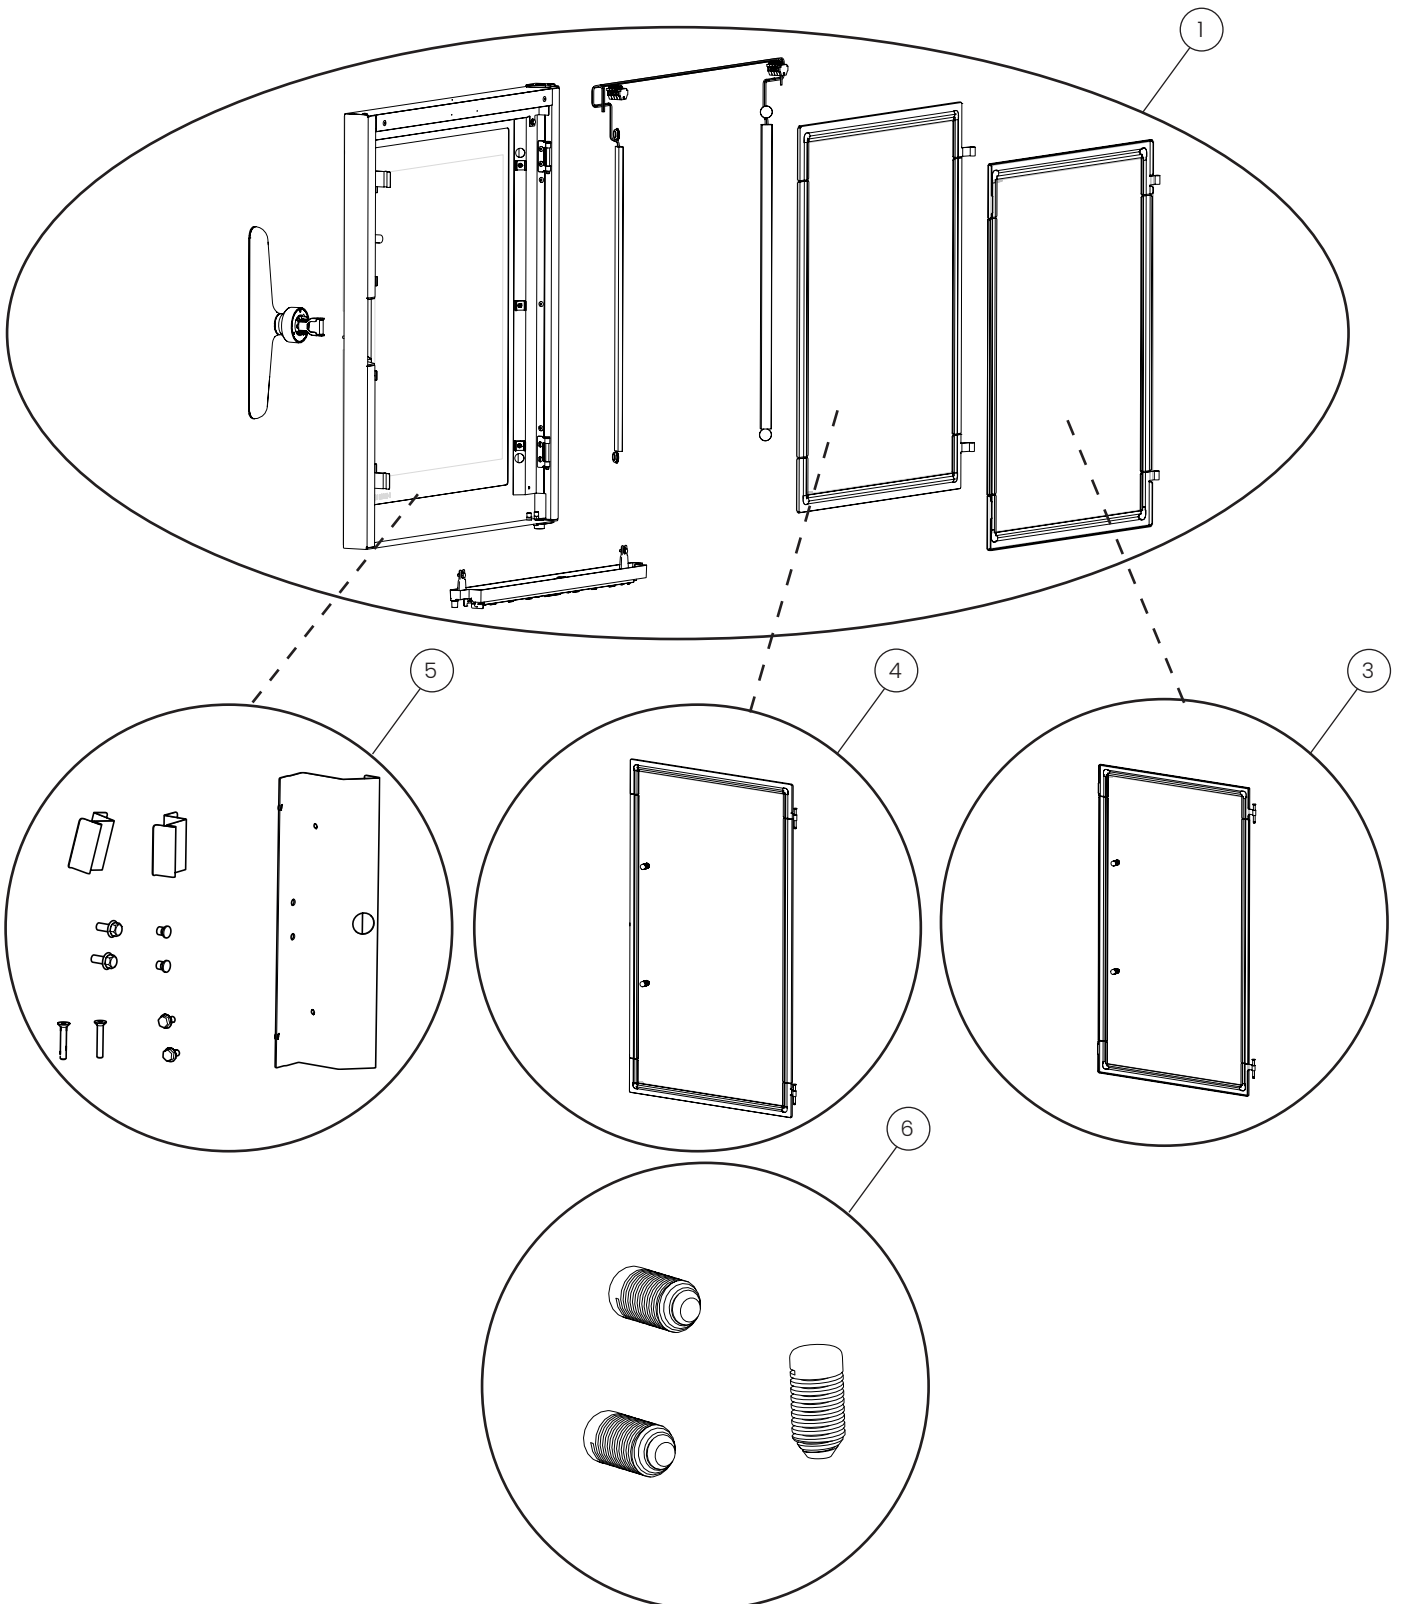

Door

POS	PART NO.	DESCRIPTION
4	109905	Middle glass 20-1/1 GN, spare parts
4	109902	Middle glass 6-2/1 GN, spare parts
4	109904	Middle glass 10-2/1 GN, spare parts
4	109906	Middle glass 20-2/1 GN, spare parts
5	113929	Springs for door glass, 20-X/1 GN, MK3, spare parts
6	114787	3 x adjustment feet, 6&10 x-/1 GN, spare parts
6	114788	8 x adjustment feet, 20-x-/1 GN, spare parts