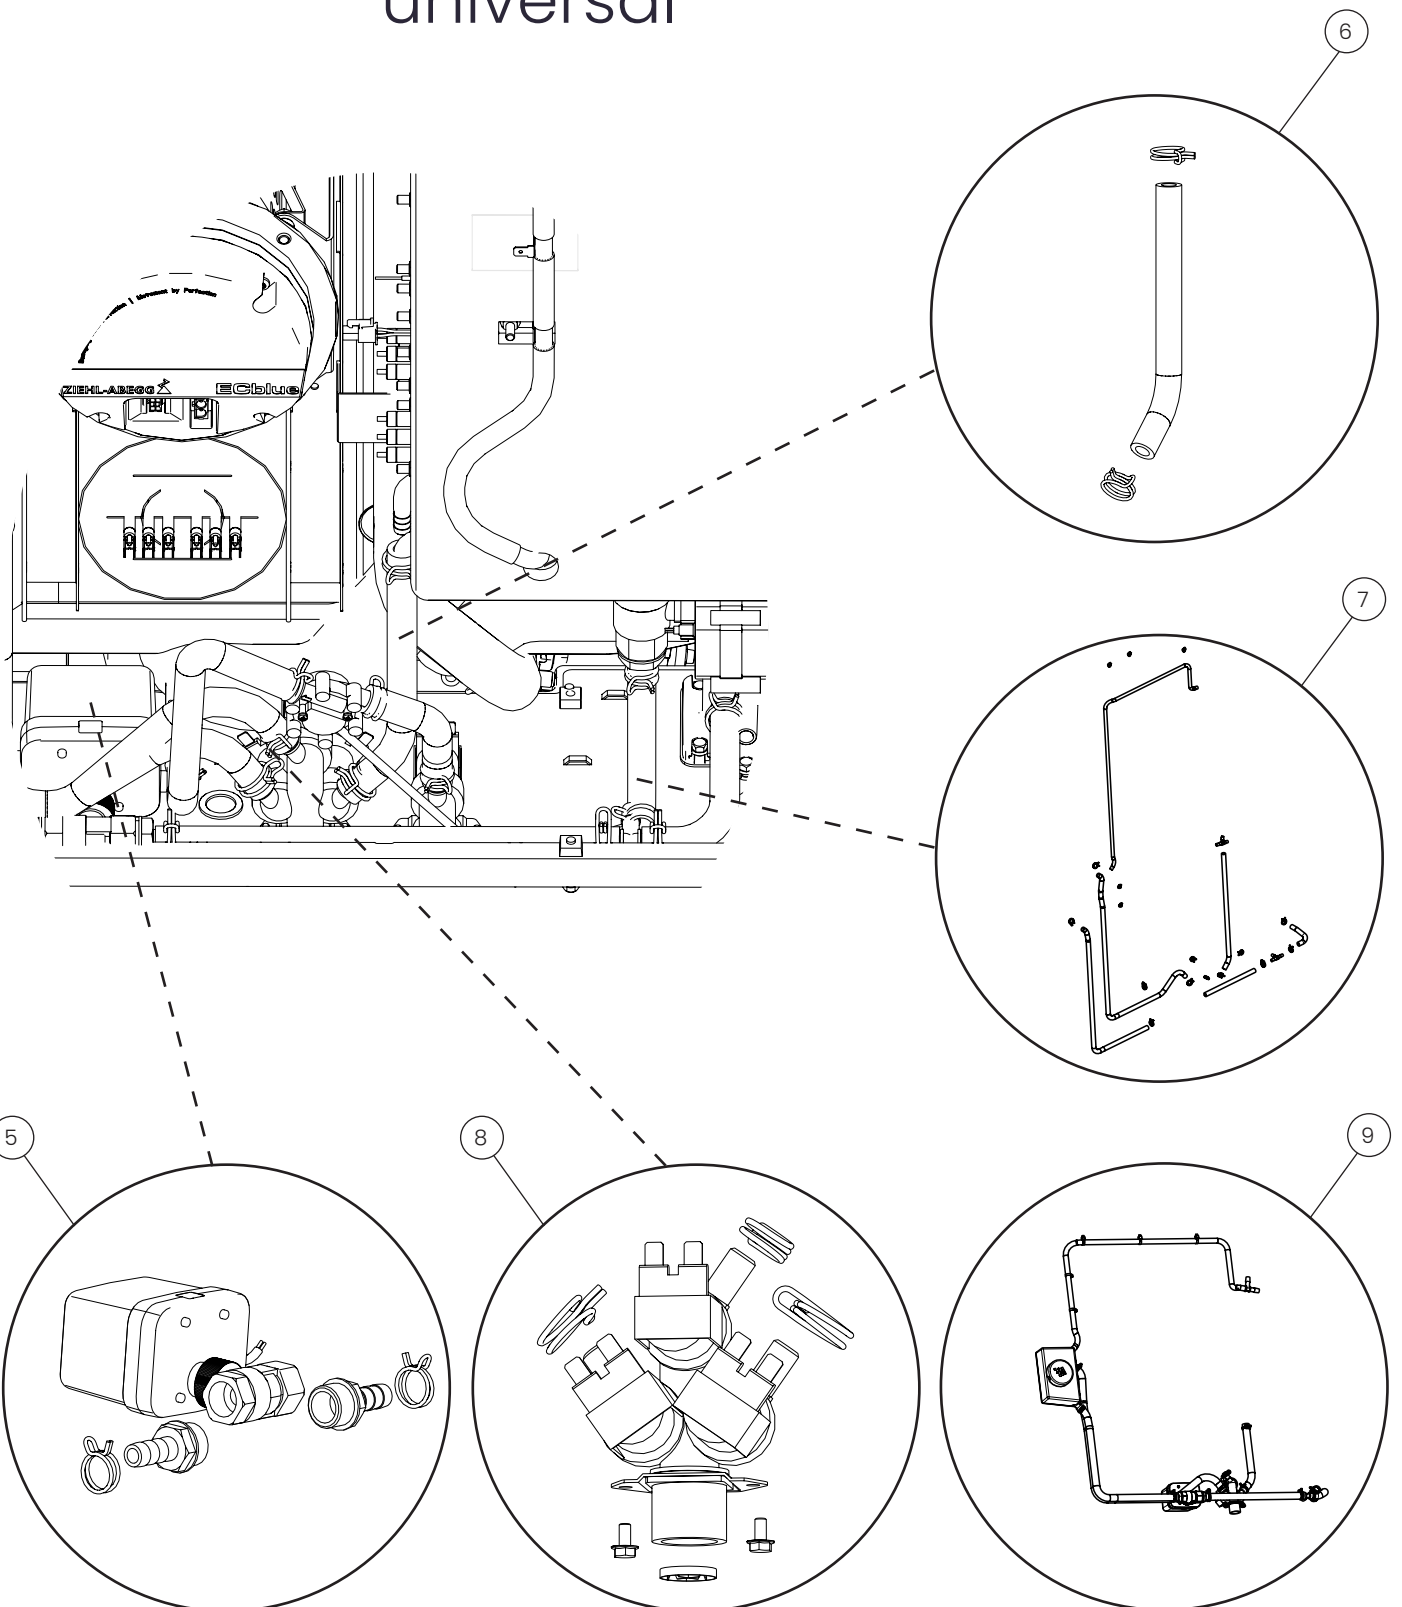

Steam generator - universal

POS.	PART NO.	DESCRIPTION
5	109818	Empty valve for descaling, spare parts
6	109816	Hose for hybrid steam, spare parts
7	109819	Hoses for descale system, spare parts
8	109815	Solenoid valve for hybrid steam, spare parts
9	109817	Descal system, spare parts