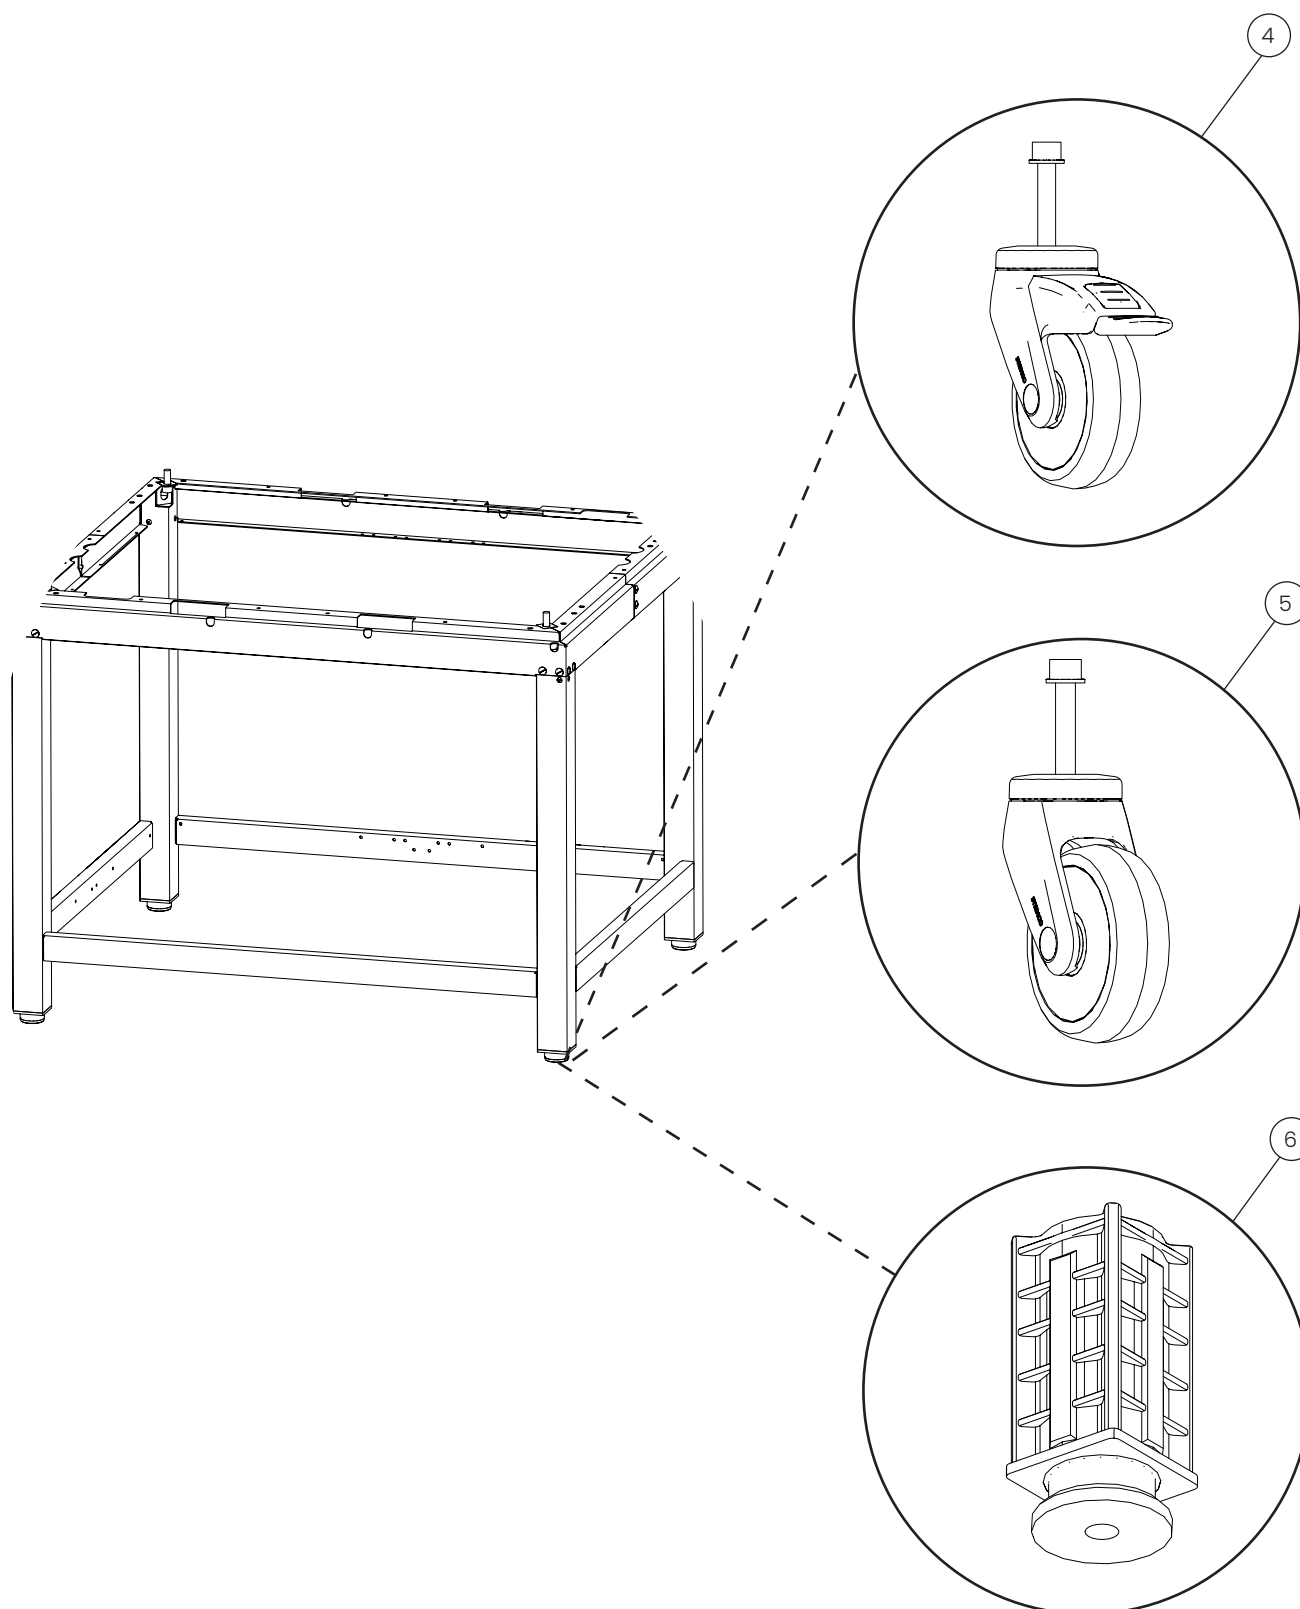

Stand

POS.	PART NO.	DESCRIPTION
4	112044	Castor with brake, spare parts
5	112045	Castor without brake, spare parts
6	112043	Foot for castor, spare parts