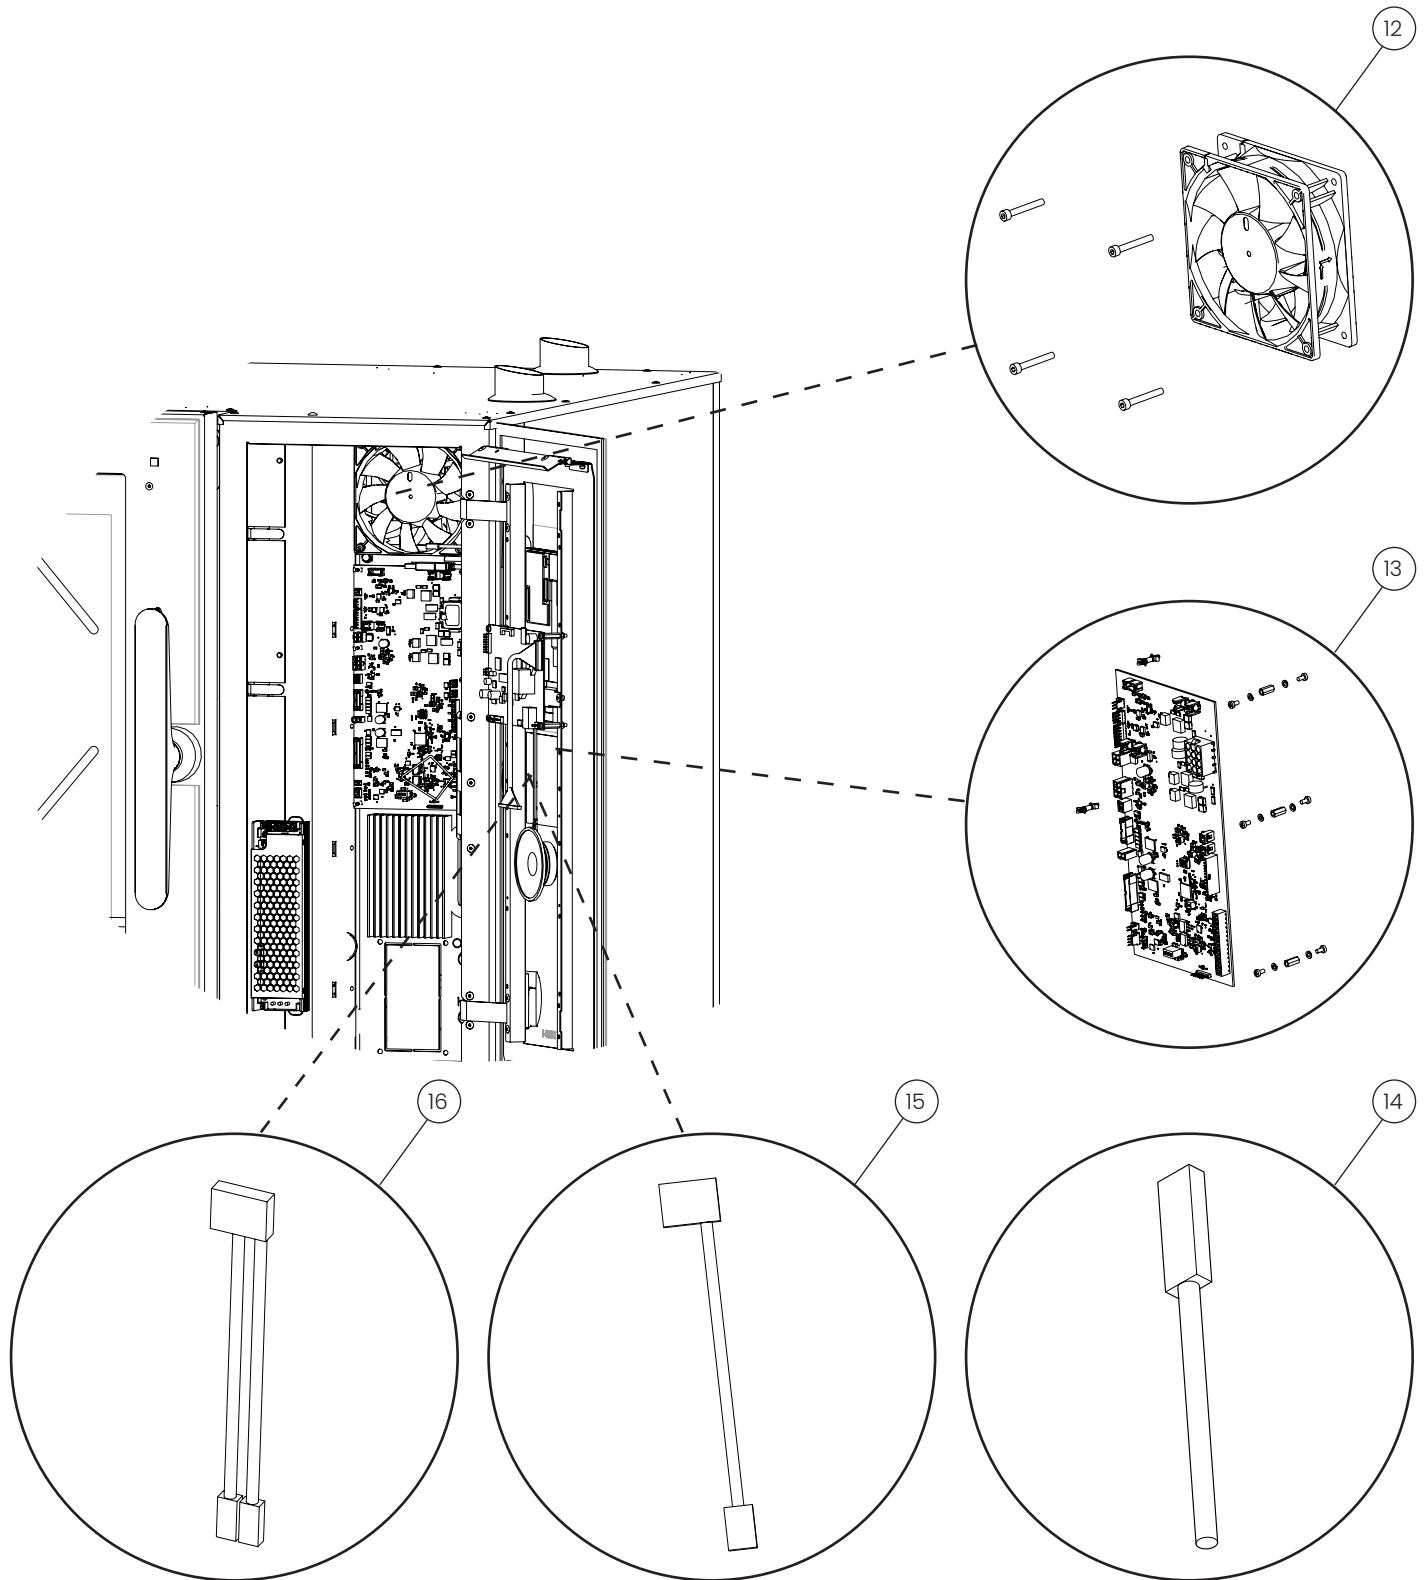

Electrical components

POS.	PART NO.	DESCRIPTION
4	111366	Fuse kit (3x1A, 2x2A, 2x3.15A, 1x5A, 1x10A), spare parts
5	112018	EMC filter, RC, spare parts
6	112894	Modbus cable, fan to fan, 20-x/1, spare parts
7	112017	EMC filter, Line, spare parts
8	114641	Timer relay, K10/11, spare parts

Electrical components

POS.	PART NO.	DESCRIPTION
9	109874	Solid state relay, spare parts
10	109875	Cooling plate for solid state relay, spare parts
11	109876	Power supply unit, spare parts

Electrical components