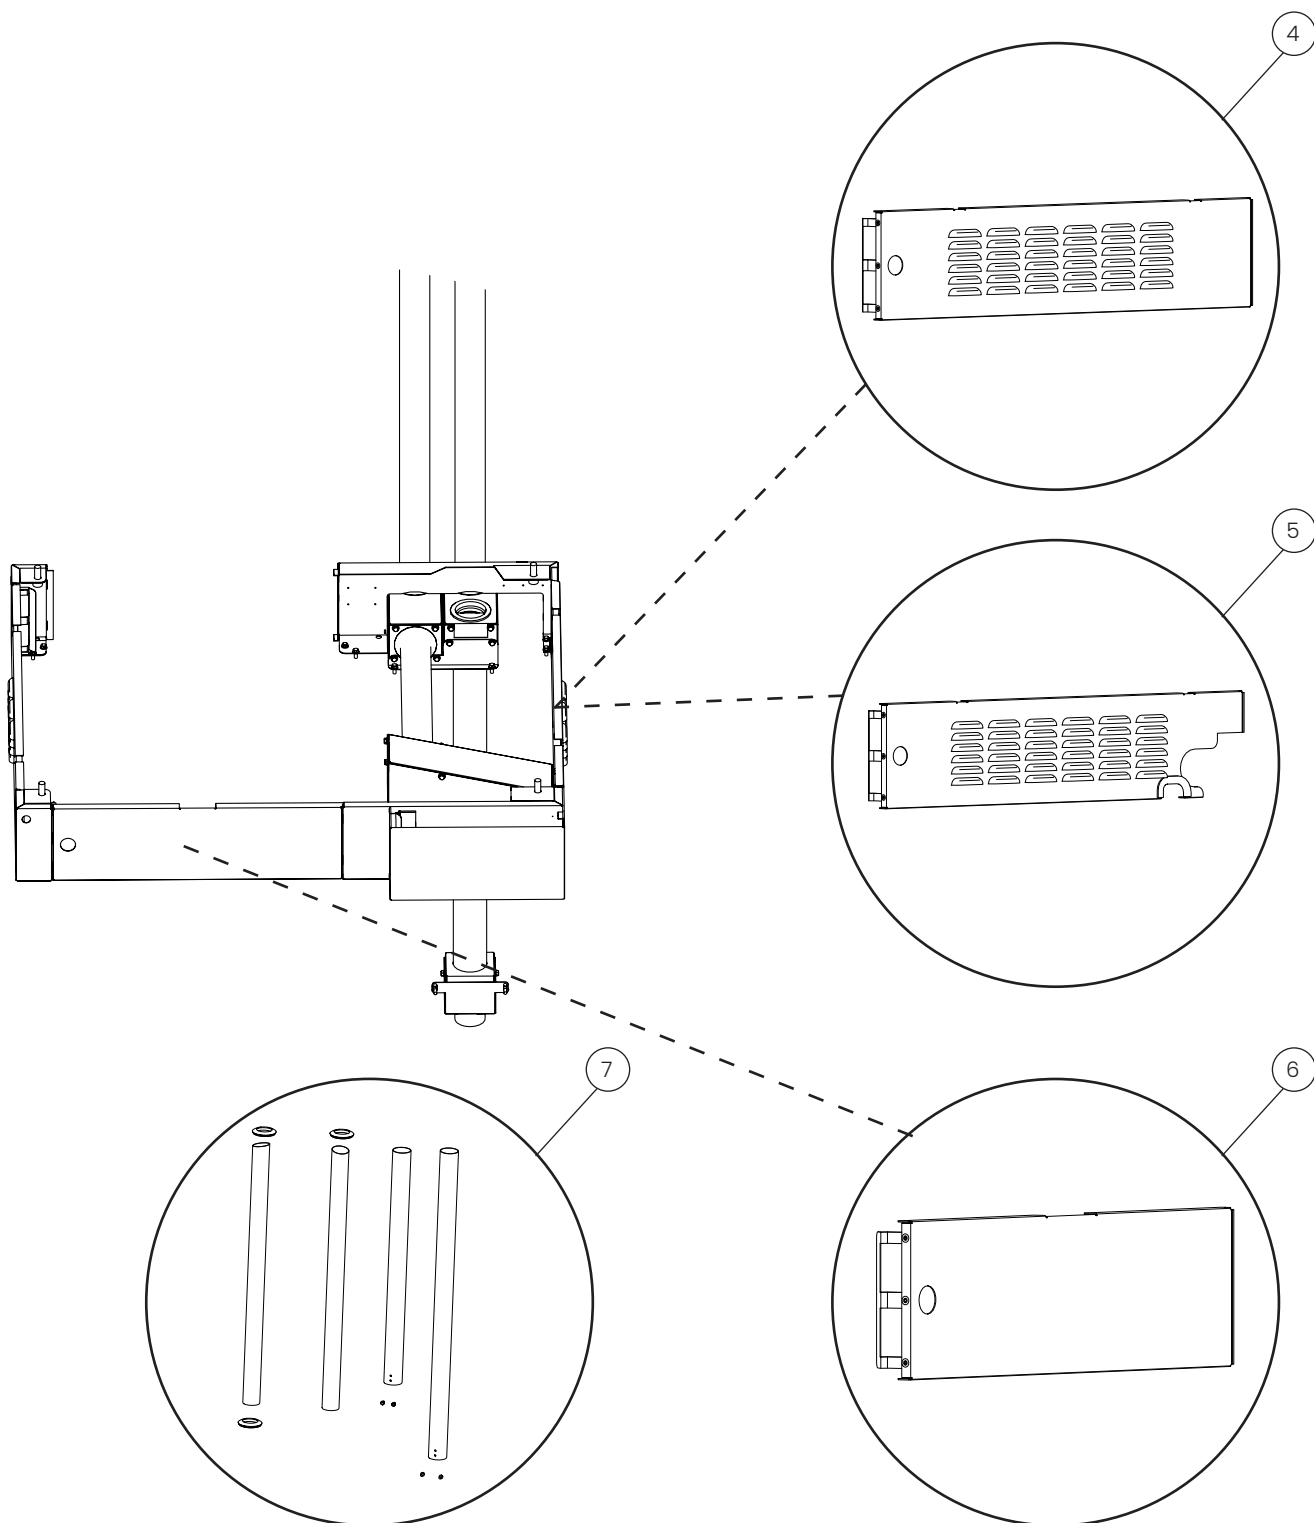

Stackit

POS.	PART NO.	DESCRIPTION
4	113958	Side plate, 1/1 GN, Stackit, spare parts
4	113959	Side plate, 2/1 GN, Stackit, spare parts
5	113960	Side plate, 1/1 GN, PassThrough, Stackit, spare parts
6	113961	Front plate, 1/1 GN, Stackit, spare parts
6	113962	Front plate, 2/1 GN, Stackit, spare parts
7	114144	Pipe kit, 6 & 10-X/1, Stackit, spare parts