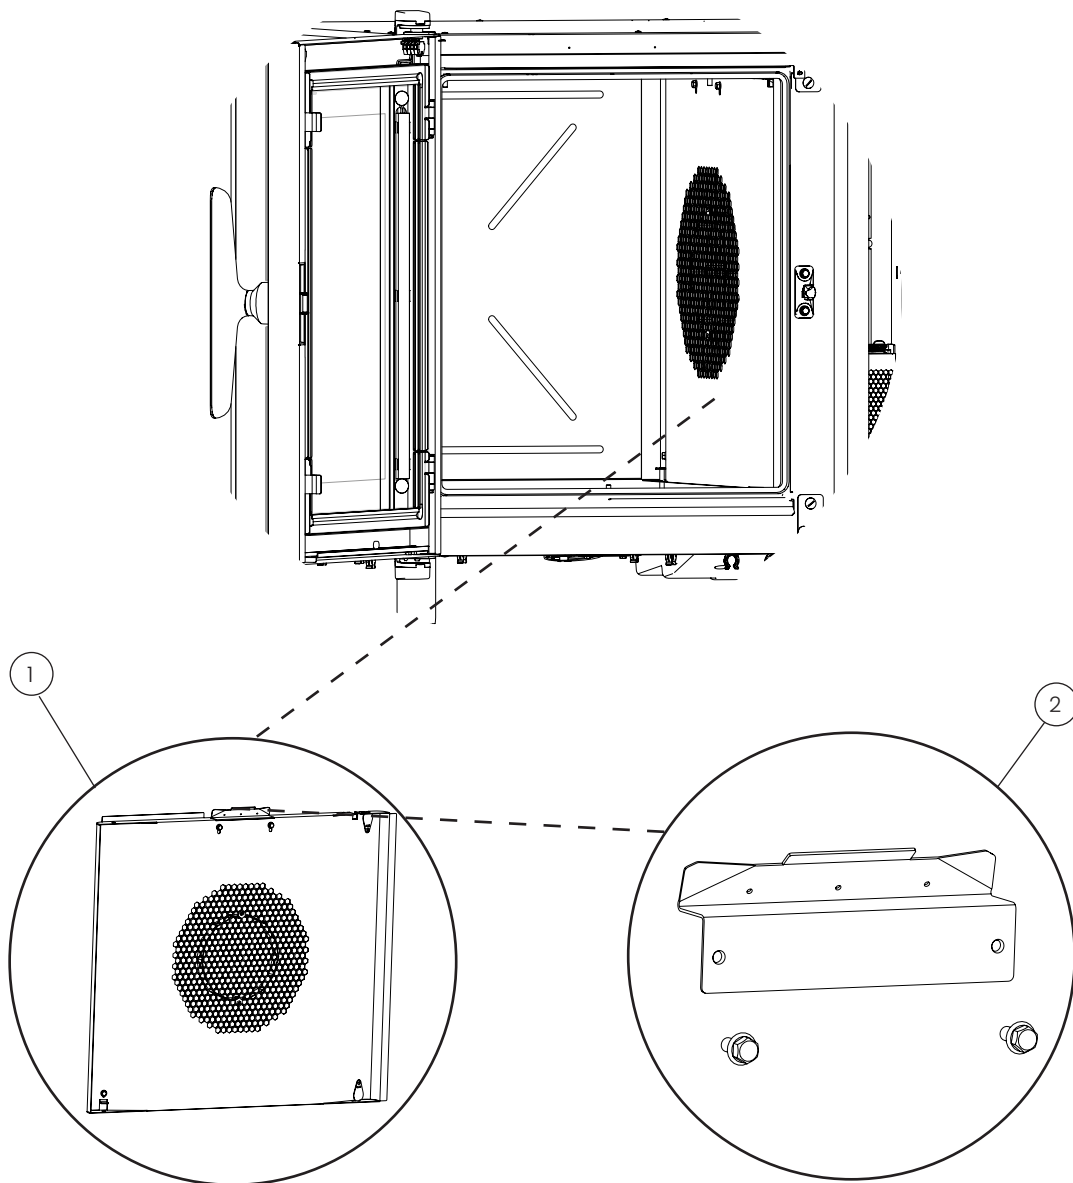

POS.	PART NO.	DESCRIPTION
1	109152	Oxygen sensor, spare parts
2	109153	Temperature sensor, oven, spare parts
3	109154	Thermo switch, oven, spare parts

Baffle plate