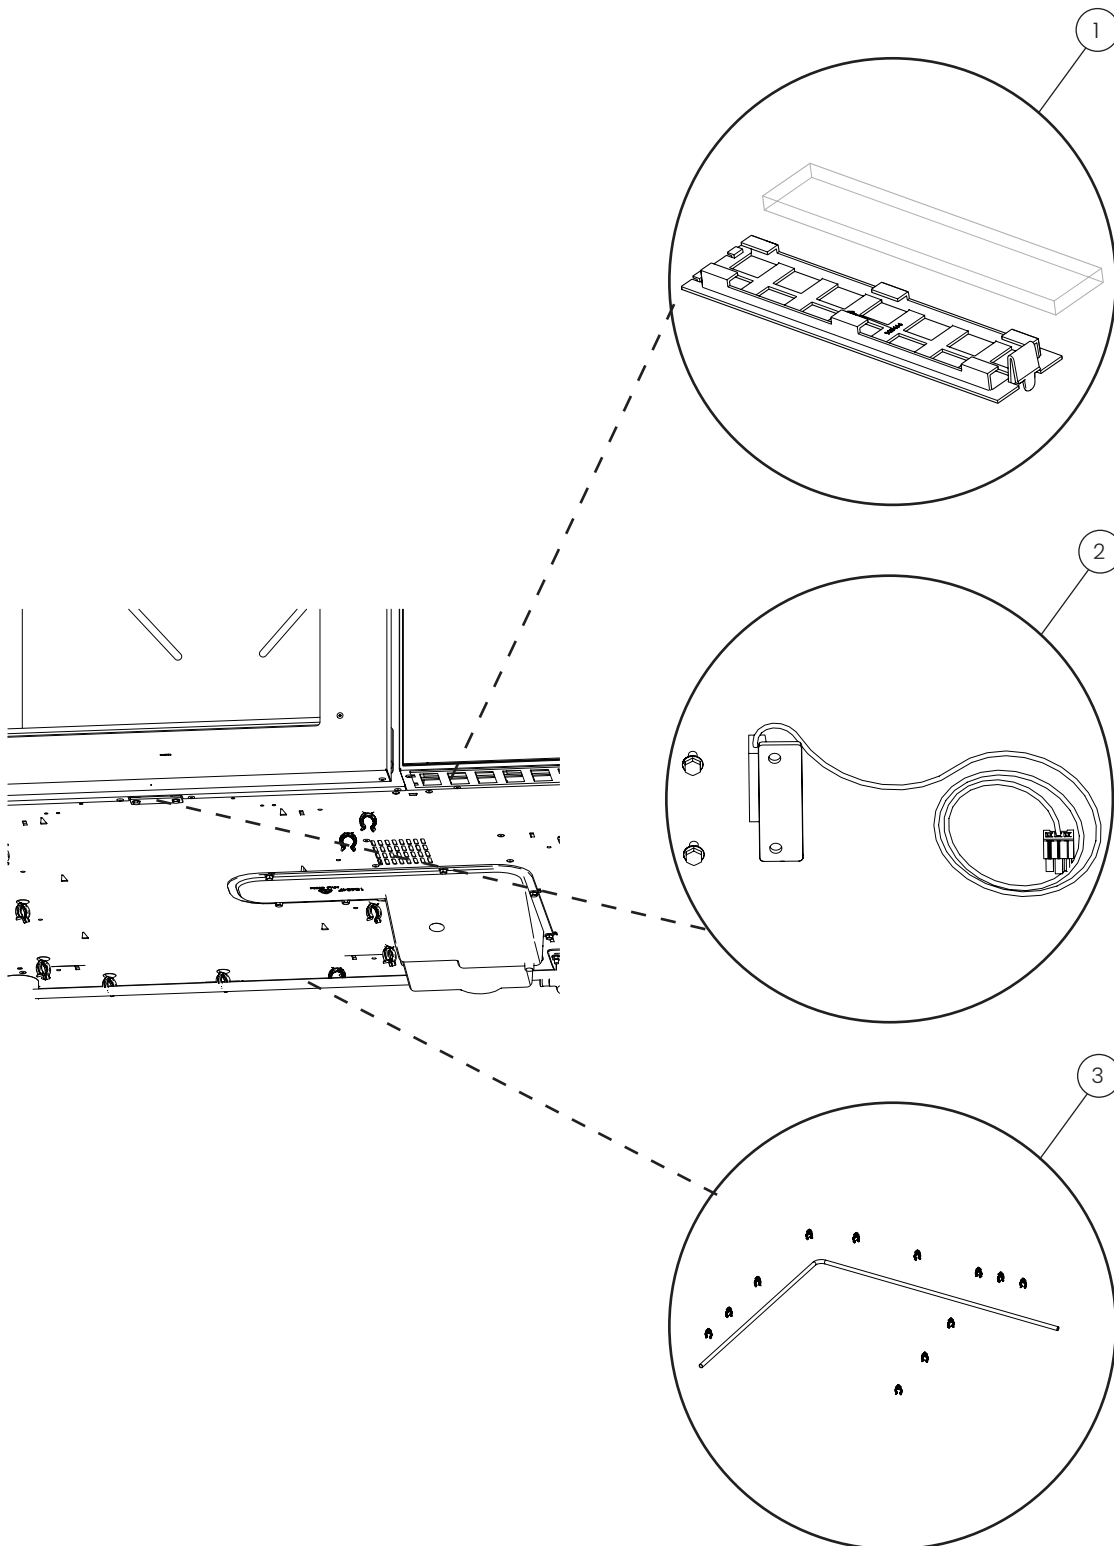

Beneath the oven

POS.	PART NO.	DESCRIPTION
1	109915	Air intake filter, spare parts
2	109879	Door sensor, spare parts
3	109993	Drain hose for drip tray, spare parts