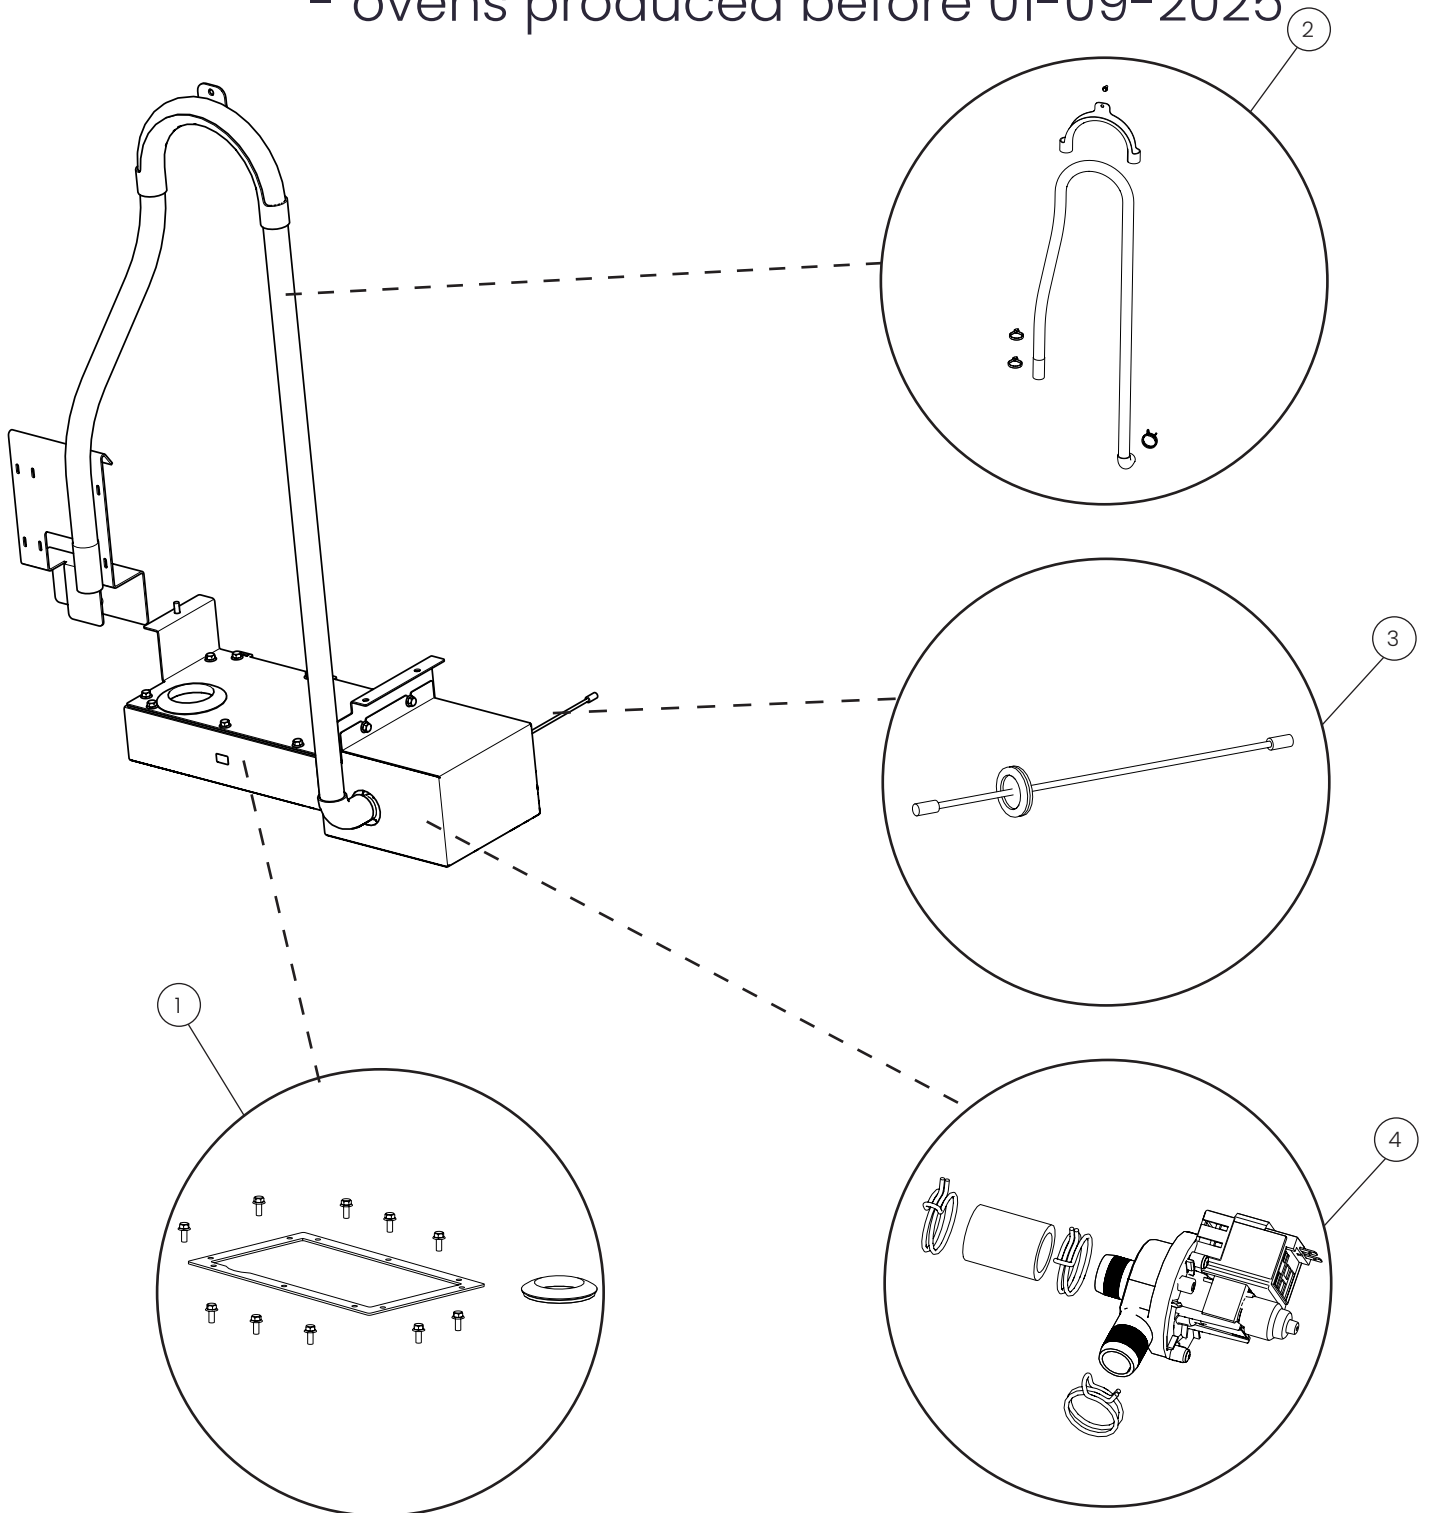

Drain lift system

- ovens produced before 01-09-2025

POS.	PART NO.	DESCRIPTION
1	111691	Drain lift, gasket kit, spare parts
2	111692	Drain lift, drain hose and holder, spare parts
3	111695	Drain lift, wiring harness, spare parts
4	111693	Drain lift, pump kit, 230 VAC, spare parts
4	111694	Drain lift, pump kit, 120 VAC, spare parts