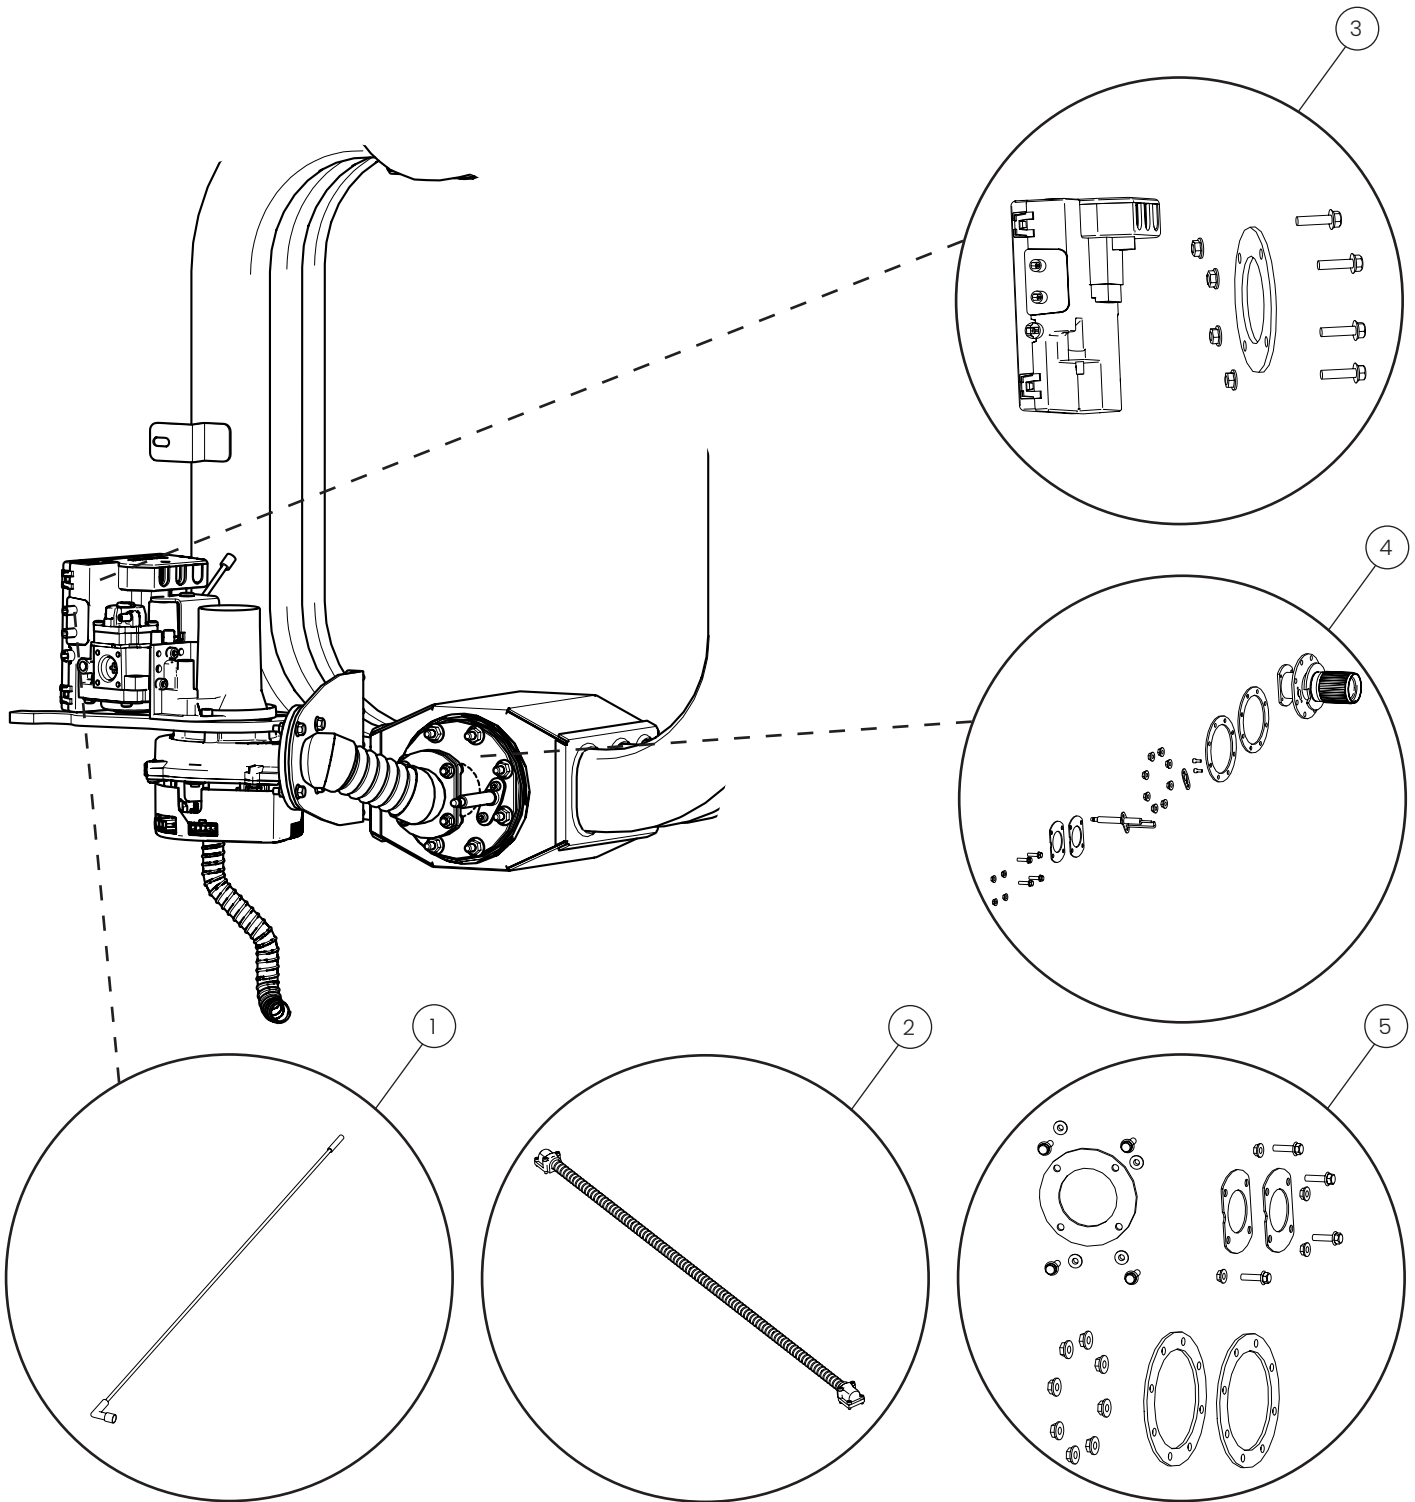

Gas components

POS.	PART NO.	DESCRIPTION
1	113534	Ignitor cable, oven cavity, 6&10-x/1, spare parts
2	113347	Gas hose, oven cavity, 6&10-x/1, spare parts
3	113520	Gas control box, 115 V, 60 Hz, spare parts
3	113519	Gas control box, 230 V, 50 Hz, spare parts
4	113483	Gas burner, 6-x/1 & 10-1/1, spare parts
4	113484	Gas burner, 10-2/1, spare parts
5	113497	Gasket kit for oven cavity, gas, spare parts