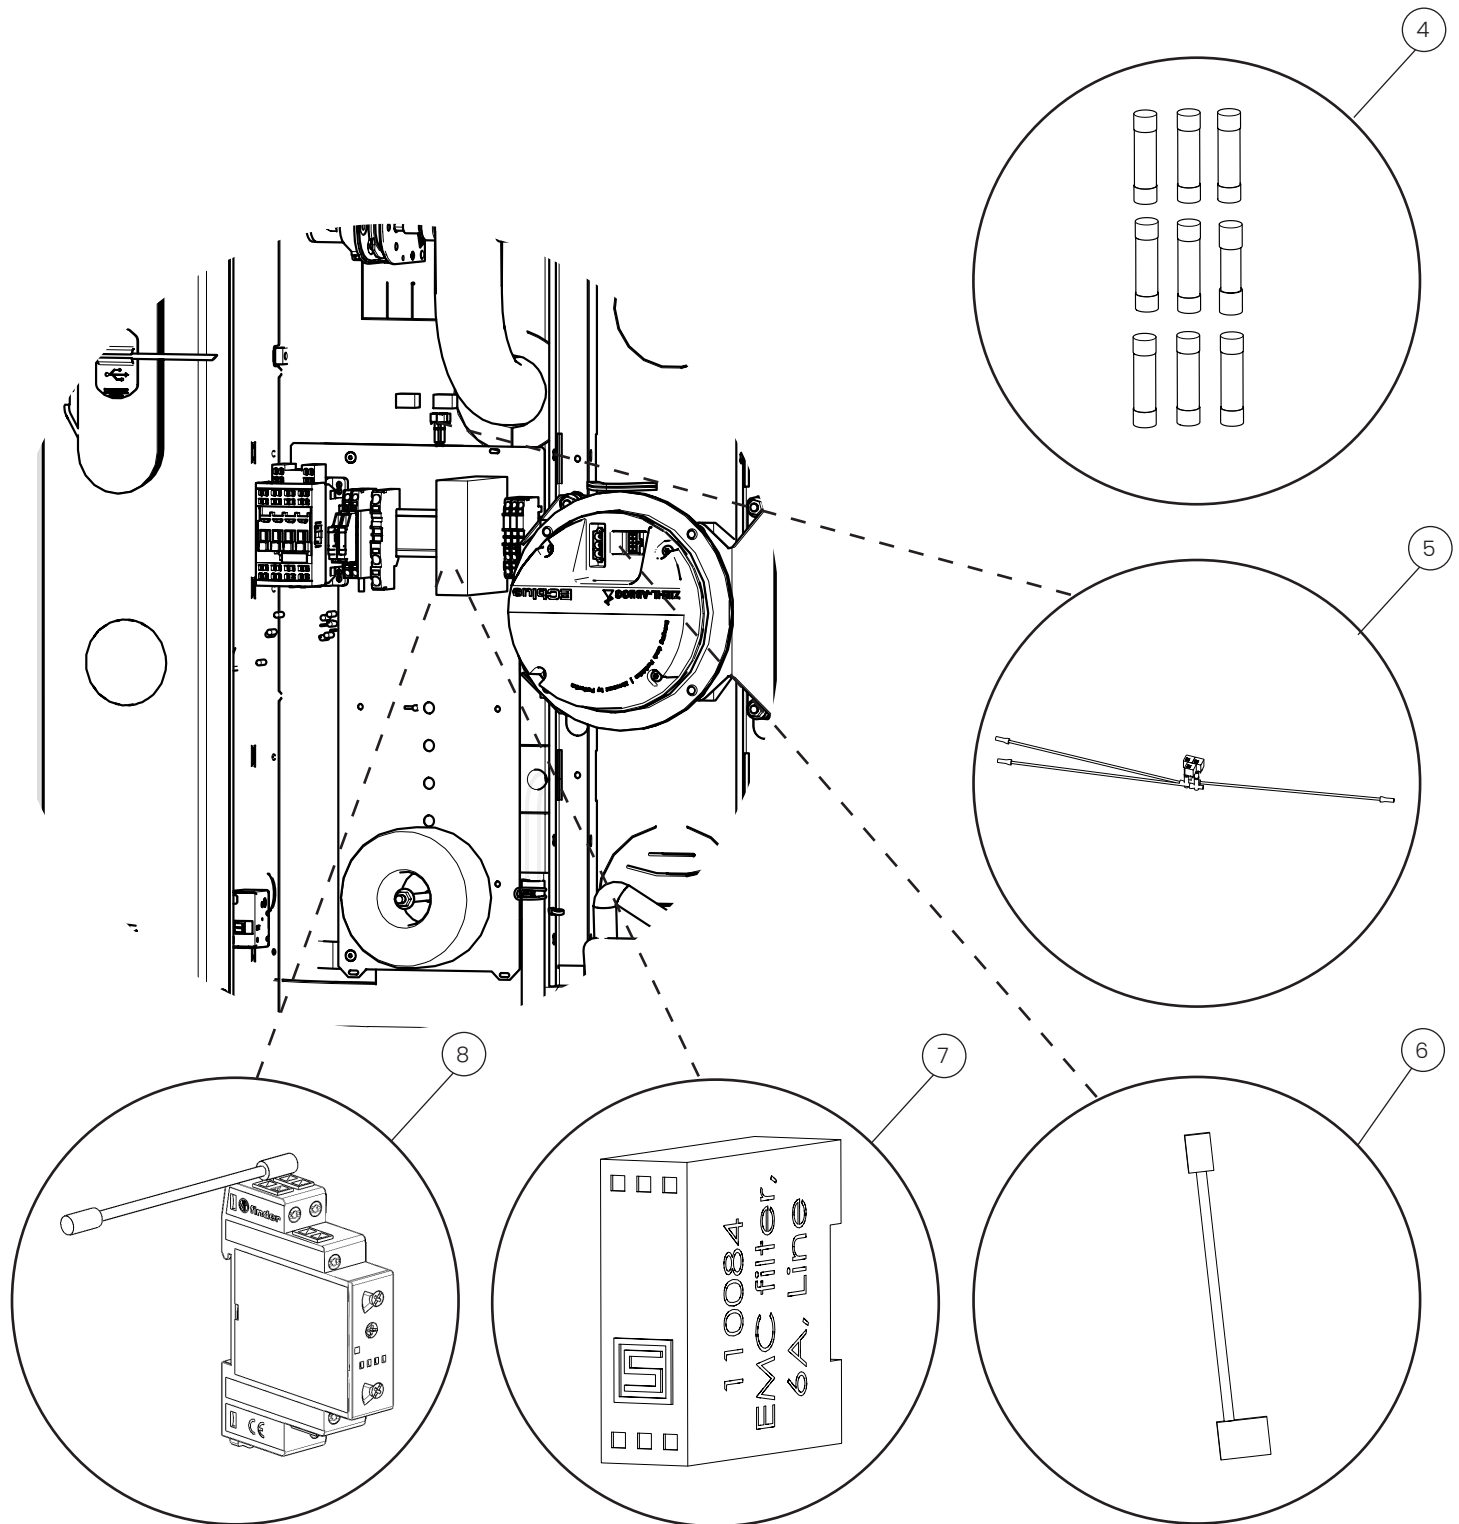

Electrical components

POS.	PART NO.	DESCRIPTION
4	111366	Fuse kit (3x1A, 2x2A, 2x3.15A, 1x5A, 1x10A), spare parts
5	112018	EMC filter, RC, spare parts
6	112894	Modbus cable, fan to fan, 20-x/1, spare parts
7	112017	EMC filter, Line, spare parts
8	114641	Timer relay, K10/11, spare parts