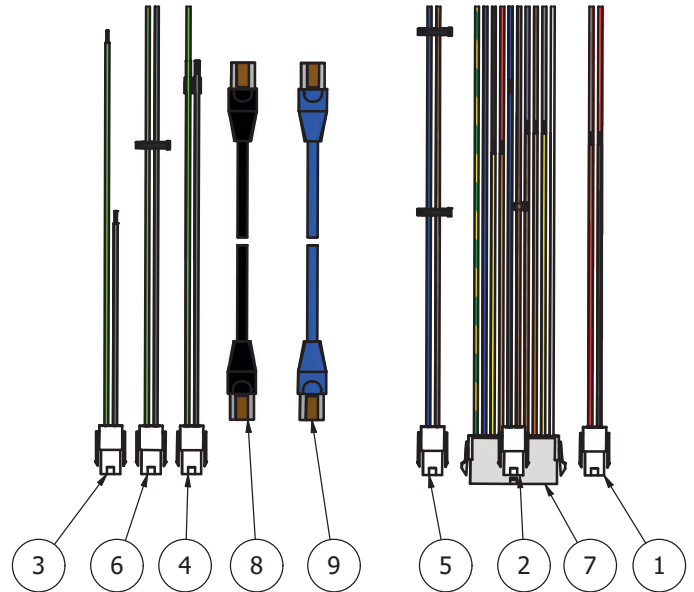

Control Panel

Item #	Part #	Description
1.	56CR10-111M	Bowl Detection Magnet
2.	STA5721	Screw
3.	AR31-174.5	Emergency Stop Kit
4.	DE61-176M	Bowl Lift Switch Kit (2/SET)
5.	DE61-560ZB	Control Panel Assembly

Machine Column

Machine Column

Item #	Part #	Description
1.	56AE140-25ZB	Bowl Guard Shaft Kit
2.	AE140-172.2	Guide Rail
3.	AE140-172.3	Washer
4.	AR80-212	Knee Pad
5.	AR80-214.3	Adjustment Plate (3MM)
6.	AR80-214.6	Adjustment Plate (6MM)
7.	CE101-170ZB	Cover Plates Kit
8.	CE101-172ZB	Guide Plate Kit
9.	DE101-21ZB	Top Cover Kit
10.	DE101-22.17ZB	Back Cover Kit
11.	AR80-213ZB	Foot & Adjustment Plate Kit (4/SET)
12.	STA5615	Screw
13.	STA5085	Screw
14.	STA5624	Screw
15.	STA5689	Screw
16.	STA5724	Set Screw
17.	STA5725	Set Screw
18.	STA5801	Nut
19.	STA5819	Nut
20.	STA5839	Nut
21.	STA6008	Washer
22.	STA9000	Screw
23.	STA9002	Screw

Control Box

Item #	Part #	Description
1.	08030-0555	Control Box Assembly
2.	DE61-418.1	Control Box
3.	DE61-418.2	Control Box Cover

Control Box Components

Item #	Part #	Description
1.	CE61-414	Power Supply
2.	DE61-420.2	Safety Module
3.	DE61-420.3	Phase Monitoring Relay
4.	DE61-420.5	Reversing Starter
5.	DE61-420.6	Contactors
6.	DE61-420.7	Safety Controller
7.	DE61-470	Control Unit

Control Box Internal Cables

Item #	Part #	Description
1.	DE61-194.10M	CE Switch Cable
2.	DE61-194.11M	STO VFD Cable
3.	DE61-194.12M	Lift Motor Cable
4.	DE61-194.13M	Fan Cable
5.	DE61-194.15M	Bowl & Magnet Sensor Cable
6.	DE61-194.16M	VFD Supply Cable
7.	DE61-194.17M	Main Circuit/Safety Cable
8.	DE61-194.19	Control Panel Cable
9.	DE61-194.20	Motor Cable