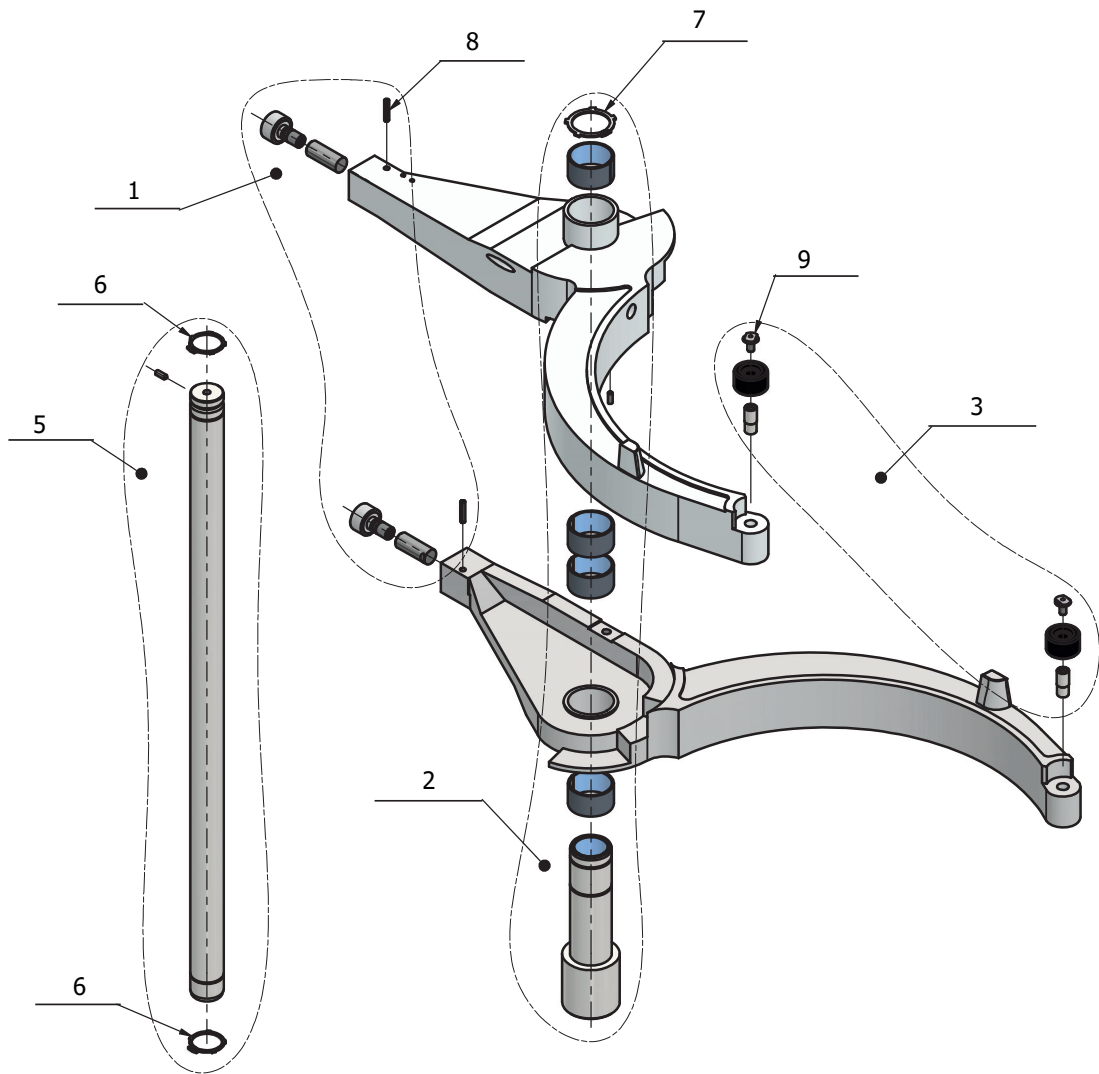

Lifting System

Item #	Part #	Description
1.	AE140-172.3	Washer
2.	CE101-71.1ZB	Guide Plate Kit
3.	DE61-86.50M	Magnetic Sensor
4.	DE61-86.50ZB	Lift Top Mount Kit
5.	DE61-86.51ZB	Lift Lower Mount Kit
6.	DE61-86.52ZB	Bowl Arm Stop Kit
7.	DE61-173ZB	Microswitch Kit
8.	DE101-86.1ZB	Lift Motor
9.	RN100-86.3S	Pin
10.	STA5066	Flanged Bolt
11.	STA5689	Screw
12.	STA5765	Flanged Bolt
13.	STA6205	Cotter Pin

Bowl Arms

Item #	Part #	Description
1.	AE61-92ZB	Bowl Arm Roller Kit
2.	AE101-69.2ZB	Bowl Arm Bushing Kit
3.	AR31-128ZB	Bowl Roller Kit
4.	CE101-23/24.4EZ	Bowl Arm Kit
5.	CE101-68.1ZB	Bowl Arm Shaft Kit
6.	STA3462	Retaining Ring
7.	STA3464	Retaining Ring
8.	STA6370	Dowel Pin
9.	STA9002	Screw

Bowl Guard

Item #	Part #	Description
1.	35AR101-21.1M	Left Bowl Guard
2.	35AR101-22.1M	Right Bowl Guard
3.	STA3149ZB	O-Ring Kit

Planetary Head

Item #	Part #	Description
1.	DE101-2.22ZB	Complete Planetary Assembly
2.	DE101-3.1ZB	Top Planetary Assembly
3.	DE101-2.25ZB	Lower Planetary Assembly
4.	AR100-162ZB	Plastic Cover Kit
5.	STA9001	Srcew

Machine Column

Machine Column

Item #	Part #	Description
1.	56AE140-25ZB	Bowl Guard Shaft Kit
2.	AE140-172.2	Guide Rail
3.	AE140-172.3	Washer
4.	AR80-212	Knee Pad
5.	AR80-214.3	Adjustment Plate (3MM)
6.	AR80-214.6	Adjustment Plate (6MM)
7.	CE101-170ZB	Cover Plates Kit
8.	CE101-172ZB	Guide Plate Kit
9.	DE101-21ZB	Top Cover Kit
10.	DE101-22.17ZB	Back Cover Kit
11.	AR80-213ZB	Foot & Adjustment Plate Kit (4/SET)
12.	STA5615	Screw
13.	STA5085	Screw
14.	STA5624	Screw
15.	STA5689	Screw
16.	STA5724	Set Screw
17.	STA5725	Set Screw
18.	STA5801	Nut
19.	STA5819	Nut
20.	STA5839	Nut
21.	STA6008	Washer
22.	STA9000	Screw
23.	STA9002	Screw