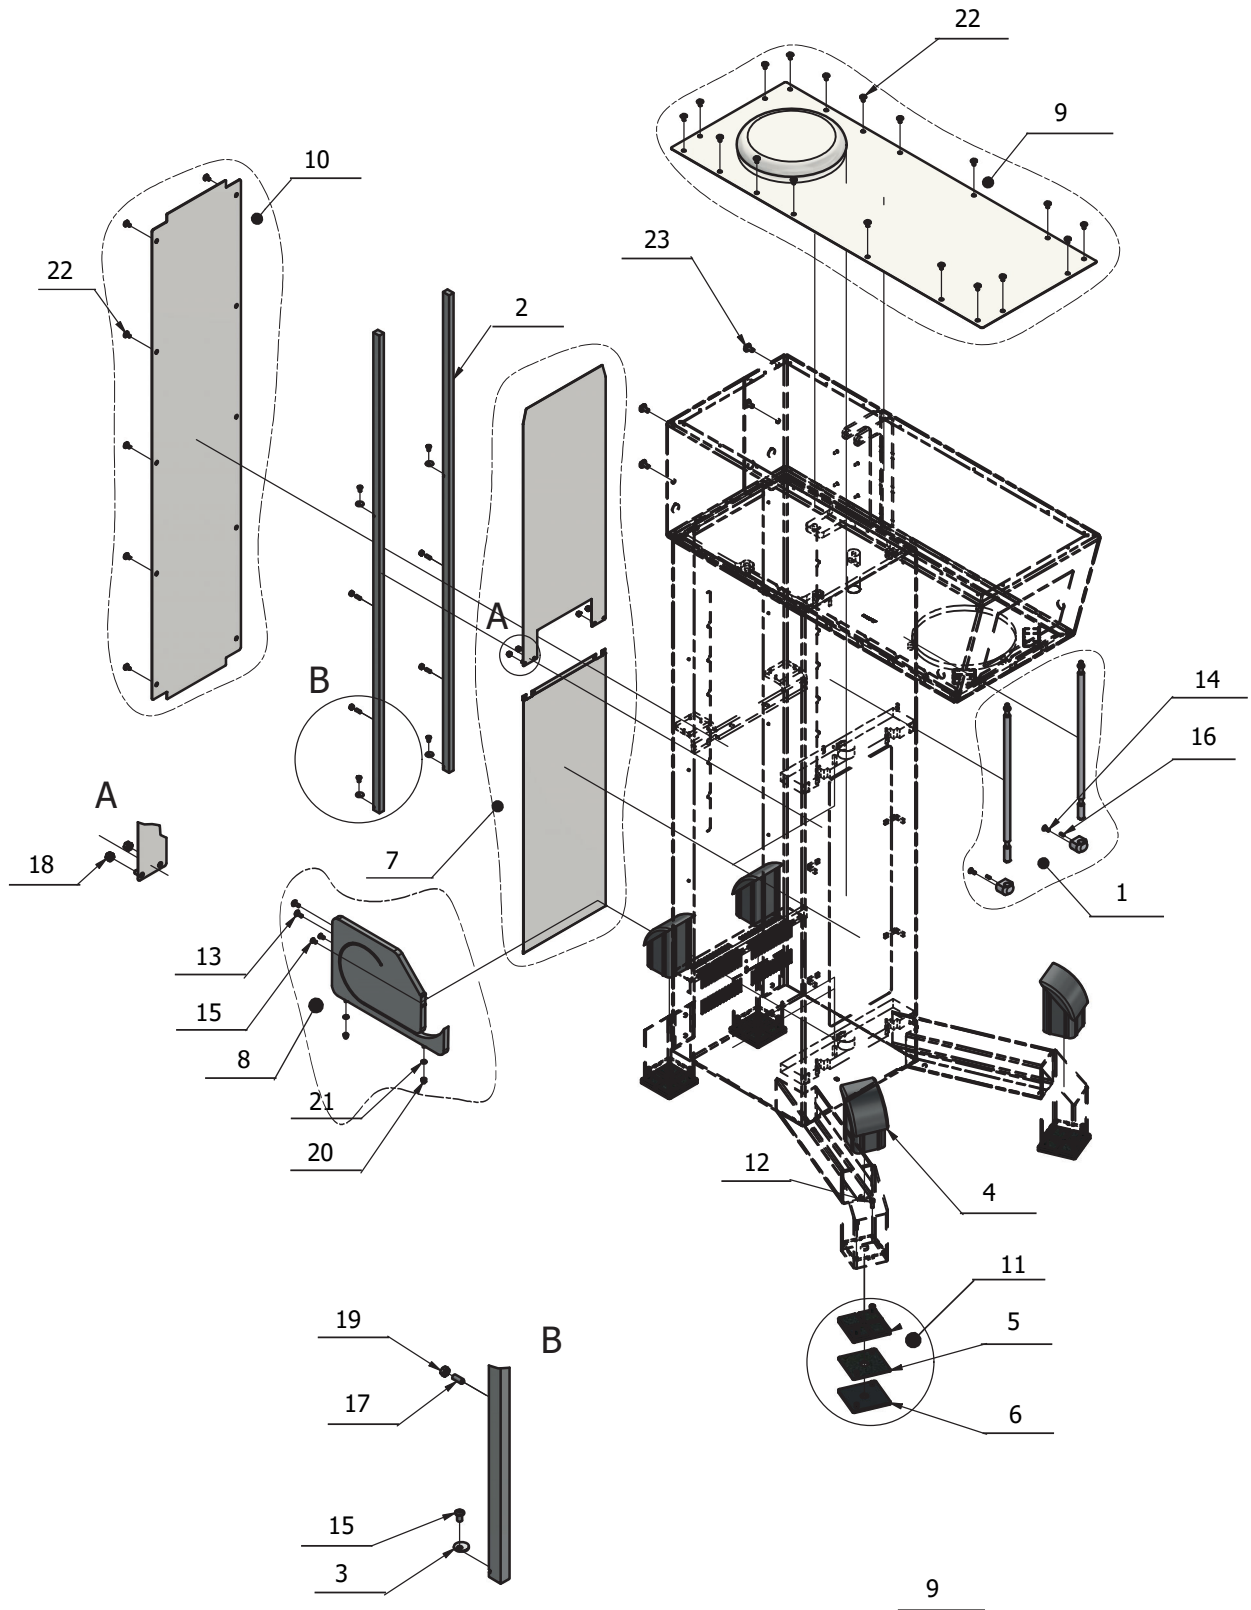

Bowl Guard

Item #	Part #	Description
1.	35AR101-21.1M	Left Bowl Guard
2.	35AR101-22.1M	Right Bowl Guard
3.	STA3149ZB	O-Ring Kit

Planetary Head

Item #	Part #	Description
1.	DE101-2.22ZB	Complete Planetary Assembly
2.	DE101-3.1ZB	Top Planetary Assembly
3.	DE101-2.25ZB	Lower Planetary Assembly
4.	AR100-162ZB	Plastic Cover Kit
5.	STA9001	Srcew

Lower Planetary Head

Item #	Part #	Description
1.	AR101-33.5LZ	Bayonet Shaft Kit
2.	AR140-31	Upper Rim Pinion
3.	R100-2Z	Eccentric Head Kit
4.	R100-32.1	Lower Rim Pinion
5.	R100-37	Spacer
6.	R100-96	Needle Bearing Kit
7.	R100-97	Bearing
8.	R100-101Z	Needle Bearing Kit
9.	R100-209	Seal Ring
10.	R100-235	Washer
11.	STA2034	Key
12.	STA2039	Key
13.	STA3478	Retaining Ring
14.	STA3532	Retaining Ring
15.	STA6460	Dowel Pin
16.	W100-272	Metal Head Cap
17.	STA6029	Washer
18.	STA6057	Lock Washer
19.	STA5644	Screw
20.	STA5652	Screw

Control Panel

Item #	Part #	Description
1.	56CR10-111M	Bowl Detection Magnet
2.	STA5721	Screw
3.	AR31-174.5	Emergency Stop Kit
4.	DE61-176M	Bowl Lift Switch Kit (2/SET)
5.	DE61-560ZB	Control Panel Assembly

Machine Column

Machine Column

Item #	Part #	Description
1.	56AE140-25ZB	Bowl Guard Shaft Kit
2.	AE140-172.2	Guide Rail
3.	AE140-172.3	Washer
4.	AR80-212	Knee Pad
5.	AR80-214.3	Adjustment Plate (3MM)
6.	AR80-214.6	Adjustment Plate (6MM)
7.	CE101-170ZB	Cover Plates Kit
8.	CE101-172ZB	Guide Plate Kit
9.	DE101-21ZB	Top Cover Kit
10.	DE101-22.17ZB	Back Cover Kit
11.	AR80-213ZB	Foot & Adjustment Plate Kit (4/SET)
12.	STA5615	Screw
13.	STA5085	Screw
14.	STA5624	Screw
15.	STA5689	Screw
16.	STA5724	Set Screw
17.	STA5725	Set Screw
18.	STA5801	Nut
19.	STA5819	Nut
20.	STA5839	Nut
21.	STA6008	Washer
22.	STA9000	Screw
23.	STA9002	Screw