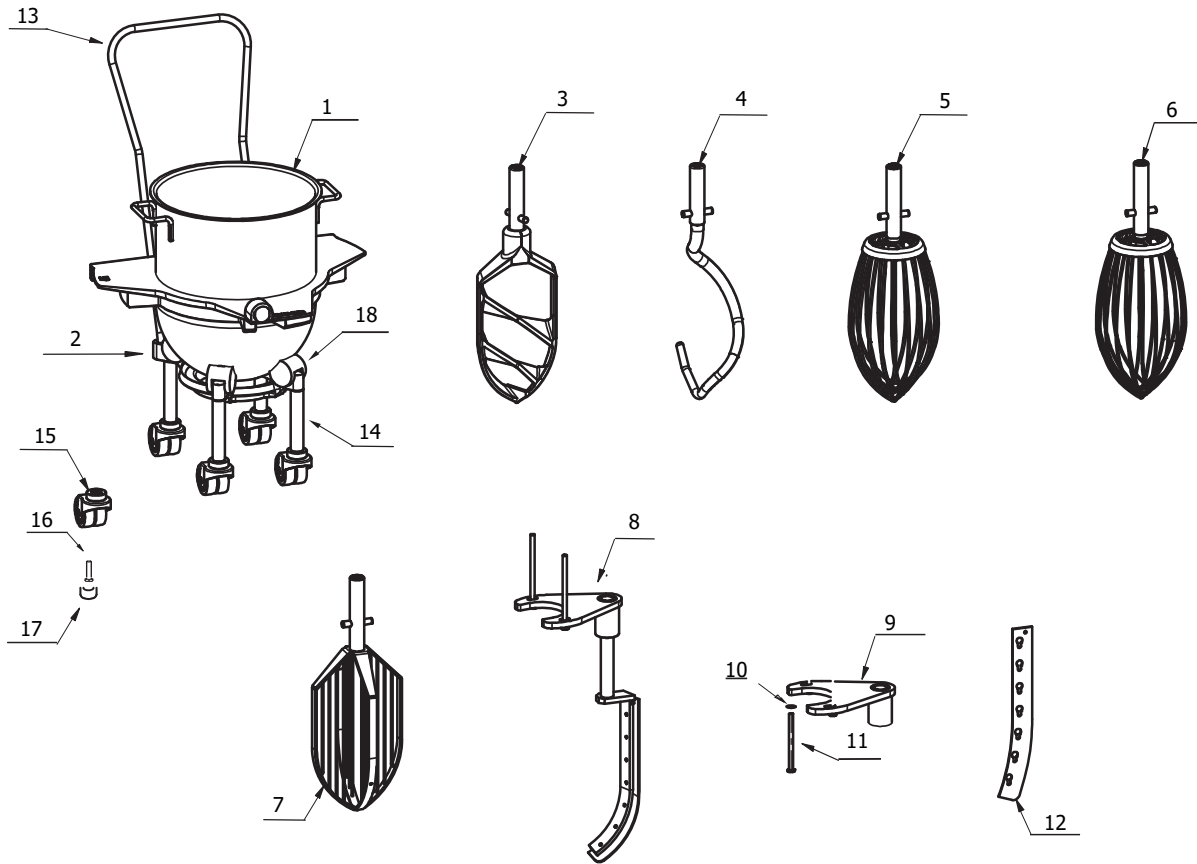

40QT Downsize Accessories & Components

Item #	Part #	Description
1.	VBOWL40-100	SS Bowl
2.	VBTRUCK40-100	Bowl Truck
3.	VBEAT40-100-ERGO	Aluminum Beater
4.	VHOOK40-100-ERGO	SS Hook
5.	VWHIP40-100-ERGO	SS Whip
6.	VHDWHIP40-100-ERGO	Heavy Duty SS Whip
7.	VWINGWHIP40-100-ERGO	SS Wing Whip
8.	VSCR40-100	Bowl Scraper Kit
9.	42RN100-105	Scraper Holder
10.	STA6029	Washer
11.	STA5652	Screw
12.	42RN100B-204	Scraper Blade (3MM)
13.	22R277	Handle
14.	22R140.1-9W	Extension (190MM)
15.	22R150-520	Dual Wheel Caster
16.	STA5642	Screw
17.	STA6556	Cap
18.	W100-206	Rubber Block