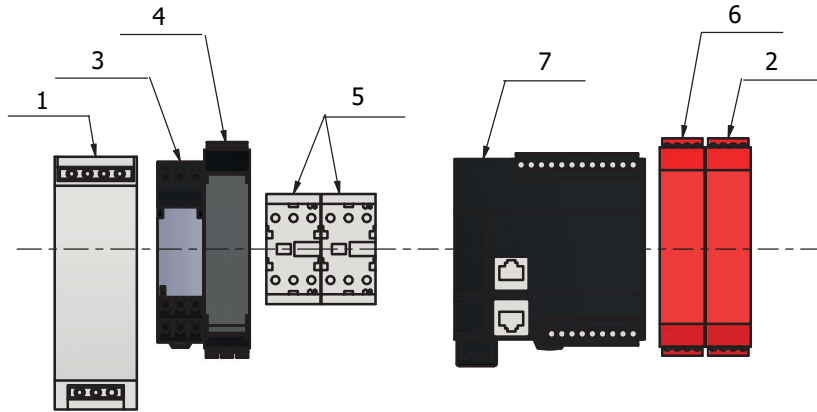

Control Panel

Item #	Part #	Description
1.	56CR10-111M	Bowl Detection Magnet
2.	STA5721	Screw
3.	AR31-174.5	Emergency Stop Kit
4.	DE61-176M	Bowl Lift Switch Kit (2/SET)
5.	DE61-560ZB	Control Panel Assembly

Machine Column

Machine Column

Item #	Part #	Description
1.	56AE140-25ZB	Bowl Guard Shaft Kit
2.	AE140-172.2	Guide Rail
3.	AE140-172.3	Washer
4.	AR80-212	Knee Pad
5.	AR80-214.3	Adjustment Plate (3MM)
6.	AR80-214.6	Adjustment Plate (6MM)
7.	CE101-170ZB	Cover Plates Kit
8.	CE101-172ZB	Guide Plate Kit
9.	DE101-21ZB	Top Cover Kit
10.	DE101-22.17ZB	Back Cover Kit
11.	AR80-213ZB	Foot & Adjustment Plate Kit (4/SET)
12.	STA5615	Screw
13.	STA5085	Screw
14.	STA5624	Screw
15.	STA5689	Screw
16.	STA5724	Set Screw
17.	STA5725	Set Screw
18.	STA5801	Nut
19.	STA5819	Nut
20.	STA5839	Nut
21.	STA6008	Washer
22.	STA9000	Screw
23.	STA9002	Screw

Control Box

Item #	Part #	Description
1.	08030-0555	Control Box Assembly
2.	DE61-418.1	Control Box
3.	DE61-418.2	Control Box Cover

Control Box Components

Item #	Part #	Description
1.	CE61-414	Power Supply
2.	DE61-420.2	Safety Module
3.	DE61-420.3	Phase Monitoring Relay
4.	DE61-420.5	Reversing Starter
5.	DE61-420.6	Contactors
6.	DE61-420.7	Safety Controller
7.	DE61-470	Control Unit