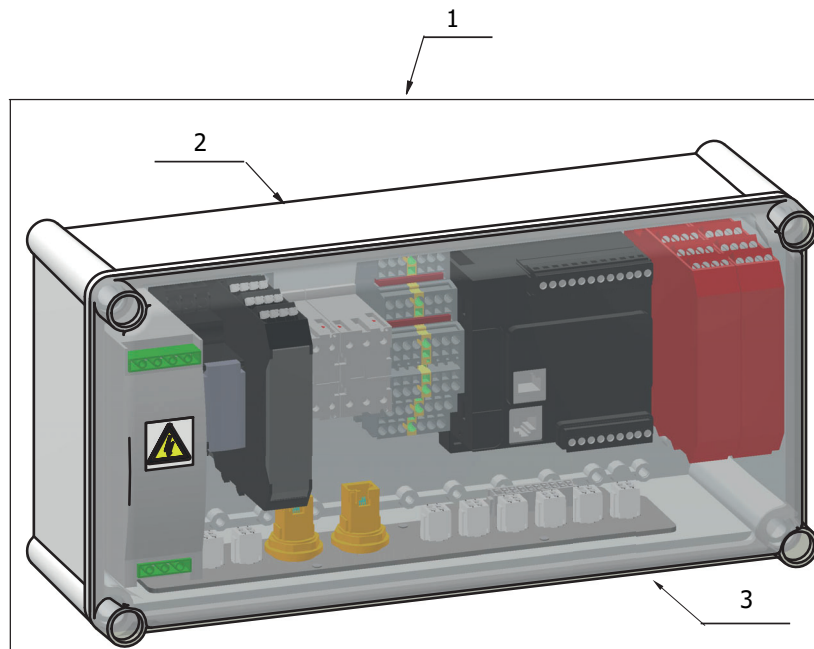

Control Panel

Item #	Part #	Description
1.	56CR10-111M	Bowl Detection Magnet
2.	STA5721	Screw
3.	AR31-174.5	Emergency Stop Kit
4.	DE61-176M	Bowl Lift Switch Kit (2/SET)
5.	DE61-560ZB	Control Panel Assembly

Machine Column

Machine Column

Item #	Part #	Description
1.	56AE140-25ZB	Bowl Guard Shaft Kit
2.	AE140-172.2	Guide Rail
3.	AE140-172.3	Washer
4.	AR80-212	Knee Pad
5.	AR80-214.3	Adjustment Plate (3MM)
6.	AR80-214.6	Adjustment Plate (6MM)
7.	CE101-170ZB	Cover Plates Kit
8.	CE101-172ZB	Guide Plate Kit
9.	DE101-21ZB	Top Cover Kit
10.	DE101-22.17ZB	Back Cover Kit
11.	AR80-213ZB	Foot & Adjustment Plate Kit (4/SET)
12.	STA5615	Screw
13.	STA5085	Screw
14.	STA5624	Screw
15.	STA5689	Screw
16.	STA5724	Set Screw
17.	STA5725	Set Screw
18.	STA5801	Nut
19.	STA5819	Nut
20.	STA5839	Nut
21.	STA6008	Washer
22.	STA9000	Screw
23.	STA9002	Screw

Control Box

Item #	Part #	Description
1.	08030-0555	Control Box Assembly
2.	DE61-418.1	Control Box
3.	DE61-418.2	Control Box Cover

Control Box Components

Item #	Part #	Description
1.	CE61-414	Power Supply
2.	DE61-420.2	Safety Module
3.	DE61-420.3	Phase Monitoring Relay
4.	DE61-420.5	Reversing Starter
5.	DE61-420.6	Contactors
6.	DE61-420.7	Safety Controller
7.	DE61-470	Control Unit