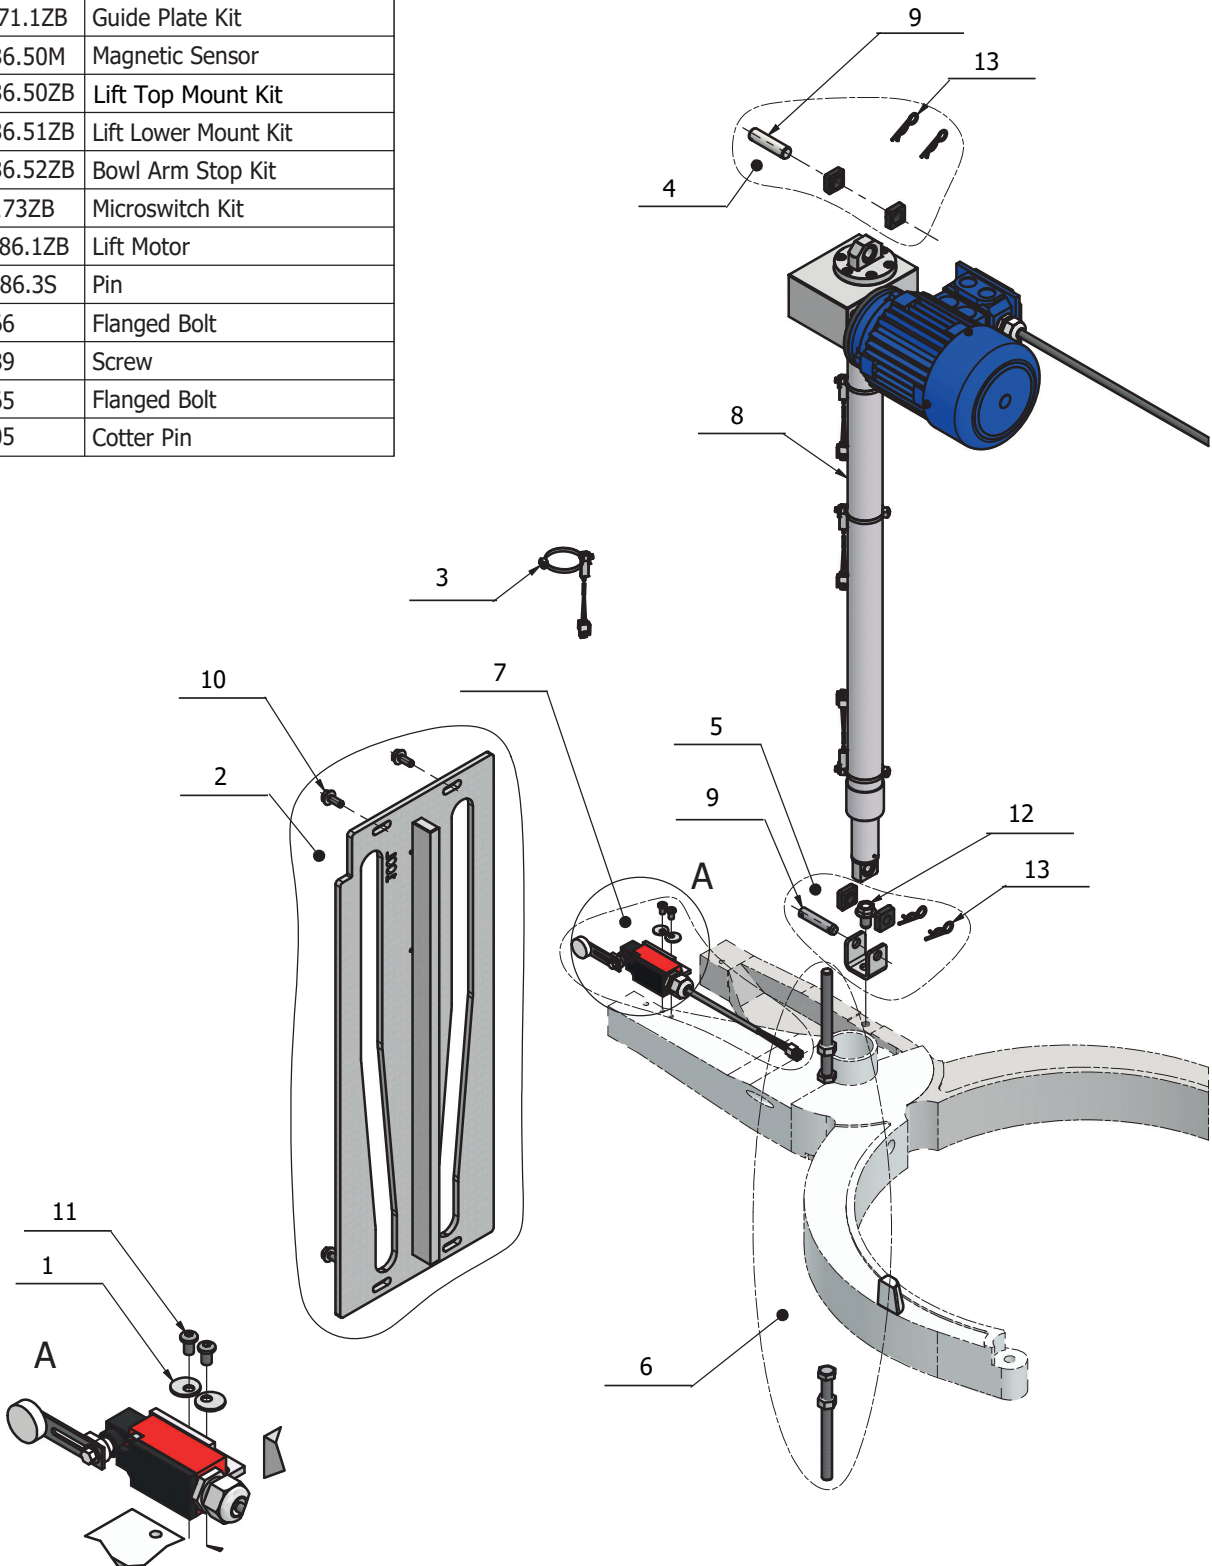

Lifting System

Item #	Part #	Description
1.	AE140-172.3	Washer
2.	CE101-71.1ZB	Guide Plate Kit
3.	DE61-86.50M	Magnetic Sensor
4.	DE61-86.50ZB	Lift Top Mount Kit
5.	DE61-86.51ZB	Lift Lower Mount Kit
6.	DE61-86.52ZB	Bowl Arm Stop Kit
7.	DE61-173ZB	Microswitch Kit
8.	DE101-86.1ZB	Lift Motor
9.	RN100-86.3S	Pin
10.	STA5066	Flanged Bolt
11.	STA5689	Screw
12.	STA5765	Flanged Bolt
13.	STA6205	Cotter Pin

Bowl Arms

Item #	Part #	Description
1.	AE61-92ZB	Bowl Arm Roller Kit
2.	AE101-69.2ZB	Bowl Arm Bushing Kit
3.	AR31-128ZB	Bowl Roller Kit
4.	CE101-23/24.4EZ	Bowl Arm Kit
5.	CE101-68.1ZB	Bowl Arm Shaft Kit
6.	STA3462	Retaining Ring
7.	STA3464	Retaining Ring
8.	STA6370	Dowel Pin
9.	STA9002	Screw

Bowl Guard

Item #	Part #	Description
1.	35AR101-21.1M	Left Bowl Guard
2.	35AR101-22.1M	Right Bowl Guard
3.	STA3149ZB	O-Ring Kit

Planetary Head

Item #	Part #	Description
1.	DE101-2.22ZB	Complete Planetary Assembly
2.	DE101-3.1ZB	Top Planetary Assembly
3.	DE101-2.25ZB	Lower Planetary Assembly
4.	AR100-162ZB	Plastic Cover Kit
5.	STA9001	Srcew

Machine Column

Machine Column

Item #	Part #	Description
1.	56AE140-25ZB	Bowl Guard Shaft Kit
2.	AE140-172.2	Guide Rail
3.	AE140-172.3	Washer
4.	AR80-212	Knee Pad
5.	AR80-214.3	Adjustment Plate (3MM)
6.	AR80-214.6	Adjustment Plate (6MM)
7.	CE101-170ZB	Cover Plates Kit
8.	CE101-172ZB	Guide Plate Kit
9.	DE101-21ZB	Top Cover Kit
10.	DE101-22.17ZB	Back Cover Kit
11.	AR80-213ZB	Foot & Adjustment Plate Kit (4/SET)
12.	STA5615	Screw
13.	STA5085	Screw
14.	STA5624	Screw
15.	STA5689	Screw
16.	STA5724	Set Screw
17.	STA5725	Set Screw
18.	STA5801	Nut
19.	STA5819	Nut
20.	STA5839	Nut
21.	STA6008	Washer
22.	STA9000	Screw
23.	STA9002	Screw