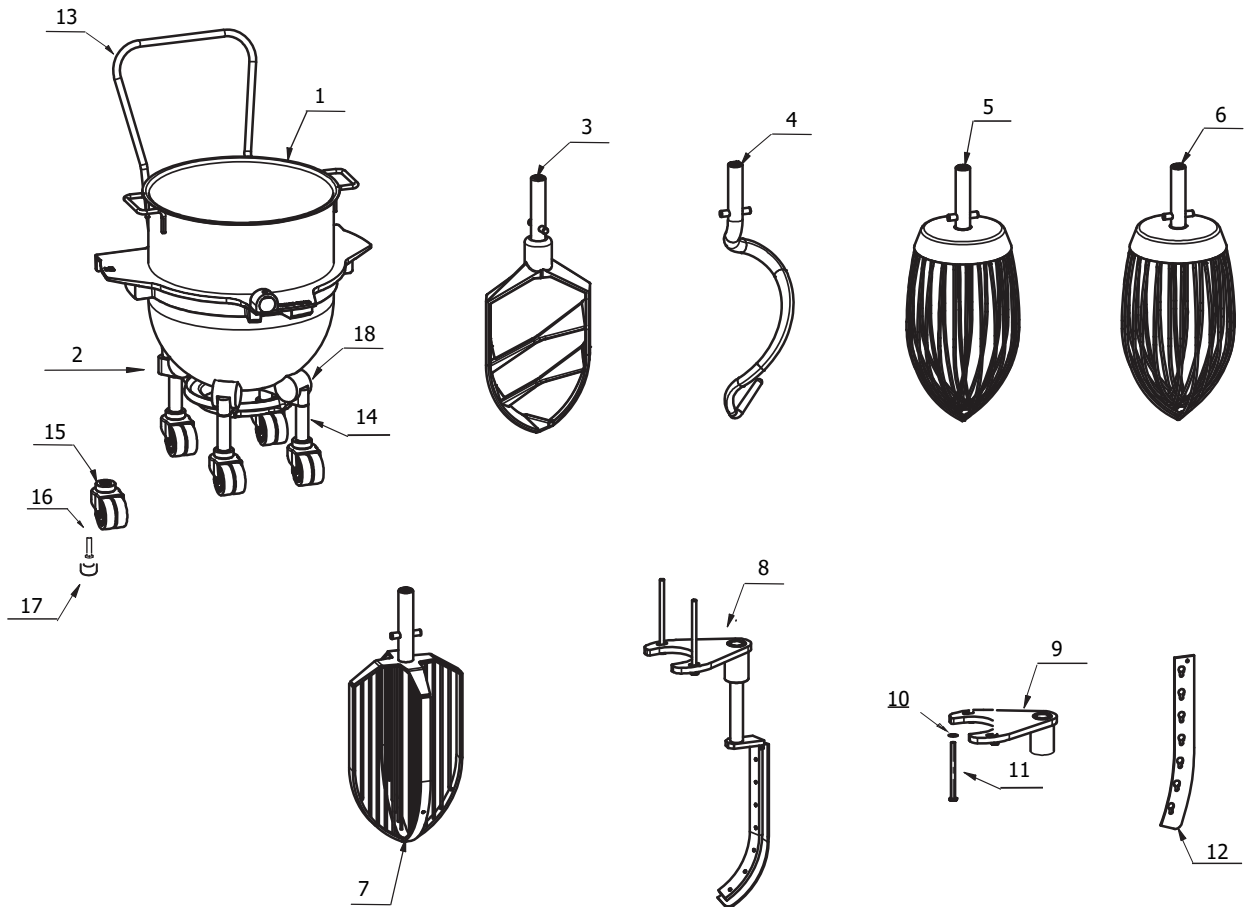

60QT Downsize Accessories & Components

Item #	Part #	Description
1.	VBOWL60-100	SS Bowl
2.	VBTRUCK60-100	Bowl Truck
3.	VBEAT60-100-ERGO	Aluminum Beater
4.	VHOOK60-100-ERGO	SS Hook
5.	VWHIP60-100-ERGO	SS Whip
6.	VHDWHIP60-100-ERGO	Heavy Duty SS Whip
7.	VWINGWHIP60-100-ERGO	SS Wing Whip
8.	VSCRIP60-100	Bowl Scraper Kit
9.	42RN100-105	Scraper Holder
10.	STA6029	Washer
11.	STA5652	Screw
12.	42R60-204	Scraper Blade (3MM)
13.	22R277	Handle
14.	22R140.8	Extension (90MM)
15.	22R150-520	Dual Wheel Caster
16.	STA5642	Screw
17.	STA6556	Cap
18.	W100-206	Rubber Block