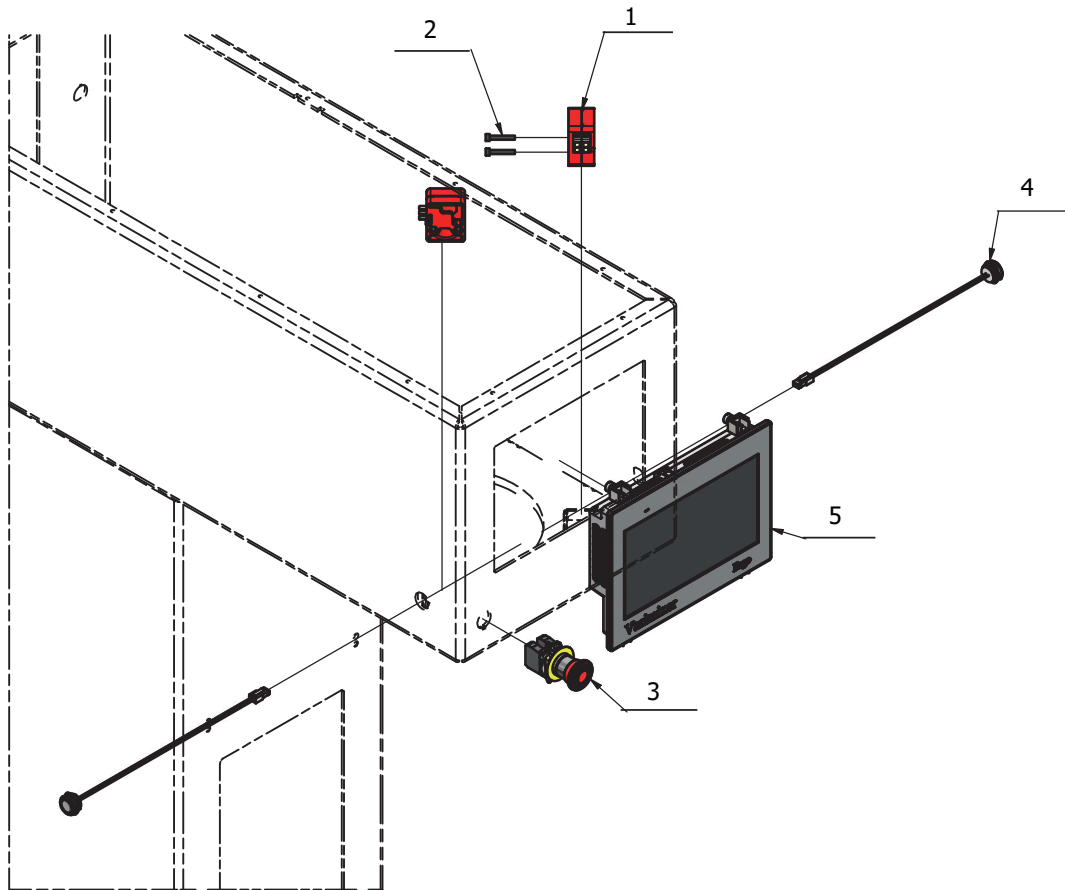

Bowl Guard

Item #	Part #	Description
1.	35AR101-21.1M	Left Bowl Guard
2.	35AR101-22.1M	Right Bowl Guard
3.	STA3149ZB	O-Ring Kit

Planetary Head

Item #	Part #	Description
1.	DE101-2.22ZB	Complete Planetary Assembly
2.	DE101-3.1ZB	Top Planetary Assembly
3.	DE101-2.25ZB	Lower Planetary Assembly
4.	AR100-162ZB	Plastic Cover Kit
5.	STA9001	Srcew

Control Panel

Item #	Part #	Description
1.	56CR10-111M	Bowl Detection Magnet
2.	STA5721	Screw
3.	AR31-174.5	Emergency Stop Kit
4.	DE61-176M	Bowl Lift Switch Kit (2/SET)
5.	DE61-560ZB	Control Panel Assembly