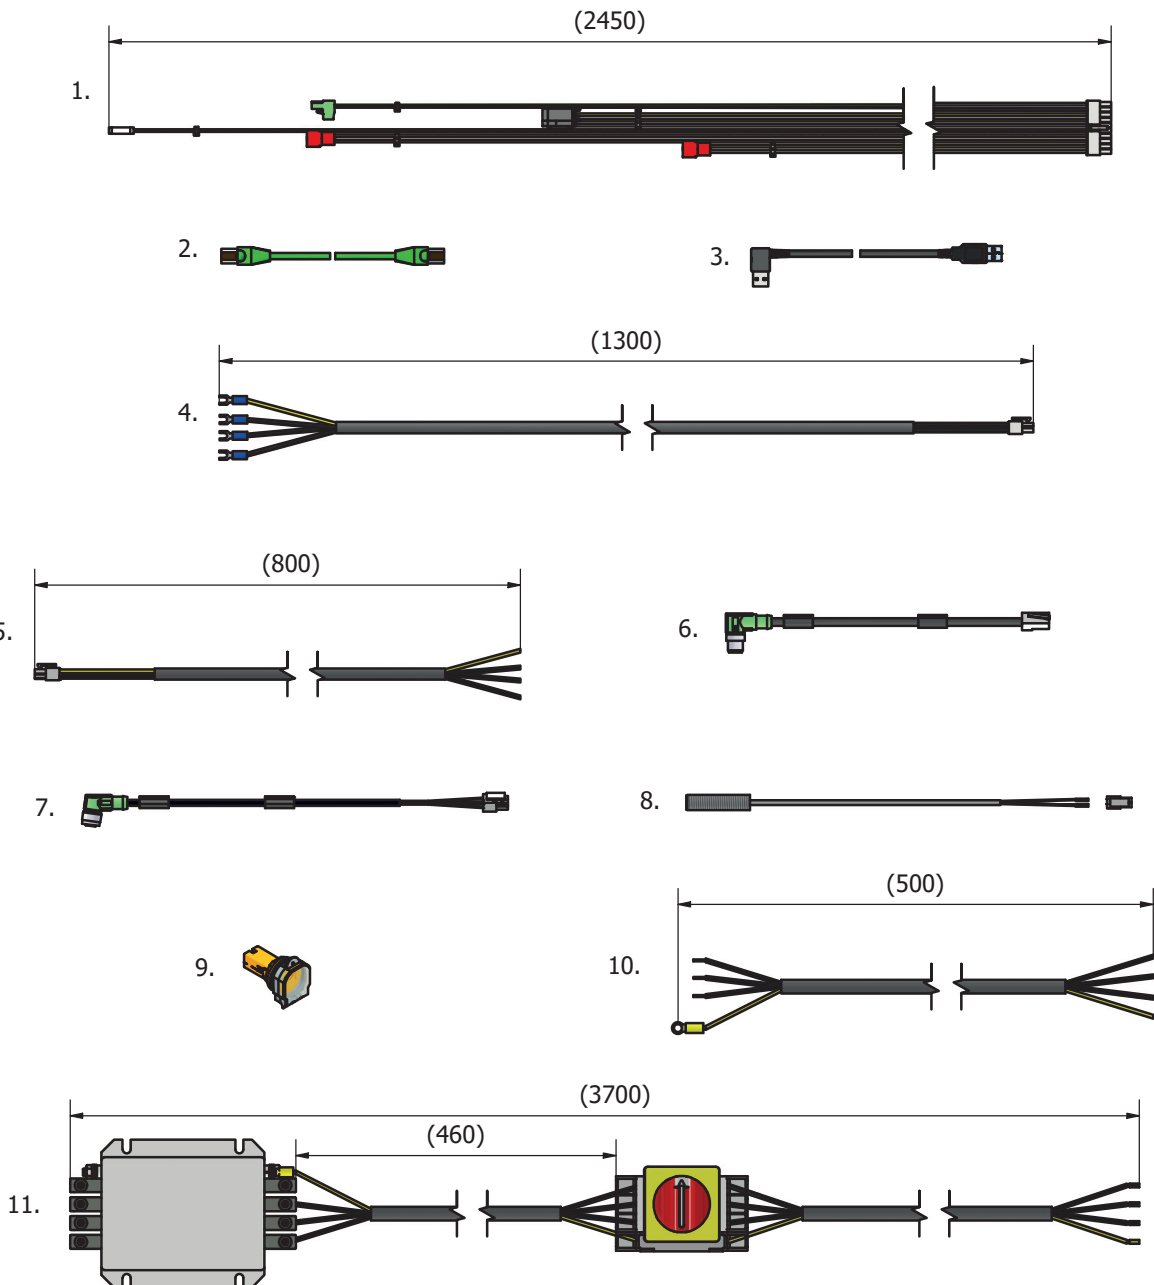

Cables

Item #	Part #	Description
1.	DE61-194.18M	Main Circuit/Safety Cable
2.	DE61-194.21	Control Panel Cable
3.	DE61-194.23	USB Cable
4.	DE61-194.24M	Lift Cable
5.	DE61-194.25M	Supply Box Cable
6.	DE61-194.27M	Motor Cable
7.	DE61-194.28M	STO Cable
8.	DE61-501ZB	Bowl Sensor Cable
9.	STA7259ZB	USB Port
10.	DE61-194.31M	VFD Filter Cable
11.	DE61-194.26M	VFD Supply Cable