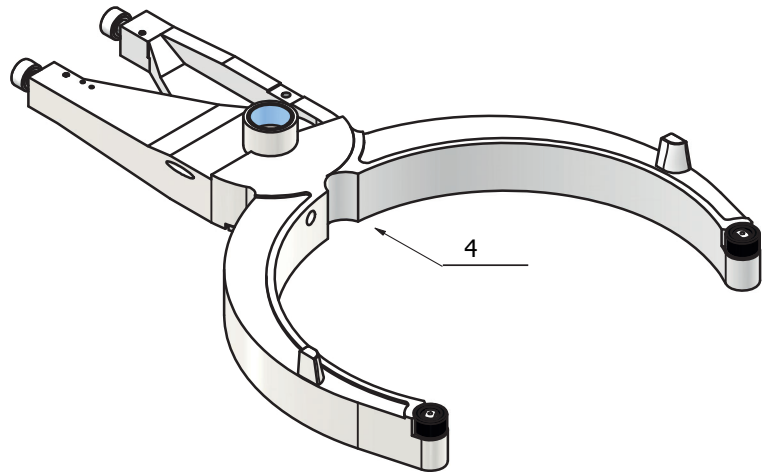

Lifting System

Item #	Part #	Description
1.	AE140-172.3	Washer
2.	CE101-71.1ZB	Guide Plate Kit
3.	DE61-86.50M	Magnetic Sensor
4.	DE61-86.50ZB	Lift Top Mount Kit
5.	DE61-86.51ZB	Lift Lower Mount Kit
6.	DE61-86.52ZB	Bowl Arm Stop Kit
7.	DE61-173ZB	Microswitch Kit
8.	DE101-86.1ZB	Lift Motor
9.	RN100-86.3S	Pin
10.	STA5066	Flanged Bolt
11.	STA5689	Screw
12.	STA5765	Flanged Bolt
13.	STA6205	Cotter Pin

Bowl Arms

Item #	Part #	Description
1.	AE61-92ZB	Bowl Arm Roller Kit
2.	AE101-69.2ZB	Bowl Arm Bushing Kit
3.	AR31-128ZB	Bowl Roller Kit
4.	CE101-23/24.4EZ	Bowl Arm Kit
5.	CE101-68.1ZB	Bowl Arm Shaft Kit
6.	STA3462	Retaining Ring
7.	STA3464	Retaining Ring
8.	STA6370	Dowel Pin
9.	STA9002	Screw

Bowl Guard

Item #	Part #	Description
1.	35AR101-21.1M	Left Bowl Guard
2.	35AR101-22.1M	Right Bowl Guard
3.	STA3149ZB	O-Ring Kit

Planetary Head

Item #	Part #	Description
1.	DE101-2.22ZB	Complete Planetary Assembly
2.	DE101-3.1ZB	Top Planetary Assembly
3.	DE101-2.25ZB	Lower Planetary Assembly
4.	AR100-162ZB	Plastic Cover Kit
5.	STA9001	Srcew