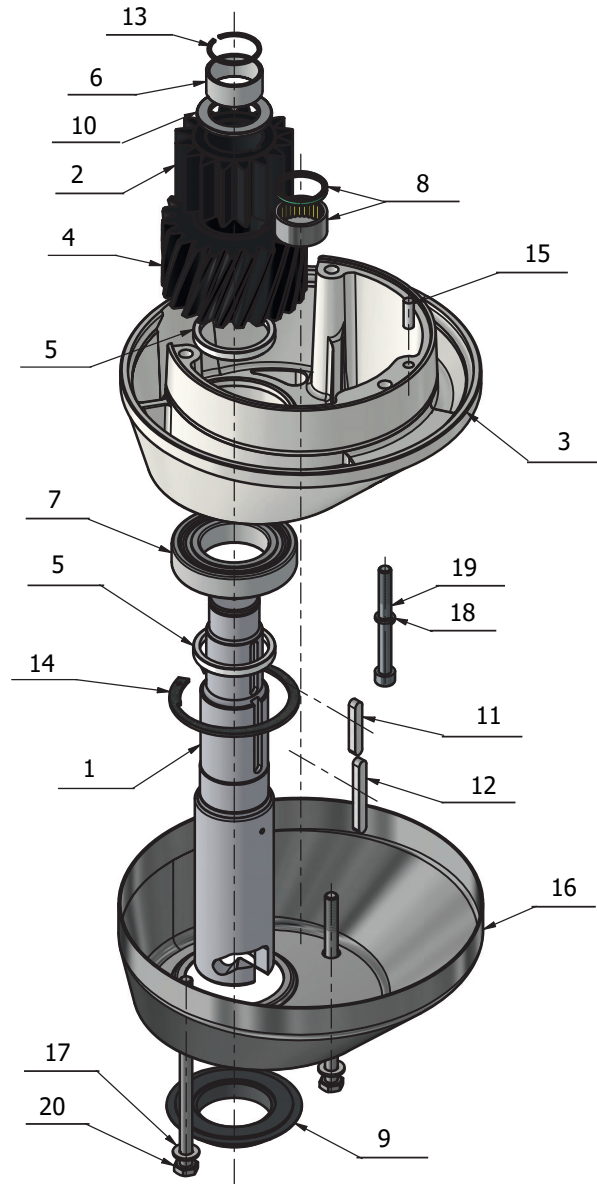

Bowl Arms

Item #	Part #	Description
1.	AE61-92ZB	Bowl Arm Roller Kit
2.	AE101-69.2ZB	Bowl Arm Bushing Kit
3.	AR31-128ZB	Bowl Roller Kit
4.	CE101-23/24.4EZ	Bowl Arm Kit
5.	CE101-68.1ZB	Bowl Arm Shaft Kit
6.	STA3462	Retaining Ring
7.	STA3464	Retaining Ring
8.	STA6370	Dowel Pin
9.	STA9002	Screw

Bowl Guard

Item #	Part #	Description
1.	35AR101-21.1M	Left Bowl Guard
2.	35AR101-22.1M	Right Bowl Guard
3.	STA3149ZB	O-Ring Kit

Planetary Head

Item #	Part #	Description
1.	DE101-2.22ZB	Complete Planetary Assembly
2.	DE101-3.1ZB	Top Planetary Assembly
3.	DE101-2.25ZB	Lower Planetary Assembly
4.	AR100-162ZB	Plastic Cover Kit
5.	STA9001	Srcew

Control Panel

Item #	Part #	Description
1.	56CR10-111M	Bowl Detection Magnet
2.	STA5721	Screw
3.	AR31-174.5	Emergency Stop Kit
4.	DE61-176M	Bowl Lift Switch Kit (2/SET)
5.	DE61-560ZB	Control Panel Assembly

Machine Column

Machine Column

Item #	Part #	Description
1.	56AE140-25ZB	Bowl Guard Shaft Kit
2.	AE140-172.2	Guide Rail
3.	AE140-172.3	Washer
4.	AR80-212	Knee Pad
5.	AR80-214.3	Adjustment Plate (3MM)
6.	AR80-214.6	Adjustment Plate (6MM)
7.	CE101-170ZB	Cover Plates Kit
8.	CE101-172ZB	Guide Plate Kit
9.	DE101-21ZB	Top Cover Kit
10.	DE101-22.17ZB	Back Cover Kit
11.	AR80-213ZB	Foot & Adjustment Plate Kit (4/SET)
12.	STA5615	Screw
13.	STA5085	Screw
14.	STA5624	Screw
15.	STA5689	Screw
16.	STA5724	Set Screw
17.	STA5725	Set Screw
18.	STA5801	Nut
19.	STA5819	Nut
20.	STA5839	Nut
21.	STA6008	Washer
22.	STA9000	Screw
23.	STA9002	Screw