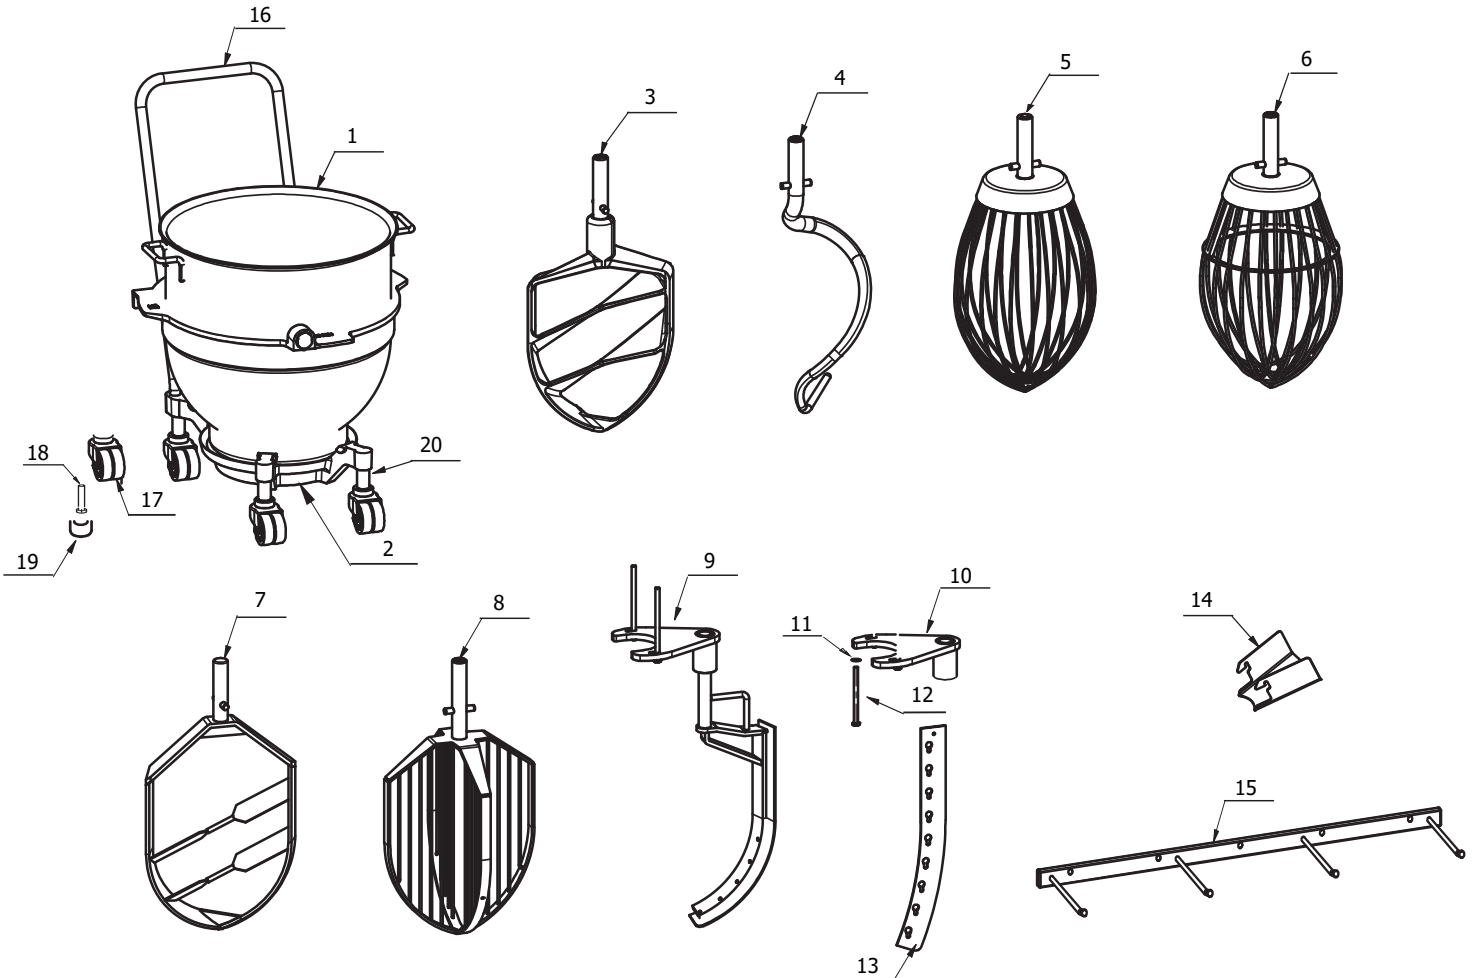

100QT Accessories & Components

Item #	Part #	Description	Item #	Part #	Description
1.	VBOWL-100	SS Bowl	21.	VBOWL-100BRKT	SS Bowl w/ Brackets (FOR MAXI LIFT/NOT SHOWN)
2.	VBTRUCK-100-ERGO	Bowl Truck	22.	VFSLGUARD-100-ERGO	Left Full Shield Bowl Guard (NOT SHOWN)
3.	VBEAT-100A-ERGO	Aluminum Beater	23.	VFSRGUARD-100-ERGO	Right Full Shield Bowl Guard (NOT SHOWN)
4.	VHOOK-100-ERGO	SS Hook	24.	VPSLGUARD-100-ERGO	Left Partial Shield Bowl Guard (NOT SHOWN)
5.	VWHIP-100-ERGO	SS Whip	25.	VPSRGUARD-100-ERGO	Right Partial Shield Bowl Guard (NOT SHOWN)
6.	VHDWHIP-100-ERGO	Reinforced SS Whip			
7.	VBEAT-100SS-ERGO	SS Beater			
8.	VWINGWHIP-100-ERGO	SS Wing Whip			
9.	VSCRIP-100	Bowl Scraper Kit			
10.	42RN100-105	Scraper Holder			
11.	STA6029	Washer			
12.	STA5652	Screw			
13.	42RN100-204	Scraper Blade (3MM)			
14.	VCHUTE	SS Ingredient Chute			
15.	VTOOLRACK60-150	Tool Rack			
16.	22R276	Handle			
17.	22R150-520	Dual Wheel Caster			
18.	STA5642	Screw			
19.	STA6556	Cap			
20.	22R140.3	Extension (50MM)