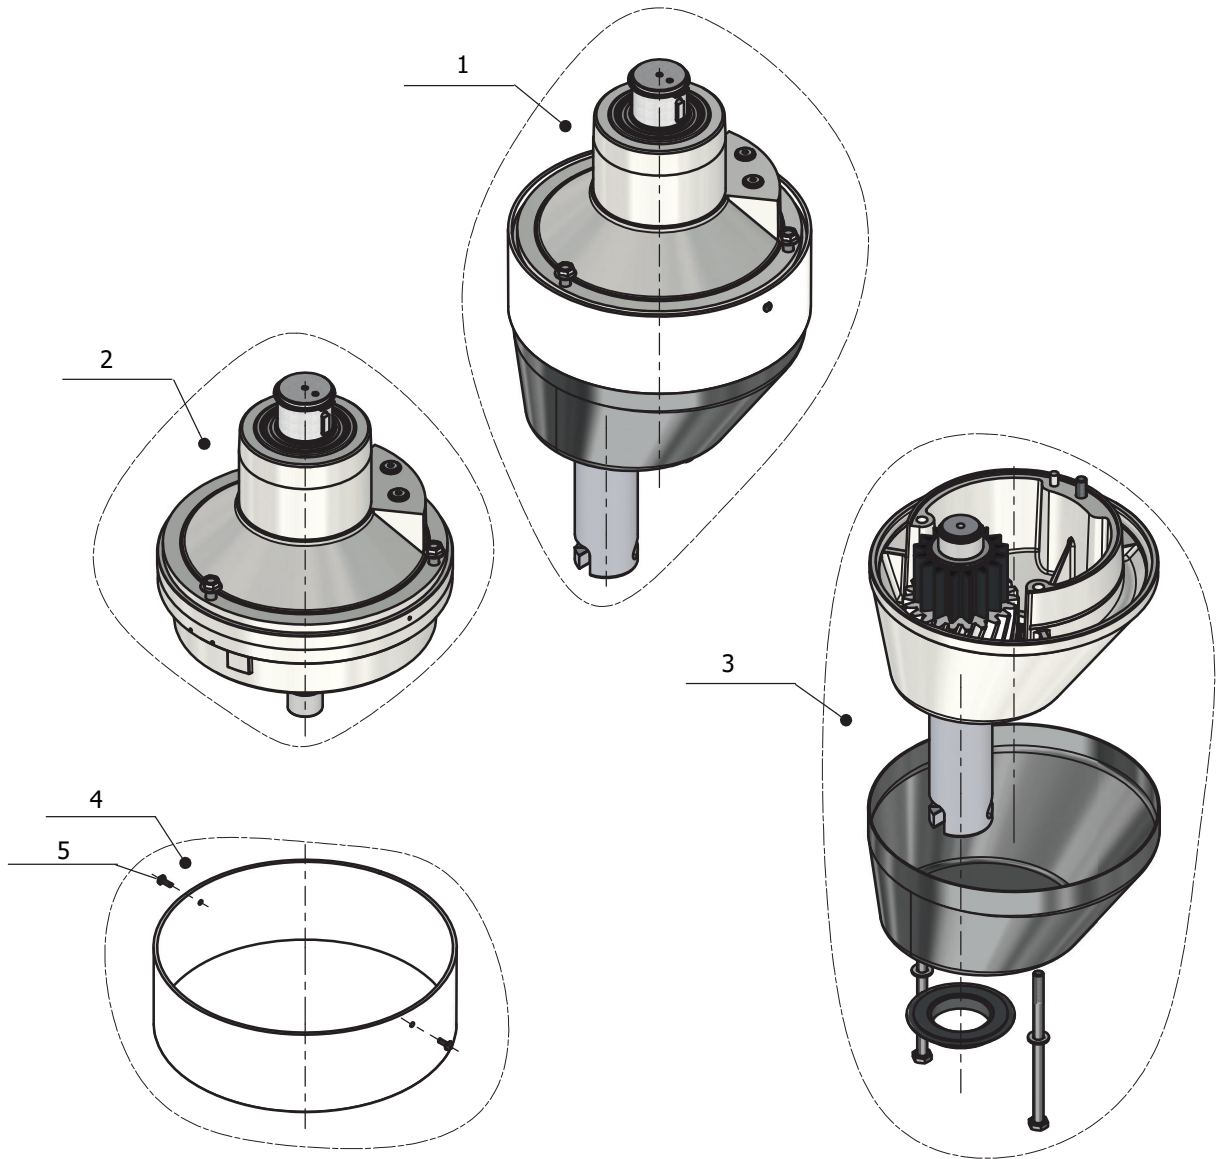

Lifting System

Item #	Part #	Description
1.	AE140-172.3	Washer
2.	CE101-71.1ZB	Guide Plate Kit
3.	DE61-86.50M	Magnetic Sensor
4.	DE61-86.50ZB	Lift Top Mount Kit
5.	DE61-86.51ZB	Lift Lower Mount Kit
6.	DE61-86.52ZB	Bowl Arm Stop Kit
7.	DE61-173ZB	Microswitch Kit
8.	DE101-86.1ZB	Lift Motor
9.	RN100-86.3S	Pin
10.	STA5066	Flanged Bolt
11.	STA5689	Screw
12.	STA5765	Flanged Bolt
13.	STA6205	Cotter Pin

Bowl Arms

Item #	Part #	Description
1.	AE61-92ZB	Bowl Arm Roller Kit
2.	AE101-69.2ZB	Bowl Arm Bushing Kit
3.	AR31-128ZB	Bowl Roller Kit
4.	CE101-23/24.4EZ	Bowl Arm Kit
5.	CE101-68.1ZB	Bowl Arm Shaft Kit
6.	STA3462	Retaining Ring
7.	STA3464	Retaining Ring
8.	STA6370	Dowel Pin
9.	STA9002	Screw

Bowl Guard

Item #	Part #	Description
1.	35AR101-21.1M	Left Bowl Guard
2.	35AR101-22.1M	Right Bowl Guard
3.	STA3149ZB	O-Ring Kit

Planetary Head

Item #	Part #	Description
1.	DE101-2.22ZB	Complete Planetary Assembly
2.	DE101-3.1ZB	Top Planetary Assembly
3.	DE101-2.25ZB	Lower Planetary Assembly
4.	AR100-162ZB	Plastic Cover Kit
5.	STA9001	Srcew

Lower Planetary Head

Item #	Part #	Description
1.	AR101-33.5LZ	Bayonet Shaft Kit
2.	AR140-31	Upper Rim Pinion
3.	R100-2Z	Eccentric Head Kit
4.	R100-32.1	Lower Rim Pinion
5.	R100-37	Spacer
6.	R100-96	Needle Bearing Kit
7.	R100-97	Bearing
8.	R100-101Z	Needle Bearing Kit
9.	R100-209	Seal Ring
10.	R100-235	Washer
11.	STA2034	Key
12.	STA2039	Key
13.	STA3478	Retaining Ring
14.	STA3532	Retaining Ring
15.	STA6460	Dowel Pin
16.	W100-272	Metal Head Cap
17.	STA6029	Washer
18.	STA6057	Lock Washer
19.	STA5644	Screw
20.	STA5652	Screw