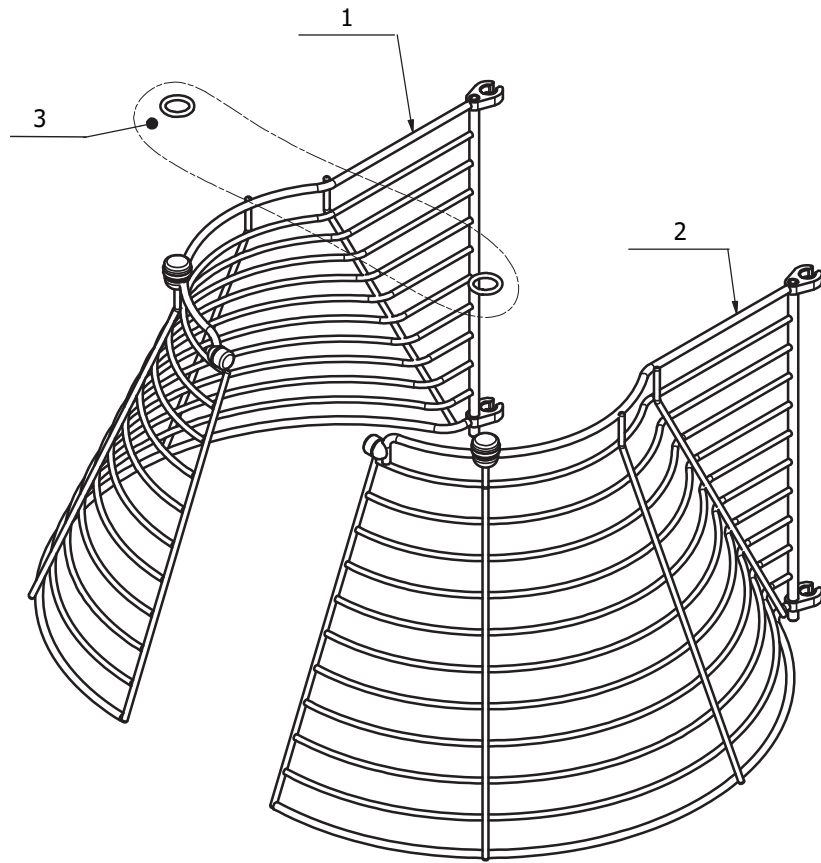

Lifting System

Item #	Part #	Description
1.	AE140-172.3	Washer
2.	CE101-71.1ZB	Guide Plate Kit
3.	DE61-86.50M	Magnetic Sensor
4.	DE61-86.50ZB	Lift Top Mount Kit
5.	DE61-86.51ZB	Lift Lower Mount Kit
6.	DE61-86.52ZB	Bowl Arm Stop Kit
7.	DE61-173ZB	Microswitch Kit
8.	DE101-86.1ZB	Lift Motor
9.	RN100-86.3S	Pin
10.	STA5066	Flanged Bolt
11.	STA5689	Screw
12.	STA5765	Flanged Bolt
13.	STA6205	Cotter Pin

Bowl Arms

Item #	Part #	Description
1.	AE61-92ZB	Bowl Arm Roller Kit
2.	AE101-69.2ZB	Bowl Arm Bushing Kit
3.	AR31-128ZB	Bowl Roller Kit
4.	CE101-23/24.4EZ	Bowl Arm Kit
5.	CE101-68.1ZB	Bowl Arm Shaft Kit
6.	STA3462	Retaining Ring
7.	STA3464	Retaining Ring
8.	STA6370	Dowel Pin
9.	STA9002	Screw

Bowl Guard

Item #	Part #	Description
1.	35AR101-21.1M	Left Bowl Guard
2.	35AR101-22.1M	Right Bowl Guard
3.	STA3149ZB	O-Ring Kit

Planetary Head

Item #	Part #	Description
1.	DE101-2.22ZB	Complete Planetary Assembly
2.	DE101-3.1ZB	Top Planetary Assembly
3.	DE101-2.25ZB	Lower Planetary Assembly
4.	AR100-162ZB	Plastic Cover Kit
5.	STA9001	Srcew