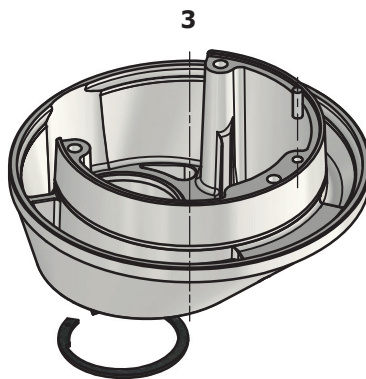

Bowl Arms

Item #	Part #	Description
1.	AE61-92ZB	Bowl Arm Roller Kit
2.	AE101-69.2ZB	Bowl Arm Bushing Kit
3.	AR31-128ZB	Bowl Roller Kit
4.	CE101-23/24.4EZ	Bowl Arm Kit
5.	CE101-68.1ZB	Bowl Arm Shaft Kit
6.	STA3462	Retaining Ring
7.	STA3464	Retaining Ring
8.	STA6370	Dowel Pin
9.	STA9002	Screw

Bowl Guard

Item #	Part #	Description
1.	35AR101-21.1M	Left Bowl Guard
2.	35AR101-22.1M	Right Bowl Guard
3.	STA3149ZB	O-Ring Kit

Planetary Head

Item #	Part #	Description
1.	DE101-2.22ZB	Complete Planetary Assembly
2.	DE101-3.1ZB	Top Planetary Assembly
3.	DE101-2.25ZB	Lower Planetary Assembly
4.	AR100-162ZB	Plastic Cover Kit
5.	STA9001	Srcew

Lower Planetary Head

Item #	Part #	Description
1.	AR101-33.5LZ	Bayonet Shaft Kit
2.	AR140-31	Upper Rim Pinion
3.	R100-2Z	Eccentric Head Kit
4.	R100-32.1	Lower Rim Pinion
5.	R100-37	Spacer
6.	R100-96	Needle Bearing Kit
7.	R100-97	Bearing
8.	R100-101Z	Needle Bearing Kit
9.	R100-209	Seal Ring
10.	R100-235	Washer
11.	STA2034	Key
12.	STA2039	Key
13.	STA3478	Retaining Ring
14.	STA3532	Retaining Ring
15.	STA6460	Dowel Pin
16.	W100-272	Metal Head Cap
17.	STA6029	Washer
18.	STA6057	Lock Washer
19.	STA5644	Screw
20.	STA5652	Screw

Control Panel

Item #	Part #	Description
1.	56CR10-111M	Bowl Detection Magnet
2.	STA5721	Screw
3.	AR31-174.5	Emergency Stop Kit
4.	DE61-176M	Bowl Lift Switch Kit (2/SET)
5.	DE61-560ZB	Control Panel Assembly