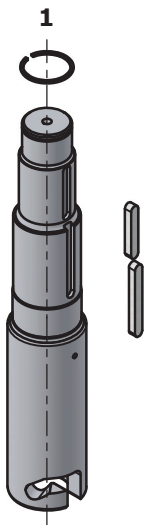

Bowl Arms

Item #	Part #	Description
1.	AE61-92ZB	Bowl Arm Roller Kit
2.	AE101-69.2ZB	Bowl Arm Bushing Kit
3.	AR31-128ZB	Bowl Roller Kit
4.	CE101-23/24.4EZ	Bowl Arm Kit
5.	CE101-68.1ZB	Bowl Arm Shaft Kit
6.	STA3462	Retaining Ring
7.	STA3464	Retaining Ring
8.	STA6370	Dowel Pin
9.	STA9002	Screw

Bowl Guard

Item #	Part #	Description
1.	35AR101-21.1M	Left Bowl Guard
2.	35AR101-22.1M	Right Bowl Guard
3.	STA3149ZB	O-Ring Kit

Planetary Head

Item #	Part #	Description
1.	DE101-2.22ZB	Complete Planetary Assembly
2.	DE101-3.1ZB	Top Planetary Assembly
3.	DE101-2.25ZB	Lower Planetary Assembly
4.	AR100-162ZB	Plastic Cover Kit
5.	STA9001	Srcew

Lower Planetary Head

Item #	Part #	Description
1.	AR101-33.5LZ	Bayonet Shaft Kit
2.	AR140-31	Upper Rim Pinion
3.	R100-2Z	Eccentric Head Kit
4.	R100-32.1	Lower Rim Pinion
5.	R100-37	Spacer
6.	R100-96	Needle Bearing Kit
7.	R100-97	Bearing
8.	R100-101Z	Needle Bearing Kit
9.	R100-209	Seal Ring
10.	R100-235	Washer
11.	STA2034	Key
12.	STA2039	Key
13.	STA3478	Retaining Ring
14.	STA3532	Retaining Ring
15.	STA6460	Dowel Pin
16.	W100-272	Metal Head Cap
17.	STA6029	Washer
18.	STA6057	Lock Washer
19.	STA5644	Screw
20.	STA5652	Screw

Control Panel

Item #	Part #	Description
1.	56CR10-111M	Bowl Detection Magnet
2.	STA5721	Screw
3.	AR31-174.5	Emergency Stop Kit
4.	DE61-176M	Bowl Lift Switch Kit (2/SET)
5.	DE61-560ZB	Control Panel Assembly