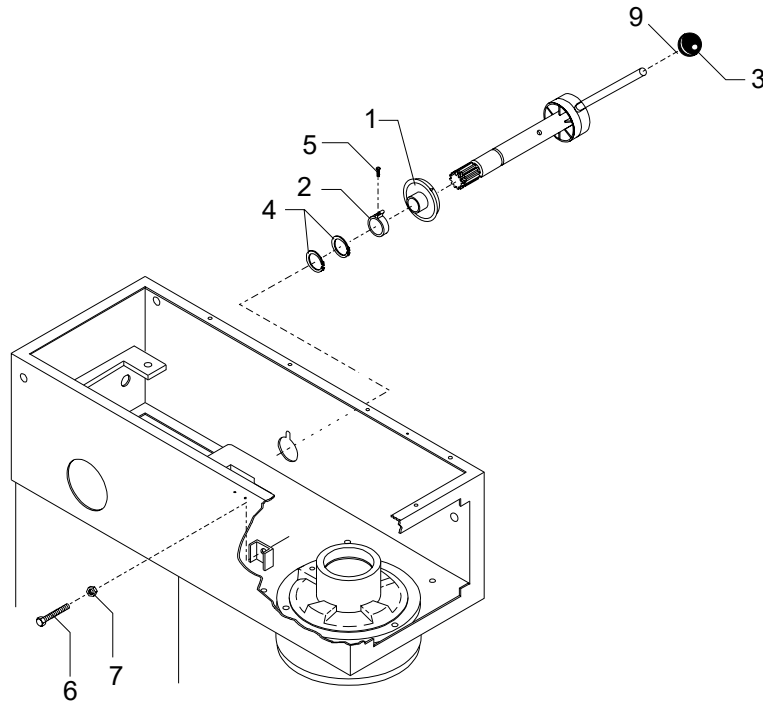

P: (800) 222-1138
varimixerusa.com

DRN: 20030-1336

REV. -
1/1/2024

TABLE OF CONTENTS

SPEED LEVER COMPONENTS.....	2
TRANSMISSION COMPONENTS.....	3
PLANETARY HEAD COMPONENTS.....	5
MACHINE COLUMN COMPONENTS.....	7
BOWL GUARD COMPONENTS	9
LIFT SYSTEM COMPONENTS.....	10
ATTACHMENT DRIVE COMPONENTS	12
MICROSWITCH COMPONENTS.....	14
CONTROL BOX COMPONENTS.....	15
CONTROL PANEL COMPONENTS.....	16
ACCESSORIES & ACCESSORY COMPONENTS.....	17
WIRING DIAGRAM.....	18

SPEED LEVER COMPONENTS

Item #	Description	Part Number	
		V30 & V40	V60
1.....	Speed Indicator.....	AR30-47.10.....	AR30-47.10
2.....	Clamp W/ Screw.....	AR30-47.11.....	AR30-47.11
3.....	Knob.....	STA3306.....	STA3306
4.....	Retaining Ring.....	STA3414.....	STA3414
5.....	Screw.....	STA5247.....	STA5247
6.....	Screw.....	STA5439.....	STA5439
7.....	Nut.....	STA5810.....	STA5810
8.....	Speed Lever Kit.....	AR31-47Z.....	AR61-47Z
9.....	Shim.....	STA3304.....	STA3304

SAFETY GUARD COMPONENTS

Item #	Description	Part Number		
		V30	V40	V60
1	Mounting Shaft	56AR31-102.1	56AR31-102.1	56AR61-102.1
2	O-ring	STA3143	STA3143	STA3143
3	Shield Hinge	56AR31-107M	56AR31-107M	56AR31-107M
4	Front Bowl Guard	56AR31-21.1M	56AR41-21.1M	56AR61-21.1M
5	Rear Bowl Guard	56AR31-22	56AR41-22	56AR61-22
6	Bolt	STA5047	STA5047	STA5047
7	Screw	STA5344	STA5344	STA5344
8	Washer	STA6033	STA6033	STA6033
9	Magnet Cap	56AR31-104	56AR31-104	56AR31-104