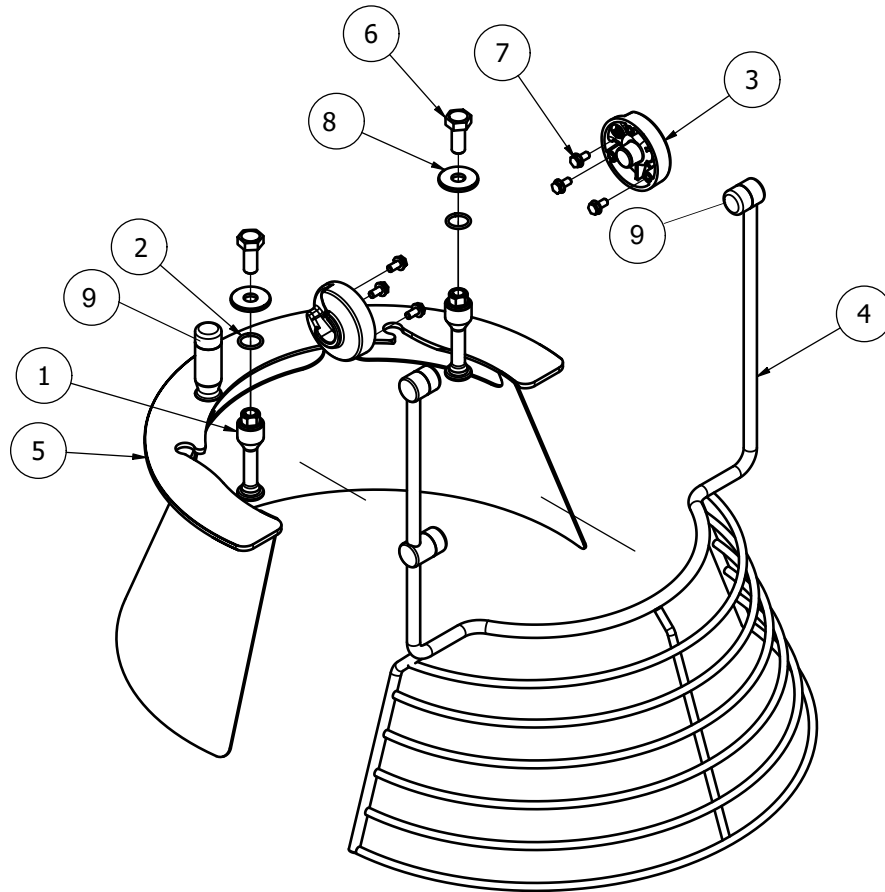

SAFETY GUARD COMPONENTS

Item #	Description	Part Number		
		V30	V40	V60
1	Mounting Shaft	56AR31-102.1	56AR31-102.1	56AR61-102.1
2	O-ring	STA3143	STA3143	STA3143
3	Shield Hinge	56AR31-107M	56AR31-107M	56AR31-107M
4	Front Bowl Guard	56AR31-21.1M	56AR41-21.1M	56AR61-21.1M
5	Rear Bowl Guard	56AR31-22	56AR41-22	56AR61-22
6	Bolt	STA5047	STA5047	STA5047
7	Screw	STA5344	STA5344	STA5344
8	Washer	STA6033	STA6033	STA6033
9	Magnet Cap	56AR31-104	56AR31-104	56AR31-104