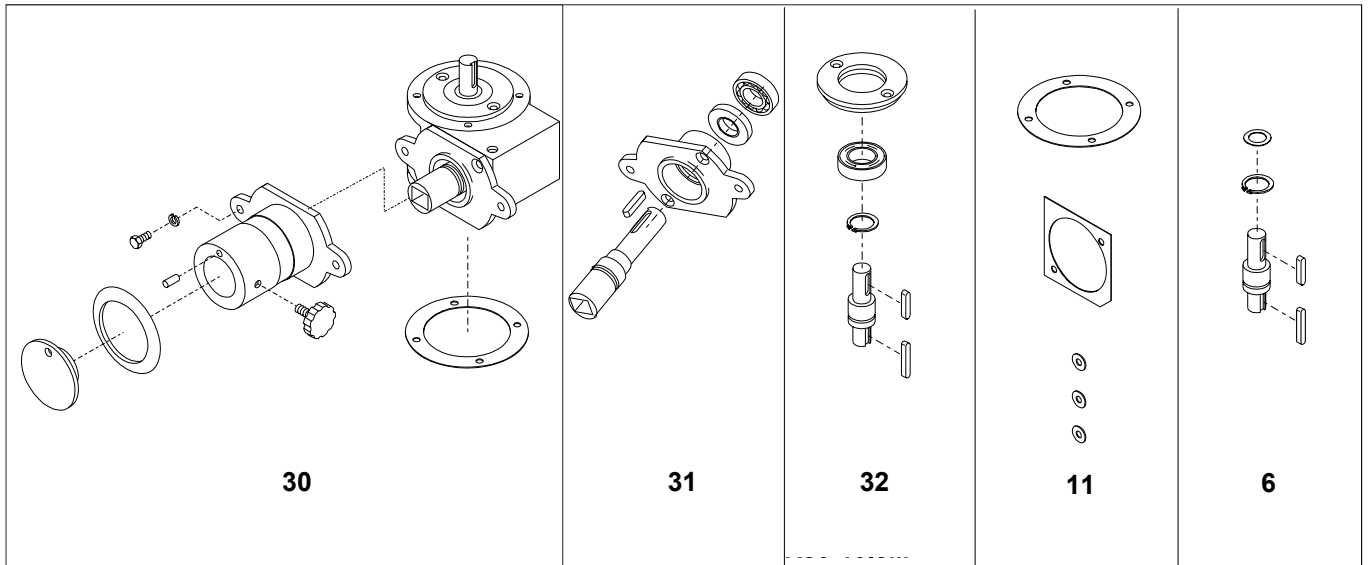

LIFT SYSTEM COMPONENTS

Item #	Description	Part Number		
		V30	V40	V60
1	Bowl Arm Kit	AR31-23/24.1M2	AR41-23/24Z	AR61-23/24Z
2	Shock Absorber Kit	W40-600M	W40-600M	W60-600M
3	Crank Arm	R27-63ME	R27-63ME	R60-63ME
4	Bowl Arm Shaft Kit	AR31-68Z	AR31-68Z	AR61-68Z
5	Lift Lever Kit	R27-62Z	R27-62Z	R60-62Z
6	Knob	STA3308	STA3308	STA3308
7	Key	STA2020	STA2020	STA2020
8	Washer	STA6044	STA6044	STA6044
9	Retaining Ring	STA3408	STA3408	STA3408
10	Lift Nut	AR40-65M	AR40-65M	AR40-65M
11	Cotter Pin	STA6205	STA6205	STA6205
12	Jam Nut	STA5827	STA5827	STA5827
13	Extension Rod Kit	R30-69Z	R30-69Z	R60-69Z
14	Shoulder Bolt	STA5690	STA5690	STA5690
15	Eyebolt	R30-80E	R30-80E	R30-80E
16	Lift Bolt Kit	R30-65Z	R30-65Z	R60-65Z
17	Snap Ring	STA3580	STA3580	STA3580
18	Lift Bolt Pin	W40-603E	W40-603E	W40-603E
19	Bushing	STA2522	STA2522	STA2522
20	Screw	STA5088	STA5088	STA5088
21	Bowl Arm Roller	AR31-128	AR31-128	AR31-128
22	Roller Shaft	AR31-127	AR31-127	AR31-127
23	Retaining Ring	STA3467	STA3467	STA3467
24	Nut	STA5827	STA5827	STA5827

ATTACHMENT DRIVE COMPONENTS