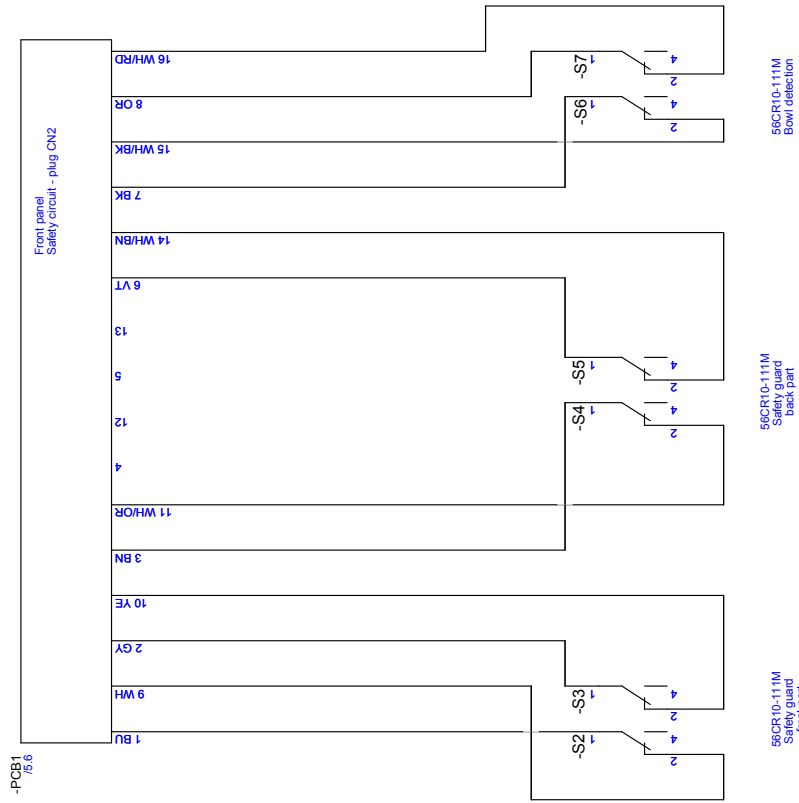

PRINCIPLE ELECTRICAL DIAGRAM