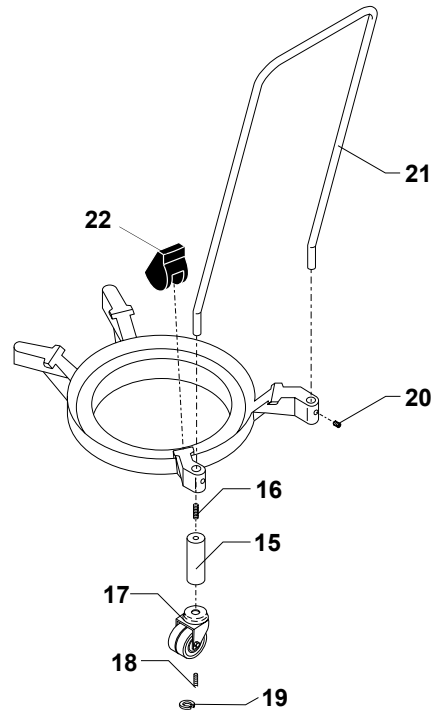

ACCESSORIES & ACCESSORY COMPONENTS