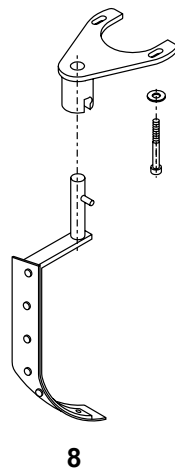

ACCESSORIES & ACCESSORY COMPONENTS