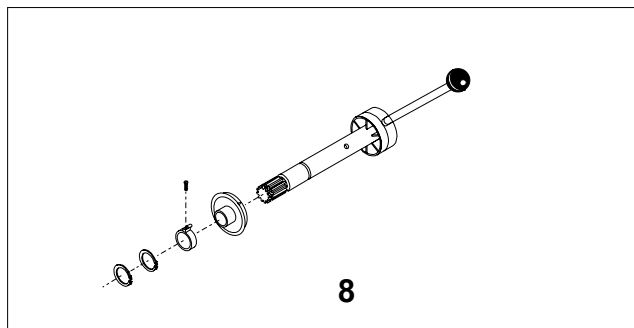

P: (800) 222-1138
varimixerusa.com

DRN: 20030-1336

REV. -
1/1/2024

TABLE OF CONTENTS

SPEED LEVER COMPONENTS.....	2
TRANSMISSION COMPONENTS.....	3
PLANETARY HEAD COMPONENTS.....	5
MACHINE COLUMN COMPONENTS.....	7
BOWL GUARD COMPONENTS	9
LIFT SYSTEM COMPONENTS.....	10
ATTACHMENT DRIVE COMPONENTS	12
MICROSWITCH COMPONENTS.....	14
CONTROL BOX COMPONENTS.....	15
CONTROL PANEL COMPONENTS.....	16
ACCESSORIES & ACCESSORY COMPONENTS.....	17
WIRING DIAGRAM.....	18

SPEED LEVER COMPONENTS

Item #	Description	Part Number	
		V30 & V40	V60
1.....	Speed Indicator.....	AR30-47.10.....	AR30-47.10
2.....	Clamp W/ Screw.....	AR30-47.11.....	AR30-47.11
3.....	Knob.....	STA3306.....	STA3306
4.....	Retaining Ring.....	STA3414.....	STA3414
5.....	Screw.....	STA5247.....	STA5247
6.....	Screw.....	STA5439.....	STA5439
7.....	Nut.....	STA5810.....	STA5810
8.....	Speed Lever Kit.....	AR31-47Z.....	AR61-47Z
9.....	Shim.....	STA3304.....	STA3304