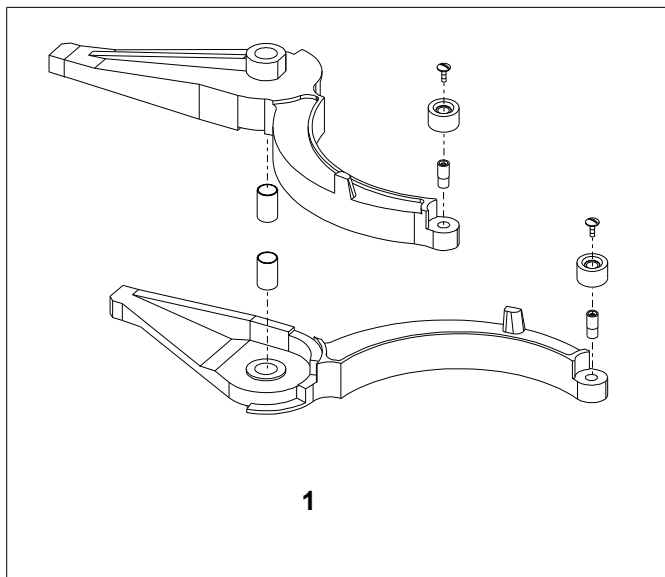

LIFT SYSTEM COMPONENTS

LIFT SYSTEM COMPONENTS

Item #	Description	Part Number		
		V30	V40	V60
1	Bowl Arm Kit	AR31-23/24.1M2	AR41-23/24Z	AR61-23/24Z
2	Shock Absorber Kit	W40-600M	W40-600M	W60-600M
3	Crank Arm	R27-63ME	R27-63ME	R60-63ME
4	Bowl Arm Shaft Kit	AR31-68Z	AR31-68Z	AR61-68Z
5	Lift Lever Kit	R27-62Z	R27-62Z	R60-62Z
6	Knob	STA3308	STA3308	STA3308
7	Key	STA2020	STA2020	STA2020
8	Washer	STA6044	STA6044	STA6044
9	Retaining Ring	STA3408	STA3408	STA3408
10	Lift Nut	AR40-65M	AR40-65M	AR40-65M
11	Cotter Pin	STA6205	STA6205	STA6205
12	Jam Nut	STA5827	STA5827	STA5827
13	Extension Rod Kit	R30-69Z	R30-69Z	R60-69Z
14	Shoulder Bolt	STA5690	STA5690	STA5690
15	Eyebolt	R30-80E	R30-80E	R30-80E
16	Lift Bolt Kit	R30-65Z	R30-65Z	R60-65Z
17	Snap Ring	STA3580	STA3580	STA3580
18	Lift Bolt Pin	W40-603E	W40-603E	W40-603E
19	Bushing	STA2522	STA2522	STA2522
20	Screw	STA5088	STA5088	STA5088
21	Bowl Arm Roller	AR31-128	AR31-128	AR31-128
22	Roller Shaft	AR31-127	AR31-127	AR31-127
23	Retaining Ring	STA3467	STA3467	STA3467
24	Nut	STA5827	STA5827	STA5827