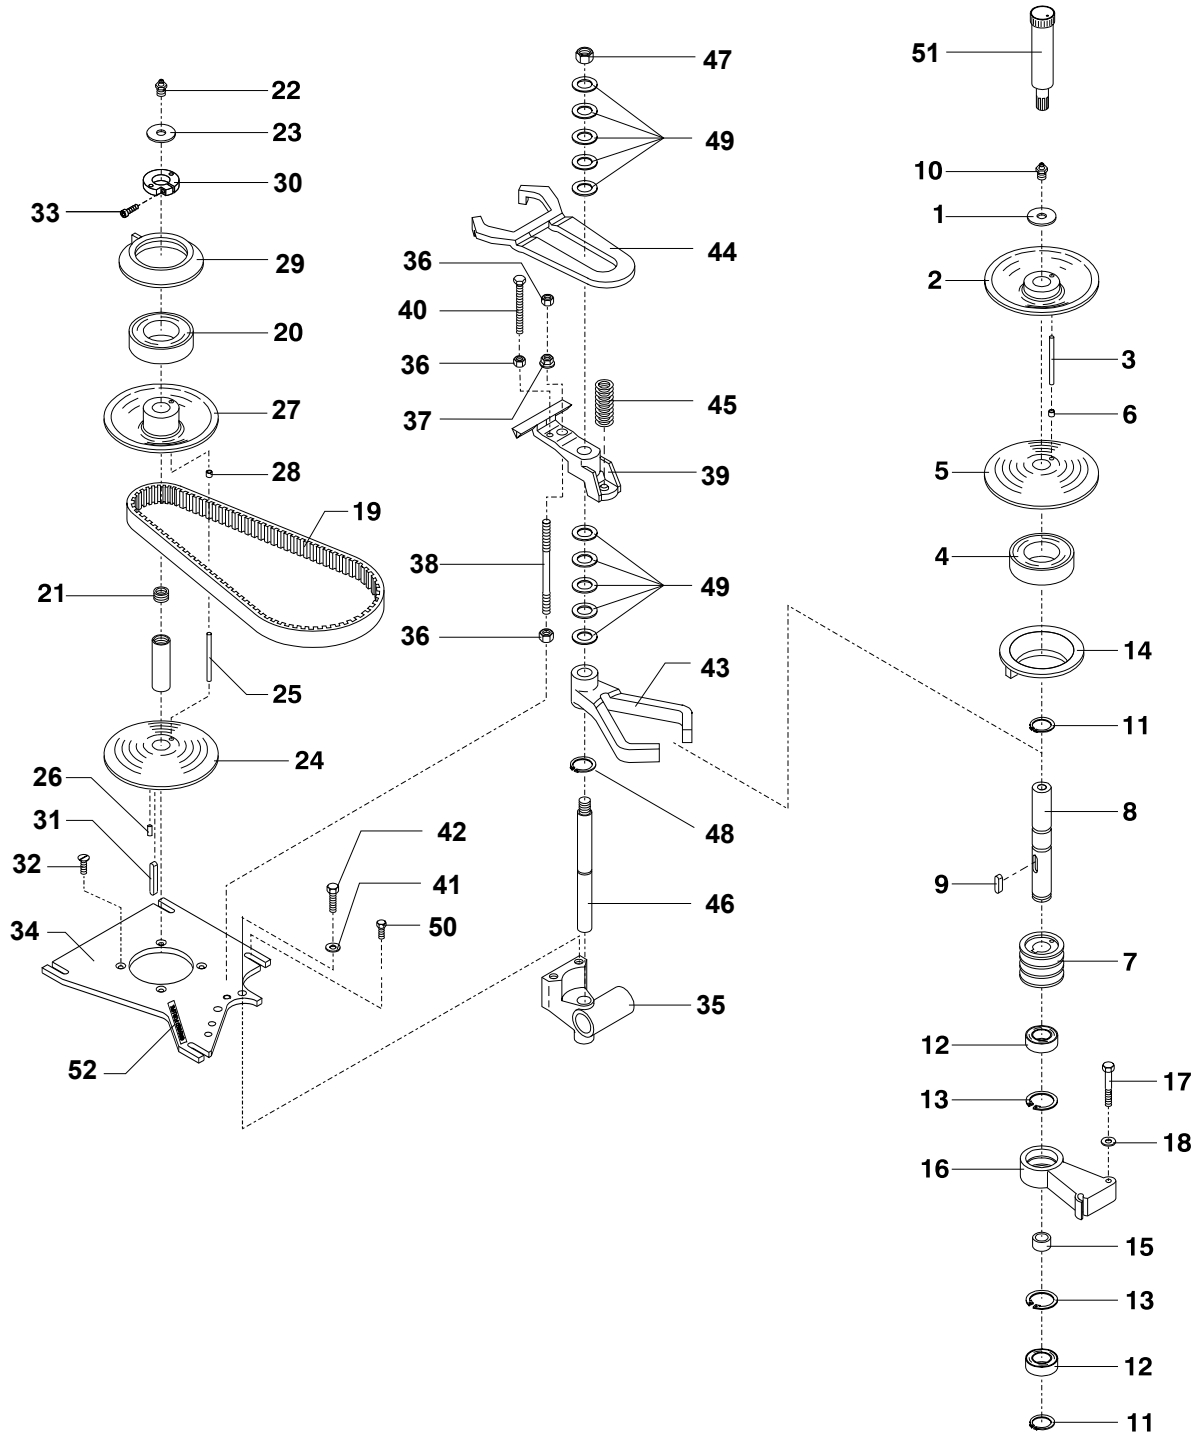

TRANSMISSION COMPONENTS

53	8, 55	24	2	5, 28	30	35	46