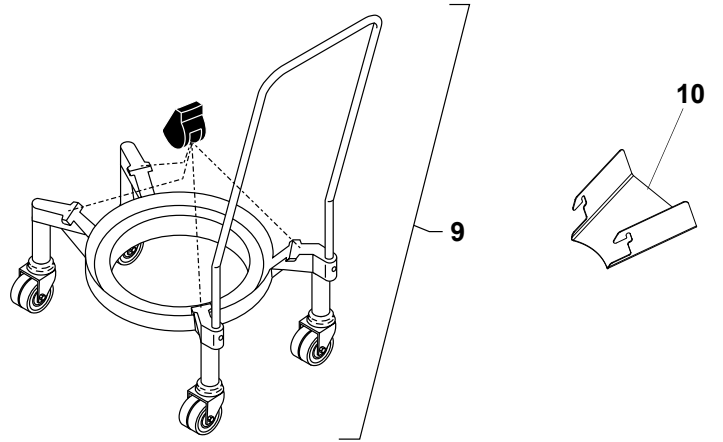

ACCESSORIES & ACCESSORY COMPONENTS