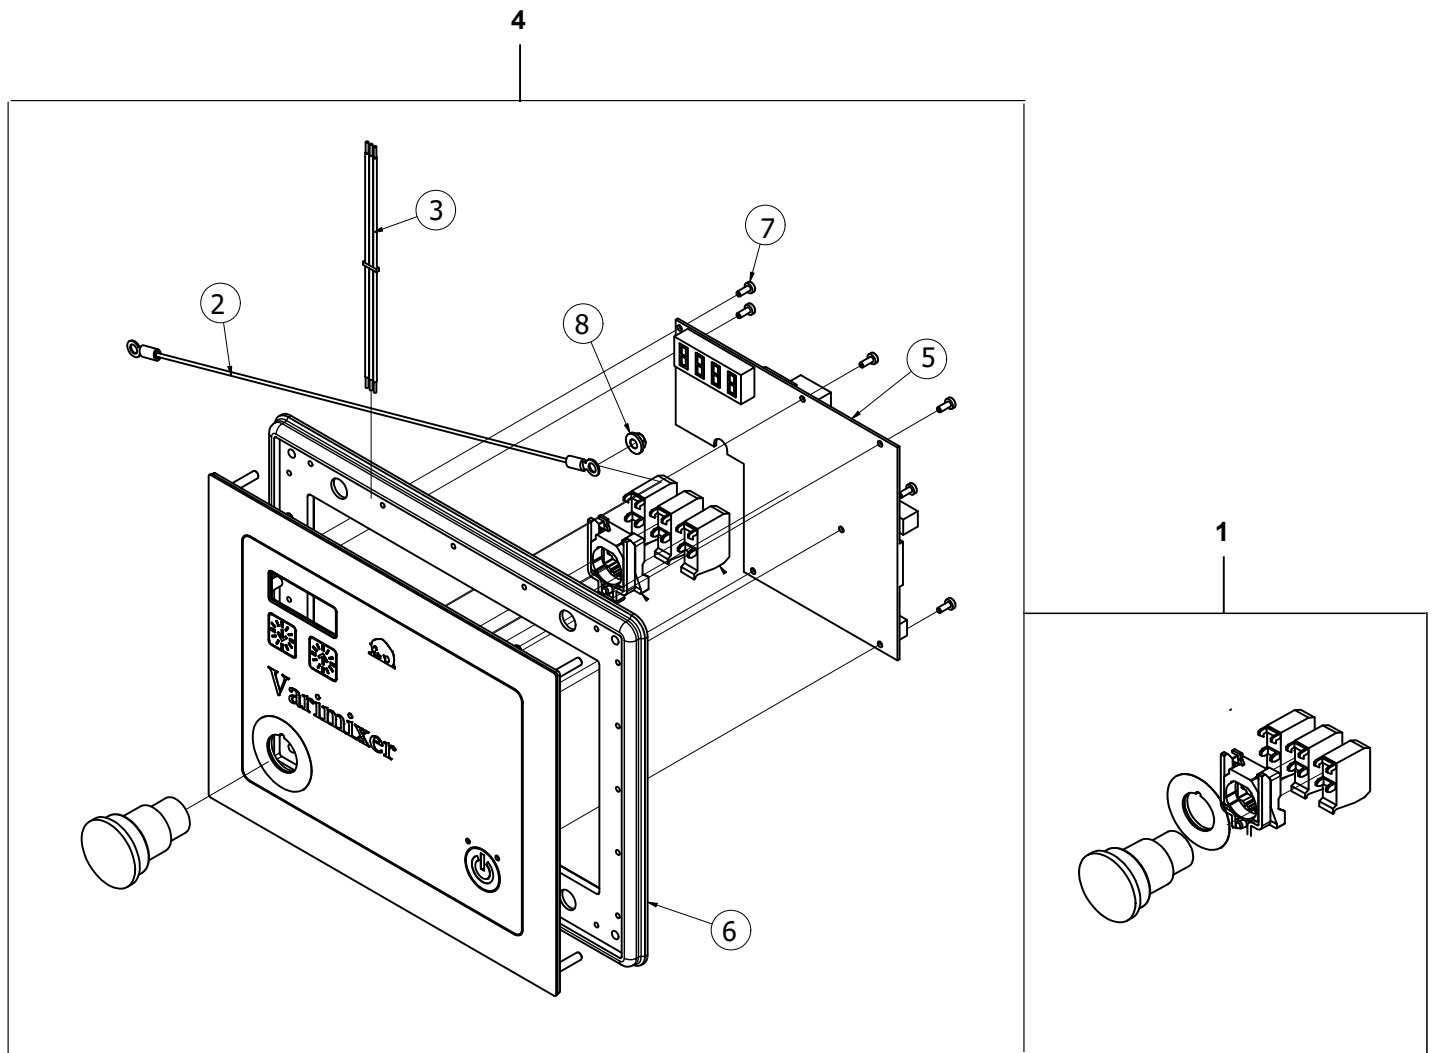

CONTROL PANEL COMPONENTS

Item #	Description	Part Number
1.....	Emergency Stop Kit.....	AR31-174.5
2.....	Ground Cable.....	AR31-194.41M
3.....	Supply Cable.....	AR31-194.82M
4.....	Control Panel Assembly.....	AR31-530.3Z ***SEE BELOW FOR ENDING SERIAL #***
4.....	Control Panel Assembly.....	AR31-530.21M ***SEE BELOW FOR STARTING SERIAL #
5.....	Control Board.....	AR31-532.10 ***SEE BELOW FOR STARTING SERIAL #***
6.....	Gasket.....	AR31-562
7.....	Screw.....	STA5762
8.....	Flange Nut.....	STA5897

SERIAL # ENDING V30: 30007633, V40: 40008429, V60: 60007225

SERIAL # STARTING V30: 30007634, V40: 40008430, V60: 60007226