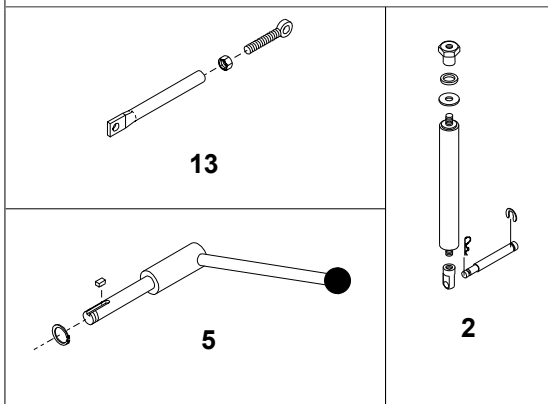

LIFT SYSTEM COMPONENTS

LIFT SYSTEM COMPONENTS

Item #	Description	Part Number		
		V30	V40	V60
1	Bowl Arm Kit	AR31-23/24.1M2	AR41-23/24Z	AR61-23/24Z
2	Shock Absorber Kit	W40-600M	W40-600M	W60-600M
3	Crank Arm	R27-63ME	R27-63ME	R60-63ME
4	Bowl Arm Shaft Kit	AR31-68Z	AR31-68Z	AR61-68Z
5	Lift Lever Kit	R27-62Z	R27-62Z	R60-62Z
6	Knob	STA3308	STA3308	STA3308
7	Key	STA2020	STA2020	STA2020
8	Washer	STA6044	STA6044	STA6044
9	Retaining Ring	STA3408	STA3408	STA3408
10	Lift Nut	AR40-65M	AR40-65M	AR40-65M
11	Cotter Pin	STA6205	STA6205	STA6205
12	Jam Nut	STA5827	STA5827	STA5827
13	Extension Rod Kit	R30-69Z	R30-69Z	R60-69Z
14	Shoulder Bolt	STA5690	STA5690	STA5690
15	Eyebolt	R30-80E	R30-80E	R30-80E
16	Lift Bolt Kit	R30-65Z	R30-65Z	R60-65Z
17	Snap Ring	STA3580	STA3580	STA3580
18	Lift Bolt Pin	W40-603E	W40-603E	W40-603E
19	Bushing	STA2522	STA2522	STA2522
20	Screw	STA5088	STA5088	STA5088
21	Bowl Arm Roller	AR31-128	AR31-128	AR31-128
22	Roller Shaft	AR31-127	AR31-127	AR31-127
23	Retaining Ring	STA3467	STA3467	STA3467
24	Nut	STA5827	STA5827	STA5827