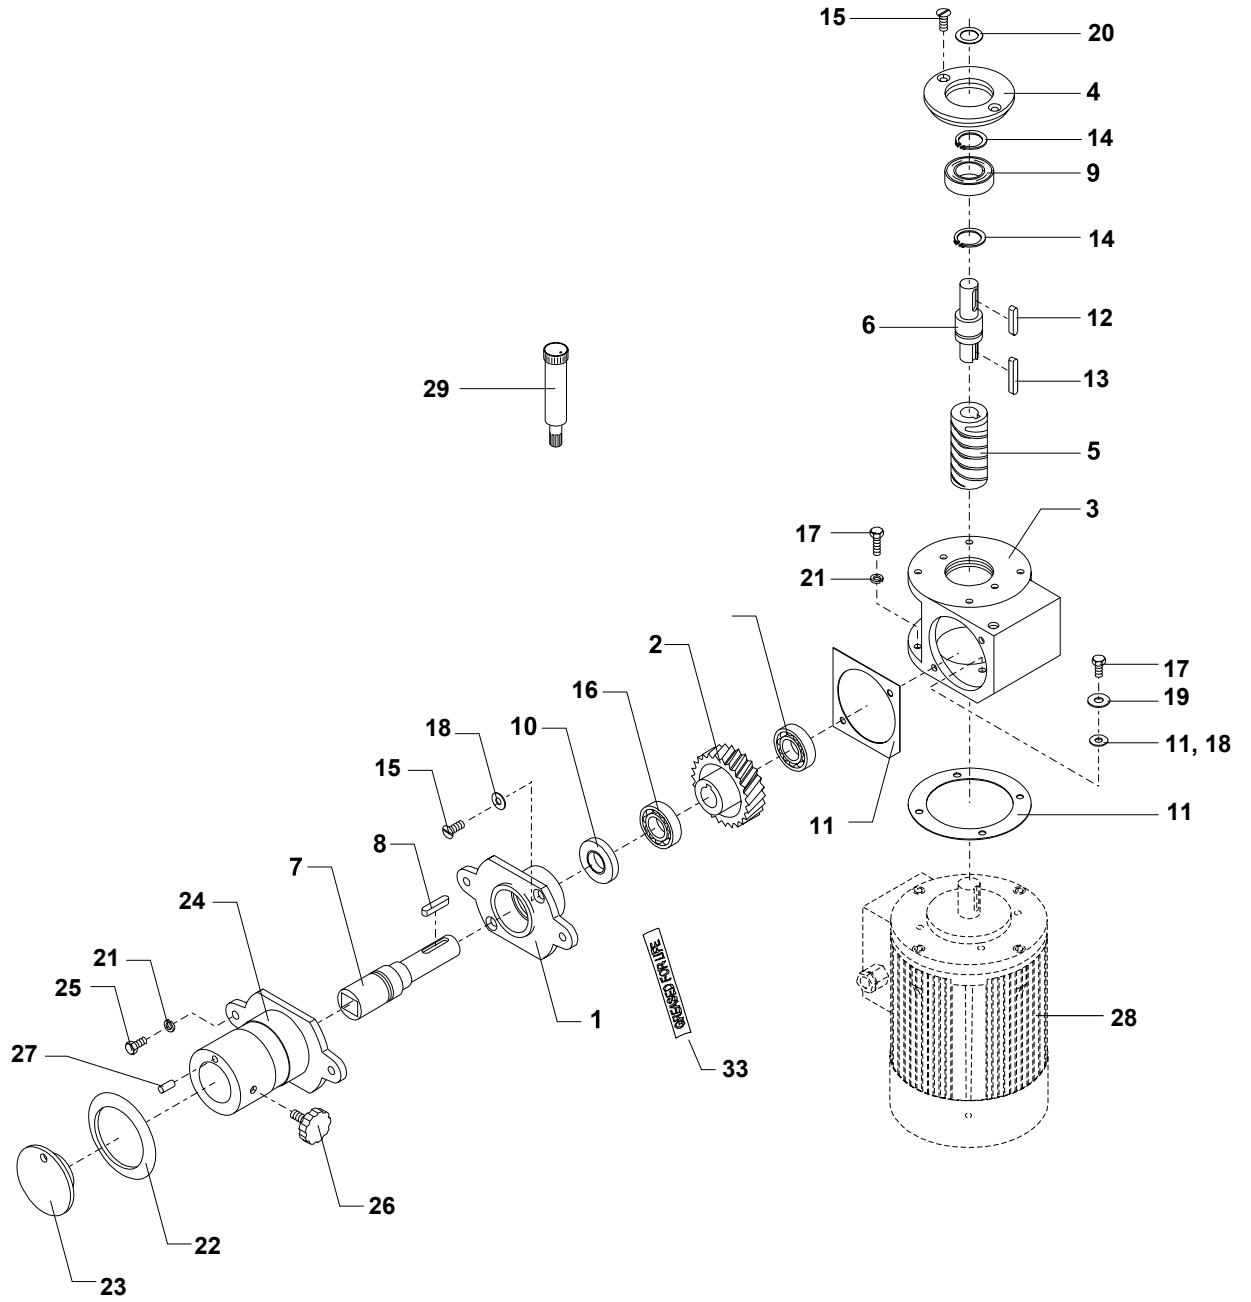

LIFT SYSTEM COMPONENTS

Item #	Description	Part Number		
		V30	V40	V60
1	Bowl Arm Kit	AR31-23/24.1M2	AR41-23/24Z	AR61-23/24Z
2	Shock Absorber Kit	W40-600M	W40-600M	W60-600M
3	Crank Arm	R27-63ME	R27-63ME	R60-63ME
4	Bowl Arm Shaft Kit	AR31-68Z	AR31-68Z	AR61-68Z
5	Lift Lever Kit	R27-62Z	R27-62Z	R60-62Z
6	Knob	STA3308	STA3308	STA3308
7	Key	STA2020	STA2020	STA2020
8	Washer	STA6044	STA6044	STA6044
9	Retaining Ring	STA3408	STA3408	STA3408
10	Lift Nut	AR40-65M	AR40-65M	AR40-65M
11	Cotter Pin	STA6205	STA6205	STA6205
12	Jam Nut	STA5827	STA5827	STA5827
13	Extension Rod Kit	R30-69Z	R30-69Z	R60-69Z
14	Shoulder Bolt	STA5690	STA5690	STA5690
15	Eyebolt	R30-80E	R30-80E	R30-80E
16	Lift Bolt Kit	R30-65Z	R30-65Z	R60-65Z
17	Snap Ring	STA3580	STA3580	STA3580
18	Lift Bolt Pin	W40-603E	W40-603E	W40-603E
19	Bushing	STA2522	STA2522	STA2522
20	Screw	STA5088	STA5088	STA5088
21	Bowl Arm Roller	AR31-128	AR31-128	AR31-128
22	Roller Shaft	AR31-127	AR31-127	AR31-127
23	Retaining Ring	STA3467	STA3467	STA3467
24	Nut	STA5827	STA5827	STA5827

ATTACHMENT DRIVE COMPONENTS