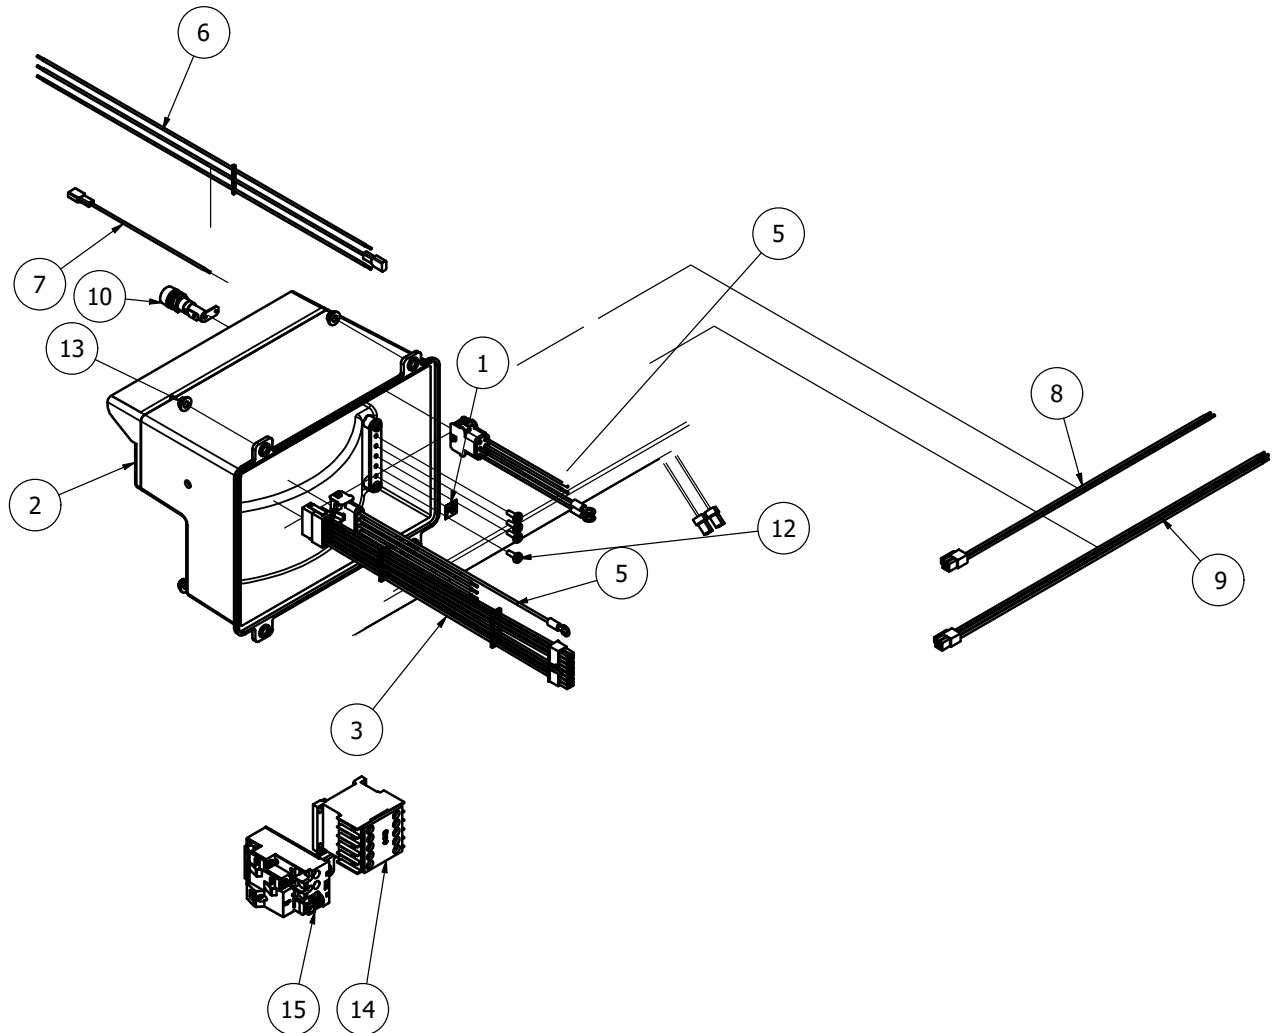

CONTROL BOX COMPONENTS

Item #	Description	Part Number
1.....	Earth Label.....	AR30-453.1
2.....	Enclosure Assembly.....	AR31-152.1M
3.....	Safety Cable.....	AR31-194.18M
4.....	Power Supply Cable.....	AR31-194.54M
5.....	Motor Cable.....	AR31-194.63M
6.....	Fuse Cable.....	AR31-194.80M
7.....	Fuse Cable.....	AR31-194.81M
8.....	Signal Cable.....	AR31-194.84M
9.....	Signal Cable.....	AR31-194.85M
10.....	Fuse Holder & Fuse.....	.08030-0804
11.....	Fuse (Not Shown).....	R20E-418.2
12.....	Screw.....	STA5232
13.....	Flange Nut.....	STA5897
14.....	Contactor V30.....	
14.....	Contactor V40 & V60.....	AR31-88.115
15.....	Relay V30.....	AR31-88.207
15.....	Relay V40-1 & V60-1.....	AR31-88.206
15.....	Relay V40-3 & V60-3.....	AR31-88.205
16.....	Control Panel & Box Kit.....	AR31-530.3M