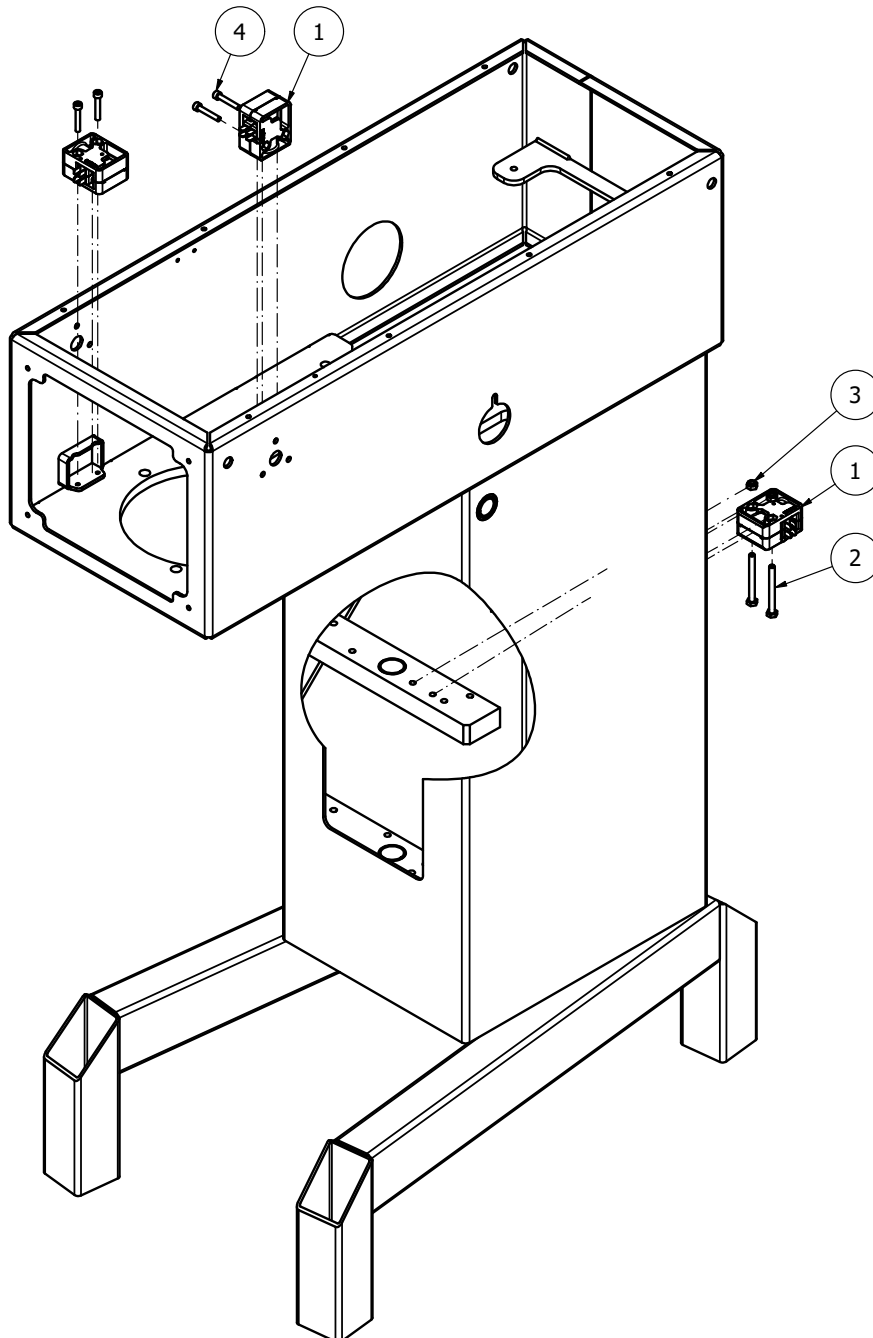

ATTACHMENT DRIVE COMPONENTS

ATTACHMENT DRIVE COMPONENTS

<u>Item #</u>	<u>Description</u>	<u>Part Number</u>
1.....	Hub Bracket.....	R15-5
2.....	Worm Wheel.....	R20-9
3.....	Gear Case.....	R15-10
4.....	Gear Case Cover.....	R15-11
5.....	Worm Gear.....	R20-49
6.....	Gear Shaft Kit.....	R20-52
7.....	#12 Drive Shaft.....	R15-50.6
8.....	Key.....	STA2032
9.....	Bearing.....	R27-102
10.....	Oil Seal.....	R20-107
11.....	Gasket Kit.....	R20-300Z
12.....	Key.....	STA2007
13.....	Key.....	STA2011
14.....	Retaining Ring.....	STA3410
15.....	Screw.....	STA5018
16.....	Bearing.....	R15-105
17.....	Screw.....	STA5066
18.....	Washer.....	STA5908
19.....	Washer.....	STA6020
20.....	Washer.....	STA6054
21.....	Lock Washer.....	STA6056
22.....	Gasket Ring.....	R15-211
23.....	Hub Cover.....	R15-215.1
24.....	#12 Hub.....	R15-8.6M0
25.....	Screw.....	STA5322
26.....	Thumbscrew.....	4R-125
27.....	Pin.....	STA6316
28.....	Motor (115V/60HZ/1PH) V30.....	W60-85.61
28.....	Motor (208V/60HZ/1PH) V40-1 & V60-1..	W60-85.64
28.....	Motor (208V/60HZ/3PH) V40-3 & V60-3..	W60-85.54
29.....	Hub Grease Tube (14oz).....	SM715
30.....	Hub & Drive Gear Kit.....	02030-0012
31.....	Hub Bracket & Shaft Kit.....	RN30-5.6M
32.....	Shaft & Cover Kit.....	RN30-52M
33.....	"Greased For Life" Label.....	R20-249

MICROSWITCH COMPONENTS

Item #	Description	Part Number
1.....	Bowl Detection Magnet.....	56CR10-111M
2.....	Screw.....	STA5320
3.....	Lock Nut.....	STA5837
4.....	Screw.....	STA5721

CONTROL BOX COMPONENTS