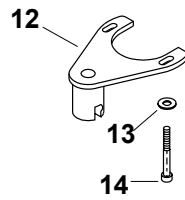

SERIAL # ENDING V30: 30007633, V40: 40008429, V60: 60007225

SERIAL # STARTING V30: 30007634, V40: 40008430, V60: 60007226

ACCESSORIES & ACCESSORY COMPONENTS

ACCESSORIES & ACCESSORY COMPONENTS

Item #	Description	ACC/Part Number		
		V30	V40	V60
1.....	SS Bowl (W/Magnet).....	VBOWL-30.....	VBOWL-40.....	VBOWL-60
1.....	SS Bowl (W/Magnet-Downsize).....	VBOWL16-30.....	VBOWL20-40.....	VBOWL30-60
2.....	SS Beater.....	VBEAT-30SS.....	VBEAT-40SS.....	VBEAT-60SS
2.....	SS Beater (Downsize).....	VBEAT16-30.....	VBEAT20-40.....	VBEAT30-60
3.....	SS Hook.....	VHOOK-30.....	VHOOK-40.....	VHOOK-60
3.....	SS Hook (Downsize).....	VHOOK16-30.....	VHOOK20-40.....	VHOOK30-60
4.....	SS Wire Whip.....	VWHIP-30.....	VWHIP-40V2.....	VWHIP-60
4.....	SS Wire Whip (Downsize).....	VWHIP16-30.....	VWHIP20-40.....	VWHIP30-60
4.....	SS Heavy Duty Wire Whip.....	VHDWHIP-30.....	VHDWHIP-40.....	N/A
5.....	SS Heavy Duty Wire Whip (Downsize).....	N/A.....	N/A.....	VHDWHIP30-60
6.....	SS Heavy Duty Reinforced Wire Whip.....	N/A.....	N/A.....	VHDWHIP-60
7.....	SS Wing Whip.....	VWINGWHIP-30.....	VWINGWHIP-40.....	VWINGWHIP-60
8.....	SS Bowl Scraper Kit.....	VSCRP-30.....	VSCRP-40.....	VSCRP-60
8.....	SS Bowl Scraper Kit (Downsize).....	VSCRP16-30.....	VSCRP20-40.....	VSCRP30-60
9.....	Bowl Truck.....	VBTRUCK-30.....	VBTRUCK-40.....	VBTRUCK-60
9.....	Bowl Truck (Downsize).....	VBTRUCK16-30.....	VBTRUCK20-40.....	VBTRUCK30-60
10.....	Ingredient Chute.....	VCHUTE.....	VCHUTE.....	VCHUTE
11.....	Scraper Blade.....	42RN30-204.....	42R40-204.....	42R60-204
11.....	Scraper Blade (Downsize).....	42RN20-204.....	42R40A-204.....	42R60A-204
12.....	Scraper Holder.....	42RN30-105.....	42AR41-105.....	42R40-105
13.....	Washer.....	STA6030.....	STA6029.....	STA6029
14.....	Screw.....	STA5363.....	AR40-41.....	STA5652
15.....	Extension.....	22R140.1-1W.....	22R140.8.....	22R140.3
15.....	Extension (Downsize).....	22R140.1-2W.....	22R140.1-9W.....	22R140.1-9W
16.....	Set Screw.....	STA5608.....	STA5608.....	STA5608
17.....	Dual Wheel Caster.....	22R150-520.....	22R150-520.....	22R150-520
18.....	Screw.....	STA5647.....	STA5647.....	STA5647
19.....	Cap.....	STA6556.....	STA6556.....	STA6556
20.....	Set Screw.....	STA5675.....	STA5675.....	STA5675
21.....	Handle.....	22R277.....	22R277.....	22R277
22.....	Rubber Block.....	W30-206.....	W30-206.....	W30-206
23.....	Accessory Tool Rack (Not Shown).....	VTOOLRACK20-40.....	VTOOLRACK20-40.....	VTOOLRACK60-150
24.....	Downsize Adapter Kit (Not Shown) (Incl. Bowl, Beater, Hook, & Whip)	VACC16-30.....	VACC20-40.....	VACC30-60