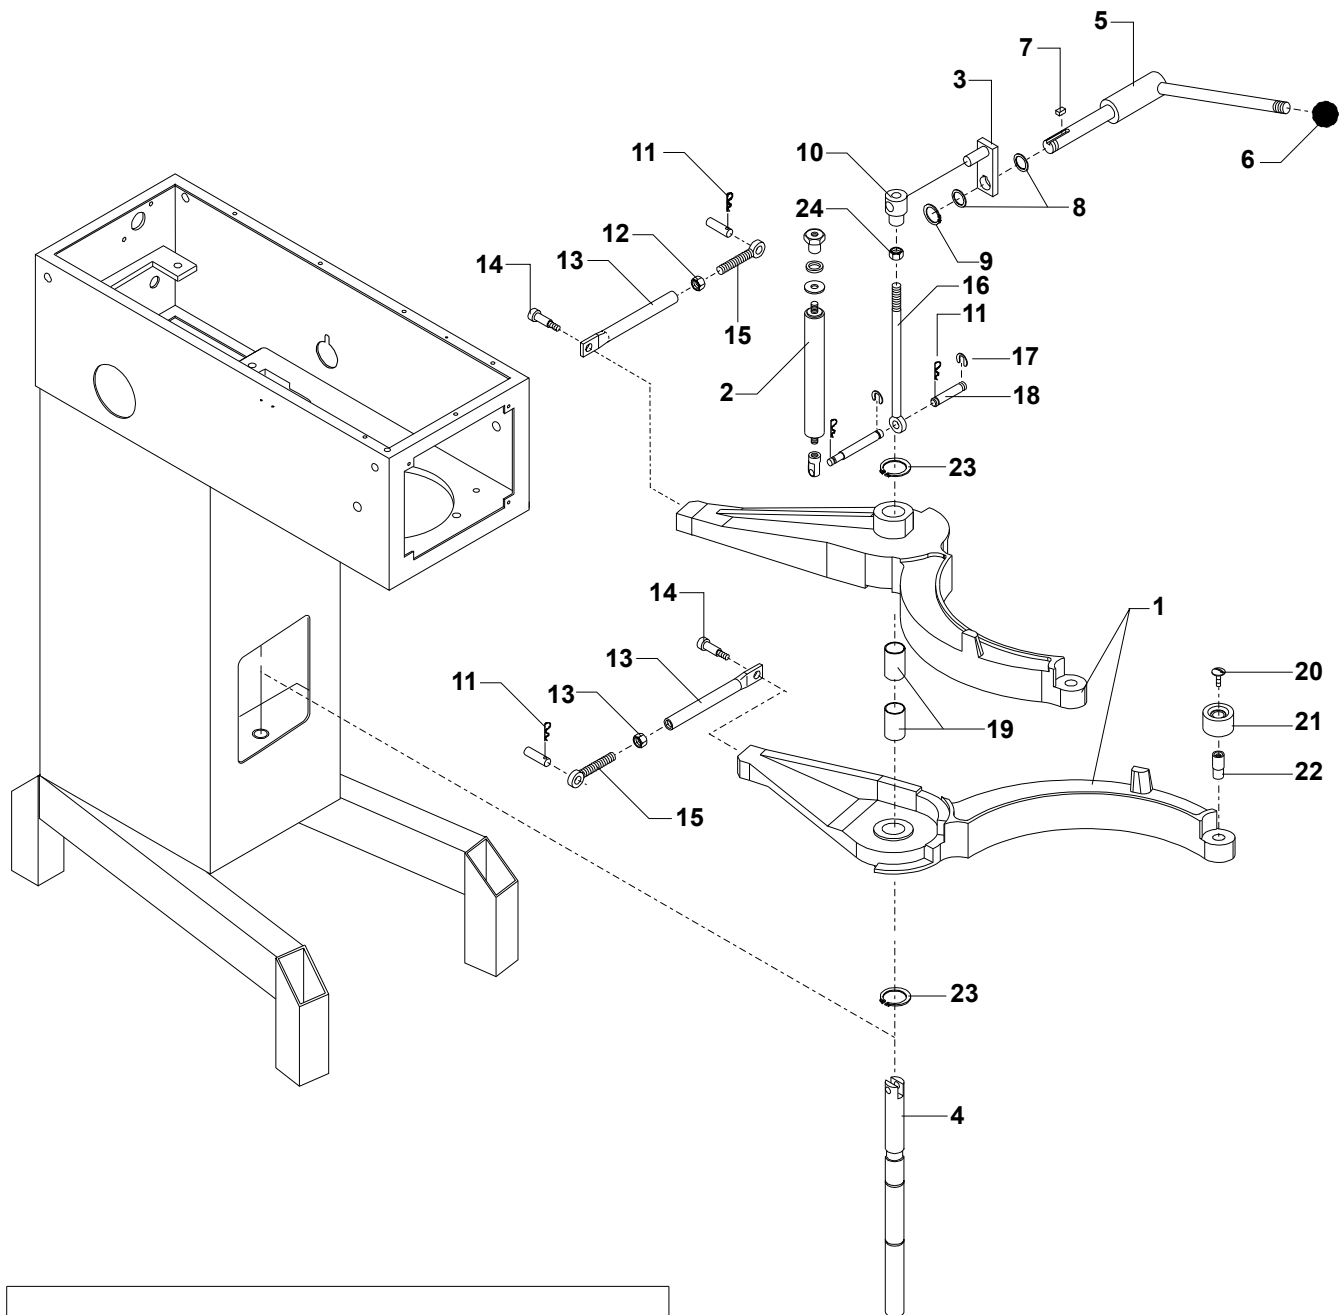

LIFT SYSTEM COMPONENTS

LIFT SYSTEM COMPONENTS

Item #	Description	Part Number		
		V30	V40	V60
1	Bowl Arm Kit	AR31-23/24.1M2	AR41-23/24Z	AR61-23/24Z
2	Shock Absorber Kit	W40-600M	W40-600M	W60-600M
3	Crank Arm	R27-63ME	R27-63ME	R60-63ME
4	Bowl Arm Shaft Kit	AR31-68Z	AR31-68Z	AR61-68Z
5	Lift Lever Kit	R27-62Z	R27-62Z	R60-62Z
6	Knob	STA3308	STA3308	STA3308
7	Key	STA2020	STA2020	STA2020
8	Washer	STA6044	STA6044	STA6044
9	Retaining Ring	STA3408	STA3408	STA3408
10	Lift Nut	AR40-65M	AR40-65M	AR40-65M
11	Cotter Pin	STA6205	STA6205	STA6205
12	Jam Nut	STA5827	STA5827	STA5827
13	Extension Rod Kit	R30-69Z	R30-69Z	R60-69Z
14	Shoulder Bolt	STA5690	STA5690	STA5690
15	Eyebolt	R30-80E	R30-80E	R30-80E
16	Lift Bolt Kit	R30-65Z	R30-65Z	R60-65Z
17	Snap Ring	STA3580	STA3580	STA3580
18	Lift Bolt Pin	W40-603E	W40-603E	W40-603E
19	Bushing	STA2522	STA2522	STA2522
20	Screw	STA5088	STA5088	STA5088
21	Bowl Arm Roller	AR31-128	AR31-128	AR31-128
22	Roller Shaft	AR31-127	AR31-127	AR31-127
23	Retaining Ring	STA3467	STA3467	STA3467
24	Nut	STA5827	STA5827	STA5827