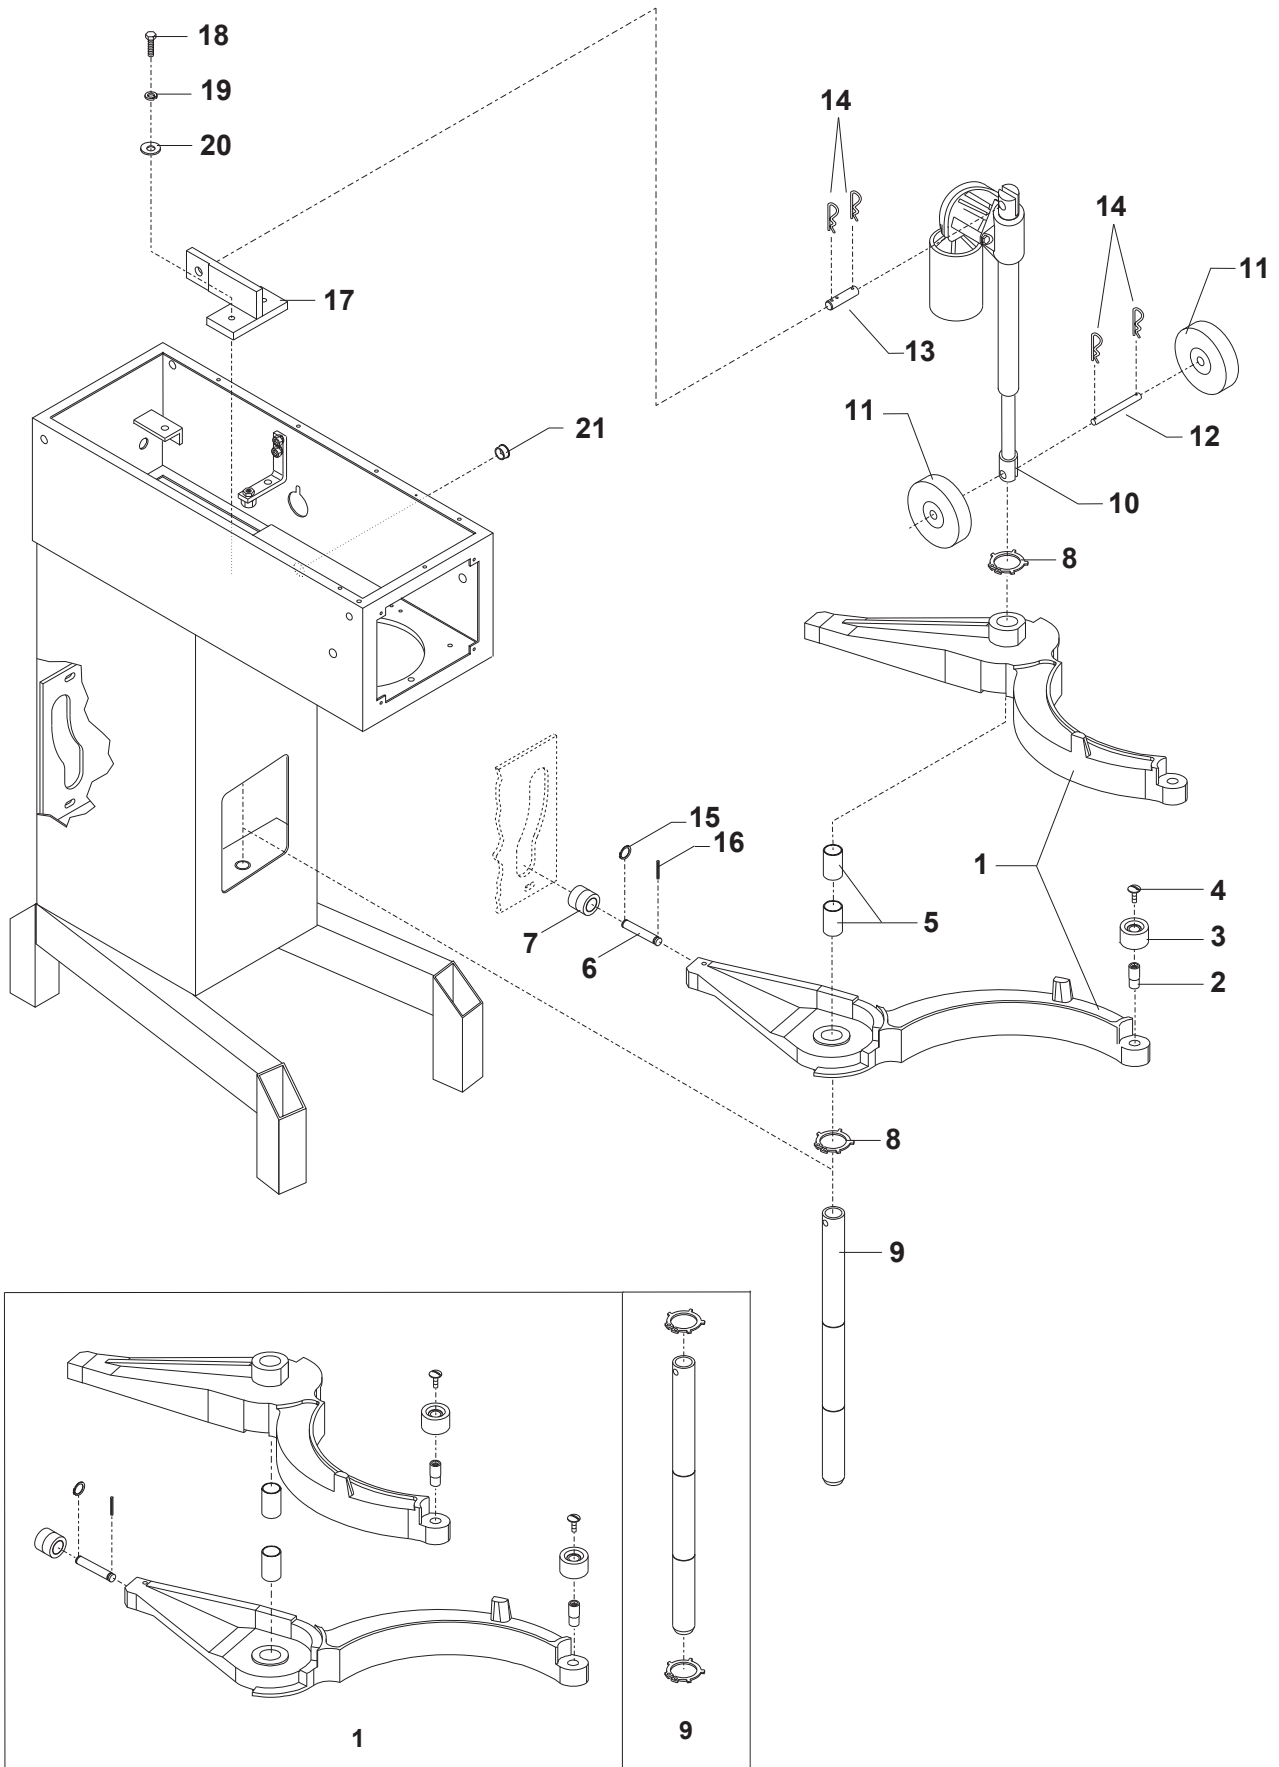

MACHINE COLUMN COMPONENTS

MACHINE COLUMN COMPONENTS

Item #	Description	Part Number
1.....	Arrow Label.....	R15-245
2.....	Strain Relief.....	STA3002
3.....	Threaded Bushing.....	STA6580
4.....	Knee Pad.....	AR80-212
5.....	Foot.....	AR80-213
6.....	Screw.....	STA5045
7.....	Screen.....	AR31-22.180
8.....	Plug.....	STA6511
9.....	Bushing.....	STA2515
10.....	Bushing.....	STA2526
11.....	Screw.....	STA5615
12.....	Adjustment Plate (3MM).....	AR80-214.3
13.....	Adjustment Plate (6MM).....	AR80-214.6
14.....	Nut.....	STA3014
15.....	Screw.....	STA5017
16.....	Screw.....	STA5080
17.....	Screw.....	STA5232
18.....	Back Plate.....	AR81-22.17R
19.....	Top Cover.....	AR81P-21
20.....	Set Screw.....	STA5724
21.....	Screw.....	STA5624
22.....	Plug.....	STA6510
23.....	Upper Plate.....	AR81-270
24.....	Lower plate.....	AR81-271
25.....	Flange Nut.....	STA5897
26.....	Screw.....	STA5322
27.....	Lock Washer.....	STA6056
28.....	Nut.....	STA5815
29.....	Threaded Bushing.....	R20-148
30.....	Shaft.....	56AE140-25
31.....	Bracket.....	56AE140-25.1
32.....	Washer.....	STA6165
33.....	Washer.....	STA6020
34.....	Guide Plate.....	AR81-71

BOWL GUARD COMPONENTS

Item #	Description	Part Number
1.....	Left Bowl Guard.....	35AR101-21.1M
2.....	Right Bowl Guard.....	35AR101-22.1M
3.....	O-ring.....	STA3149

LIFT SYSTEM COMPONENTS

LIFT SYSTEM COMPONENTS