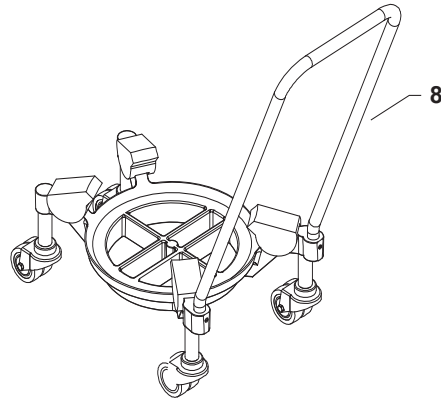

ACCESSORIES & ACCESSORY COMPONENTS