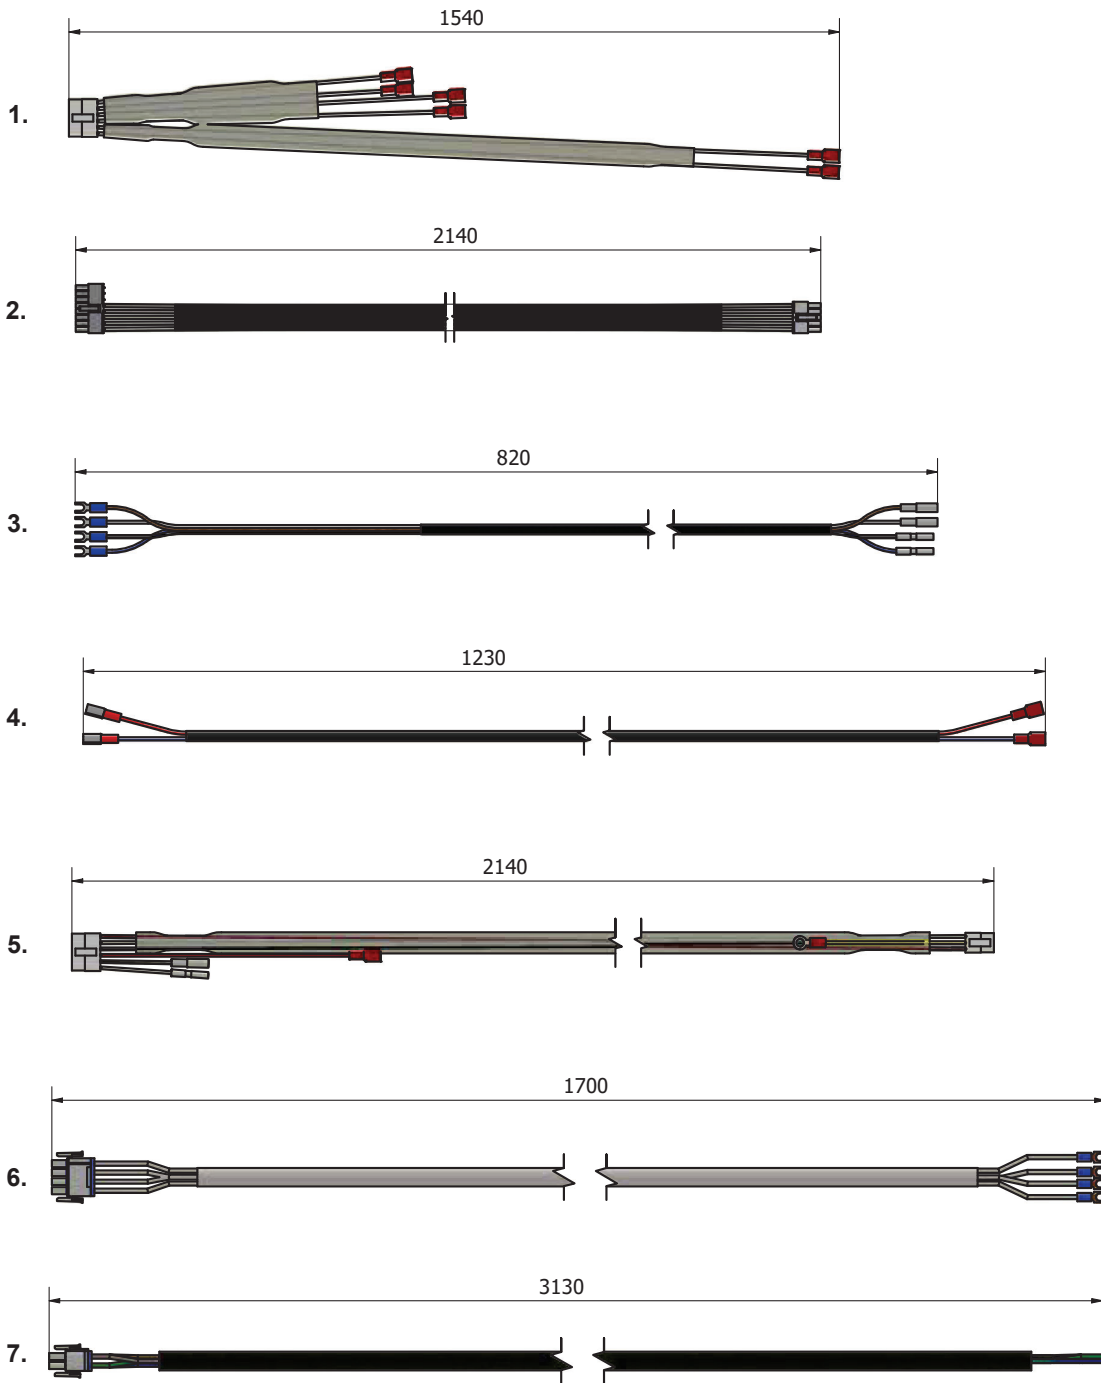

CABLE COMPONENTS

Item #	Description	Part Number
1.....	Safety Cable.....	AR31-194.19M
2.....	Signal Cable.....	AR31-194.95M
3.....	Lift Cable.....	AR30-194.41M
4.....	Acuator Cable.....	AR31-194.23M
5.....	Supply Cable.....	AR31-194.87M
6.....	Motor Cable.....	AR31-194.62M
7.....	Power Supply Cable.....	AR31-194.65M