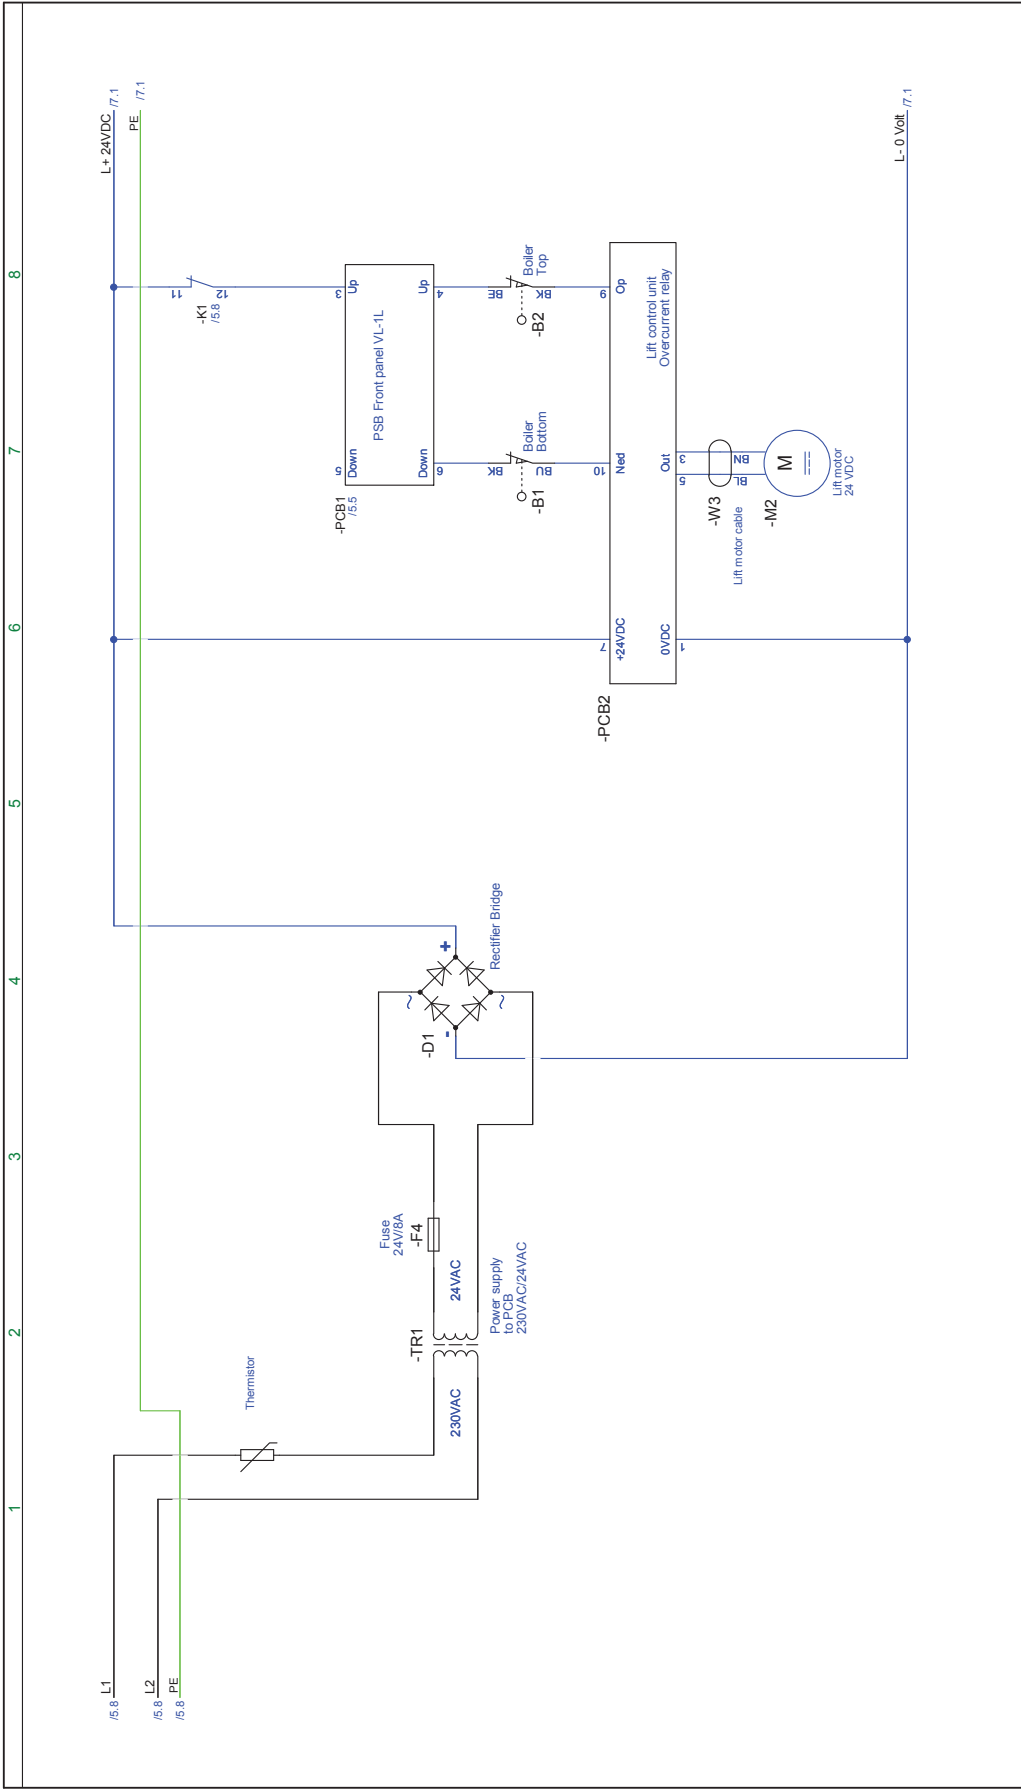

SPEED LEVER COMPONENTS

Item #	Description	Part Number
1.....	Speed Indicator.....	AR30-47.10
2.....	Clamp W/ Screw.....	AR30-47.11
3.....	Knob.....	STA3306
4.....	Retaining Ring.....	STA3414
5.....	Screw.....	STA5247
6.....	Screw.....	STA5439
7.....	Nut.....	STA5810
8.....	Speed Lever Kit.....	AR81-47Z
9.....	Shim.....	STA3304

WIRING DIAGRAM (1/3)

WIRING DIAGRAM (2/3)

Project title: VL-1L		PCSCHEMATIC Automation	
Case no.:	&FS	Project rev.:	6
DCC:	02	Scale:	1:1
Dwg. no.:	32.100-12.02.04	Previous page:	5
Eng. (proj/page):	CE / OE	Last print:	04-01-2018
Appr. (date/mnt):		Last edit:	14-07-2016
		Total no. of pages:	22