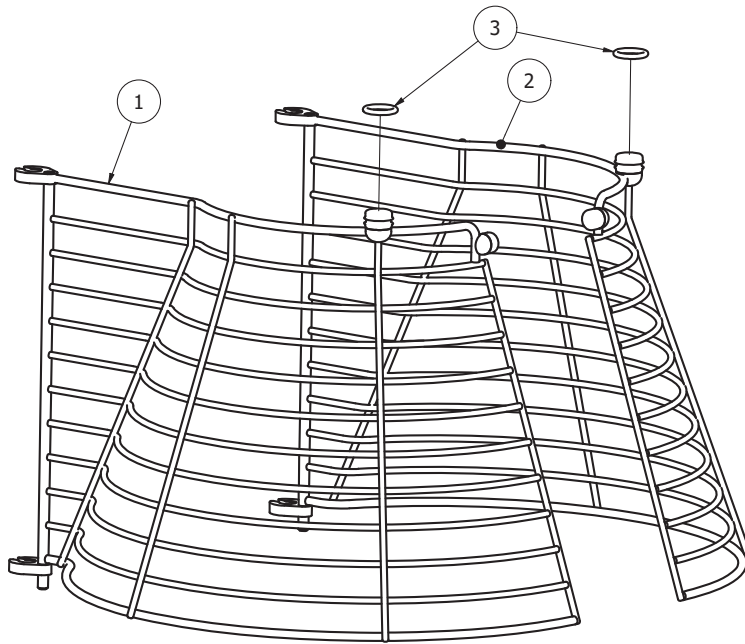

MACHINE COLUMN COMPONENTS

MACHINE COLUMN COMPONENTS

Item #	Description	Part Number
1.....	Arrow Label.....	R15-245
2.....	Strain Relief.....	STA3002
3.....	Threaded Bushing.....	STA6580
4.....	Knee Pad.....	AR80-212
5.....	Foot.....	AR80-213
6.....	Screw.....	STA5045
7.....	Screen.....	AR31-22.180
8.....	Plug.....	STA6511
9.....	Bushing.....	STA2515
10.....	Bushing.....	STA2526
11.....	Screw.....	STA5615
12.....	Adjustment Plate (3MM).....	AR80-214.3
13.....	Adjustment Plate (6MM).....	AR80-214.6
14.....	Nut.....	STA3014
15.....	Screw.....	STA5017
16.....	Screw.....	STA5080
17.....	Screw.....	STA5232
18.....	Back Plate.....	AR81-22.17R
19.....	Top Cover.....	AR81P-21
20.....	Set Screw.....	STA5724
21.....	Screw.....	STA5624
22.....	Plug.....	STA6510
23.....	Upper Plate.....	AR81-270
24.....	Lower plate.....	AR81-271
25.....	Flange Nut.....	STA5897
26.....	Screw.....	STA5322
27.....	Lock Washer.....	STA6056
28.....	Nut.....	STA5815
29.....	Threaded Bushing.....	R20-148
30.....	Shaft.....	56AE140-25
31.....	Bracket.....	56AE140-25.1
32.....	Washer.....	STA6165
33.....	Washer.....	STA6020
34.....	Guide Plate.....	AR81-71

BOWL GUARD COMPONENTS

Item #	Description	Part Number
1.....	Left Bowl Guard.....	35AR101-21.1M
2.....	Right Bowl Guard.....	35AR101-22.1M
3.....	O-ring.....	STA3149

LIFT SYSTEM COMPONENTS

LIFT SYSTEM COMPONENTS