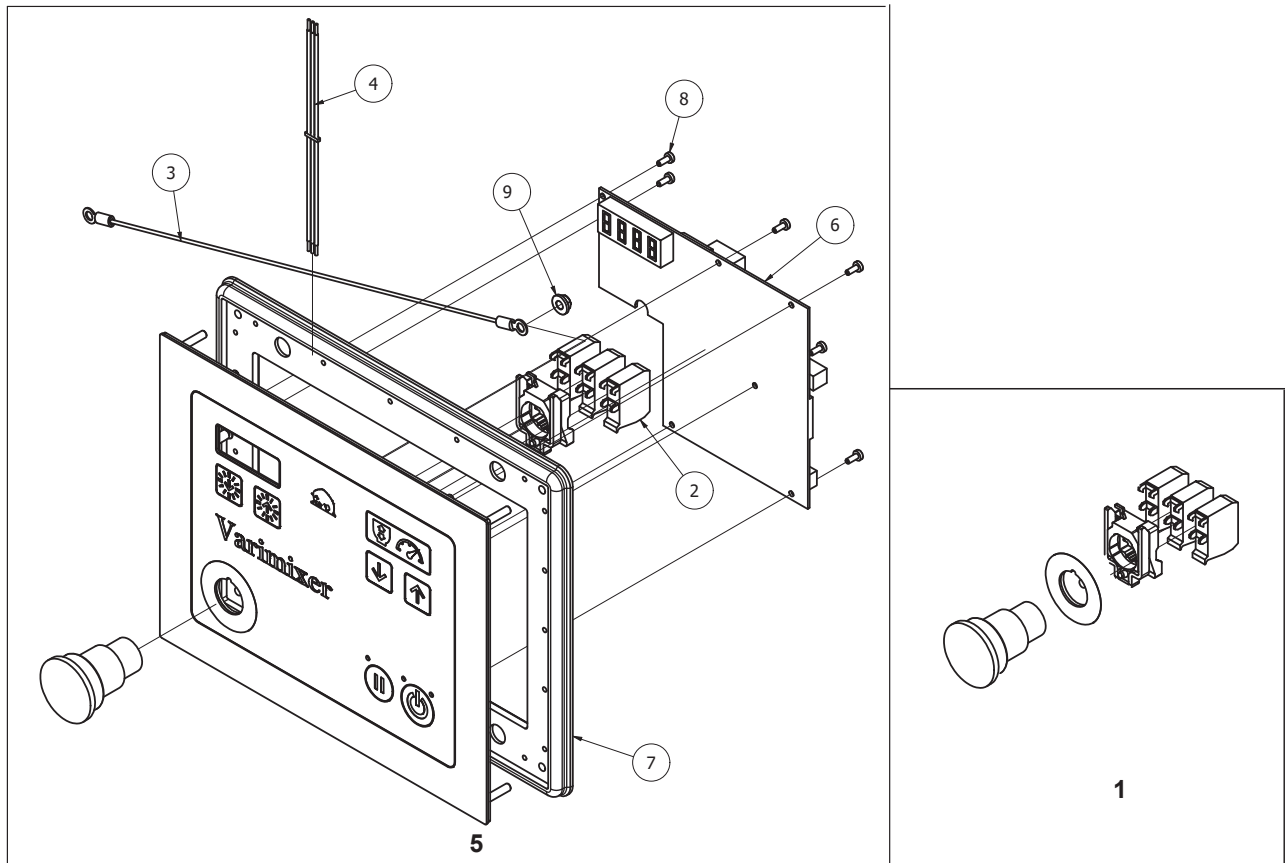

CONTROL PANEL COMPONENTS

Item #	Description	Part Number
1.....	Emergency Stop Kit.....	AR31-174.35
2.....	Contact Block (NC).....	AR31-174.37
3.....	Ground Cable.....	AR31-194.41M
4.....	Supply Cable.....	AR31-194.82M
5.....	Control Panel Assembly.....	AR31-530.6Z ***ENDING SERIAL # 100002124***
5.....	Control Panel Assembly.....	AR31-530.16M ***STARTING SERIAL # 100002125***
6.....	Control Board.....	AR31-532.11 ***STARTING SERIAL # 100002125***
7.....	Gasket.....	AR31-562
8.....	Screw.....	STA5762
9.....	Flange Nut.....	STA5897