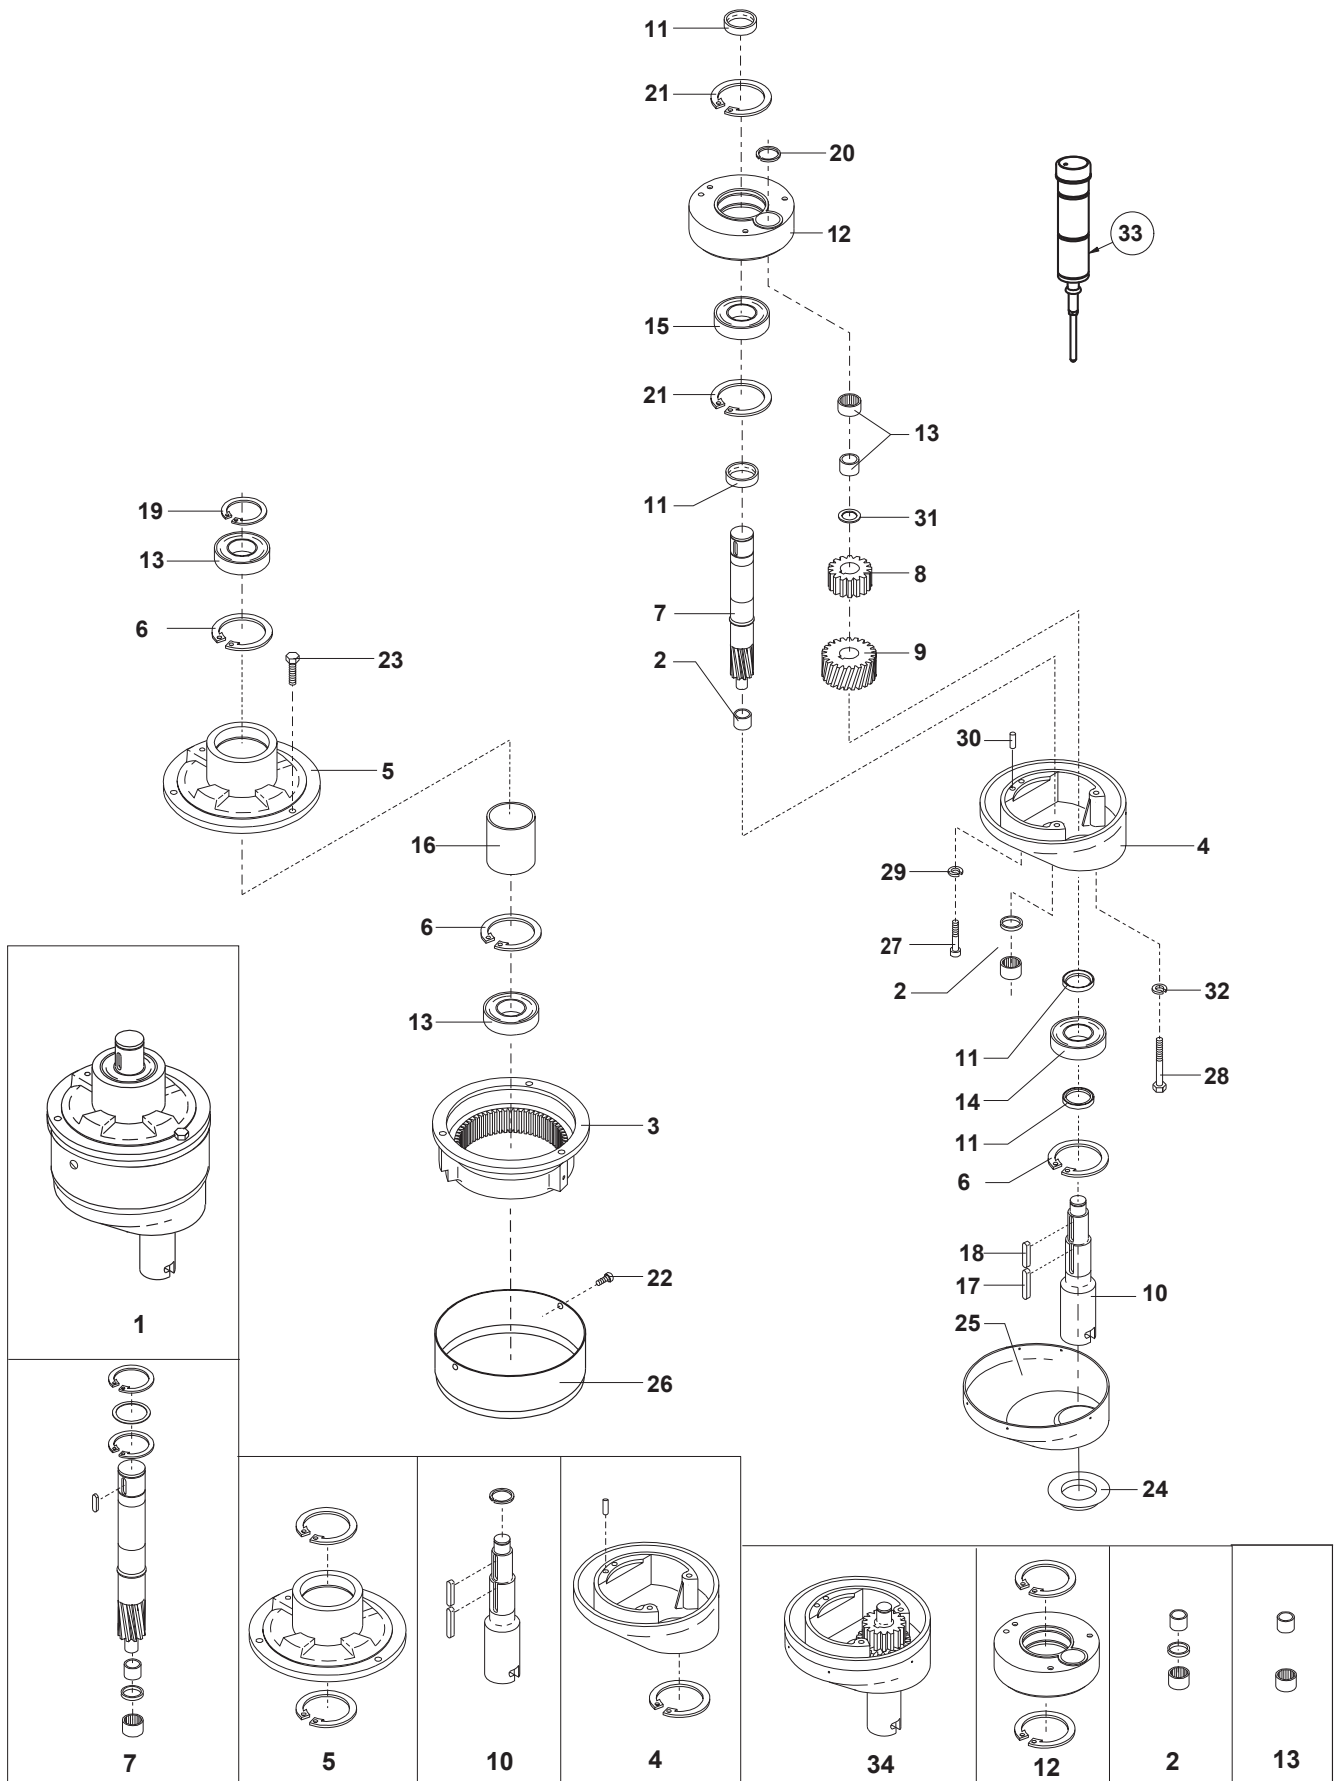

PLANETARY HEAD COMPONENTS