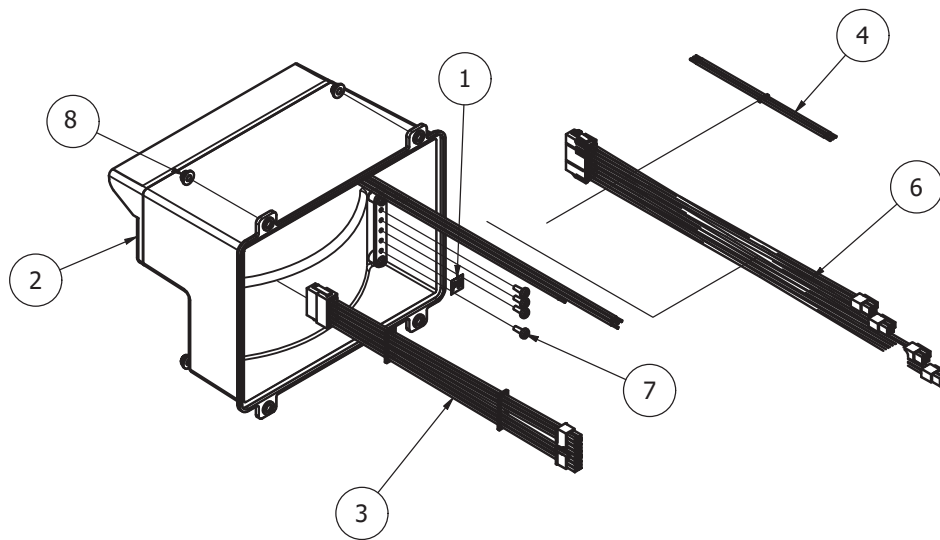

CONTROL BOX COMPONENTS

Item #	Description	Part Number
1.....	Ground Label.....	AR30-453.1
2.....	Control Box.....	AR31-152.2M
3.....	Safety Cable.....	AR31-194.18M
4.....	Supply Cable.....	AR31-194.82M
5.....	Supply Cable.....	AR31-194.88M
6.....	Signal Cable.....	AR31-194.91M
7.....	Screw.....	STA5232
8.....	Flange Nut.....	STA5897