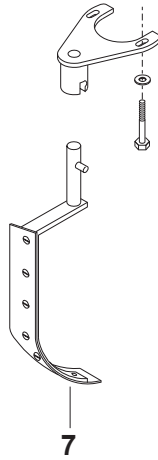

ACCESSORIES & ACCESSORY COMPONENTS