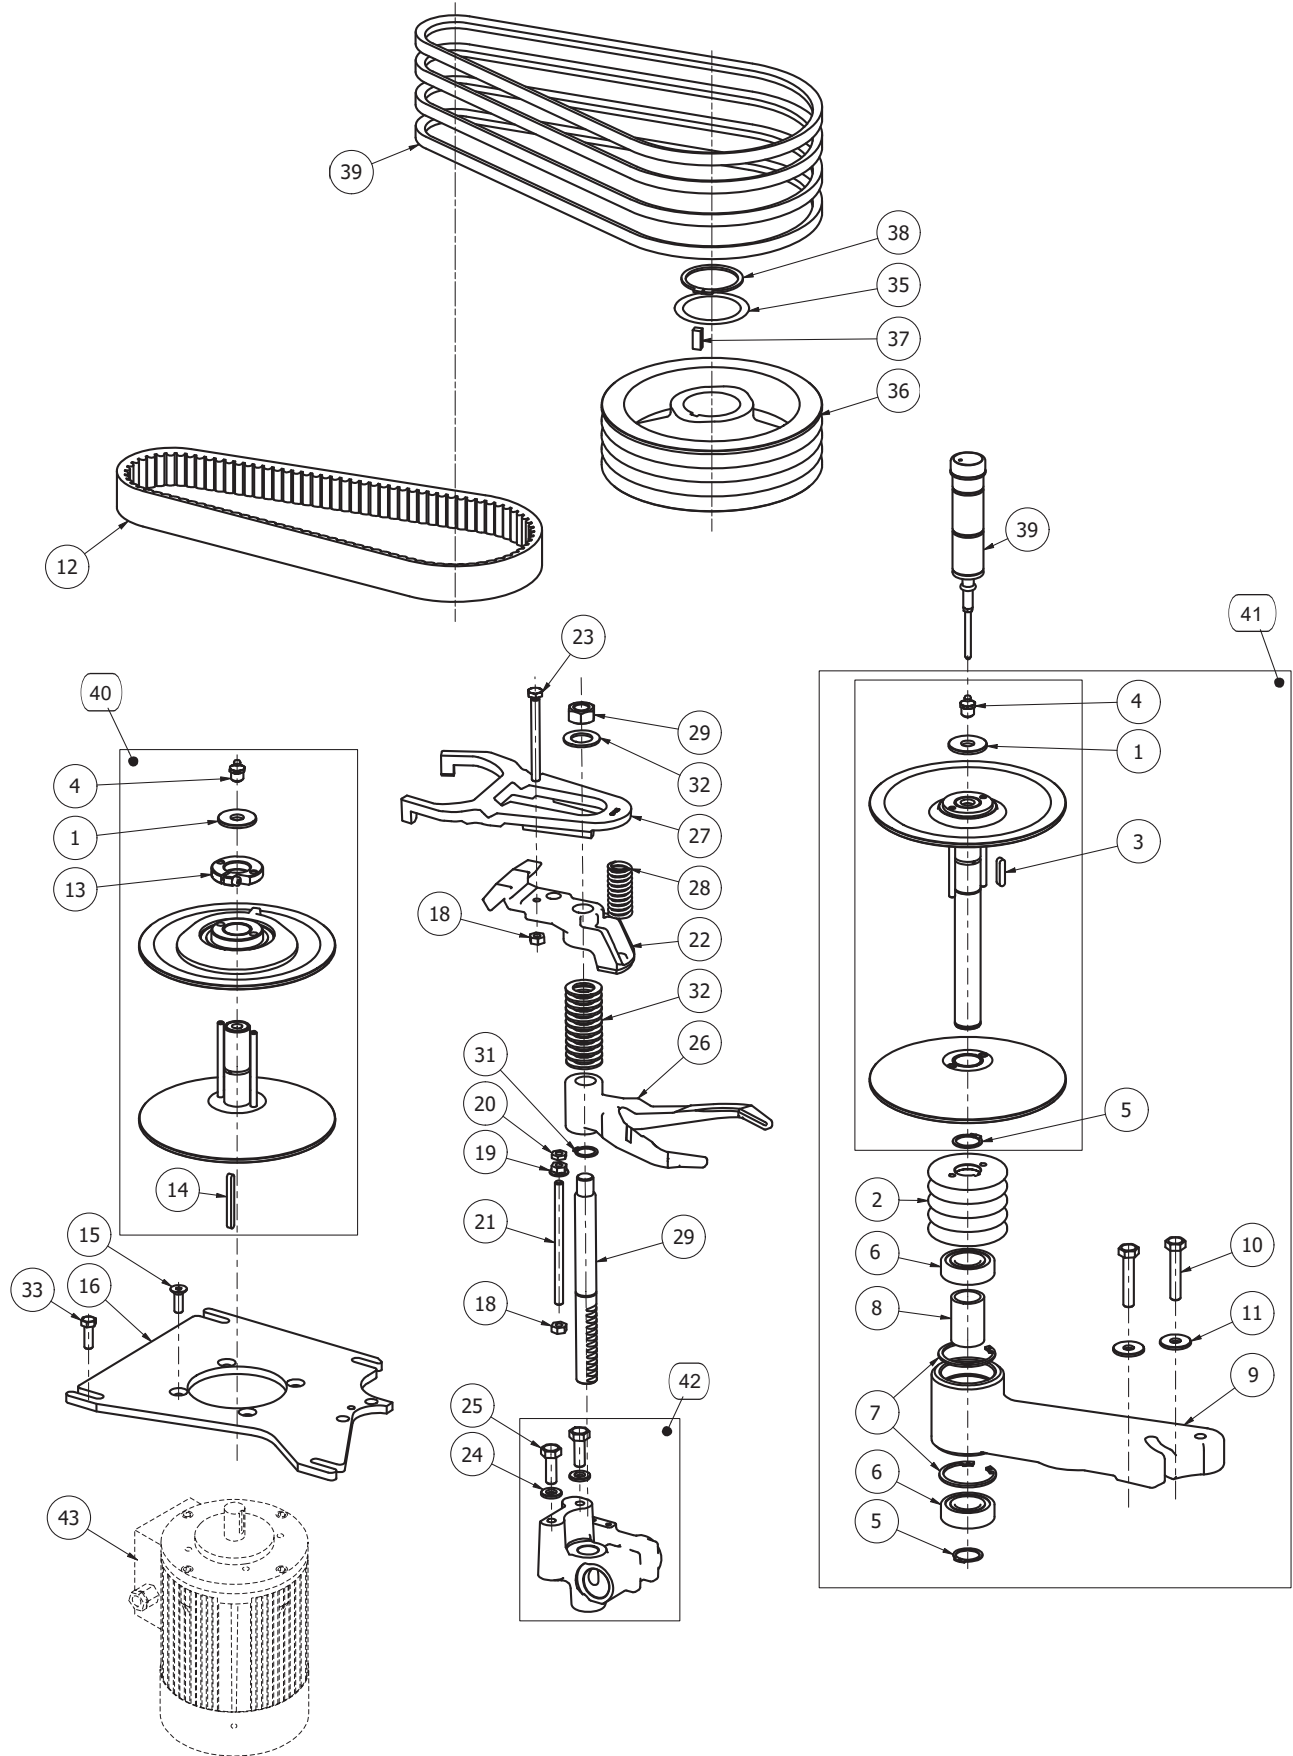

SPEED LEVER COMPONENTS

Item #	Description	Part Number
1.....	Speed Indicator.....	AR30-47.10
2.....	Clamp W/ Screw.....	AR30-47.11
3.....	Knob.....	STA3306
4.....	Retaining Ring.....	STA3414
5.....	Screw.....	STA5247
6.....	Screw.....	STA5439
7.....	Nut.....	STA5810
8.....	Speed Lever Kit.....	AR81-47Z
9.....	Shim.....	STA3304

TRANSMISSION COMPONENTS

TRANSMISSION COMPONENTS

Item #	Description	Part Number
1.....	Washer.....	STA6018
2.....	Pulley.....	RN100128
3.....	Key.....	STA2024
4.....	Grease Fitting.....	STA3220
5.....	Retaining Ring.....	STA3410
6.....	Bearing.....	R27-102
7.....	Retaining Ring.....	STA3514
8.....	Bushing.....	RN100-143
9.....	Arm.....	RN100-6
10.....	Screw.....	STA5348
11.....	Washer.....	STA6033
12.....	V Belt.....	R60-91
13.....	Clamp Ring Kit.....	R27-227Z
14.....	Key.....	STA2011
15.....	Screw.....	STA5018
16.....	Motor Plate.....	R60-61.1E
17.....	Bearing Bracket Kit.....	R15-18Z
18.....	Nut.....	STA5810
19.....	Nut.....	STA5895
20.....	Nut.....	STA5812
21.....	Threaded Rod.....	AR81-305
22.....	Belt Tightener Bracket.....	R20-26.1
23.....	Screw.....	STA5446
24.....	Washer.....	STA6026
25.....	Screw.....	STA5345
26.....	Lower Fork.....	R27-16
27.....	Belt Tightener Fork.....	R20-19
28.....	Vari Spring.....	W40P-275
29.....	Toothed Rack Kit.....	R15-46Z
30.....	Nut.....	STA5815
31.....	Retaining Ring.....	STA3408
32.....	Washer.....	STA6040
33.....	Screw.....	STA5066
34.....	Washer.....	STA6048
35.....	Pulley.....	RN100-129A
36.....	Key.....	STA2030
37.....	Retaining Ring.....	STA3419
38.....	V Belt (4/set).....	RN100-90.1Z
39.....	Pulley Grease Tube (14oz).....	SM711
40.....	Motor Pulley Assembly.....	R60-59.1Z
41.....	Arm & Pulley Assembly.....	RN100-6M
42.....	Bearing Bracket Kit.....	R15-18Z
43.....	Motor (208V/60HZ/3PH).....	R100-85.52