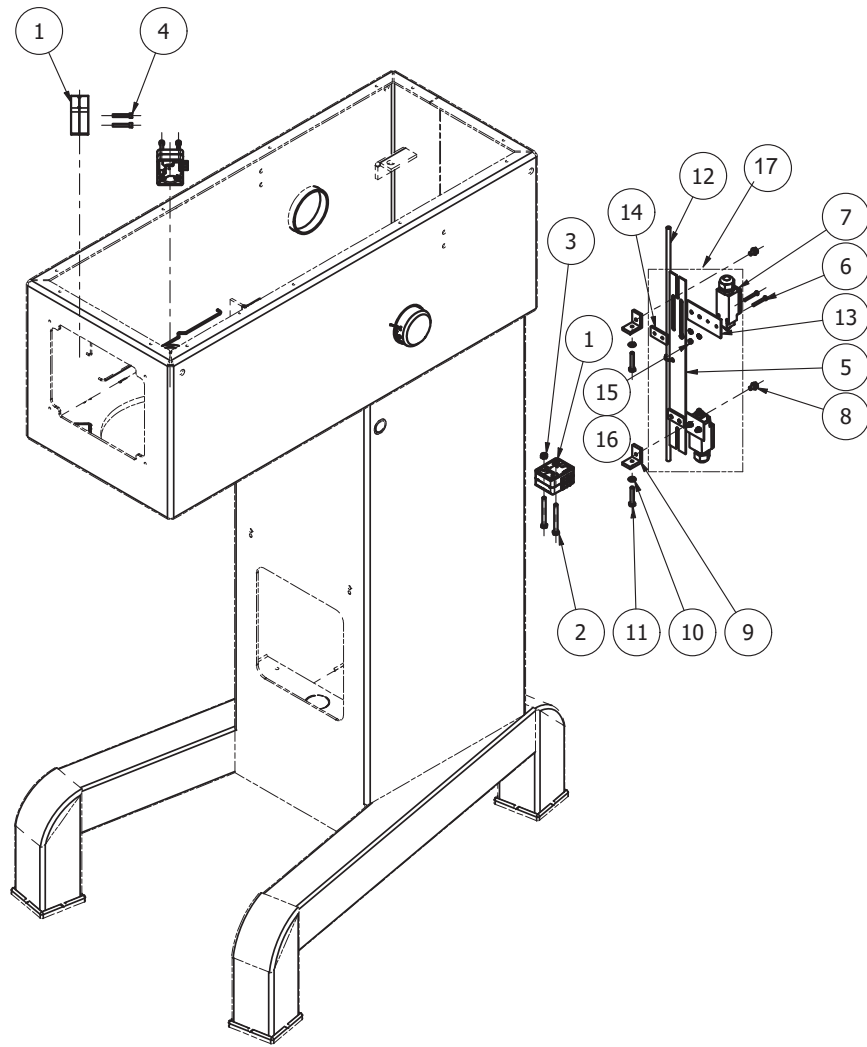

BOWL GUARD COMPONENTS

Item #	Description	Part Number
1.....	Left Bowl Guard.....	35AR101-21.1M
2.....	Right Bowl Guard.....	35AR101-22.1M
3.....	O-ring.....	STA3149

LIFT SYSTEM COMPONENTS

LIFT SYSTEM COMPONENTS

Item #	Description	Part Number
1.....	Bowl Arm Kit.....	AR101-23/24Z
2.....	Roller Shaft.....	AR31-127
3.....	Roller.....	AR31-128
4.....	Screw.....	STA5088
5.....	Bushing.....	STA2526
6.....	Shaft.....	AR81-71.10
7.....	Roller.....	AR81-71.5M
8.....	Retaining Ring.....	STA3462
9.....	Bowl Arm Shaft.....	AR101-68Z
10.....	Lift Motor.....	AR30-86.2B
11.....	Roller.....	RN100-66
12.....	Pin.....	RN100-67
13.....	Pin.....	AR80-86.41
14.....	Cotter Pin.....	STA6205
15.....	Retaining Ring.....	STA3408
16.....	Dowel Pin.....	STA6370
17.....	Lift Motor Bracket.....	AR81-86.40
18.....	Screw.....	STA5322
19.....	Washer.....	STA6020
20.....	Lock Washer.....	STA6056
21.....	Plug.....	STA6517

MICROSWITCH COMPONENTS

Item #	Description	Part Number
1.....	Bowl Detection Magnet.....	56CR10-111M
2.....	Screw.....	STA5320
3.....	Lock Nut.....	STA5837
4.....	Screw.....	STA5721
5.....	Microswitch Bracket...(Must Order)...	W60-53.3M
6.....	Screw.....	STA5274
7.....	Microswitch.....	AR81-173
8.....	Screw.....	STA5045
9.....	L Bracket.....	AR81-53.01
10.....	Washer.....	STA6008
11.....	Screw.....	STA5435
12.....	Lift Cable.....	AR30-194.41M
13.....	Plate.....	AR61-53.3
14.....	Threaded Plate.....	AR31-712
15.....	Nut.....	STA5816
16.....	Lock Washer.....	STA6085
17.....	Microswitch & Bracket.....	W60-53.3M