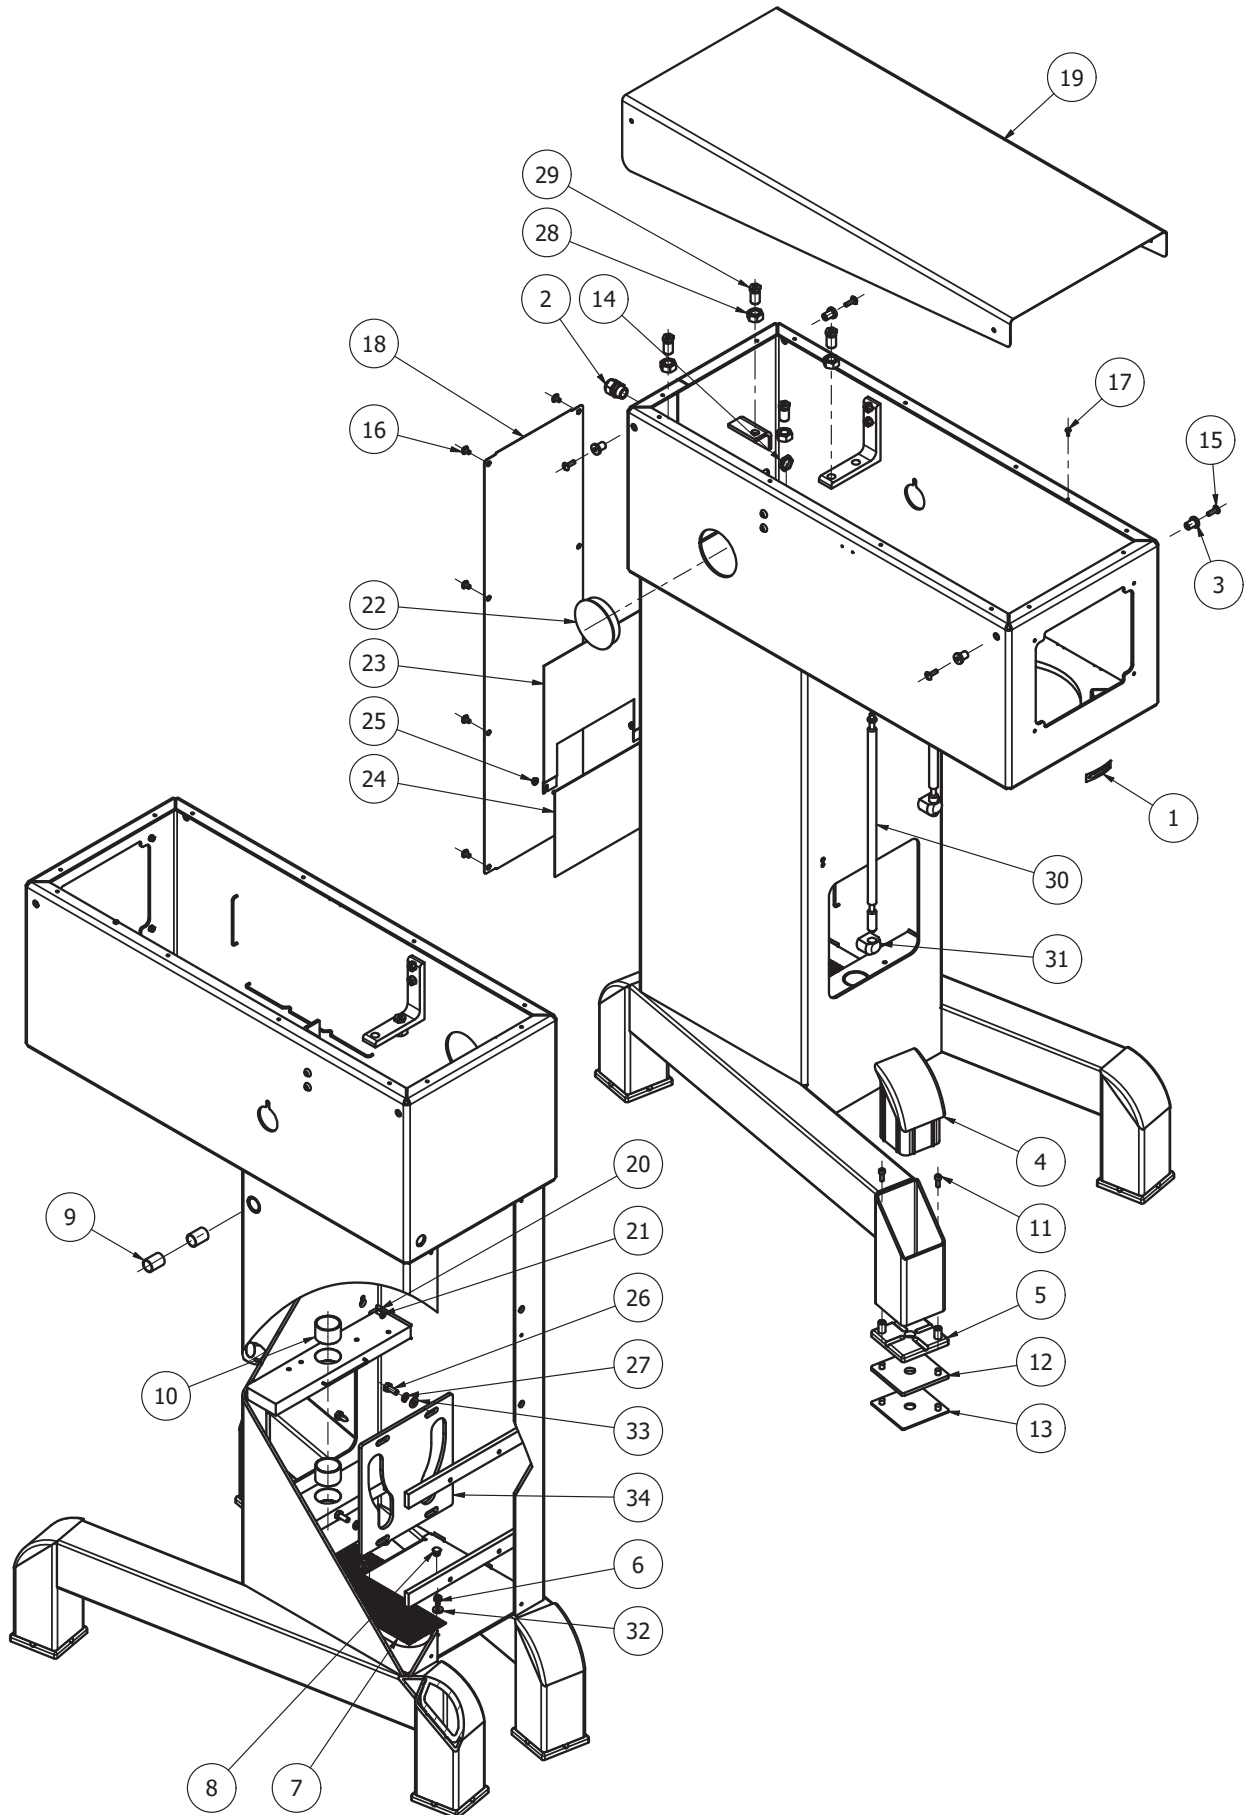

MACHINE COLUMN COMPONENTS