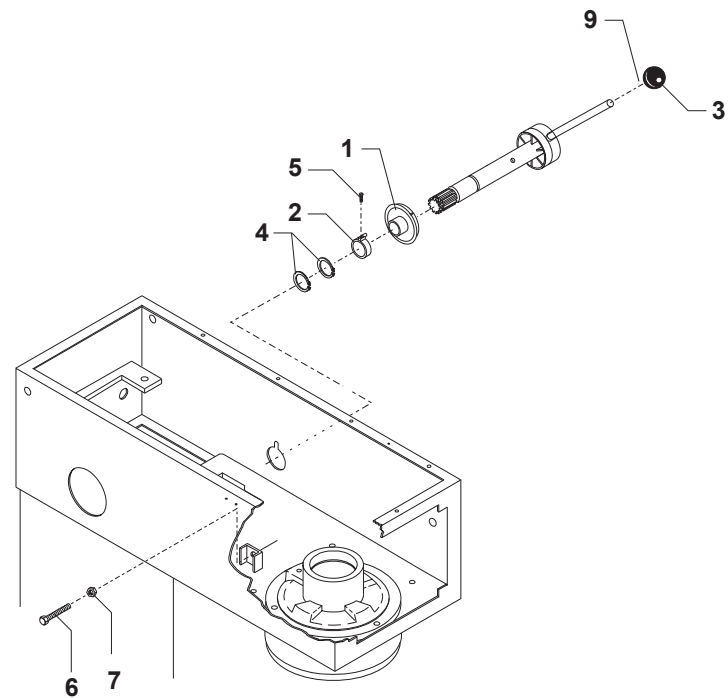

SPEED LEVER COMPONENTS

Item #	Description	Part Number
1.....	Speed Indicator.....	AR30-47.10
2.....	Clamp W/ Screw.....	AR30-47.11
3.....	Knob.....	STA3306
4.....	Retaining Ring.....	STA3414
5.....	Screw.....	STA5247
6.....	Screw.....	STA5439
7.....	Nut.....	STA5810
8.....	Speed Lever Kit.....	AR81-47Z
9.....	Shim.....	STA3304

TRANSMISSION COMPONENTS

TRANSMISSION COMPONENTS

Item #	Description	Part Number
1.....	Washer.....	STA6018
2.....	Pulley.....	RN100128
3.....	Key.....	STA2024
4.....	Grease Fitting.....	STA3220
5.....	Retaining Ring.....	STA3410
6.....	Bearing.....	R27-102
7.....	Retaining Ring.....	STA3514
8.....	Bushing.....	RN100-143
9.....	Arm.....	RN100-6
10.....	Screw.....	STA5348
11.....	Washer.....	STA6033
12.....	V Belt.....	R60-91
13.....	Clamp Ring Kit.....	R27-227Z
14.....	Key.....	STA2011
15.....	Screw.....	STA5018
16.....	Motor Plate.....	R60-61.1E
17.....	Bearing Bracket Kit.....	R15-18Z
18.....	Nut.....	STA5810
19.....	Nut.....	STA5895
20.....	Nut.....	STA5812
21.....	Threaded Rod.....	AR81-305
22.....	Belt Tightener Bracket.....	R20-26.1
23.....	Screw.....	STA5446
24.....	Washer.....	STA6026
25.....	Screw.....	STA5345
26.....	Lower Fork.....	R27-16
27.....	Belt Tightener Fork.....	R20-19
28.....	Vari Spring.....	W40P-275
29.....	Toothed Rack Kit.....	R15-46Z
30.....	Nut.....	STA5815
31.....	Retaining Ring.....	STA3408
32.....	Washer.....	STA6040
33.....	Screw.....	STA5066
34.....	Washer.....	STA6048
35.....	Pulley.....	RN100-129A
36.....	Key.....	STA2030
37.....	Retaining Ring.....	STA3419
38.....	V Belt (4/set).....	RN100-90.1Z
39.....	Pulley Grease Tube (14oz).....	SM711
40.....	Motor Pulley Assembly.....	R60-59.1Z
41.....	Arm & Pulley Assembly.....	RN100-6M
42.....	Bearing Bracket Kit.....	R15-18Z
43.....	Motor (208V/60HZ/3PH).....	R100-85.52