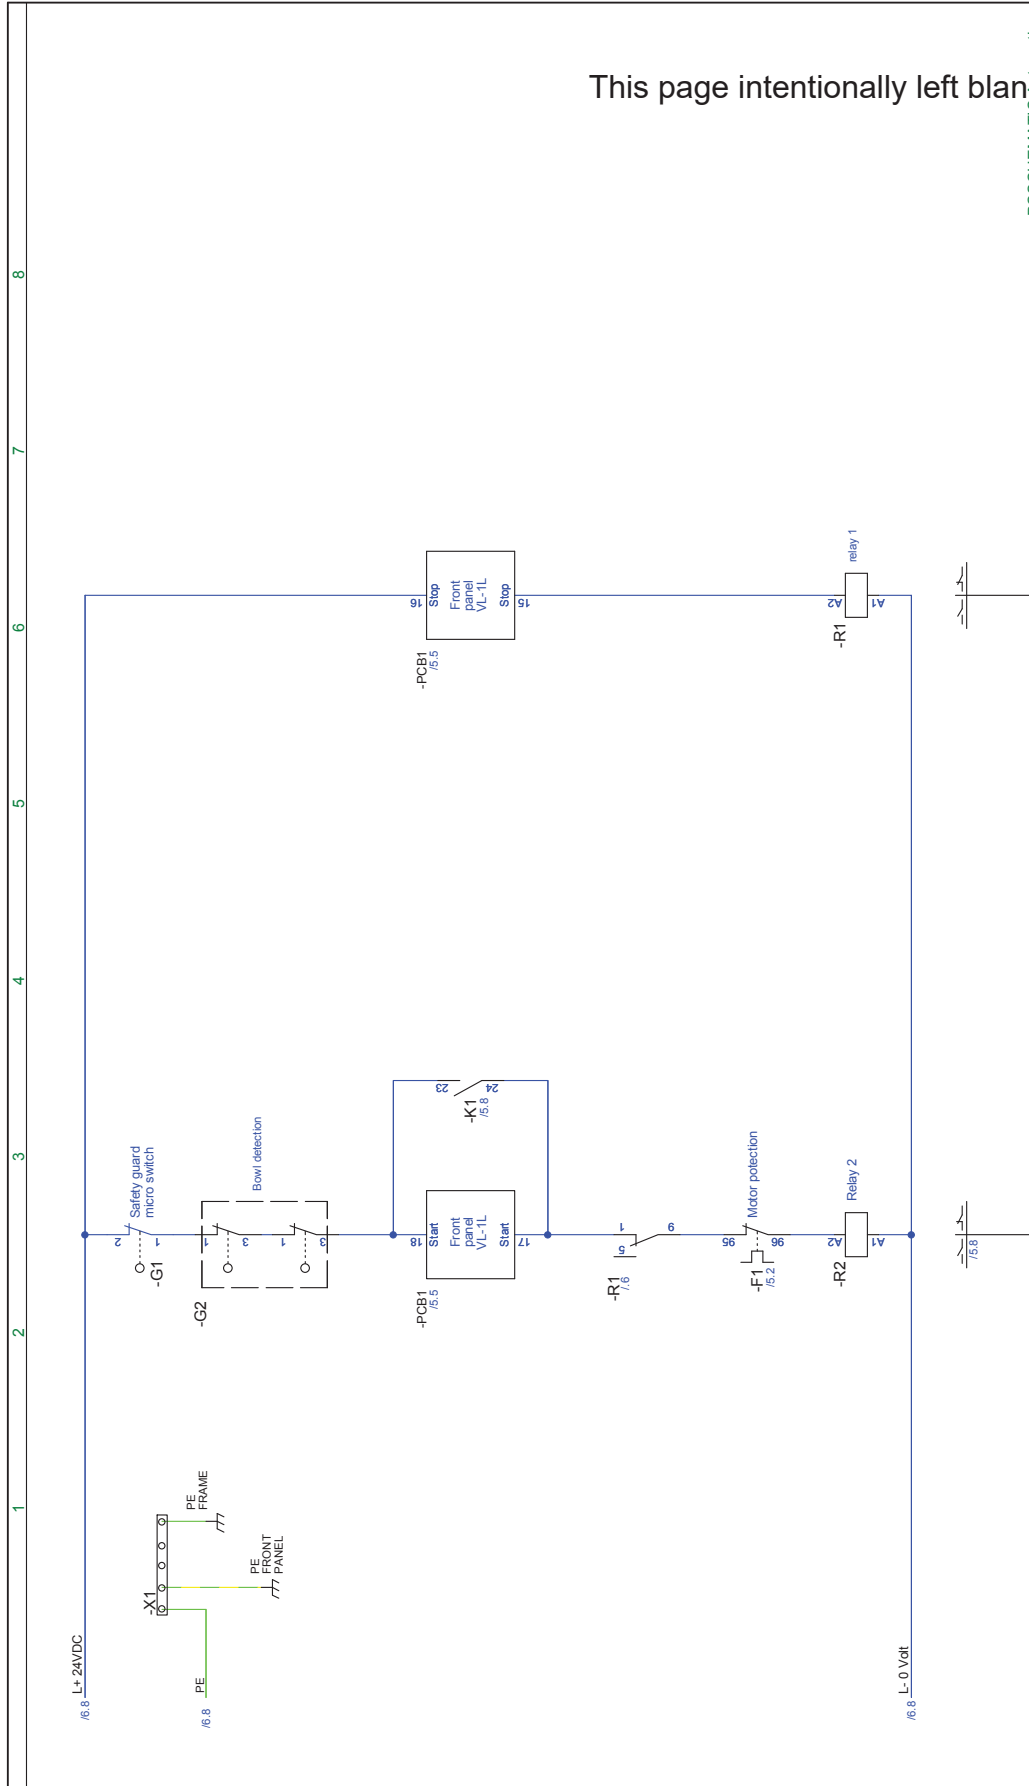

This page intentionally left blank

A/S WODSCHOW & Co. Kirkebjerg Søpark 6 DK-2605 Brøndby, Denmark www.beatvairmixer.dk		Project title: VL-1L	Case no.:	Project rev.:	Page
		Customer:	DCC: &FS	Scale: 1:1	7
Page title: Diagram	Dwg. no.: 03	Page rev.: 01	Previous page: 6	8	
File name: 32.100-12.02.04	Eng. (pro)/page): CE / CE	Last print: 04-01-2018	Next page:	8	
Page ref.:	Appr. (date/mit):	Last edit: 04-01-2018	Total no. of pages: 22	22	

PCSHEMATIC Information