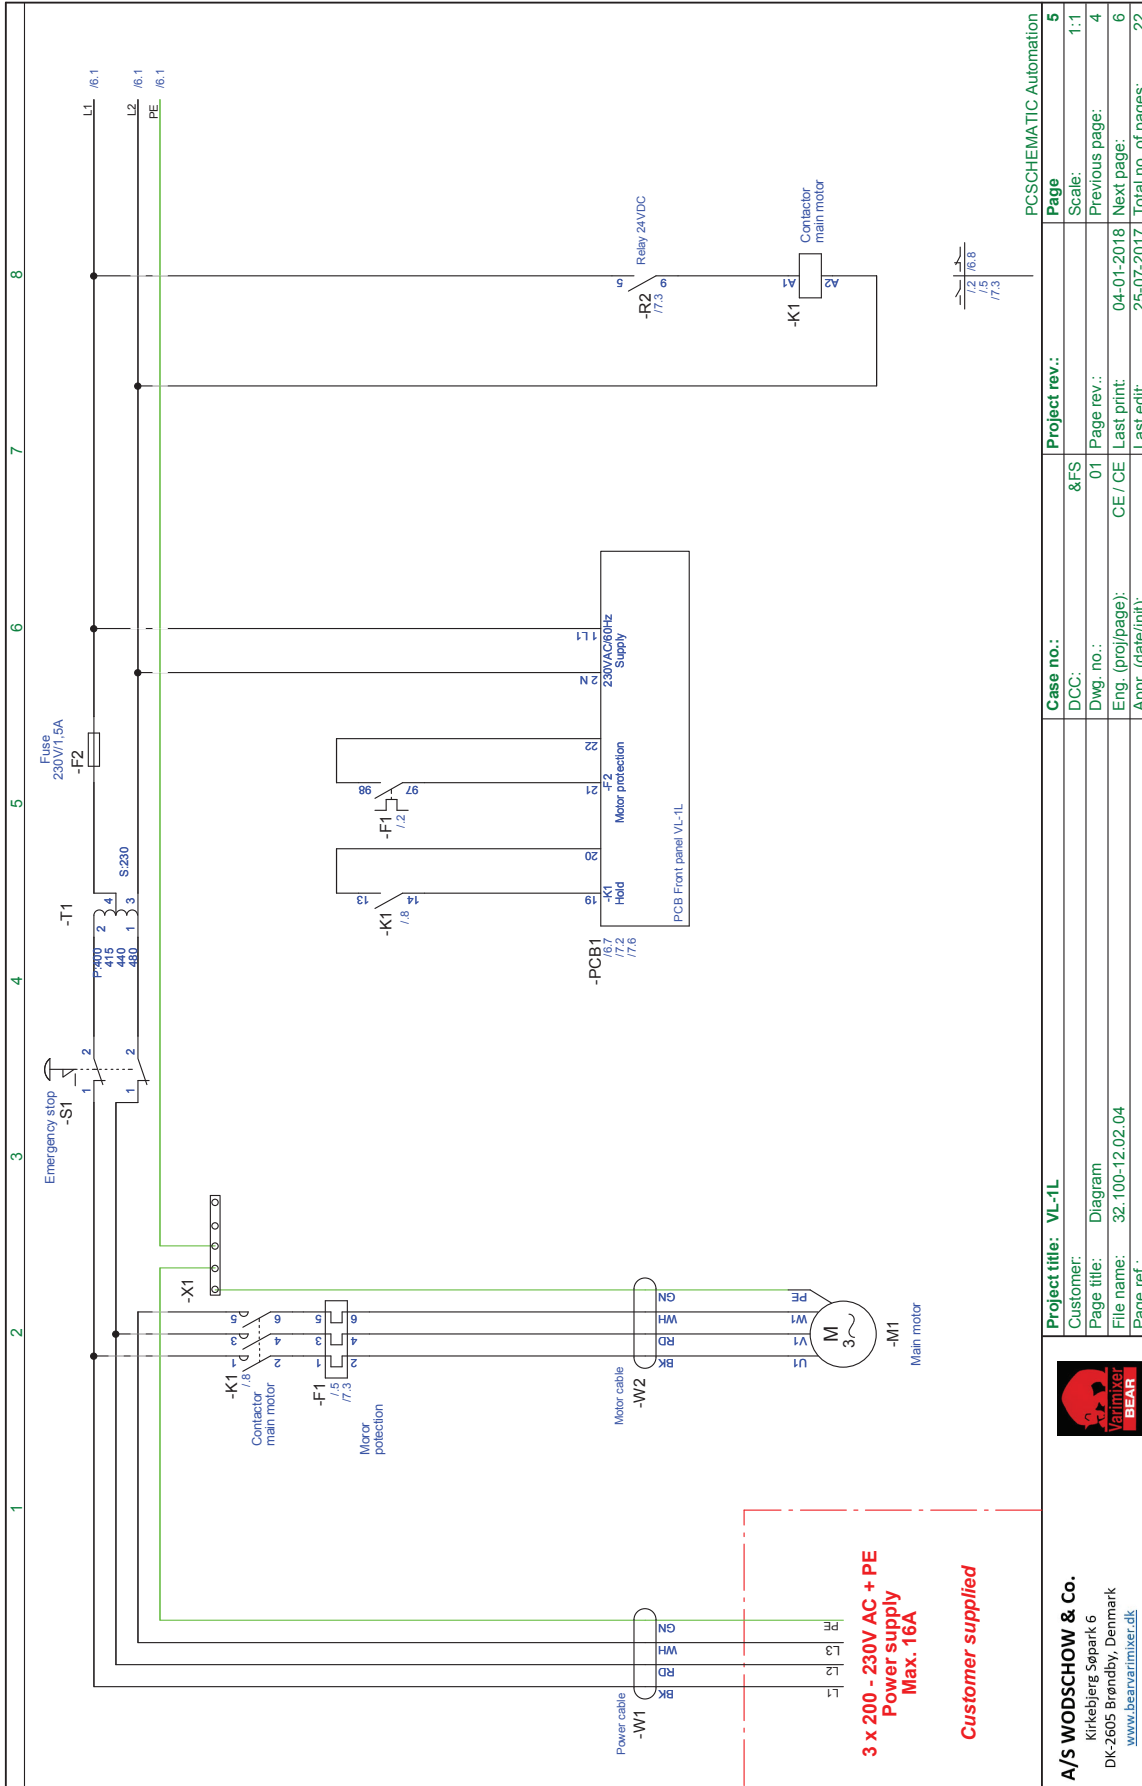

SPEED LEVER COMPONENTS

Item #	Description	Part Number
1.....	Speed Indicator.....	AR30-47.10
2.....	Clamp W/ Screw.....	AR30-47.11
3.....	Knob.....	STA3306
4.....	Retaining Ring.....	STA3414
5.....	Screw.....	STA5247
6.....	Screw.....	STA5439
7.....	Nut.....	STA5810
8.....	Speed Lever Kit.....	AR81-47Z
9.....	Shim.....	STA3304

CONTROL PANEL COMPONENTS

Item #	Description	Part Number
1.....	Emergency Stop Kit.....	AR31-174.35
2.....	Contact Block (NC).....	AR31-174.37
3.....	Ground Cable.....	AR31-194.41M
4.....	Supply Cable.....	AR31-194.82M
5.....	Control Panel Assembly.....	AR31-530.6Z ***ENDING SERIAL # 100002124***
5.....	Control Panel Assembly.....	AR31-530.16M ***STARTING SERIAL # 100002125***
6.....	Control Board.....	AR31-532.11 ***STARTING SERIAL # 100002125***
7.....	Gasket.....	AR31-562
8.....	Screw.....	STA5762
9.....	Flange Nut.....	STA5897

POWER SUPPLY COMPONENTS

Item #	Description	Part Number
1.....	Power Supply Box.....	AR31-418.9M
2.....	Power Supply Box Lid.....	AR31-418.6
3.....	Power Supply.....	AR31-414.1
4.....	Control Board W/ Relay.....	AR30-425.1
5.....	Wire Harness.....	AR31-194.58M
6.....	Wire Harness.....	AR31-194.64M
7.....	Wire Harness.....	AR31-194.86M
8.....	Cable Tie Mount.....	STA6161
9.....	Strain Relief.....	STA3002
10.....	Terminal Block.....	AR30-457
11.....	Contactor.....	AR31-88.115
12.....	Overload Relay.....	AR31-88.206
13.....	Auxiliary Contact.....	AR31-88.146
14.....	Auxiliary Contact.....	AR31-88.147

WIRING DIAGRAM (1/3)

WIRING DIAGRAM (2/3)

Project title: VL-1L		PCSCHEMATIC Automation	
Case no.:	&FS	Project rev.:	6
DCC:	02	Scale:	1:1
Dwg. no.:	32.100-12.02.04	Previous page:	5
Eng. (proj/page):	CE / OE	Last print:	04-01-2018
Appr. (date/mnt):		Last edit:	14-07-2016
		Total no. of pages:	22