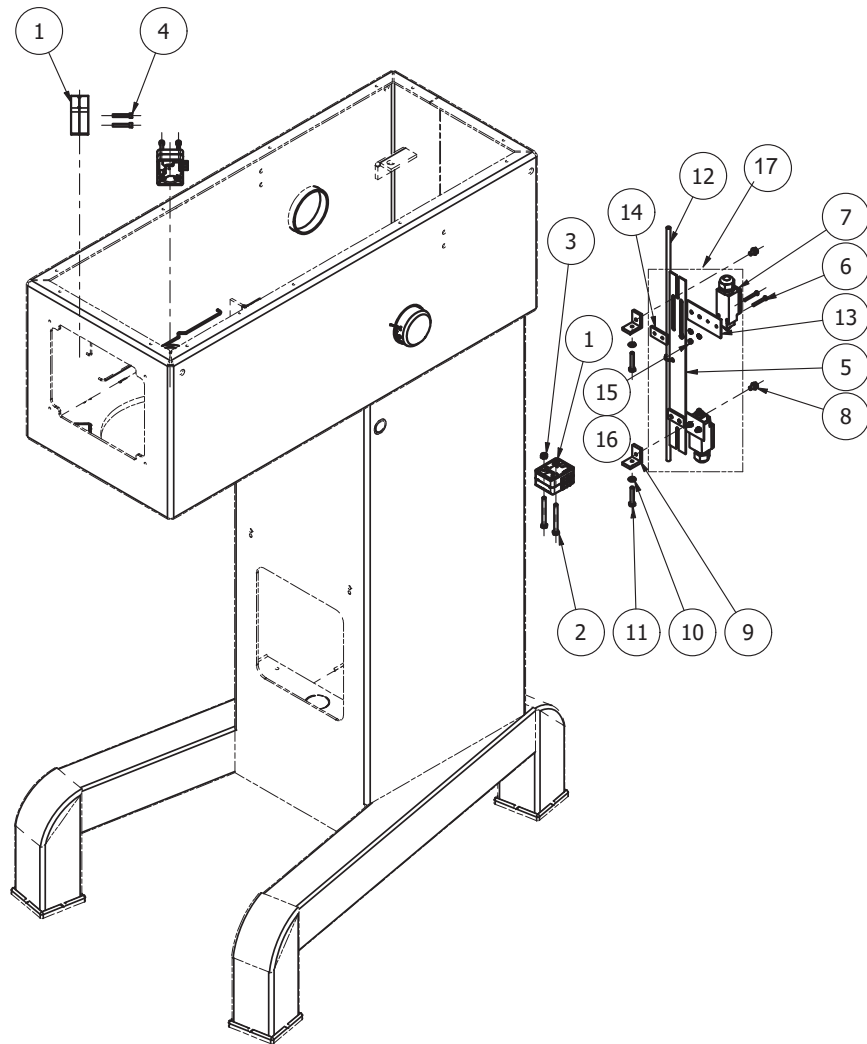

ATTACHMENT DRIVE COMPONENTS

ATTACHMENT DRIVE COMPONENTS

Item #	Description	Part Number
1.....	Hub Bracket.....	R15-5
2.....	Worm Wheel.....	R20-9
3.....	Gear Case.....	R15-10
4.....	Gear Case Cover.....	R15-11
5.....	Worm Gear.....	R20-49
6.....	Gear Shaft Kit.....	R20-52Z
7.....	#12 Drive Shaft.....	R15-50.6
8.....	Key.....	STA2032
9.....	Bearing.....	R27-102
10.....	Oil Seal.....	R20-107
11.....	Gasket Kit.....	R20-300Z
12.....	Key.....	STA2007
13.....	Key.....	STA2011
14.....	Retaining Ring.....	STA3410
15.....	Screw.....	STA5018
16.....	Bearing.....	R15-105
17.....	Screw.....	STA5066
18.....	Washer.....	STA5908
19.....	Washer.....	STA6020
20.....	Lock Washer.....	STA6056
21.....	Gasket Ring.....	R15-211
22.....	#12 Hub.....	R15-8.6M0
23.....	Screw.....	STA5322
24.....	Thumbscrew.....	4R-125
25.....	"Greased For Life" Label.....	R20-249
26.....	Pin.....	STA6316
27.....	Hub Cover.....	R15-215.1
28.....	Washer.....	STA6054
29.....	Hub Grease Tube (14oz).....	SM715
30.....	Motor (208V/60HZ/3PH).....	R100-85.52
31.....	Hub & Drive Gear Kit.....	02030-0012
32.....	Shaft & Cover Kit.....	RN30-52M
33.....	Hub Bracket & Shaft Kit.....	RN30-5.6M

MICROSWITCH COMPONENTS

Item #	Description	Part Number
1.....	Bowl Detection Magnet.....	56CR10-111M
2.....	Screw.....	STA5320
3.....	Lock Nut.....	STA5837
4.....	Screw.....	STA5721
5.....	Microswitch Bracket...(Must Order)..	W60-53.3M
6.....	Screw.....	STA5274
7.....	Microswitch.....	AR81-173
8.....	Screw.....	STA5045
9.....	L Bracket.....	AR81-53.01
10.....	Washer.....	STA6008
11.....	Screw.....	STA5435
12.....	Lift Cable.....	AR30-194.41M
13.....	Plate.....	AR61-53.3
14.....	Threaded Plate.....	AR31-712
15.....	Nut.....	STA5816
16.....	Lock Washer.....	STA6085
17.....	Microswitch & Bracket.....	W60-53.3M