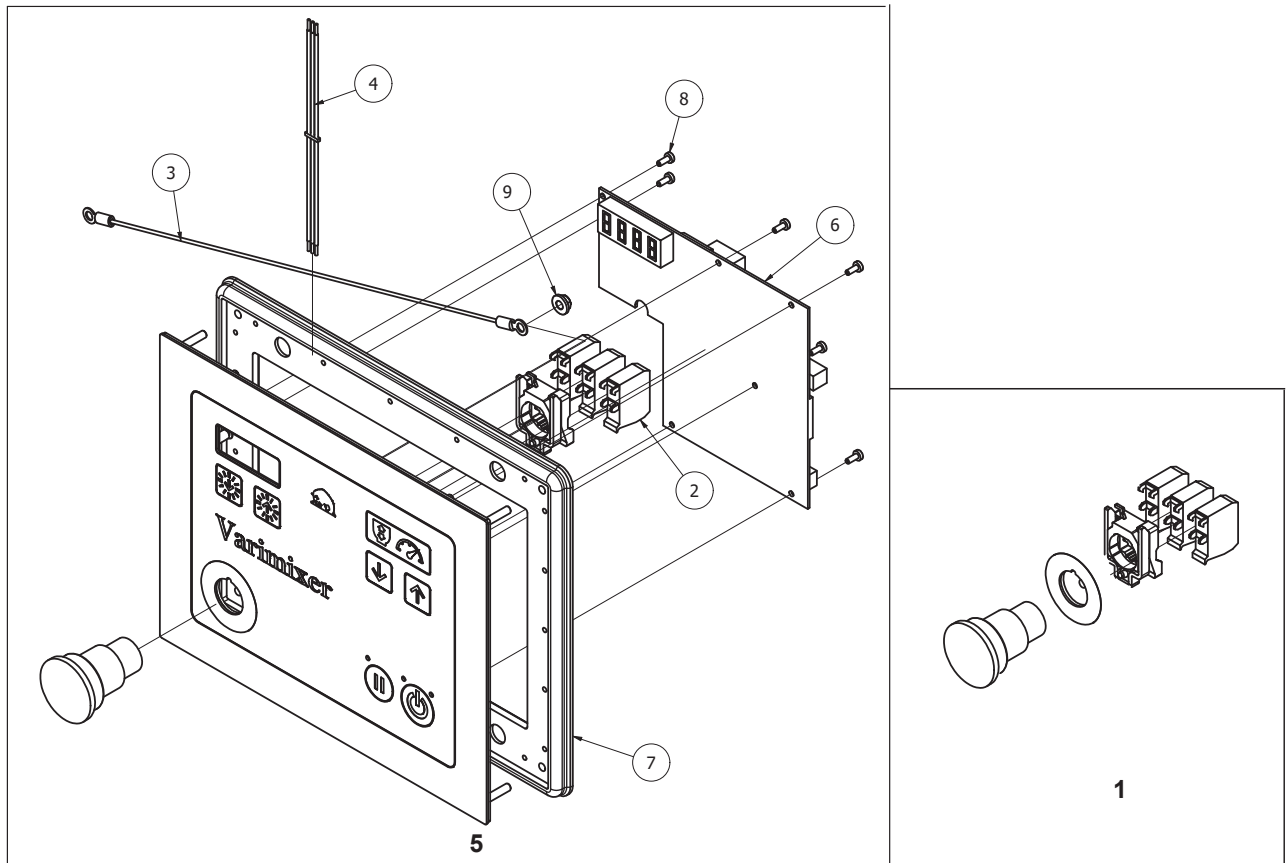

CONTROL PANEL COMPONENTS

Item #	Description	Part Number
1.....	Emergency Stop Kit.....	AR31-174.35
2.....	Contact Block (NC).....	AR31-174.37
3.....	Ground Cable.....	AR31-194.41M
4.....	Supply Cable.....	AR31-194.82M
5.....	Control Panel Assembly.....	AR31-530.6Z ***ENDING SERIAL # 80002011***
5.....	Control Panel Assembly.....	AR31-530.16M ***STARTING SERIAL # 80002012***
6.....	Control Board.....	AR31-532.11 ***STARTING SERIAL # 80002012***
7.....	Gasket.....	AR31-562
8.....	Screw.....	STA5762
9.....	Flange Nut.....	STA5897