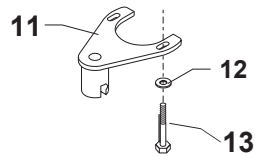

ACCESSORIES & ACCESSORY COMPONENTS