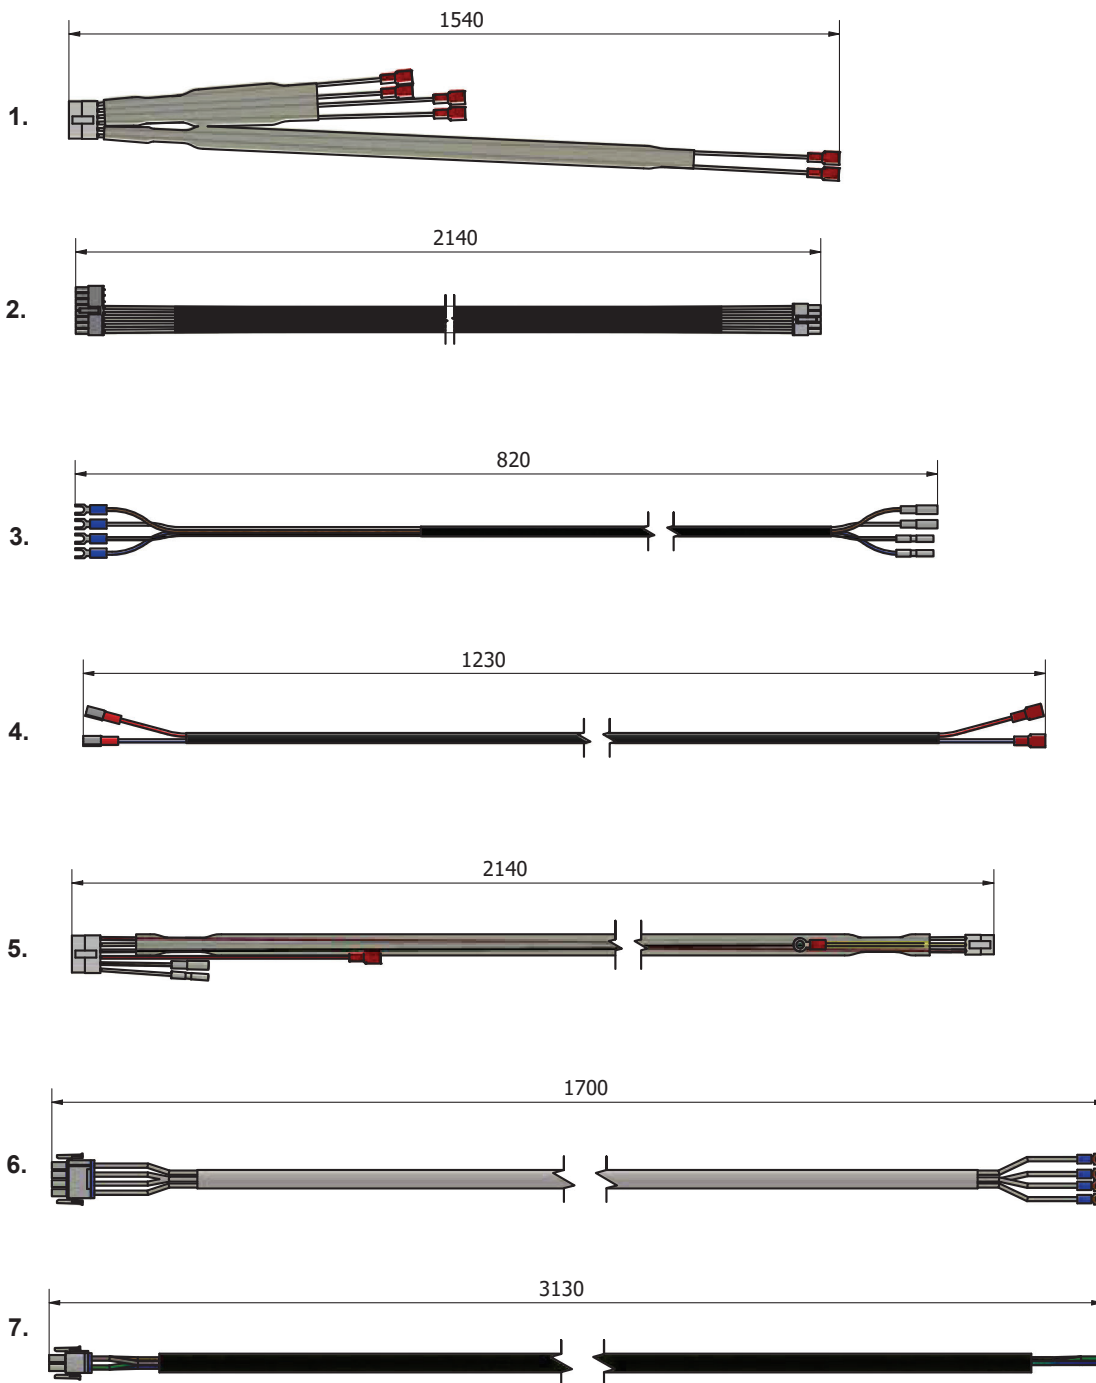

CABLE COMPONENTS

Item #	Description	Part Number
1.....	Safety Cable.....	AR31-194.19M
2.....	Signal Cable.....	AR31-194.95M
3.....	Lift Cable.....	AR30-194.41M
4.....	Acuator Cable.....	AR31-194.23M
5.....	Supply Cable.....	AR31-194.87M
6.....	Motor Cable.....	AR31-194.62M
7.....	Power Supply Cable.....	AR31-194.65M