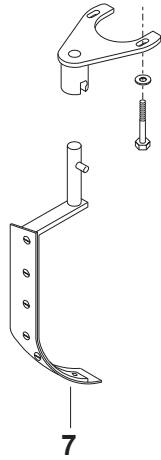

ACCESSORIES & ACCESSORY COMPONENTS