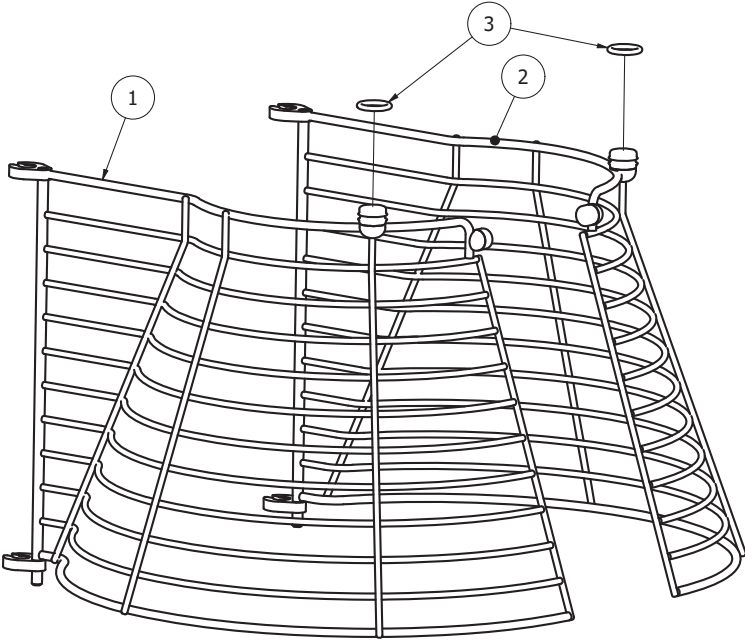

MACHINE COLUMN COMPONENTS

MACHINE COLUMN COMPONENTS

Item #	Description	Part Number
1.....	Arrow Label.....	R15-245
2.....	Strain Relief.....	STA3002
3.....	Threaded Bushing.....	STA6580
4.....	Knee Pad.....	AR80-212
5.....	Foot.....	AR80-213
6.....	Screw.....	STA5045
7.....	Screen.....	AR31-22.180
8.....	Plug.....	STA6511
9.....	Bushing.....	STA2515
10.....	Bushing.....	STA2526
11.....	Screw.....	STA5615
12.....	Adjustment Plate (3MM).....	AR80-214.3
13.....	Adjustment Plate (6MM).....	AR80-214.6
14.....	Nut.....	STA3014
15.....	Screw.....	STA5017
16.....	Screw.....	STA5080
17.....	Screw.....	STA5232
18.....	Back Plate.....	AR81-22.17R
19.....	Top Cover.....	AR81P-21
20.....	Set Screw.....	STA5724
21.....	Screw.....	STA5624
22.....	Plug.....	STA6510
23.....	Upper Plate.....	AR81-270
24.....	Lower plate.....	AR81-271
25.....	Flange Nut.....	STA5897
26.....	Screw.....	STA5322
27.....	Lock Washer.....	STA6056
28.....	Nut.....	STA5815
29.....	Threaded Bushing.....	R20-148
30.....	Shaft.....	56AE140-25
31.....	Bracket.....	56AE140-25.1
32.....	Washer.....	STA6165
33.....	Washer.....	STA6020
34.....	Guide Plate.....	AR81-71

BOWL GUARD COMPONENTS

Item #	Description	Part Number
1.....	Left Bowl Guard.....	35AR81-21.1M
2.....	Right Bowl Guard.....	35AR81-22.1M
3.....	O-ring.....	STA3149

LIFT SYSTEM COMPONENTS

LIFT SYSTEM COMPONENTS