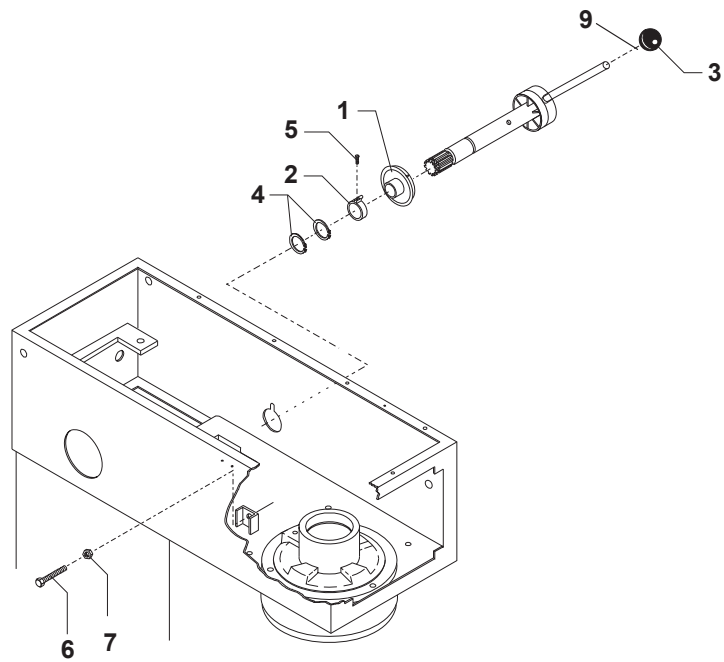

SPEED LEVER COMPONENTS

Item #	Description	Part Number
1.....	Speed Indicator.....	AR30-47.10
2.....	Clamp W/ Screw.....	AR30-47.11
3.....	Knob.....	STA3306
4.....	Retaining Ring.....	STA3414
5.....	Screw.....	STA5247
6.....	Screw.....	STA5439
7.....	Nut.....	STA5810
8.....	Speed Lever Kit.....	AR81-47Z
9.....	Shim.....	STA3304

TRANSMISSION COMPONENTS

TRANSMISSION COMPONENTS

Item #	Description	Part Number
1.....	Washer.....	STA6018
2.....	Pulley.....	R100-128
3.....	Key.....	STA2024
4.....	Grease Fitting.....	STA3220
5.....	Retaining Ring.....	STA3410
6.....	Bearing.....	R27-102
7.....	Retaining Ring.....	STA3514
8.....	Bushing.....	R100-143
9.....	Arm.....	R100-6
10.....	Screw.....	STA5348
11.....	Washer.....	STA6033
12.....	V Belt.....	R60-91
13.....	Clamp Ring Kit.....	R27-227Z
14.....	Key.....	STA2011
15.....	Screw.....	STA5018
16.....	Motor Plate.....	R60-61.1E
17.....	Bearing Bracket Kit.....	R15-18Z
18.....	Nut.....	STA5810
19.....	Flange Nut.....	STA5895
20.....	Nut.....	STA5812
21.....	Threaded Rod.....	AR81-305
22.....	Belt Tightener Bracket.....	R20-26.1
23.....	Screw.....	STA5446
24.....	Washer.....	STA6026
25.....	Screw.....	STA5345
26.....	Lower Fork.....	R27-16
27.....	Belt Tightener Fork.....	R20-19
28.....	Spring.....	W40P-275
29.....	Toothed Rack Kit.....	R15-46Z
30.....	Nut.....	STA5815
31.....	Retaining Ring.....	STA3408
32.....	Washer.....	STA6040
33.....	Screw.....	STA5066
34.....	Pulley Grease Tube (14oz).....	SM711
35.....	Washer.....	STA6048
36.....	Pulley.....	R100-129A
37.....	Key.....	STA2030
38.....	Retaining Ring.....	STA3419
39.....	V Belt (3/Set).....	R100-90.1Z
40.....	Motor Pulley Assembly.....	R60-59.1Z
41.....	Arm & Pulley Assembly.....	R100-6M
42.....	Pulley Assembly..(MUST ORDER).....	R100-6M

BOWL GUARD COMPONENTS

Item #	Description	Part Number
1.....	Left Bowl Guard.....	35AR81-21.1M
2.....	Right Bowl Guard.....	35AR81-22.1M
3.....	O-ring.....	STA3149

LIFT SYSTEM COMPONENTS

LIFT SYSTEM COMPONENTS