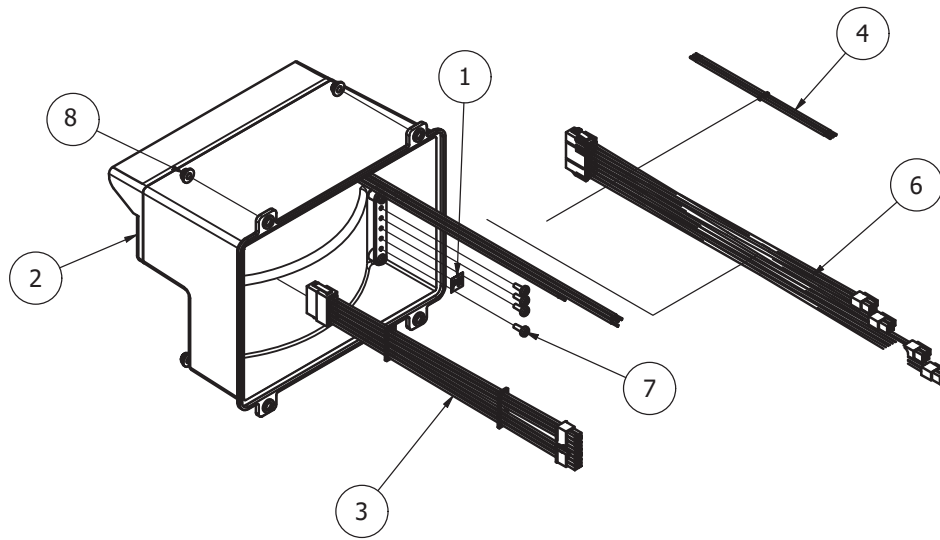

CONTROL BOX COMPONENTS

Item #	Description	Part Number
1.....	Ground Label.....	AR30-453.1
2.....	Control Box.....	AR31-152.2M
3.....	Safety Cable.....	AR31-194.18M
4.....	Supply Cable.....	AR31-194.82M
5.....	Supply Cable.....	AR31-194.88M
6.....	Signal Cable.....	AR31-194.91M
7.....	Screw.....	STA5232
8.....	Flange Nut.....	STA5897