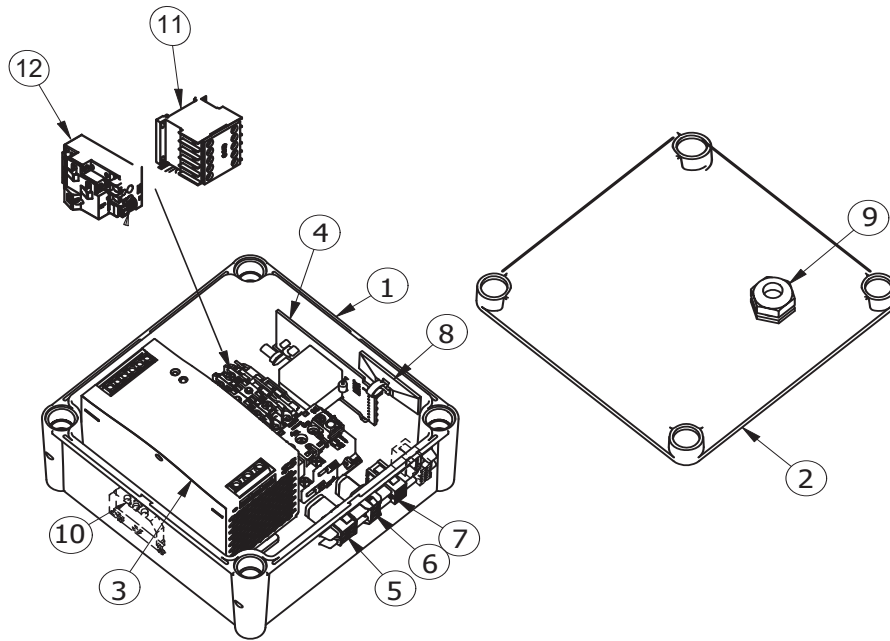

POWER SUPPLY COMPONENTS

Item #	Description	Part Number
1.....	Power Supply Box.....	AR31-418.9M
2.....	Power Supply Box Lid.....	AR31-418.6
3.....	Power Supply.....	AR31-414.1
4.....	Control Board W/ Relay.....	AR30-425.1
5.....	Wire Harness.....	AR31-194.58M
6.....	Wire Harness.....	AR31-194.64M
7.....	Wire Harness.....	AR31-194.86M
8.....	Cable Tie Mount.....	STA6161
9.....	Strain Relief.....	STA3002
10.....	Terminal Block.....	AR30-457
11.....	Contactor.....	AR31-88.115
12.....	Overload Relay.....	AR31-88.206
13.....	Auxiliary Contact.....	AR31-88.146
14.....	Auxiliary Contact.....	AR31-88.147