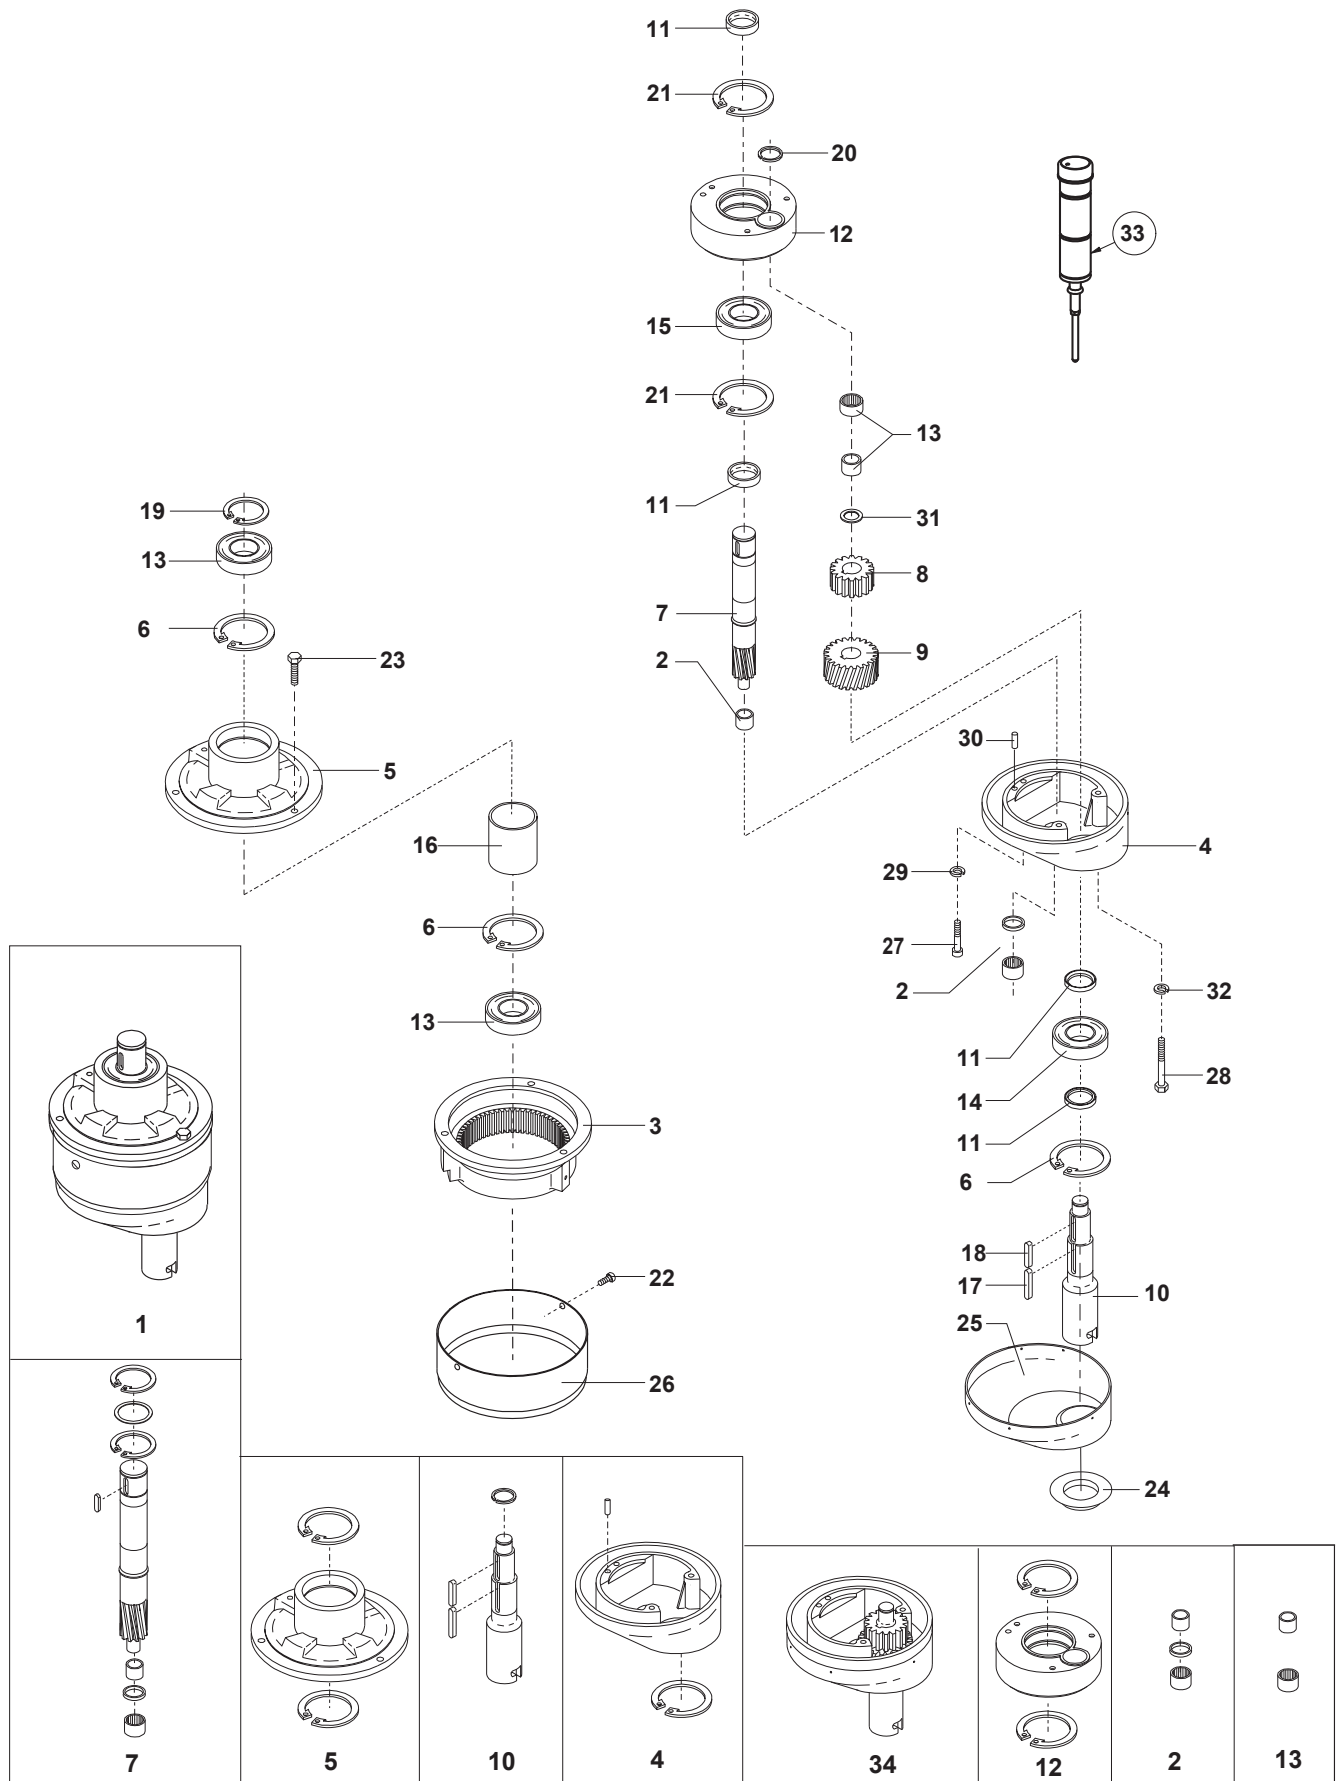

PLANETARY HEAD COMPONENTS