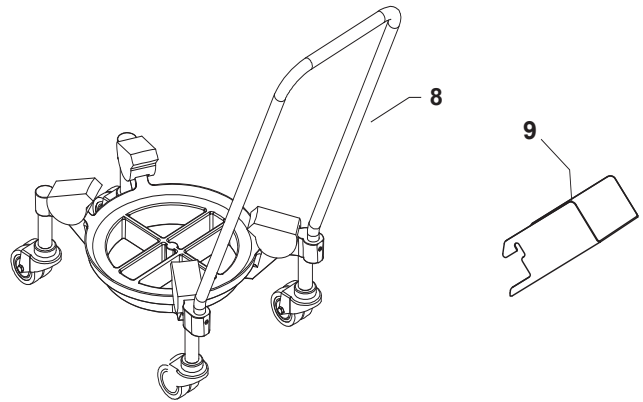

ACCESSORIES & ACCESSORY COMPONENTS