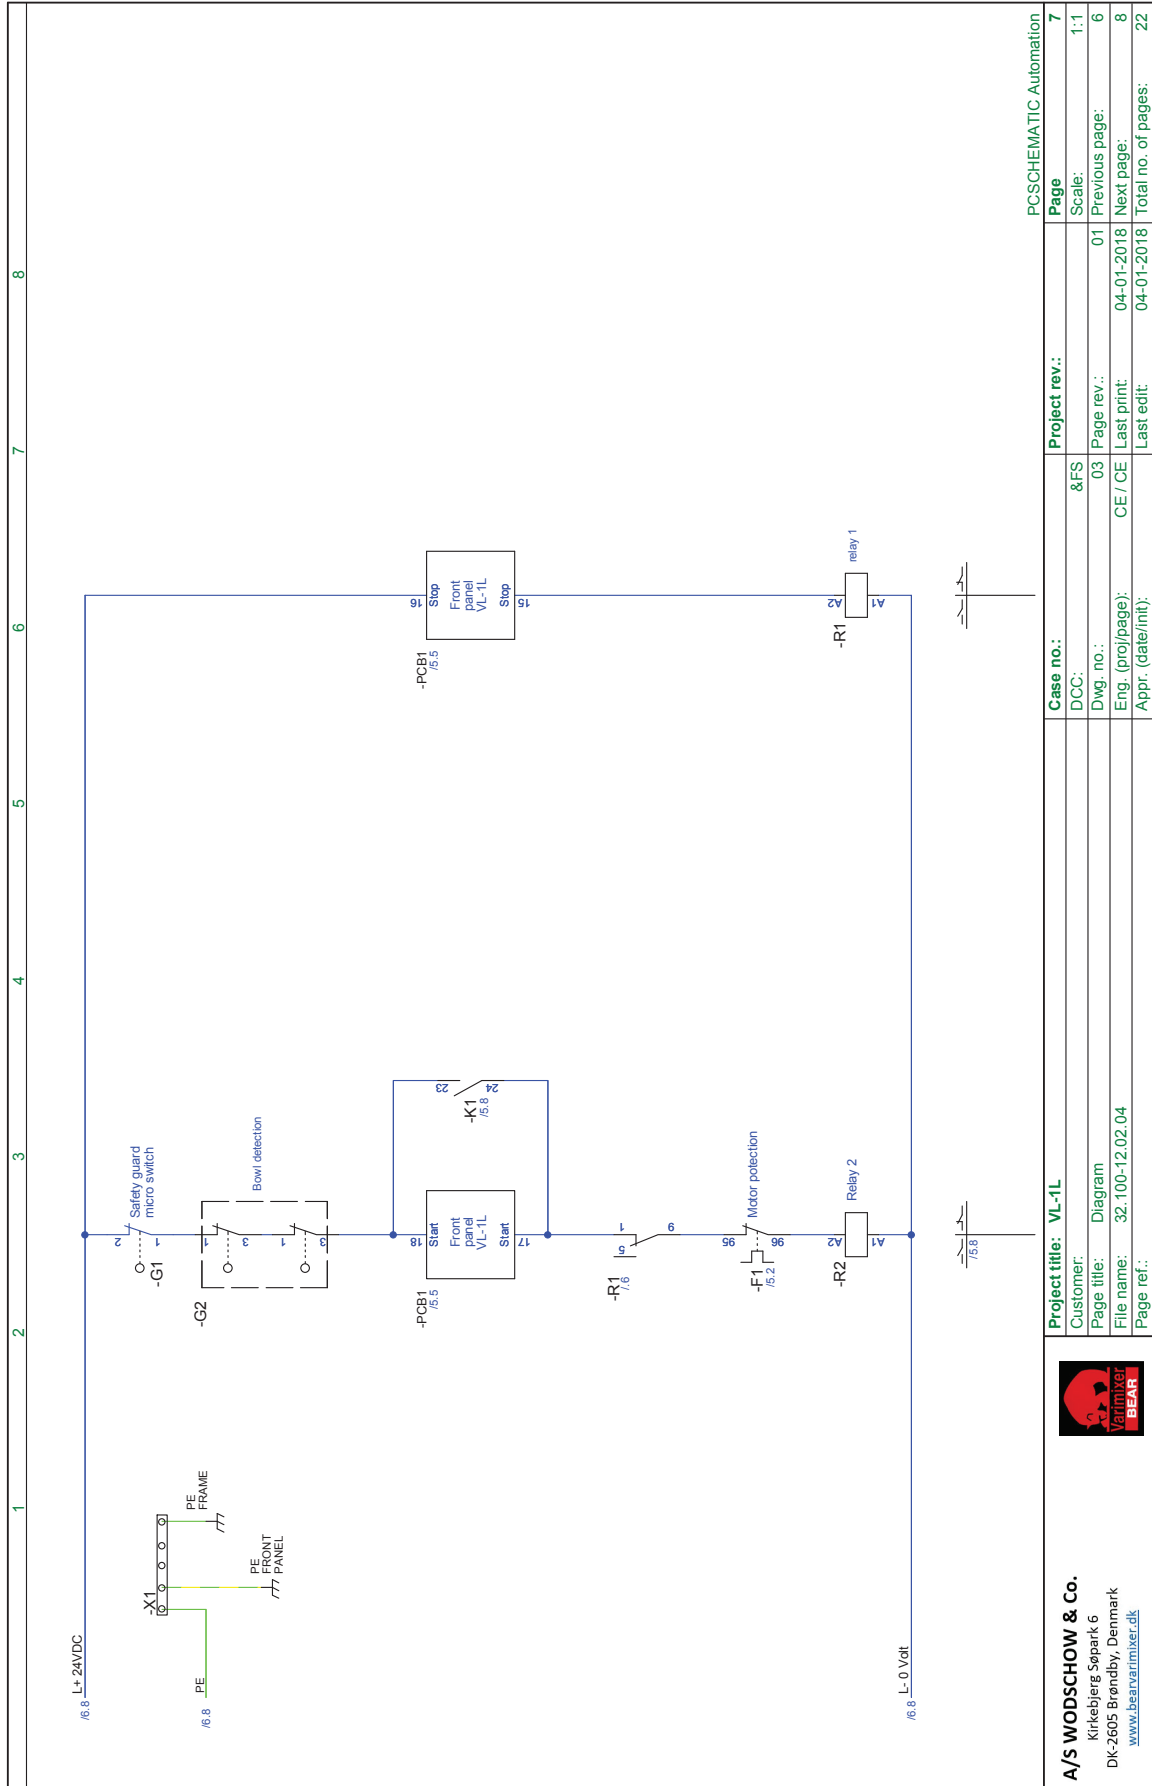

WIRING DIAGRAM (3/3)

1 2 3 4 5 6 7 8

A/S WODSCHOW & Co. Kirkebjerg Søpark 6 DK-2605 Brøndby, Denmark www.beatvairmixer.dk		Project title: VL-1L		Case no.:		PCSHEMATIC Automation	
		Customer: &FS		DCC: &FS		Project rev.: 7	
Page title: Diagram		Dwg. no.: 03		Page rev.: 01		Scale: 1:1	
File name: 32.100-12.02.04		Eng. (pro)/page): CE / CE		Last print: 04-01-2018		Previous page: 6	
Page ref.:		Appr. (date/mit):		Last edit: 04-01-2018		Next page: 8	
						Total no. of pages: 22