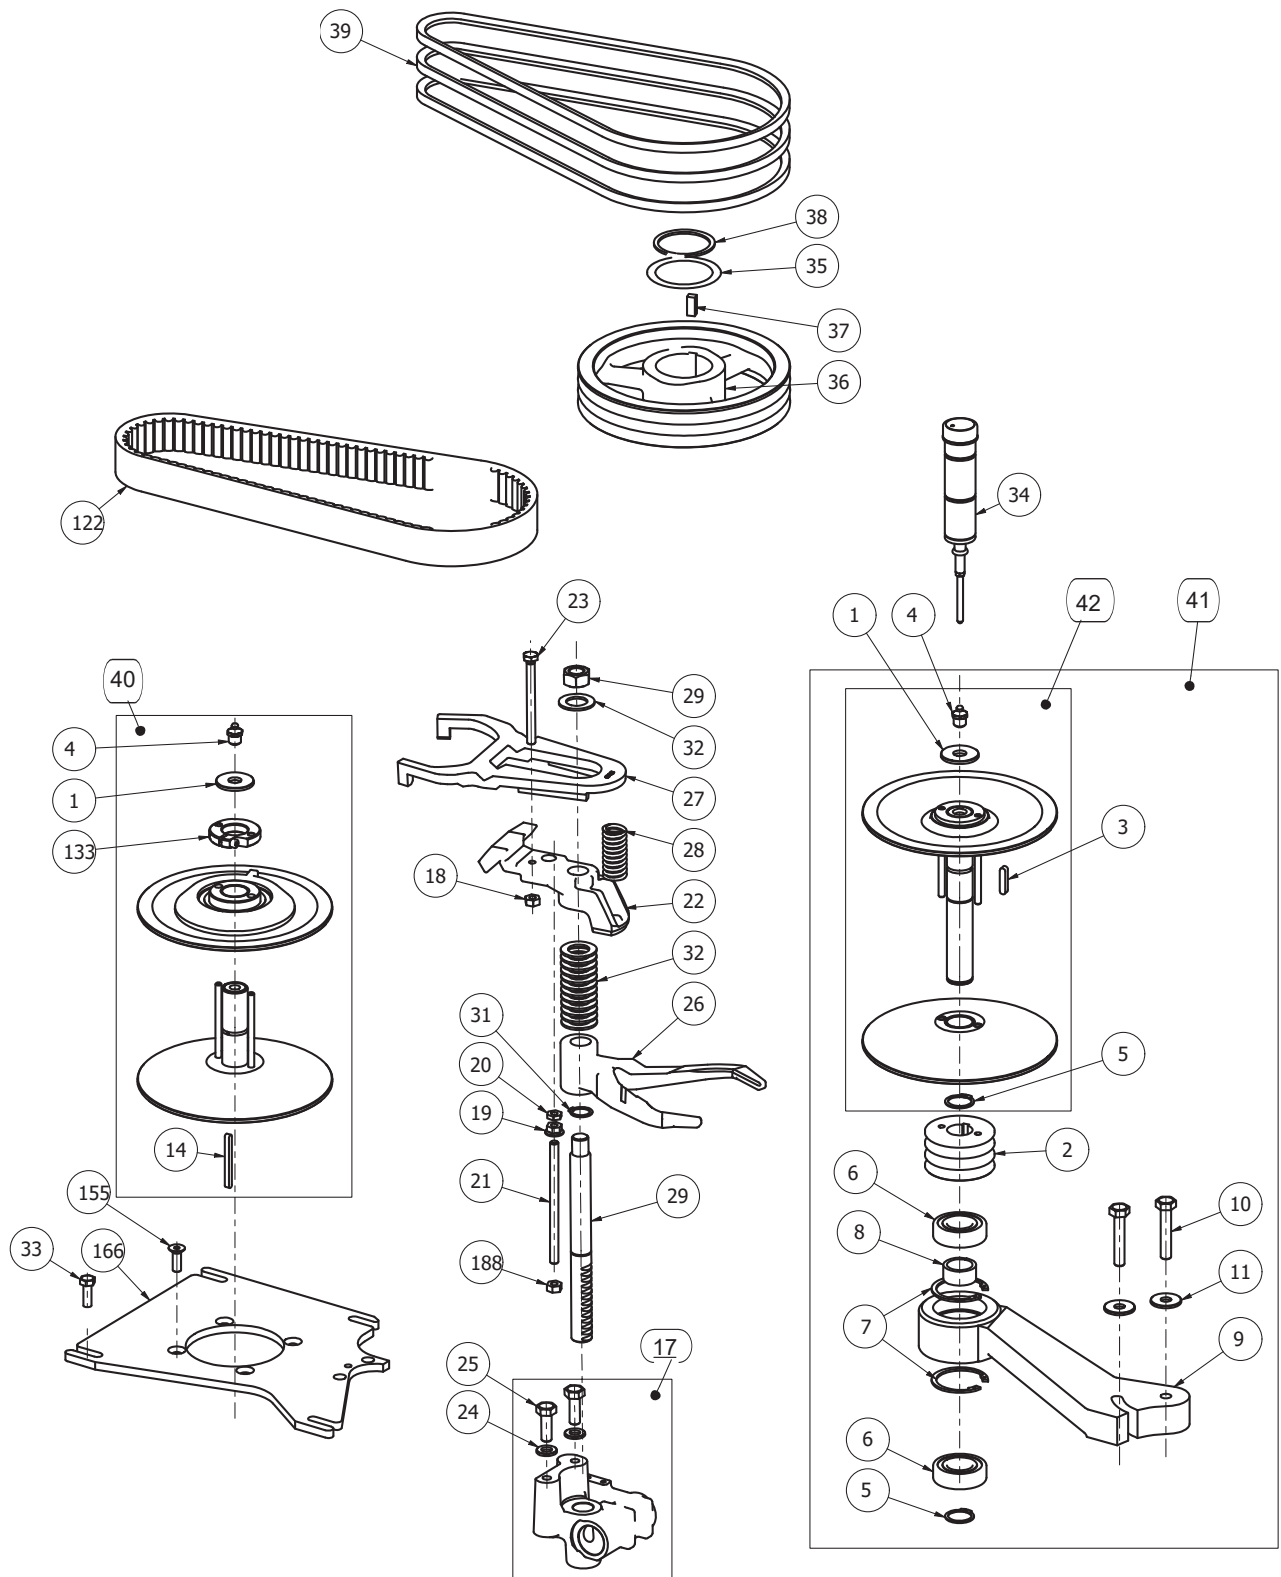

SPEED LEVER COMPONENTS

Item #	Description	Part Number
1.....	Speed Indicator.....	AR30-47.10
2.....	Clamp W/ Screw.....	AR30-47.11
3.....	Knob.....	STA3306
4.....	Retaining Ring.....	STA3414
5.....	Screw.....	STA5247
6.....	Screw.....	STA5439
7.....	Nut.....	STA5810
8.....	Speed Lever Kit.....	AR81-47Z
9.....	Shim.....	STA3304

TRANSMISSION COMPONENTS

TRANSMISSION COMPONENTS

Item #	Description	Part Number
1.....	Washer.....	STA6018
2.....	Pulley.....	R100-128
3.....	Key.....	STA2024
4.....	Grease Fitting.....	STA3220
5.....	Retaining Ring.....	STA3410
6.....	Bearing.....	R27-102
7.....	Retaining Ring.....	STA3514
8.....	Bushing.....	R100-143
9.....	Arm.....	R100-6
10.....	Screw.....	STA5348
11.....	Washer.....	STA6033
12.....	V Belt.....	R60-91
13.....	Clamp Ring Kit.....	R27-227Z
14.....	Key.....	STA2011
15.....	Screw.....	STA5018
16.....	Motor Plate.....	R60-61.1E
17.....	Bearing Bracket Kit.....	R15-18Z
18.....	Nut.....	STA5810
19.....	Flange Nut.....	STA5895
20.....	Nut.....	STA5812
21.....	Threaded Rod.....	AR81-305
22.....	Belt Tightener Bracket.....	R20-26.1
23.....	Screw.....	STA5446
24.....	Washer.....	STA6026
25.....	Screw.....	STA5345
26.....	Lower Fork.....	R27-16
27.....	Belt Tightener Fork.....	R20-19
28.....	Spring.....	W40P-275
29.....	Toothed Rack Kit.....	R15-46Z
30.....	Nut.....	STA5815
31.....	Retaining Ring.....	STA3408
32.....	Washer.....	STA6040
33.....	Screw.....	STA5066
34.....	Pulley Grease Tube (14oz).....	SM711
35.....	Washer.....	STA6048
36.....	Pulley.....	R100-129A
37.....	Key.....	STA2030
38.....	Retaining Ring.....	STA3419
39.....	V Belt (3/Set).....	R100-90.1Z
40.....	Motor Pulley Assembly.....	R60-59.1Z
41.....	Arm & Pulley Assembly.....	R100-6M
42.....	Pulley Assembly..(MUST ORDER).....	R100-6M