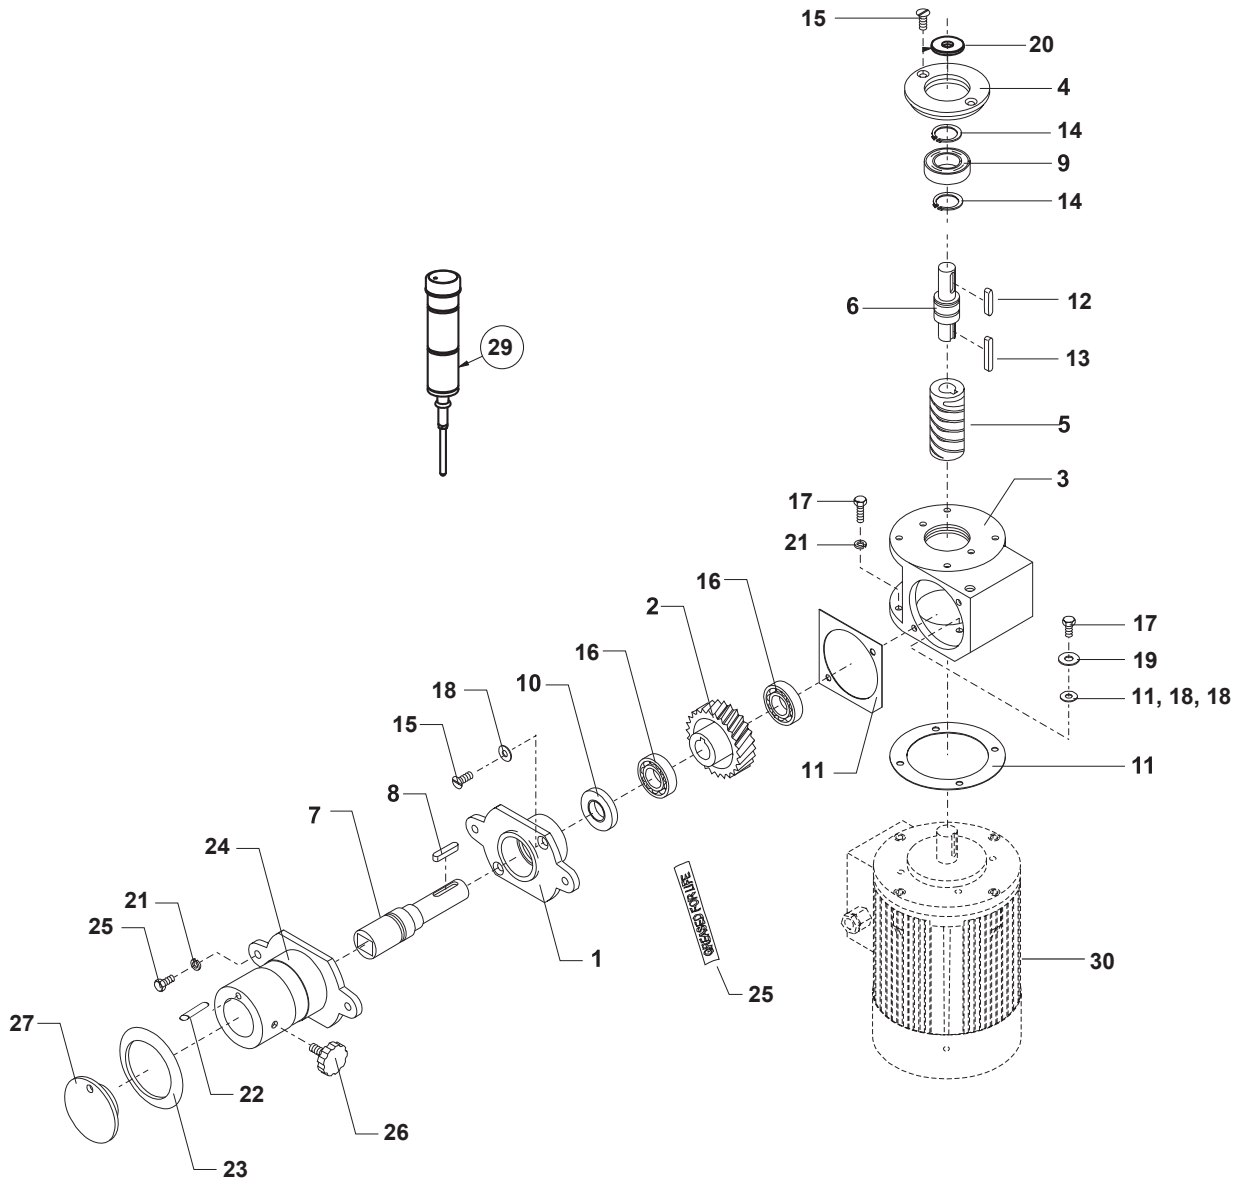

ATTACHMENT DRIVE COMPONENTS