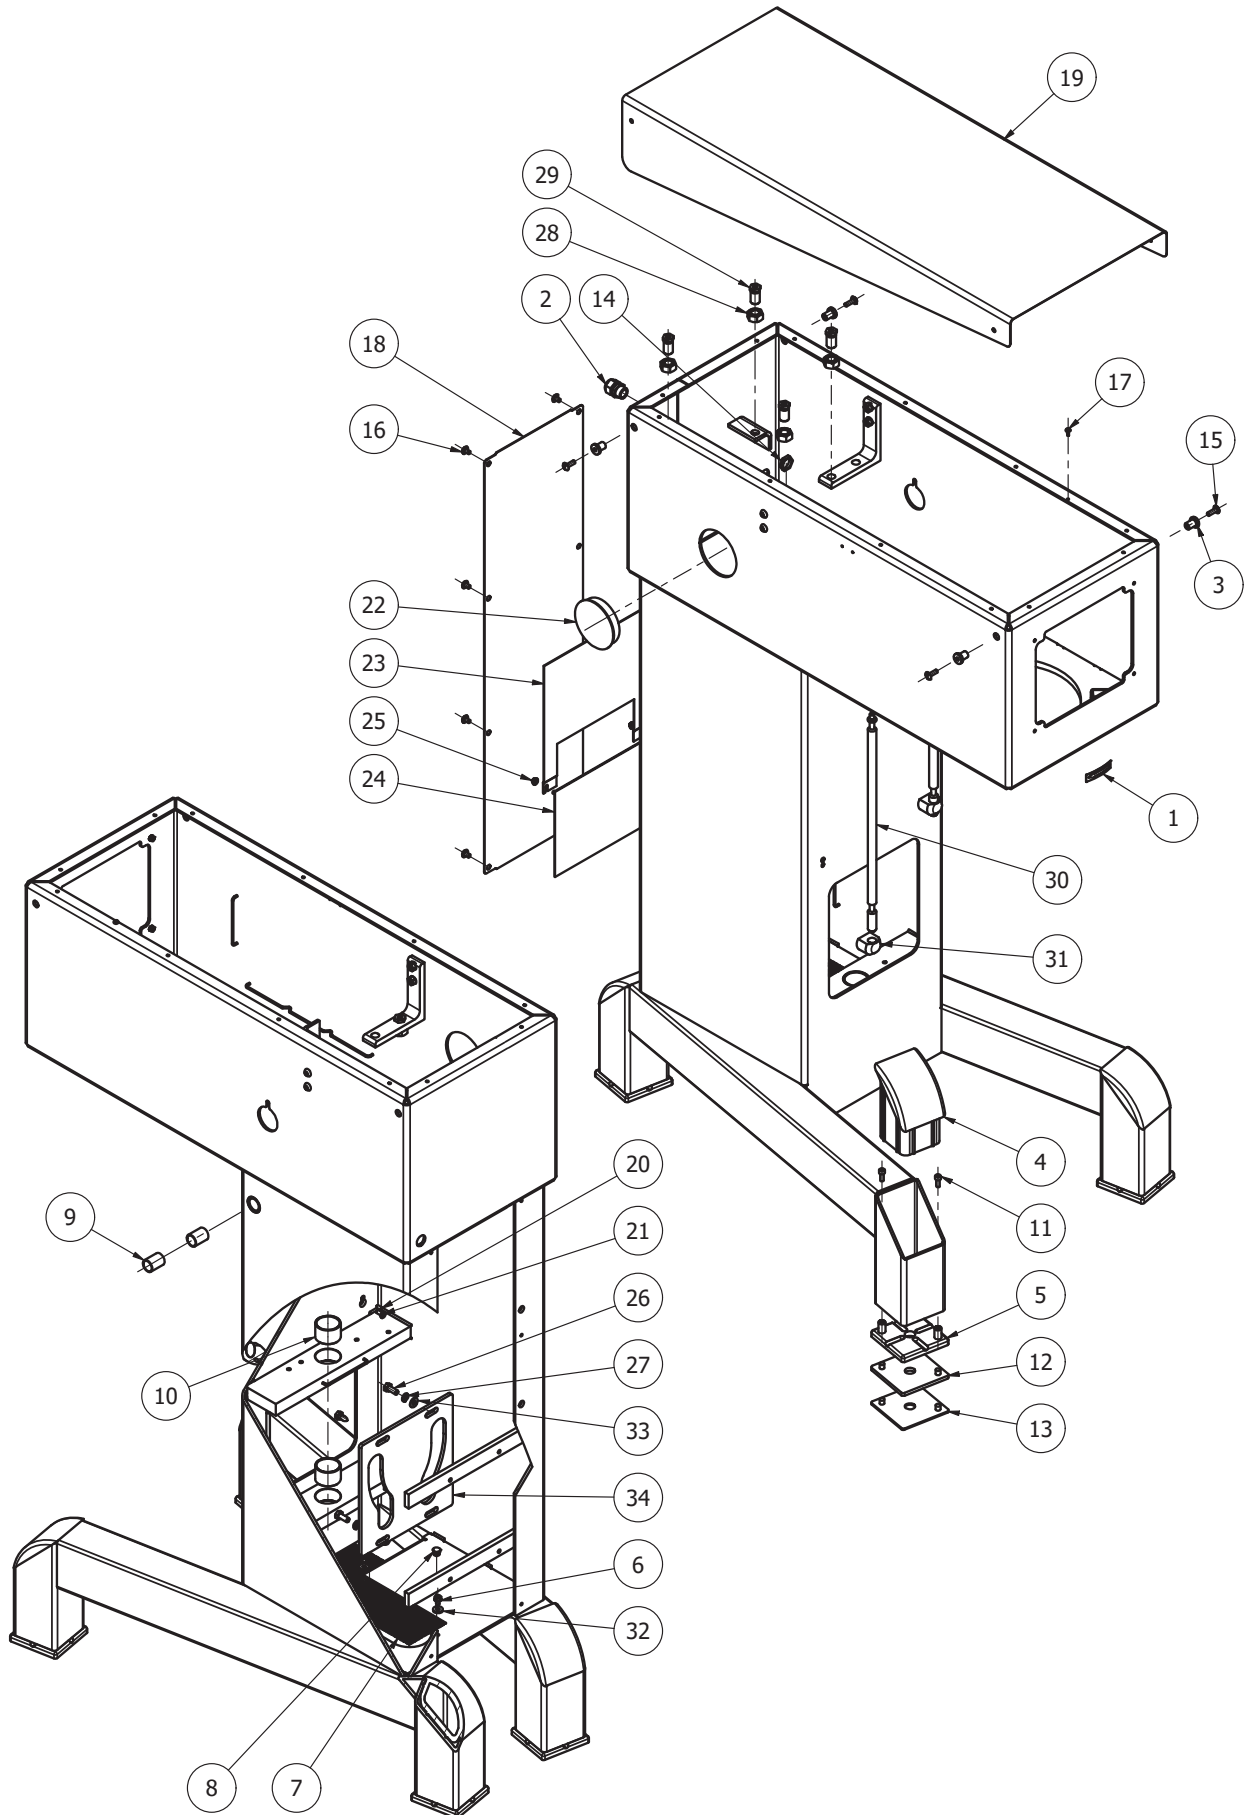

MACHINE COLUMN COMPONENTS