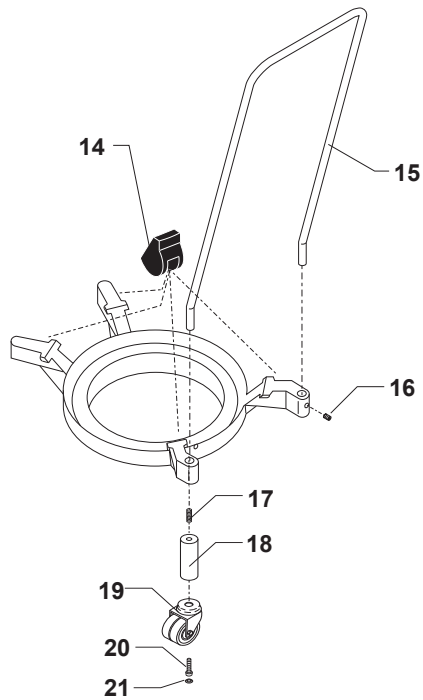

ACCESSORIES & ACCESSORY COMPONENTS