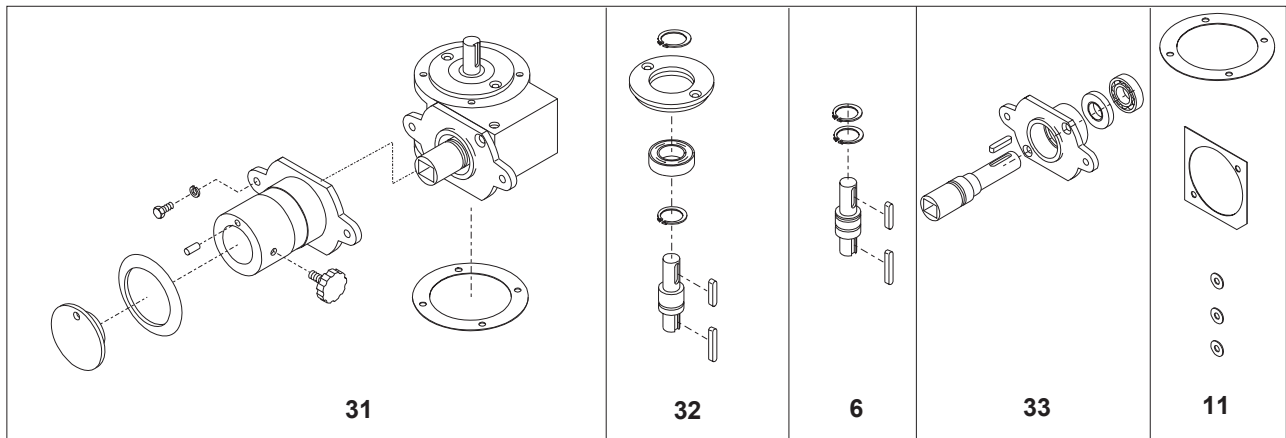

ATTACHMENT DRIVE COMPONENTS