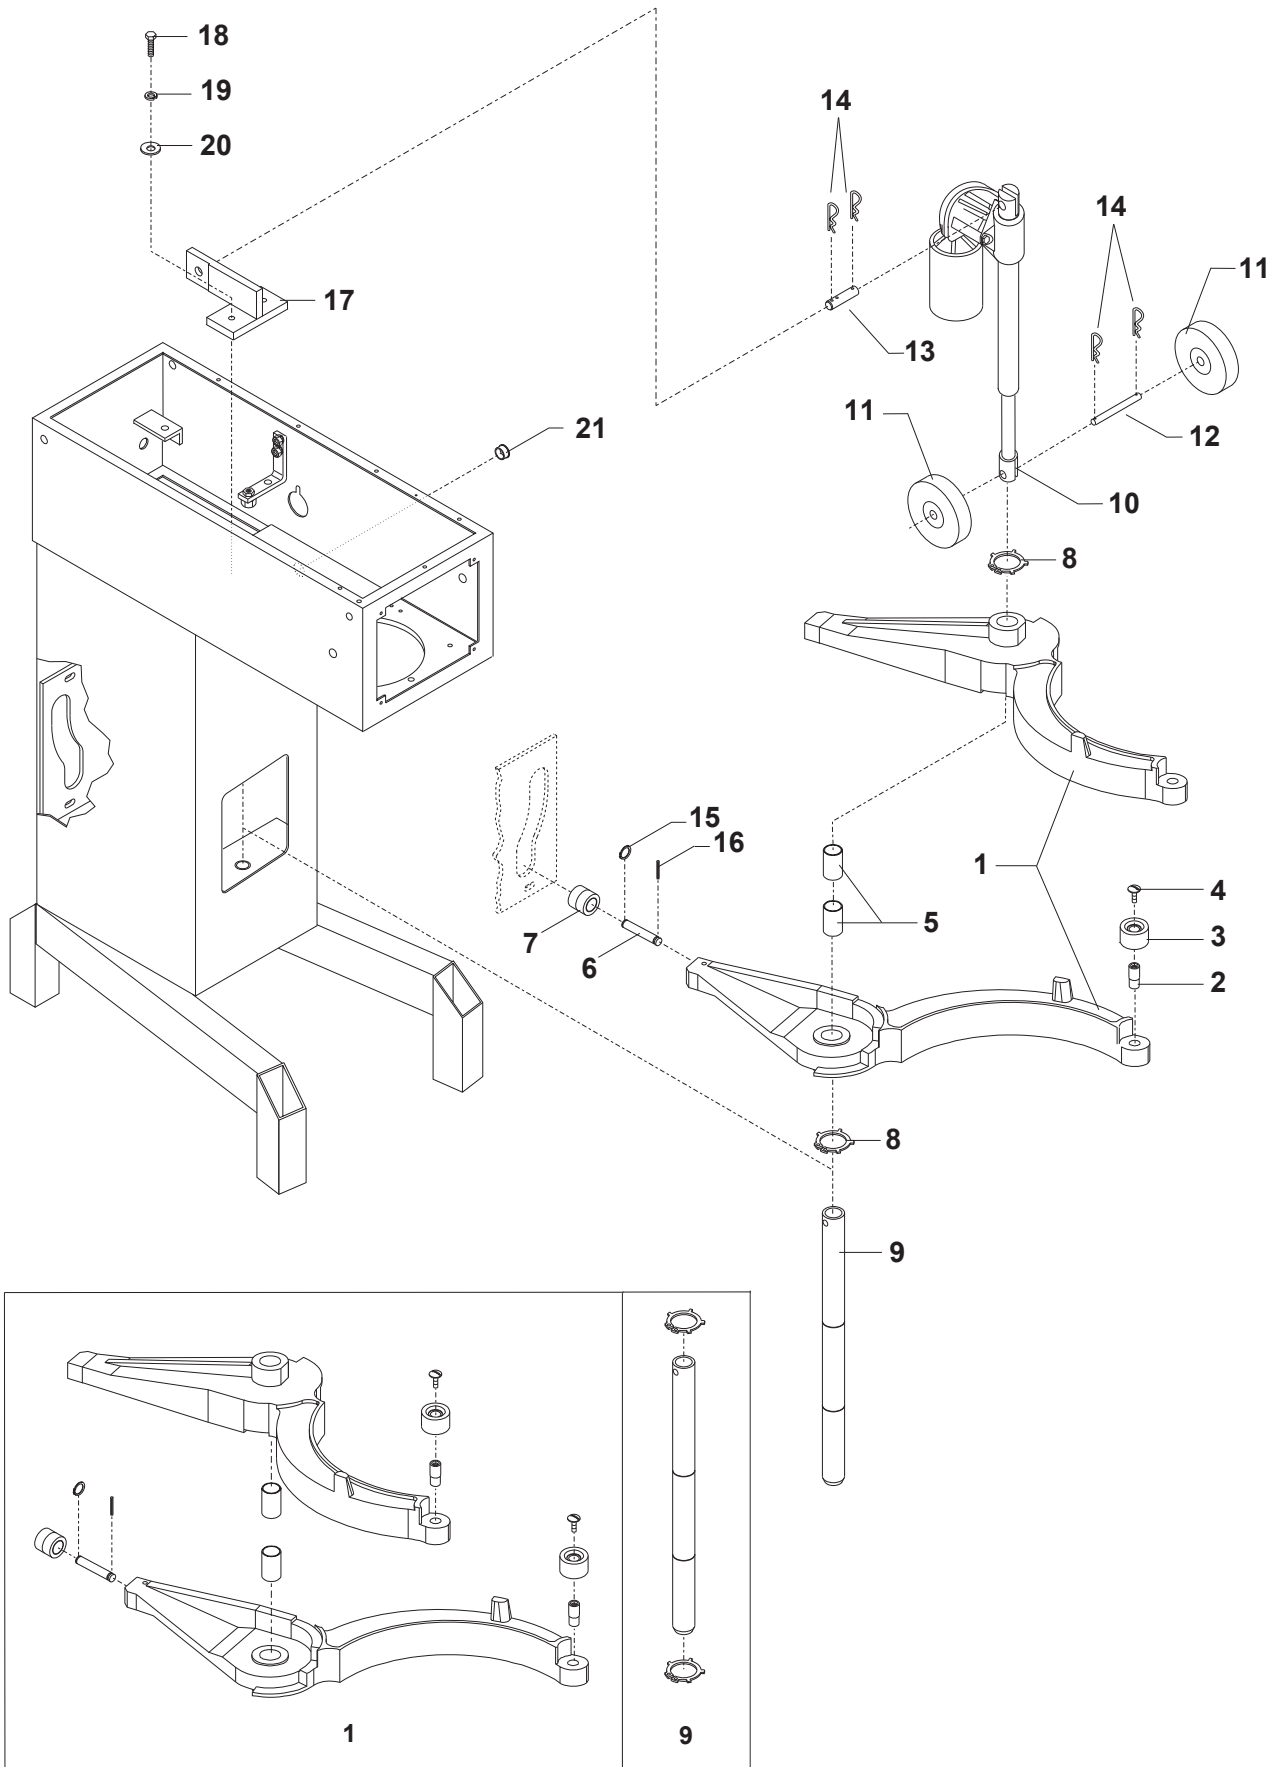

MACHINE COLUMN COMPONENTS

MACHINE COLUMN COMPONENTS

Item #	Description	Part Number
1.....	Arrow Label.....	R15-245
2.....	Strain Relief.....	STA3002
3.....	Threaded Bushing.....	STA6580
4.....	Knee Pad.....	AR80-212
5.....	Foot.....	AR80-213
6.....	Screw.....	STA5045
7.....	Screen.....	AR31-22.180
8.....	Plug.....	STA6511
9.....	Bushing.....	STA2515
10.....	Bushing.....	STA2526
11.....	Screw.....	STA5615
12.....	Adjustment Plate (3MM).....	AR80-214.3
13.....	Adjustment Plate (6MM).....	AR80-214.6
14.....	Nut.....	STA3014
15.....	Screw.....	STA5017
16.....	Screw.....	STA5080
17.....	Screw.....	STA5232
18.....	Back Plate.....	AR81-22.17R
19.....	Top Cover.....	AR81P-21
20.....	Set Screw.....	STA5724
21.....	Screw.....	STA5624
22.....	Plug.....	STA6510
23.....	Upper Plate.....	AR81-270
24.....	Lower plate.....	AR81-271
25.....	Flange Nut.....	STA5897
26.....	Screw.....	STA5322
27.....	Lock Washer.....	STA6056
28.....	Nut.....	STA5815
29.....	Threaded Bushing.....	R20-148
30.....	Shaft.....	56AE140-25
31.....	Bracket.....	56AE140-25.1
32.....	Washer.....	STA6165
33.....	Washer.....	STA6020
34.....	Guide Plate.....	AR81-71

BOWL GUARD COMPONENTS

Item #	Description	Part Number
1.....	Left Bowl Guard.....	35AR81-21.1M
2.....	Right Bowl Guard.....	35AR81-22.1M
3.....	O-ring.....	STA3149

LIFT SYSTEM COMPONENTS

LIFT SYSTEM COMPONENTS