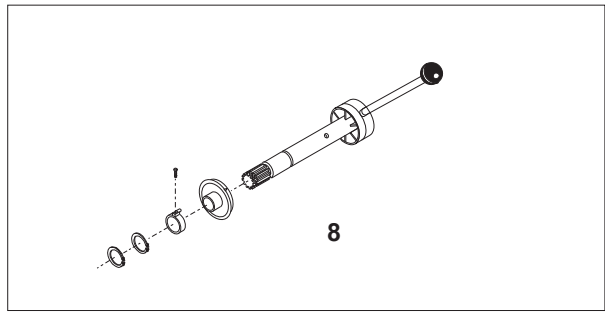

SPEED LEVER COMPONENTS

Item #	Description	Part Number
1.....	Speed Indicator.....	AR30-47.10
2.....	Clamp W/ Screw.....	AR30-47.11
3.....	Knob.....	STA3306
4.....	Retaining Ring.....	STA3414
5.....	Screw.....	STA5247
6.....	Screw.....	STA5439
7.....	Nut.....	STA5810
8.....	Speed Lever Kit.....	AR81-47Z
9.....	Shim.....	STA3304