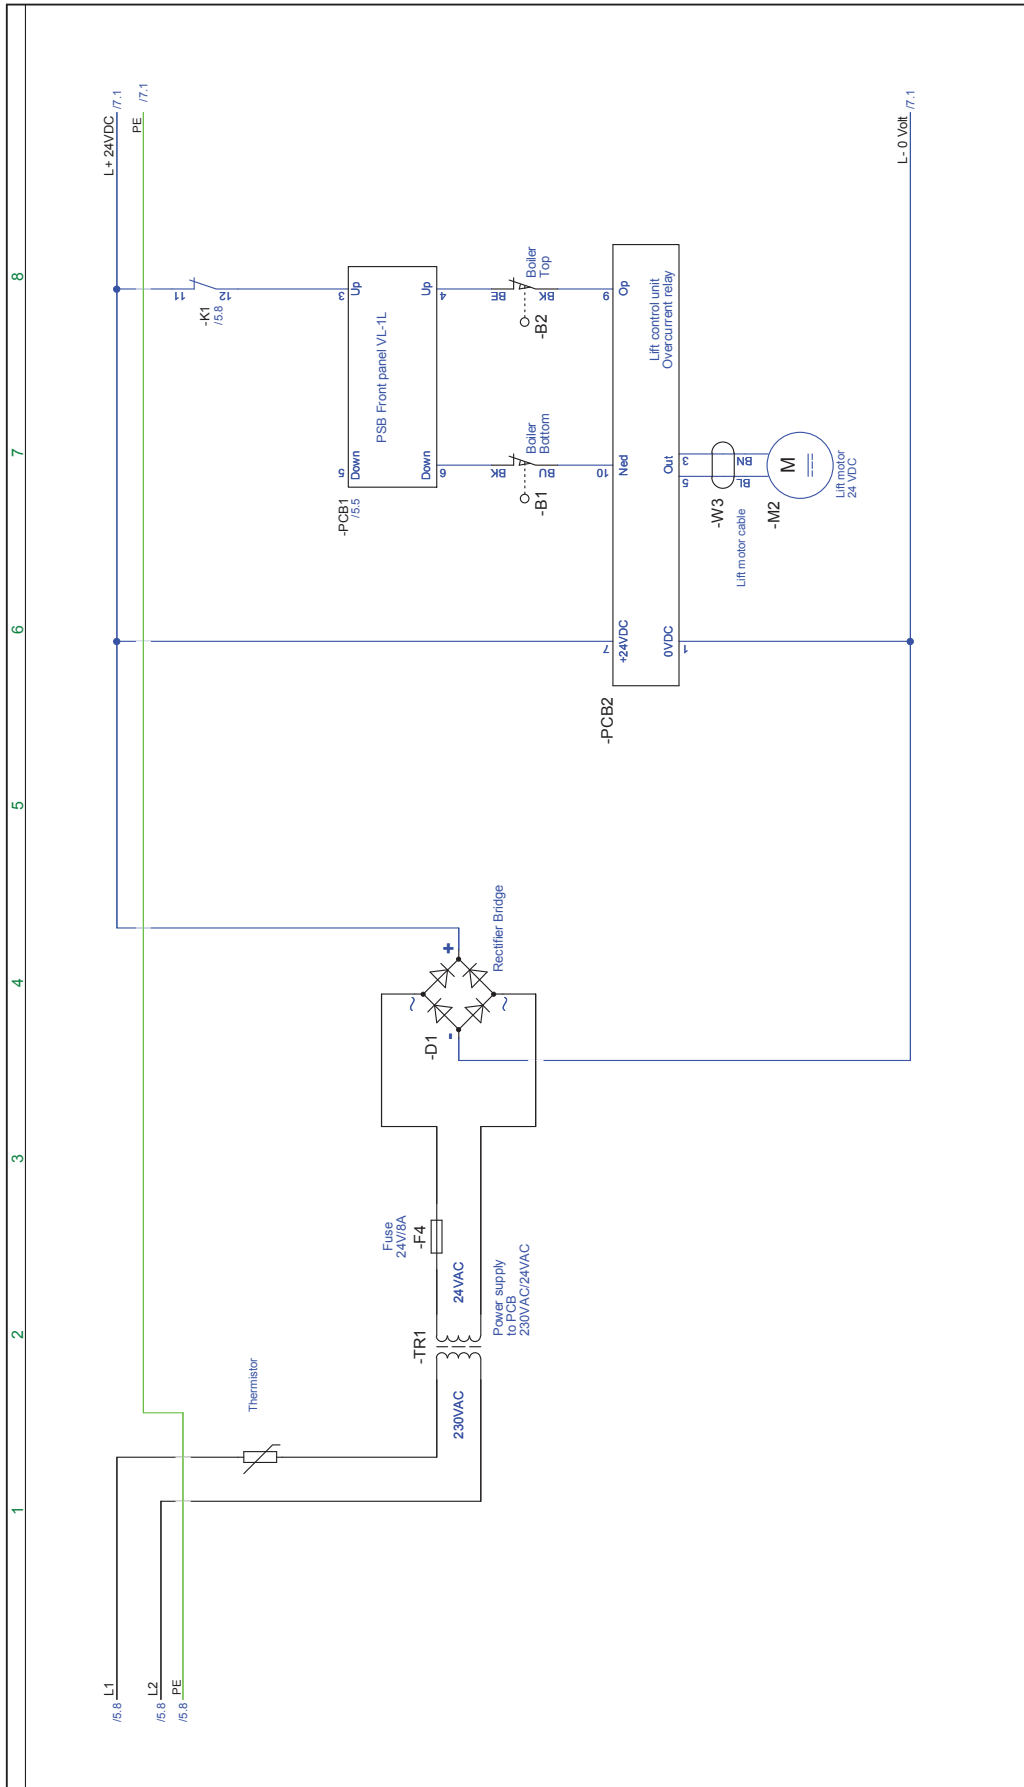

WIRING DIAGRAM (2/3)

Project title: VL-1L		PCSCHEMATIC Automation	
Case no.:	&FS	Project rev.:	6
DCC:	02	Scale:	1:1
Dwg. no.:	32.100-12.02.04	Page rev.:	5
Eng. (proj/page):	CE / OE	Last print:	04-01-2018
Page ref.:		Last edit:	14-07-2016
		Total no. of pages:	22

A/S WODSCHOW & Co.
Kirkebjerg Søpark 6
DK-2605 Brøndby, Denmark
www.bearvarimixer.dk