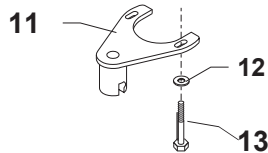

ACCESSORIES & ACCESSORY COMPONENTS