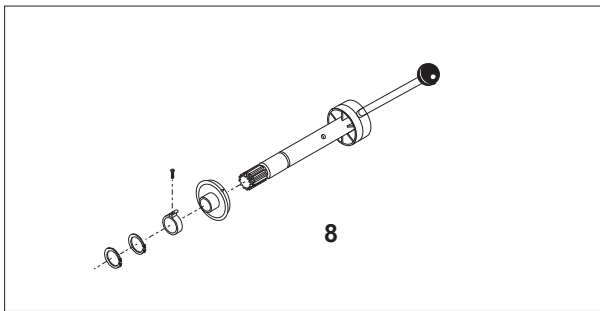

SPEED LEVER COMPONENTS

Item #	Description	Part Number
1.....	Speed Indicator.....	AR30-47.10
2.....	Clamp W/ Screw.....	AR30-47.11
3.....	Knob.....	STA3306
4.....	Retaining Ring.....	STA3414
5.....	Screw.....	STA5247
6.....	Screw.....	STA5439
7.....	Nut.....	STA5810
8.....	Speed Lever Kit.....	AR81-47Z
9.....	Shim.....	STA3304