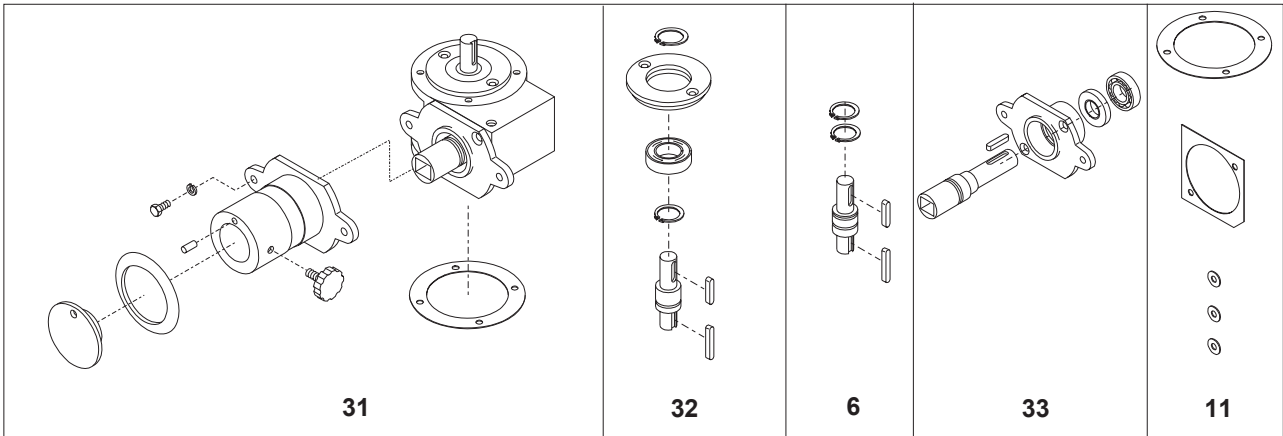

LIFT SYSTEM COMPONENTS

Item #	Description	Part Number
1	Bowl Arm Kit.....	AR81-23/24Z
2	Roller shaft.....	AR31-127
3	Roller.....	AR31-128
4	Screw.....	STA5088
5	Bushing.....	STA2526
6	Eye Bolt.....	AR60-84
7	Nut.....	STA5819
8	Shaft.....	AR81-71.10
9	Roller.....	AR81-71.5M
10	Retaining Ring.....	STA3462
11	Bowl Arm Shaft Kit.....	AR81-68Z
12	Lift Bolt Kit.....	AR81-83Z
13	Pin.....	AR81-611
14	Pin.....	W40-603E
15	Cotter Pin.....	STA6205
16	Retaining Ring.....	STA3408
17	Pin.....	STA6381
18	Bracket.....	AR81-86.42
19	Screw.....	STA5322
20	Washer.....	STA6020
21	Lock Washer.....	STA6056
22	Lift Lever Kit.....	R100-62Z
23	Knob.....	STA3308
24	Key.....	STA2020
25	Crank Arm.....	R60-63ME
26	Washer.....	STA6044
27	Retaining Ring.....	STA3408
28	Lift Nut.....	AR40-65M
29	Nut.....	STA5827
30	Extender.....(MUST ORDER)....	AR81-600.1M
31	Shock Absorber Kit.....	AR81-600.1M
32	Lift Spring.....	R60-110

ATTACHMENT DRIVE COMPONENTS