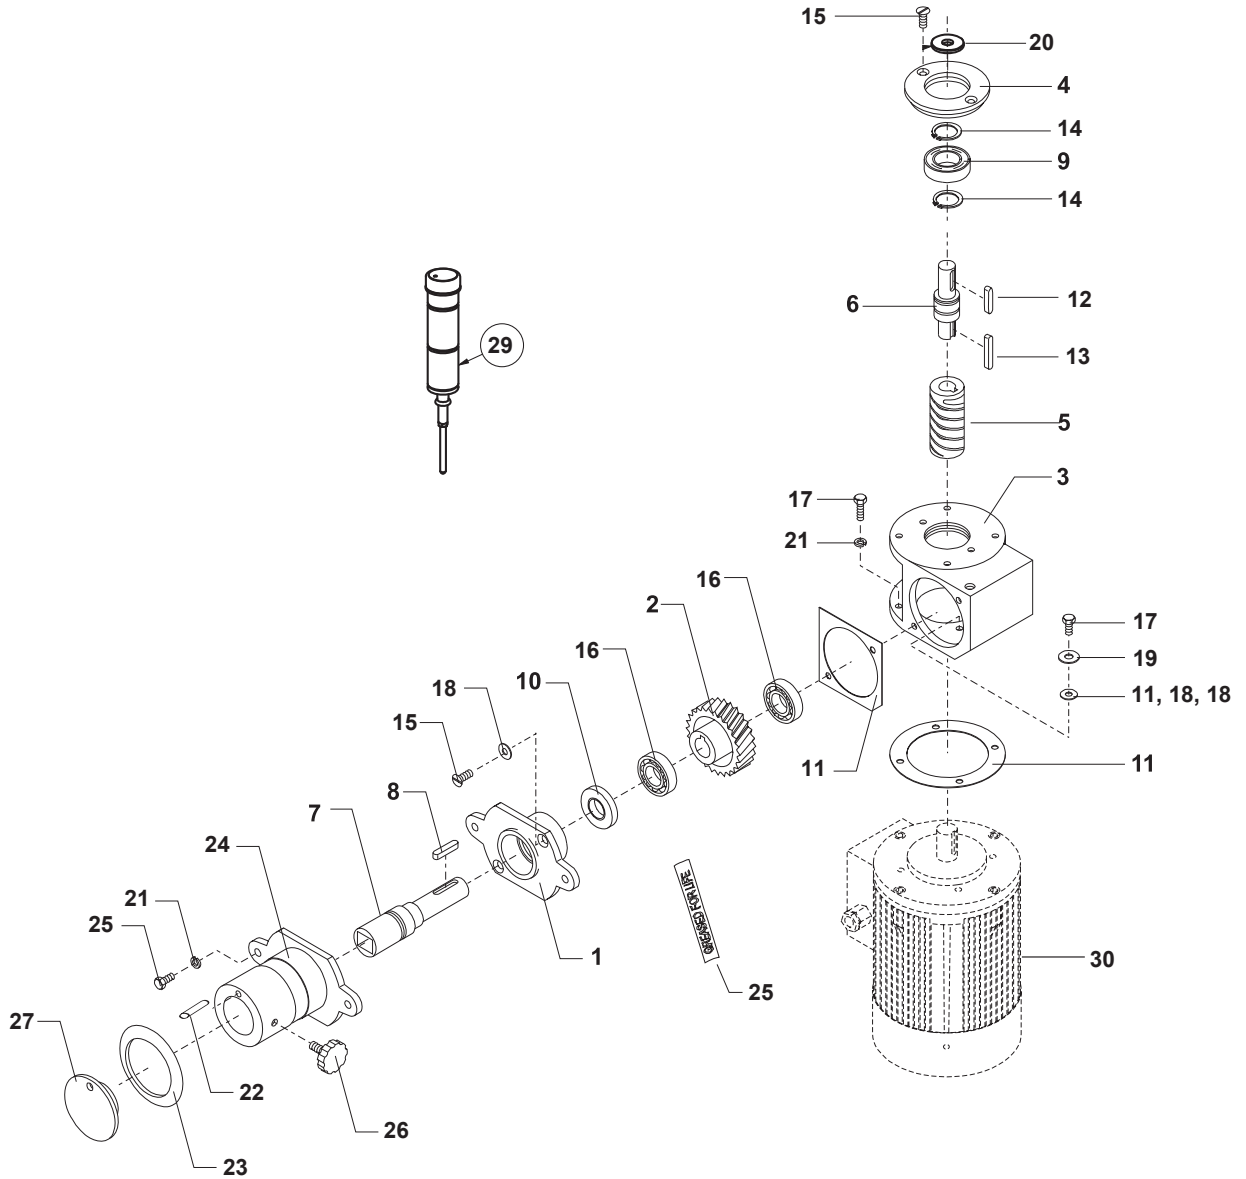

LIFT SYSTEM COMPONENTS

Item #	Description	Part Number
1	Bowl Arm Kit.....	AR81-23/24Z
2	Roller shaft.....	AR31-127
3	Roller.....	AR31-128
4	Screw.....	STA5088
5	Bushing.....	STA2526
6	Eye Bolt.....	AR60-84
7	Nut.....	STA5819
8	Shaft.....	AR81-71.10
9	Roller.....	AR81-71.5M
10	Retaining Ring.....	STA3462
11	Bowl Arm Shaft Kit.....	AR81-68Z
12	Lift Bolt Kit.....	AR81-83Z
13	Pin.....	AR81-611
14	Pin.....	W40-603E
15	Cotter Pin.....	STA6205
16	Retaining Ring.....	STA3408
17	Pin.....	STA6381
18	Bracket.....	AR81-86.42
19	Screw.....	STA5322
20	Washer.....	STA6020
21	Lock Washer.....	STA6056
22	Lift Lever Kit.....	R100-62Z
23	Knob.....	STA3308
24	Key.....	STA2020
25	Crank Arm.....	R60-63ME
26	Washer.....	STA6044
27	Retaining Ring.....	STA3408
28	Lift Nut.....	AR40-65M
29	Nut.....	STA5827
30	Extender.....(MUST ORDER)....	AR81-600.1M
31	Shock Absorber Kit.....	AR81-600.1M
32	Lift Spring.....	R60-110

ATTACHMENT DRIVE COMPONENTS