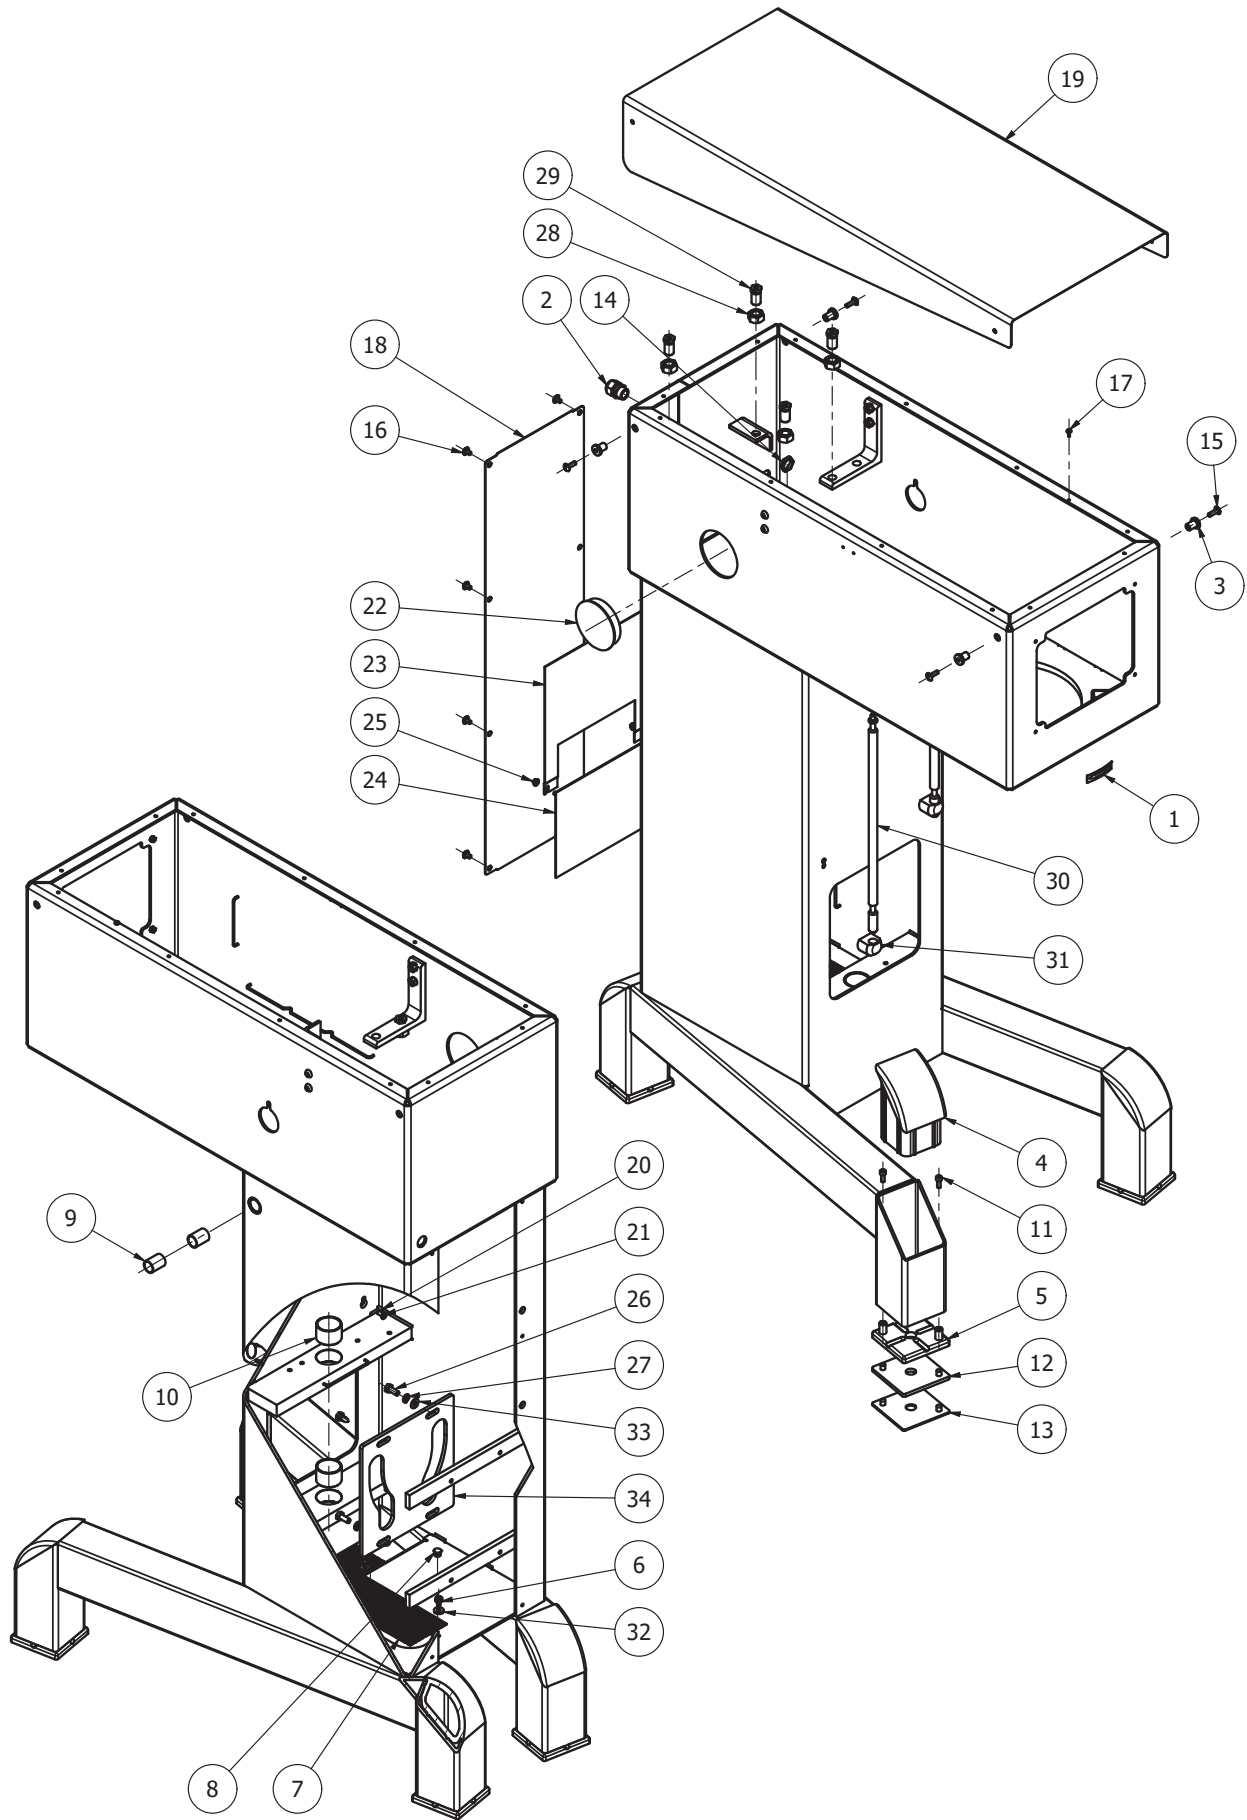

MACHINE COLUMN COMPONENTS