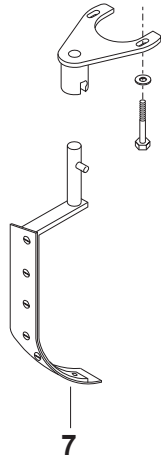

ACCESSORIES & ACCESSORY COMPONENTS