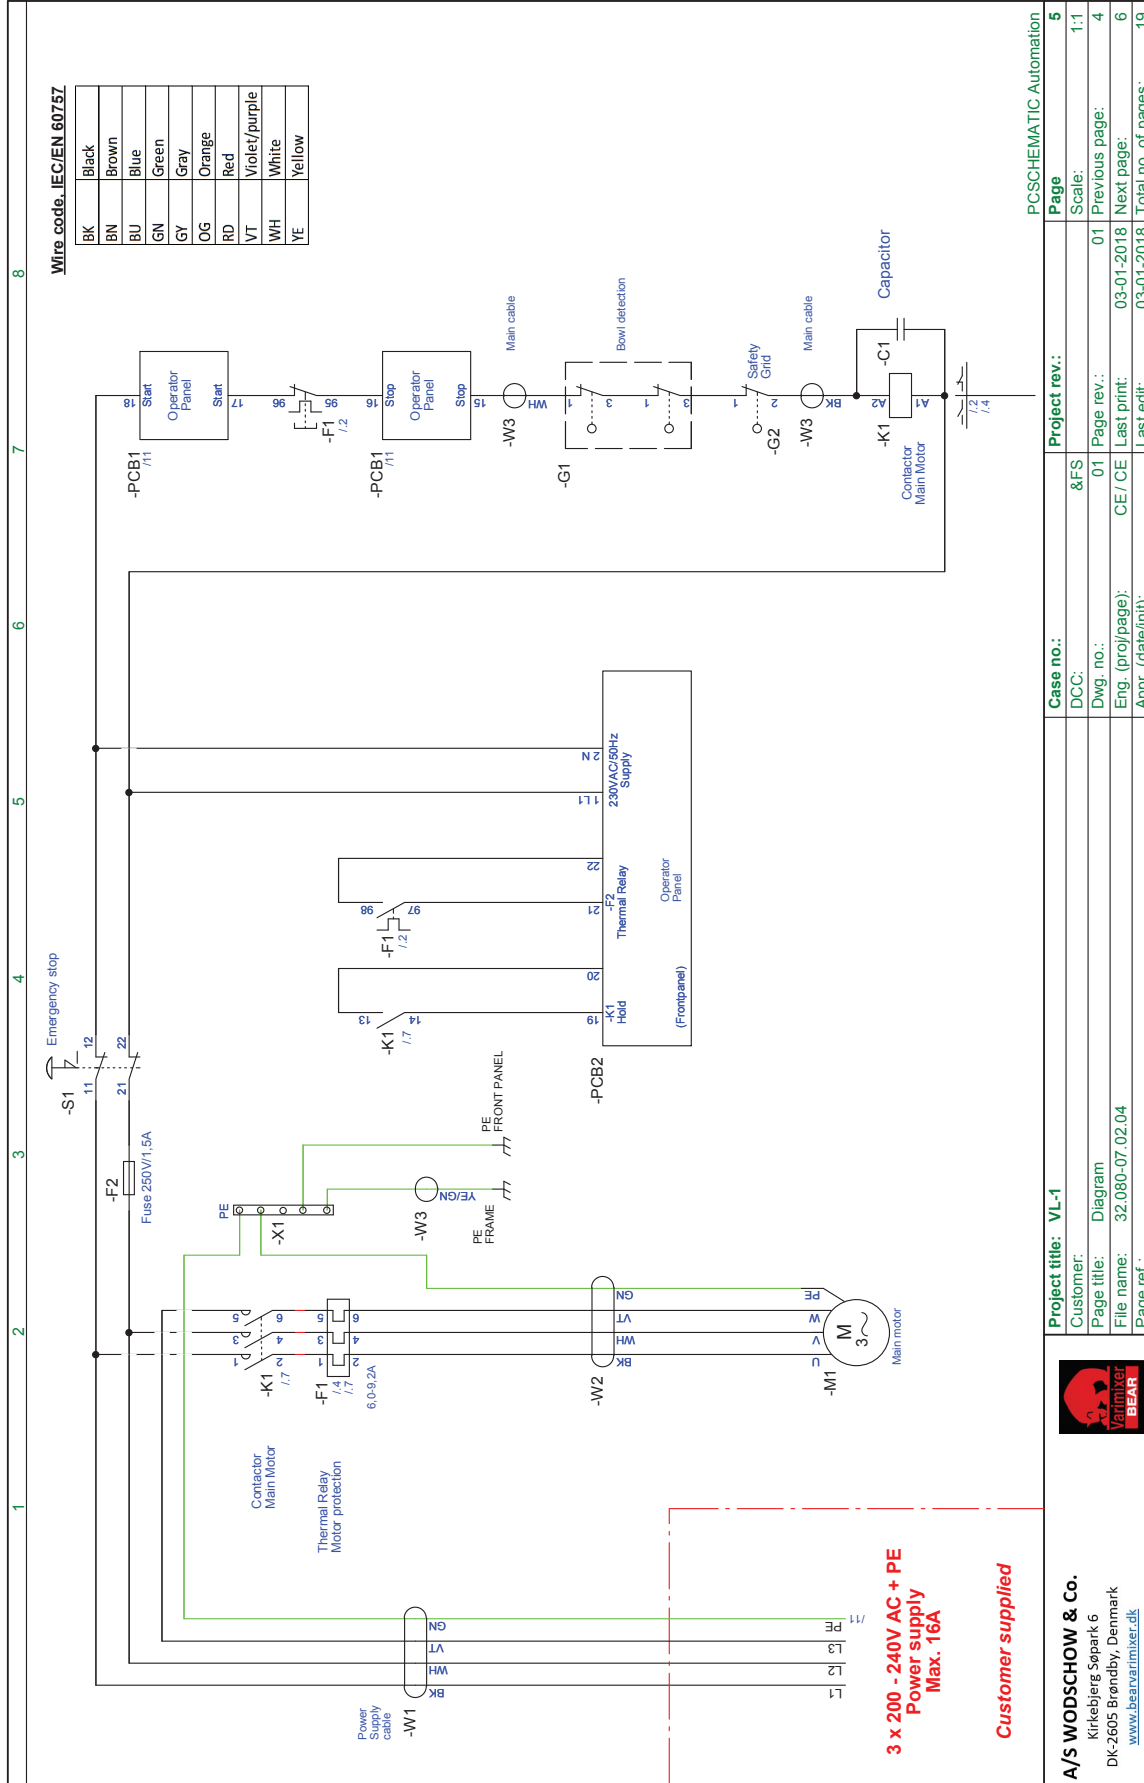

WIRING DIAGRAM