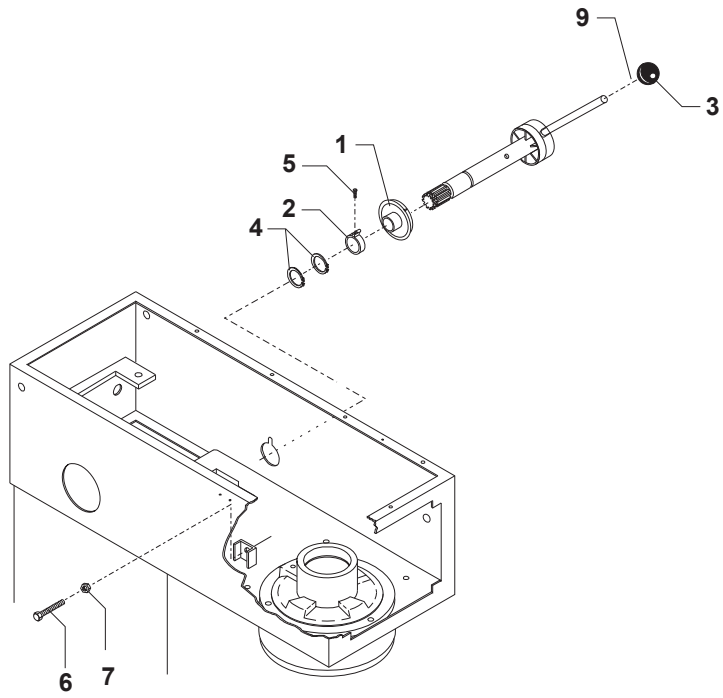

SPEED LEVER COMPONENTS

Item #	Description	Part Number
1.....	Speed Indicator.....	AR30-47.10
2.....	Clamp W/ Screw.....	AR30-47.11
3.....	Knob.....	STA3306
4.....	Retaining Ring.....	STA3414
5.....	Screw.....	STA5247
6.....	Screw.....	STA5439
7.....	Nut.....	STA5810
8.....	Speed Lever Kit.....	AR81-47Z
9.....	Shim.....	STA3304

TRANSMISSION COMPONENTS

TRANSMISSION COMPONENTS

Item #	Description	Part Number
1.....	Washer.....	STA6018
2.....	Pulley.....	R100-128
3.....	Key.....	STA2024
4.....	Grease Fitting.....	STA3220
5.....	Retaining Ring.....	STA3410
6.....	Bearing.....	R27-102
7.....	Retaining Ring.....	STA3514
8.....	Bushing.....	R100-143
9.....	Arm.....	R100-6
10.....	Screw.....	STA5348
11.....	Washer.....	STA6033
12.....	V Belt.....	R60-91
13.....	Clamp Ring Kit.....	R27-227Z
14.....	Key.....	STA2011
15.....	Screw.....	STA5018
16.....	Motor Plate.....	R60-61.1E
17.....	Bearing Bracket Kit.....	R15-18Z
18.....	Nut.....	STA5810
19.....	Flange Nut.....	STA5895
20.....	Nut.....	STA5812
21.....	Threaded Rod.....	AR81-305
22.....	Belt Tightener Bracket.....	R20-26.1
23.....	Screw.....	STA5446
24.....	Washer.....	STA6026
25.....	Screw.....	STA5345
26.....	Lower Fork.....	R27-16
27.....	Belt Tightener Fork.....	R20-19
28.....	Spring.....	W40P-275
29.....	Toothed Rack Kit.....	R15-46Z
30.....	Nut.....	STA5815
31.....	Retaining Ring.....	STA3408
32.....	Washer.....	STA6040
33.....	Screw.....	STA5066
34.....	Pulley Grease Tube (14oz).....	SM711
35.....	Washer.....	STA6048
36.....	Pulley.....	R100-129A
37.....	Key.....	STA2030
38.....	Retaining Ring.....	STA3419
39.....	V Belt (3/Set).....	R100-90.1Z
40.....	Motor Pulley Assembly.....	R60-59.1Z
41.....	Arm & Pulley Assembly.....	R100-6M
42.....	Pulley Assembly.(MUST ORDER).....	R100-6M