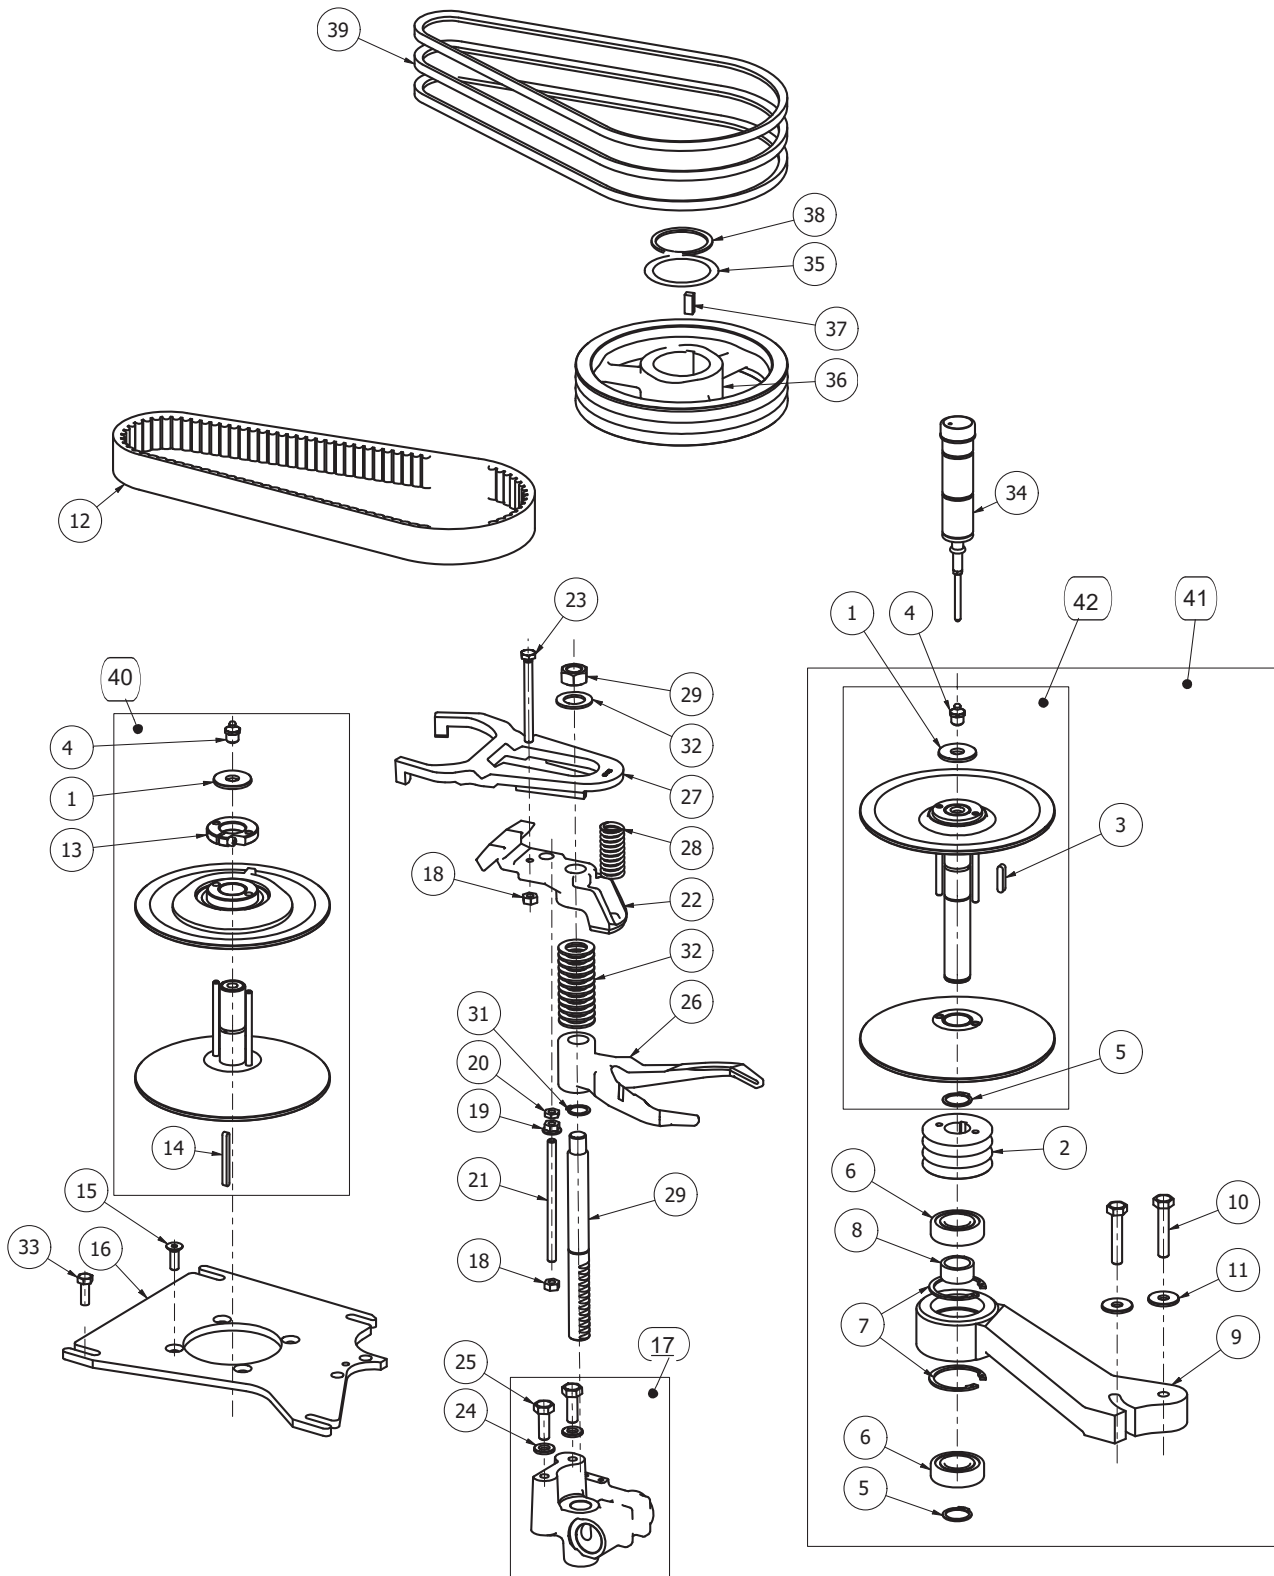

SPEED LEVER COMPONENTS

Item #	Description	Part Number
1.....	Speed Indicator.....	AR30-47.10
2.....	Clamp W/ Screw.....	AR30-47.11
3.....	Knob.....	STA3306
4.....	Retaining Ring.....	STA3414
5.....	Screw.....	STA5247
6.....	Screw.....	STA5439
7.....	Nut.....	STA5810
8.....	Speed Lever Kit.....	AR81-47Z
9.....	Shim.....	STA3304

TRANSMISSION COMPONENTS

TRANSMISSION COMPONENTS

Item #	Description	Part Number
1.....	Washer.....	STA6018
2.....	Pulley.....	R100-128
3.....	Key.....	STA2024
4.....	Grease Fitting.....	STA3220
5.....	Retaining Ring.....	STA3410
6.....	Bearing.....	R27-102
7.....	Retaining Ring.....	STA3514
8.....	Bushing.....	R100-143
9.....	Arm.....	R100-6
10.....	Screw.....	STA5348
11.....	Washer.....	STA6033
12.....	V Belt.....	R60-91
13.....	Clamp Ring Kit.....	R27-227Z
14.....	Key.....	STA2011
15.....	Screw.....	STA5018
16.....	Motor Plate.....	R60-61.1E
17.....	Bearing Bracket Kit.....	R15-18Z
18.....	Nut.....	STA5810
19.....	Flange Nut.....	STA5895
20.....	Nut.....	STA5812
21.....	Threaded Rod.....	AR81-305
22.....	Belt Tightener Bracket.....	R20-26.1
23.....	Screw.....	STA5446
24.....	Washer.....	STA6026
25.....	Screw.....	STA5345
26.....	Lower Fork.....	R27-16
27.....	Belt Tightener Fork.....	R20-19
28.....	Spring.....	W40P-275
29.....	Toothed Rack Kit.....	R15-46Z
30.....	Nut.....	STA5815
31.....	Retaining Ring.....	STA3408
32.....	Washer.....	STA6040
33.....	Screw.....	STA5066
34.....	Pulley Grease Tube (14oz).....	SM711
35.....	Washer.....	STA6048
36.....	Pulley.....	R100-129A
37.....	Key.....	STA2030
38.....	Retaining Ring.....	STA3419
39.....	V Belt (3/Set).....	R100-90.1Z
40.....	Motor Pulley Assembly.....	R60-59.1Z
41.....	Arm & Pulley Assembly.....	R100-6M
42.....	Pulley Assembly.(MUST ORDER).....	R100-6M