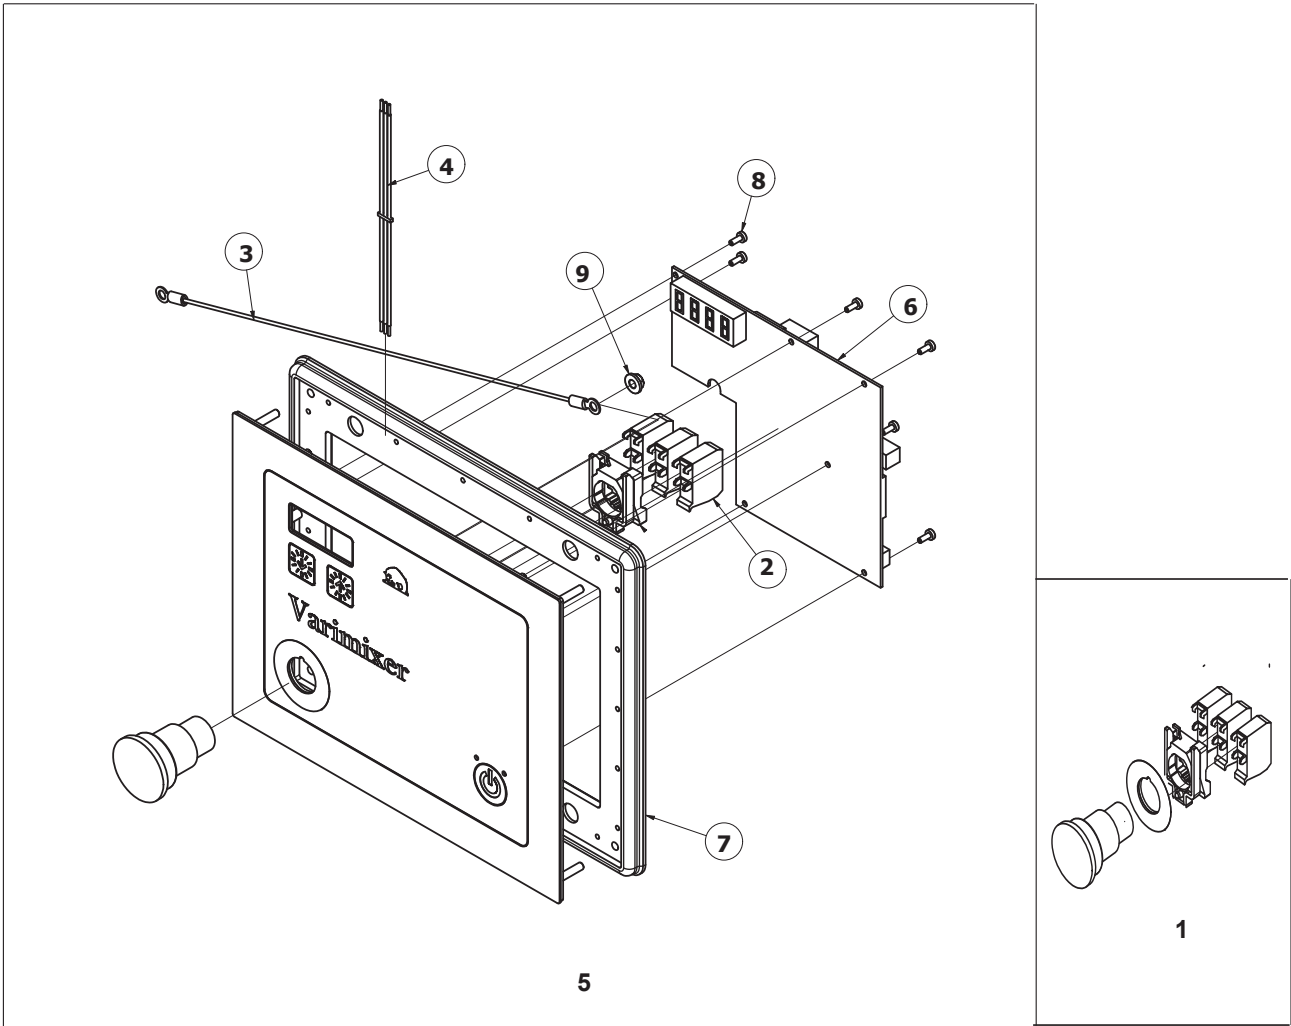

CONTROL PANEL COMPONENTS

Item #	Description	Part Number
1.....	Emergency Stop Kit.....	AR31-174.35
2.....	Contact Block (NC).....	AR31-174.37
3.....	Ground Cable.....	AR31-194.41M
4.....	Supply Cable.....	AR31-194.82M
5.....	Control Panel Assembly.....	AR31-530.6Z ***ENDING SERIAL # 80002011***
5.....	Control Panel Assembly.....	AR31-530.21M ***STARTING SERIAL # 80002012***
6.....	Control Board.....	AR31-530.10 ***STARTING SERIAL # 80002012***
7.....	Gasket.....	AR31-562
8.....	Screw.....	STA5792
9.....	Flange Nut.....	STA5897