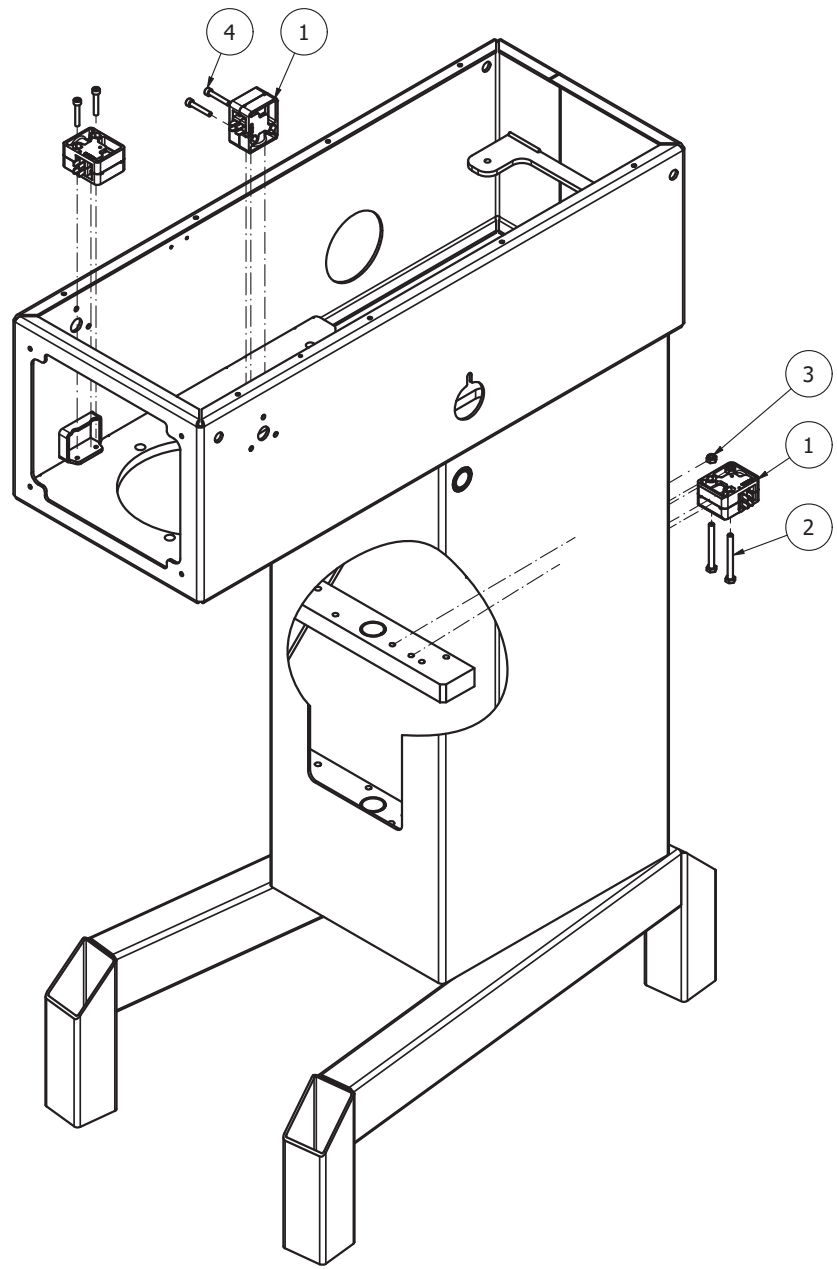

ATTACHMENT DRIVE COMPONENTS

ATTACHMENT DRIVE COMPONENTS

Item #	Description	Part Number
1.....	Hub Bracket.....	R15-5
2.....	Worm Wheel.....	R20-9
3.....	Gear Case.....	R15-10
4.....	Gear Case Cover.....	R15-11
5.....	Worm Gear.....	R20-49
6.....	Gear Shaft Kit.....	R20-52Z
7.....	#12 Drive Shaft.....	R15-50.6
8.....	Key.....	STA2032
9.....	Bearing.....	R27-102
10.....	Oil Seal.....	R20-107
11.....	Gasket Kit.....	R20-300Z
12.....	Key.....	STA2007
13.....	Key.....	STA2011
14.....	Retaining Ring.....	STA3410
15.....	Screw.....	STA5018
16.....	Bearing.....	R15-105
17.....	Screw.....	STA5066
18.....	Washer.....	STA5908
19.....	Washer.....	STA6020
20.....	Lock Washer.....	STA6056
21.....	Gasket Ring.....	R15-211
22.....	#12 Hub.....	R15-8.6M0
23.....	Screw.....	STA5322
24.....	Thumbscrew.....	4R-125
25.....	"Greased For Life" Label.....	R20-249
26.....	Pin.....	STA6316
27.....	Hub Cover.....	R15-215.1
28.....	Washer.....	STA6054
29.....	Hub Grease Tube (14oz).....	SM715
30.....	Motor (208V/3PH).....	R100-85.52
31.....	Hub & Drive Gear Kit.....	02030-0012
32.....	Shaft & Cover Kit.....	RN30-52M
33.....	Hub Bracket & Shaft Kit.....	RN30-5.6M

MICROSWITCH COMPONENTS

Item #	Description	Part Number
1.....	Bowl Detection Magnet.....	56CR10-111M
2.....	Screw.....	STA5320
3.....	Nut.....	STA5837
4.....	Screw.....	STA5721

CABLE COMPONENTS

Item #	Description	Part Number
1.....	Safety Cable.....	AR31-194.19M
2.....	Motor Cable.....	AR31-194.62M
3.....	Power Supply Cable.....	AR31-194.65M