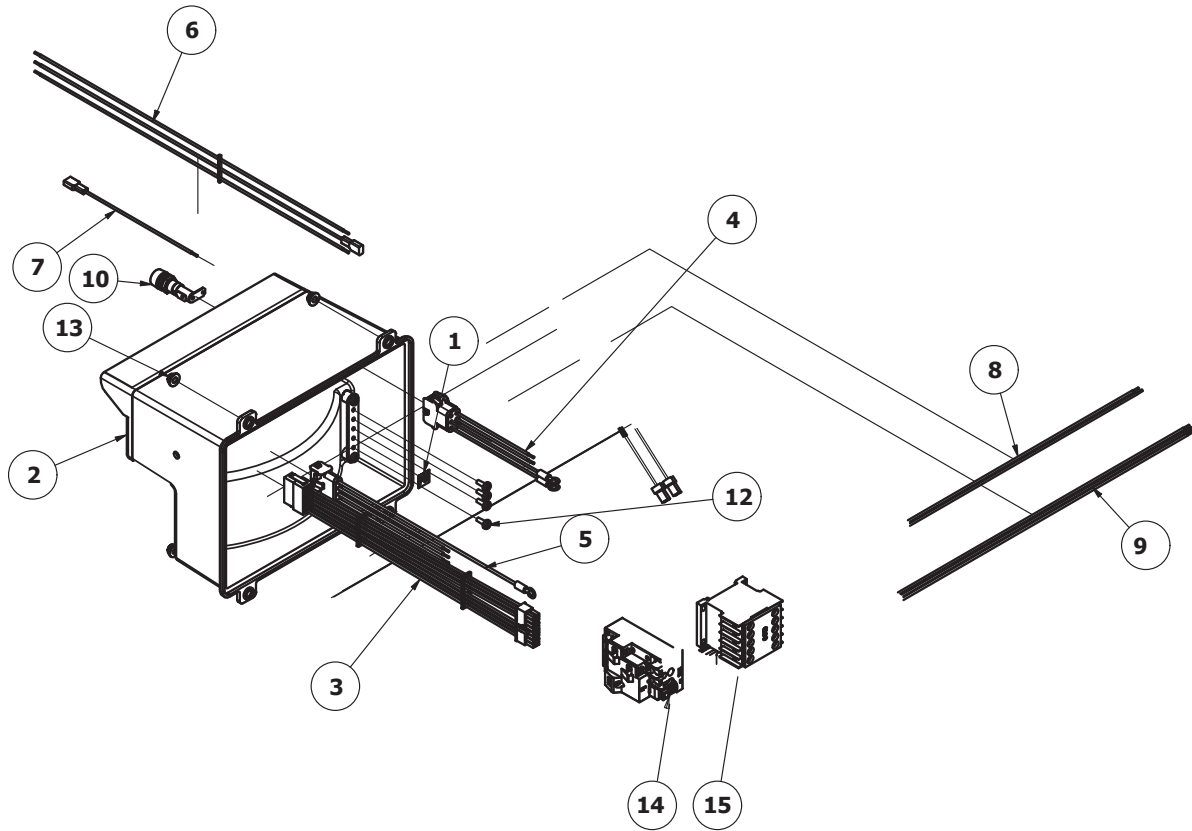

CONTROL BOX COMPONENTS

Item #	Description	Part Number
1.....	Ground Label.....	AR30-453.1
2.....	Control Box.....	AR31-152.1M
3.....	Safety Cable.....	AR31-194.18M
4.....	Power Supply Cable.....	AR31-194.54M
5.....	Motor Cable.....	AR31-194.63M
6.....	Fuse Cable.....	AR31-194.80M
7.....	Fuse Cable.....	AR31-194.81M
8.....	Signal Cable.....	AR31-194.84M
9.....	Signal Cable.....	AR31-194.85M
10.....	Fuse Holder & Fuse.....	08030-0804
11.....	Fuse (Not Shown).....	R20E-418.2
12.....	Screw.....	STA5232
13.....	Flange Nut.....	STA5897
14.....	Contactors.....	AR31-88.115
15.....	Overload Relay.....	AR31-88.206