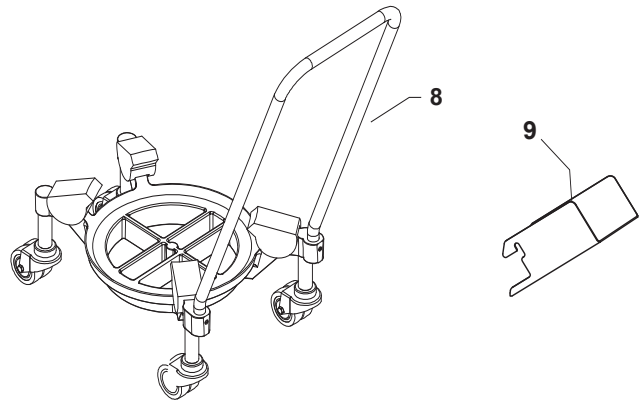

ACCESSORIES & ACCESSORY COMPONENTS