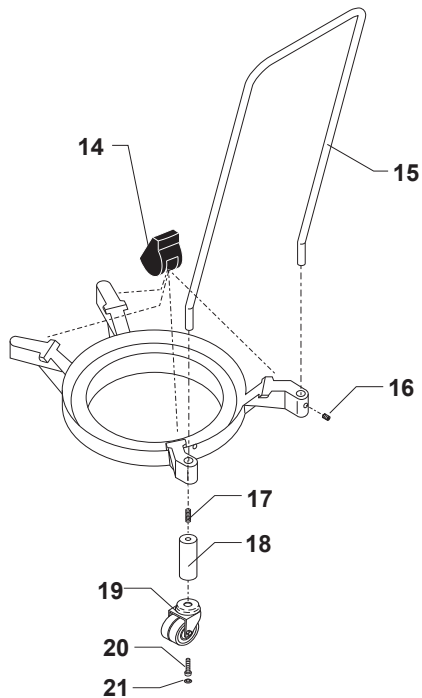

ACCESSORIES & ACCESSORY COMPONENTS