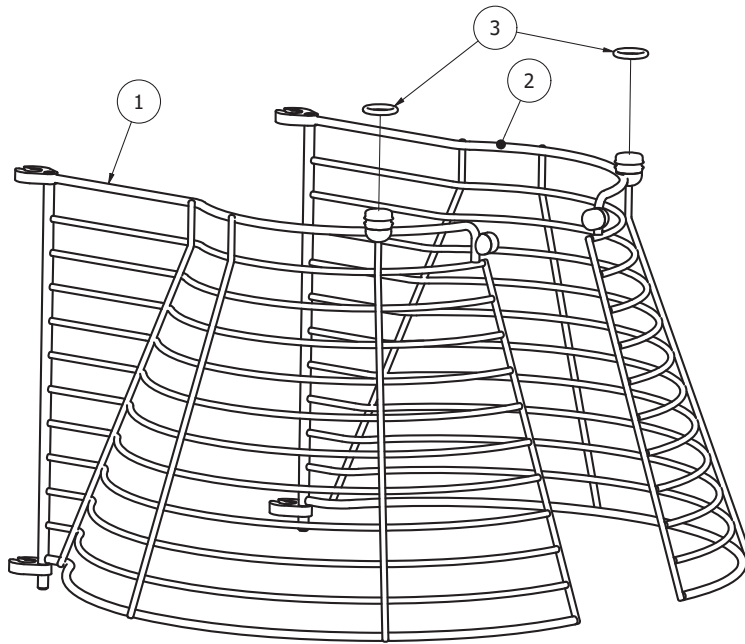

MACHINE COLUMN COMPONENTS

MACHINE COLUMN COMPONENTS

Item #	Description	Part Number
1.....	Arrow Label.....	R15-245
2.....	Strain Relief.....	STA3002
3.....	Threaded Bushing.....	STA6580
4.....	Knee Pad.....	AR80-212
5.....	Foot.....	AR80-213
6.....	Screw.....	STA5045
7.....	Screen.....	AR31-22.180
8.....	Plug.....	STA6511
9.....	Bushing.....	STA2515
10.....	Bushing.....	STA2526
11.....	Screw.....	STA5615
12.....	Adjustment Plate (3MM).....	AR80-214.3
13.....	Adjustment Plate (6MM).....	AR80-214.6
14.....	Nut.....	STA3014
15.....	Screw.....	STA5017
16.....	Screw.....	STA5080
17.....	Screw.....	STA5232
18.....	Back Plate.....	AR81-22.17R
19.....	Top Cover.....	AR81P-21
20.....	Set Screw.....	STA5724
21.....	Screw.....	STA5624
22.....	Plug.....	STA6510
23.....	Upper Plate.....	AR81-270
24.....	Lower plate.....	AR81-271
25.....	Flange Nut.....	STA5897
26.....	Screw.....	STA5322
27.....	Lock Washer.....	STA6056
28.....	Nut.....	STA5815
29.....	Threaded Bushing.....	R20-148
30.....	Shaft.....	56AE140-25
31.....	Bracket.....	56AE140-25.1
32.....	Washer.....	STA6165
33.....	Washer.....	STA6020
34.....	Guide Plate.....	AR81-71

BOWL GUARD COMPONENTS

Item #	Description	Part Number
1.....	Left Bowl Guard.....	35AR81-21.1M
2.....	Right Bowl Guard.....	35AR81-22.1M
3.....	O-ring.....	STA3149

LIFT SYSTEM COMPONENTS

LIFT SYSTEM COMPONENTS