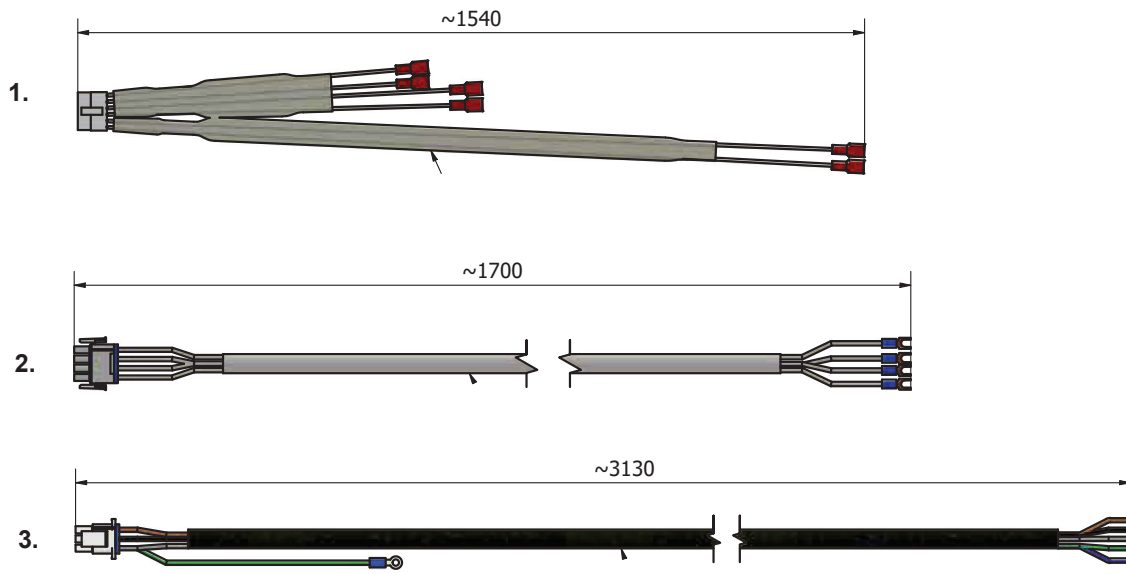

BOWL GUARD COMPONENTS

Item #	Description	Part Number
1.....	Left Bowl Guard.....	35AR81-21.1M
2.....	Right Bowl Guard.....	35AR81-22.1M
3.....	O-ring.....	STA3149

LIFT SYSTEM COMPONENTS

LIFT SYSTEM COMPONENTS

ATTACHMENT DRIVE COMPONENTS

ATTACHMENT DRIVE COMPONENTS

Item #	Description	Part Number
1.....	Hub Bracket.....	R15-5
2.....	Worm Wheel.....	R20-9
3.....	Gear Case.....	R15-10
4.....	Gear Case Cover.....	R15-11
5.....	Worm Gear.....	R20-49
6.....	Gear Shaft Kit.....	R20-52Z
7.....	#12 Drive Shaft.....	R15-50.6
8.....	Key.....	STA2032
9.....	Bearing.....	R27-102
10.....	Oil Seal.....	R20-107
11.....	Gasket Kit.....	R20-300Z
12.....	Key.....	STA2007
13.....	Key.....	STA2011
14.....	Retaining Ring.....	STA3410
15.....	Screw.....	STA5018
16.....	Bearing.....	R15-105
17.....	Screw.....	STA5066
18.....	Washer.....	STA5908
19.....	Washer.....	STA6020
20.....	Lock Washer.....	STA6056
21.....	Gasket Ring.....	R15-211
22.....	#12 Hub.....	R15-8.6M0
23.....	Screw.....	STA5322
24.....	Thumbscrew.....	4R-125
25.....	"Greased For Life" Label.....	R20-249
26.....	Pin.....	STA6316
27.....	Hub Cover.....	R15-215.1
28.....	Washer.....	STA6054
29.....	Hub Grease Tube (14oz).....	SM715
30.....	Motor (208V/3PH).....	R100-85.52
31.....	Hub & Drive Gear Kit.....	02030-0012
32.....	Shaft & Cover Kit.....	RN30-52M
33.....	Hub Bracket & Shaft Kit.....	RN30-5.6M

MICROSWITCH COMPONENTS

Item #	Description	Part Number
1.....	Bowl Detection Magnet.....	56CR10-111M
2.....	Screw.....	STA5320
3.....	Nut.....	STA5837
4.....	Screw.....	STA5721

CABLE COMPONENTS

Item #	Description	Part Number
1.....	Safety Cable.....	AR31-194.19M
2.....	Motor Cable.....	AR31-194.62M
3.....	Power Supply Cable.....	AR31-194.65M