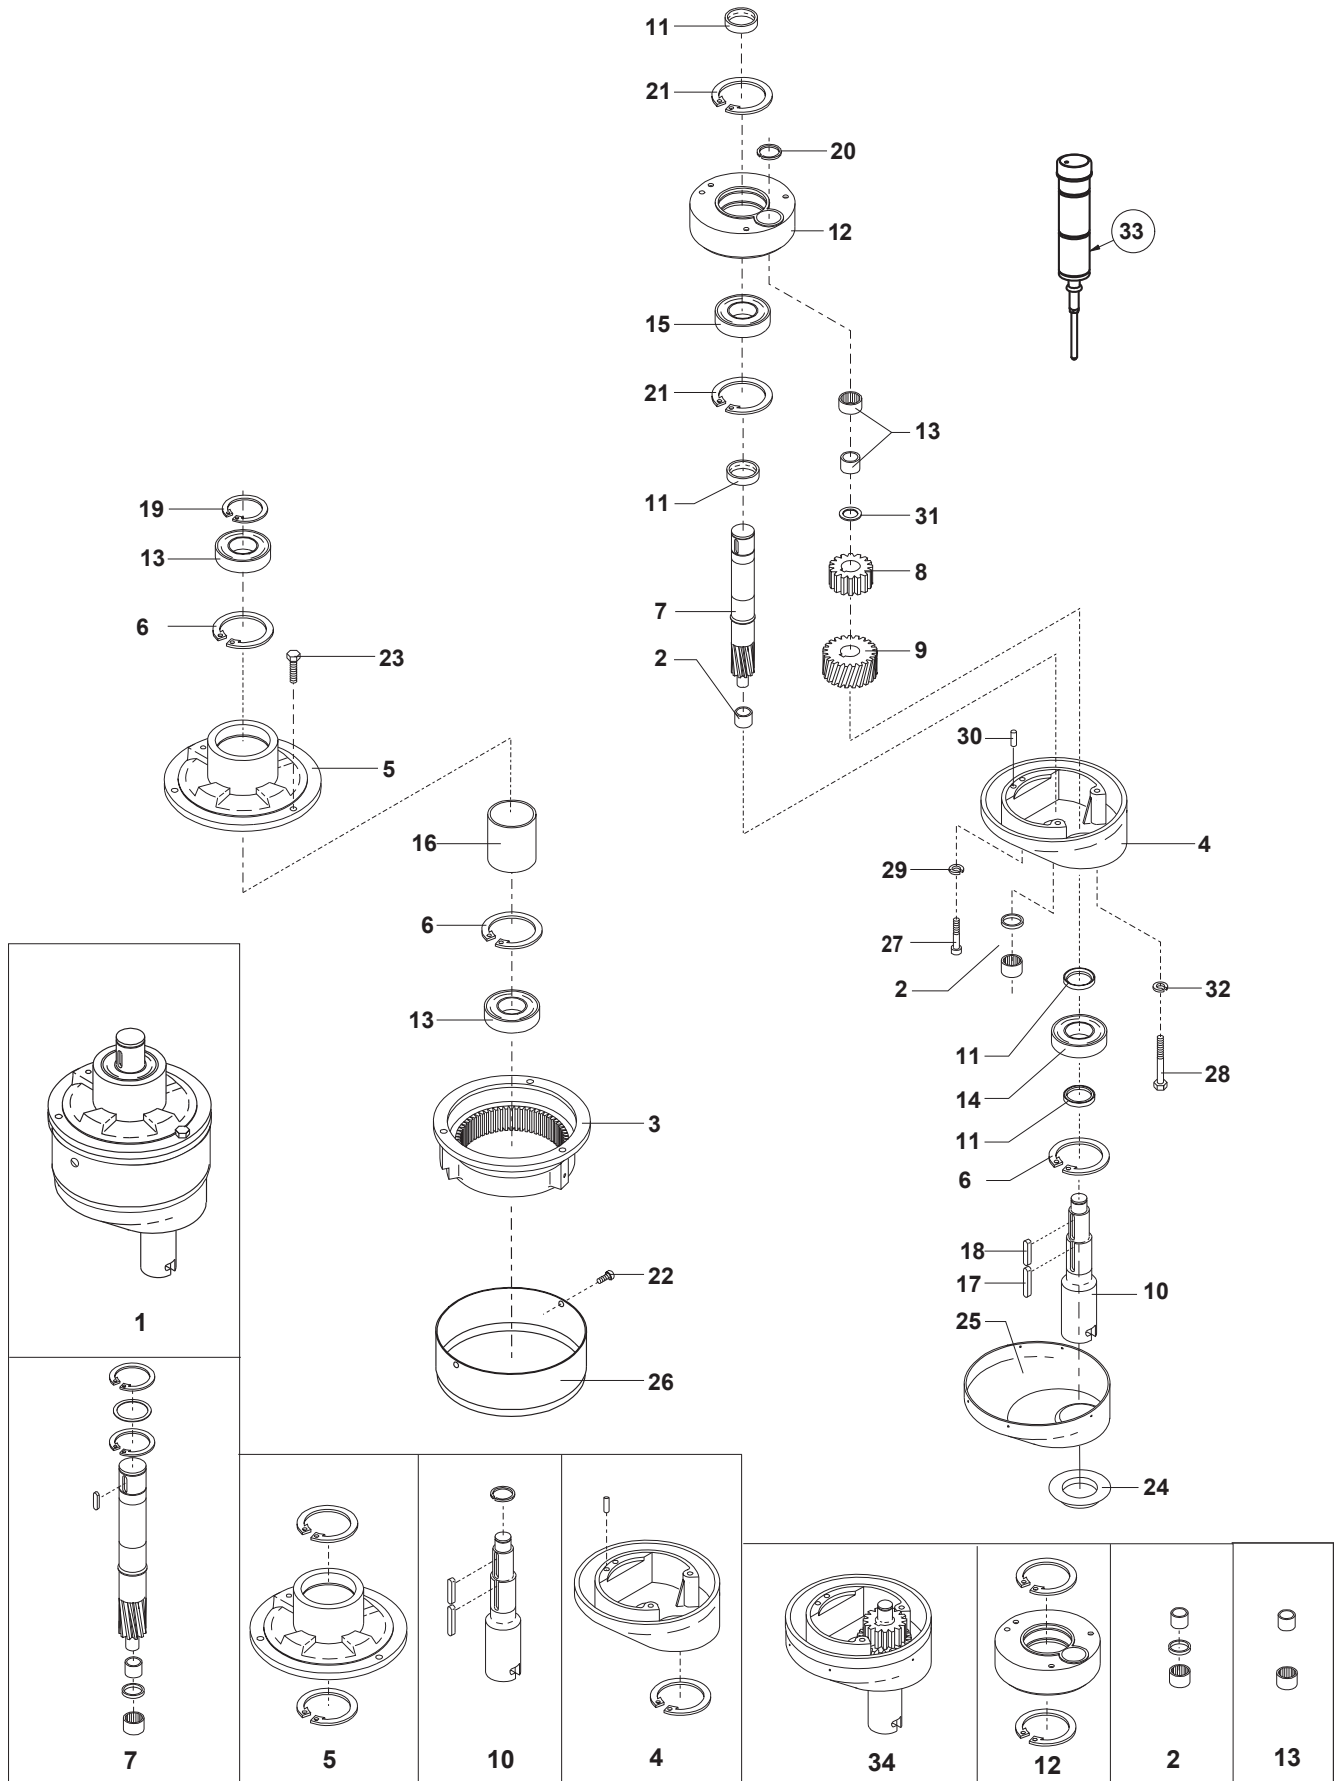

PLANETARY HEAD COMPONENTS