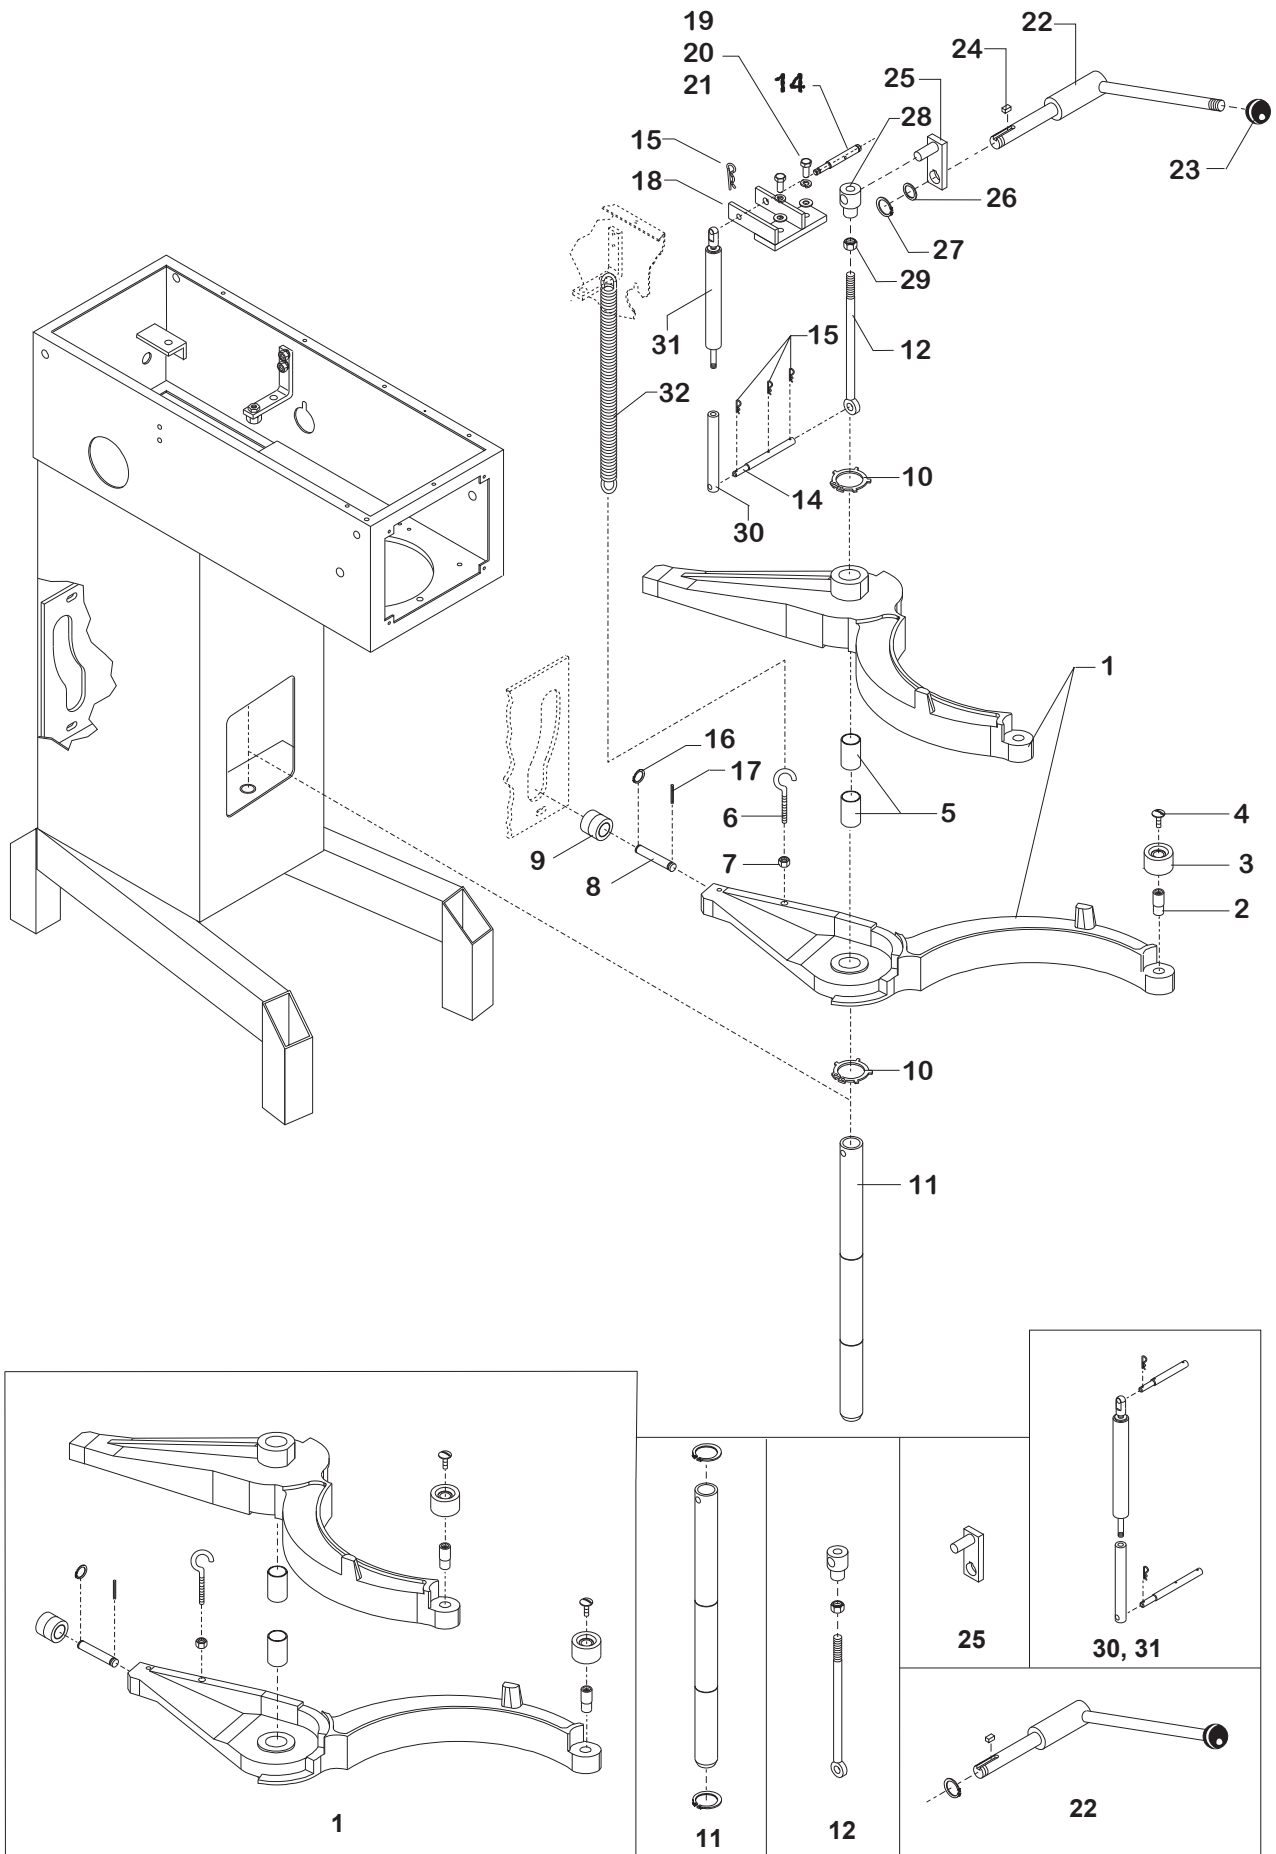

MACHINE COLUMN COMPONENTS

MACHINE COLUMN COMPONENTS

Item #	Description	Part Number
1.....	Arrow Label.....	R15-245
2.....	Strain Relief.....	STA3002
3.....	Threaded Bushing.....	STA6580
4.....	Knee Pad.....	AR80-212
5.....	Foot.....	AR80-213
6.....	Screw.....	STA5045
7.....	Screen.....	AR31-22.180
8.....	Plug.....	STA6511
9.....	Bushing.....	STA2515
10.....	Bushing.....	STA2526
11.....	Screw.....	STA5615
12.....	Adjustment Plate (3MM).....	AR80-214.3
13.....	Adjustment Plate (6MM).....	AR80-214.6
14.....	Nut.....	STA3014
15.....	Screw.....	STA5017
16.....	Screw.....	STA5080
17.....	Screw.....	STA5232
18.....	Back Plate.....	AR81-22.17R
19.....	Top Cover.....	AR81P-21
20.....	Set Screw.....	STA5724
21.....	Screw.....	STA5624
22.....	Plug.....	STA6510
23.....	Upper Plate.....	AR81-270
24.....	Lower plate.....	AR81-271
25.....	Flange Nut.....	STA5897
26.....	Screw.....	STA5322
27.....	Lock Washer.....	STA6056
28.....	Nut.....	STA5815
29.....	Threaded Bushing.....	R20-148
30.....	Shaft.....	56AE140-25
31.....	Bracket.....	56AE140-25.1
32.....	Washer.....	STA6165
33.....	Washer.....	STA6020
34.....	Guide Plate.....	AR81-71

BOWL GUARD COMPONENTS

Item #	Description	Part Number
1.....	Left Bowl Guard.....	35AR81-21.1M
2.....	Right Bowl Guard.....	35AR81-22.1M
3.....	O-ring.....	STA3149

LIFT SYSTEM COMPONENTS

LIFT SYSTEM COMPONENTS