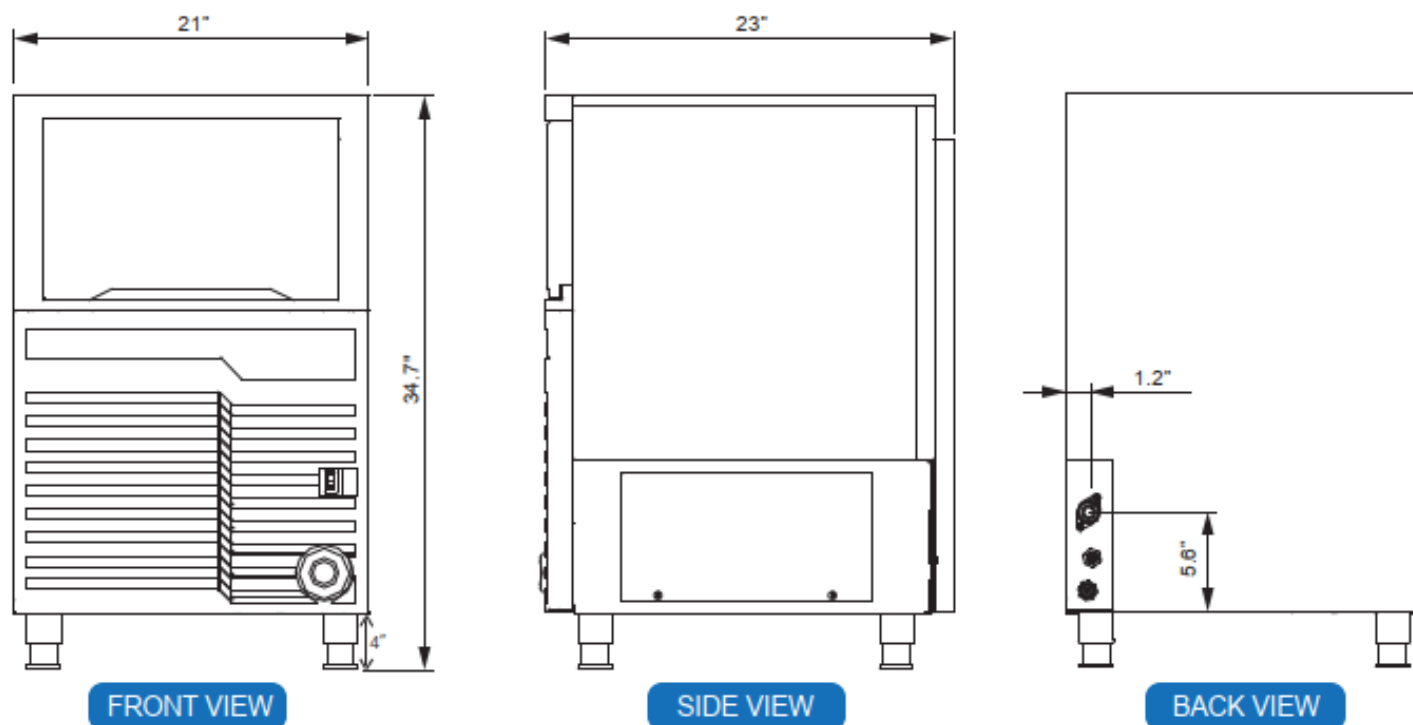

### PLAN VIEW

MODEL	DIMENSIONS	WIDTH	DEPTH	HEIGHT	WEIGHT
WU-0100-AC	Inch	21"	23"	34.7"	112 lbs (Net)