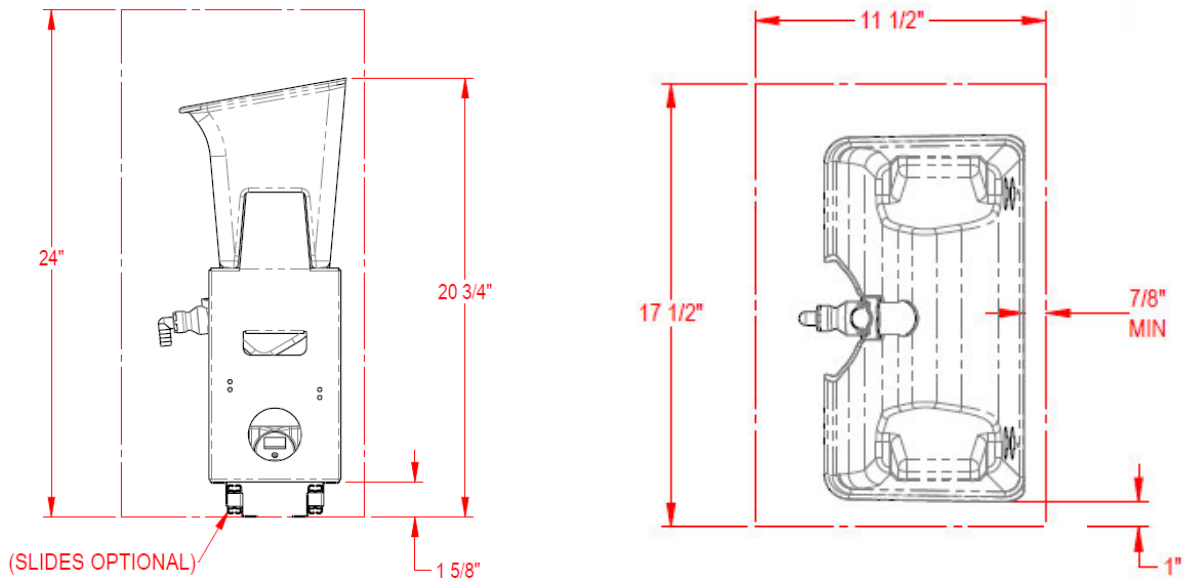

WB-RT-1 Single Round Tower

CDS-1E Electric Dispensing System