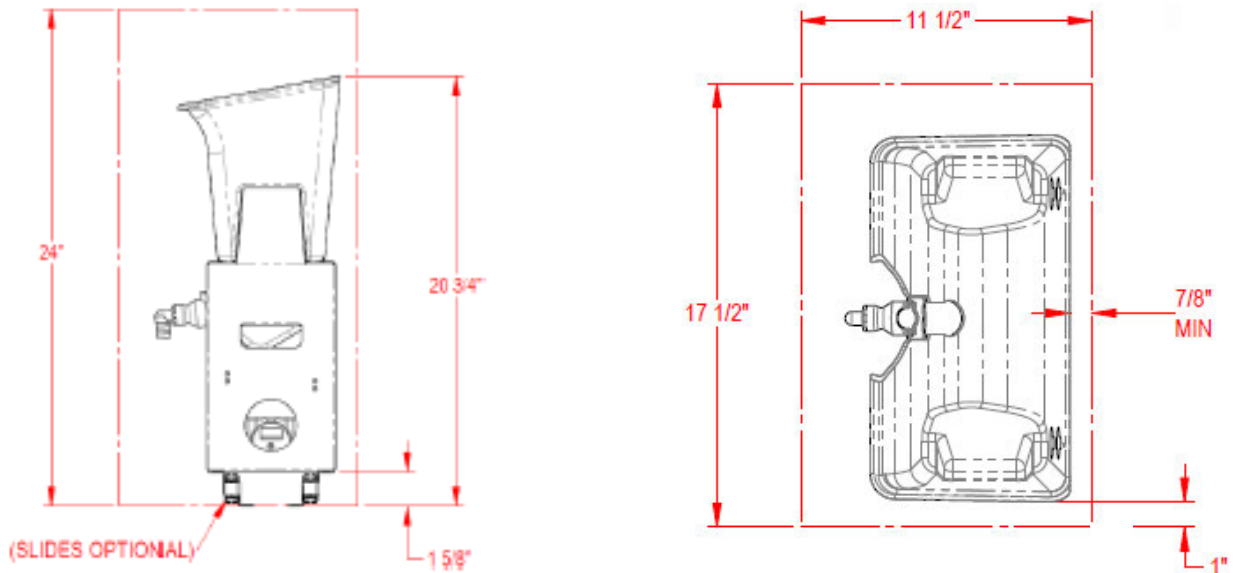

WB-ST-1 Single Square Tower

CDS-1E Electric Dispensing System