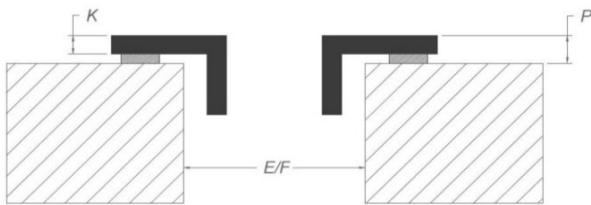

Accessories

Connection adapter back panel	Supplied with appliance
-------------------------------	-------------------------

Dimensions

*When installing directly against an uninsulated outside wall, we recommend using an installation kit with air outlet in the plinth.

Surface mounting

Flushline mounting

Dimensions

	mm							
	E	F	K	P	R	S	T	X
Surface	750	490	4	6				55 min
Flushmount	750	490	4	6	7	804	524	55 min