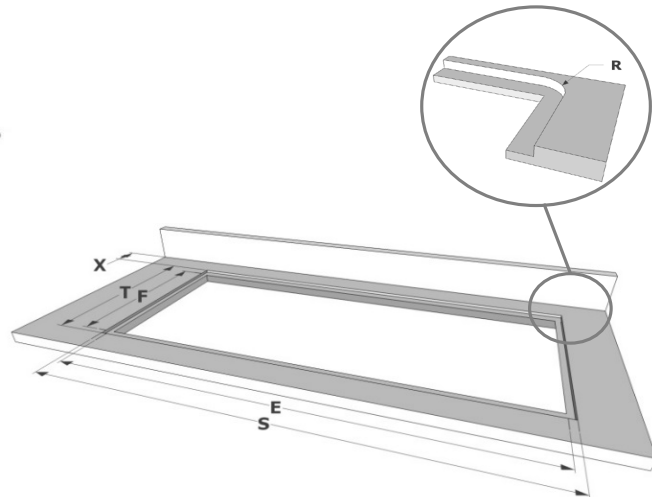

Accessories

Connection adapter back panel	Supplied with appliance
-------------------------------	-------------------------

Dimensions

*When installing directly against an uninsulated outside wall, we recommend using an installation kit with air outlet in the plinth.

Surface mounting

Flushline mounting

Dimensions

	mm							
	E	F	K	P	R	S	T	X
Surface	750	490	4	6				55 min
Flushmount	750	490	4	6	7	804	524	55 min