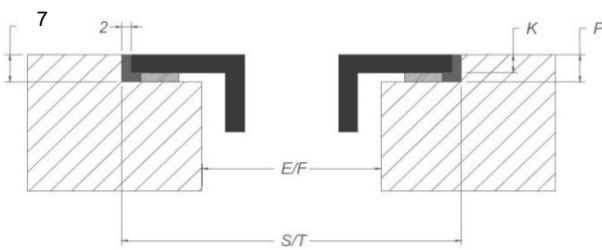

Accessories

Connection adapter back panel	Supplied with appliance
-------------------------------	-------------------------

Dimensions

*When installing directly against an uninsulated outside wall, we recommend using an installation kit with air outlet in the plinth.

Surface mounting

Flushline mounting

Dimensions

	mm							
	E	F	K	P	R	S	T	X
Surface	750	490	4	6				55 min
Flushmount	750	490	4	6	7	804	524	55 min