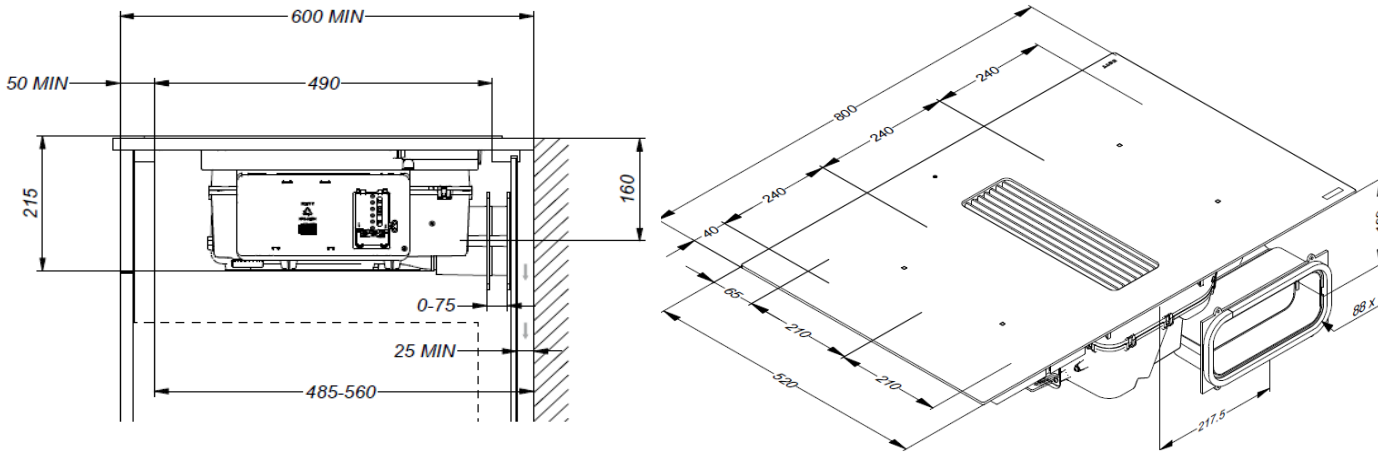

Dimensions