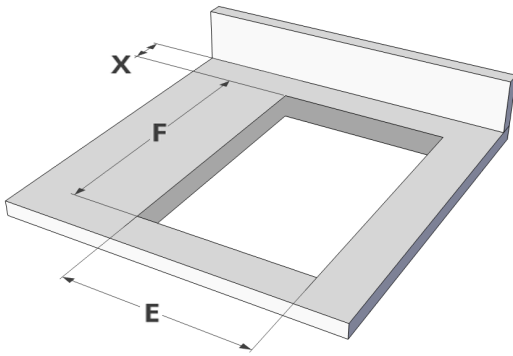

Dimensions

- | | |
|---|--|
| <ul style="list-style-type: none"> ▪ Product dimensions (WxDxH) (mm) ▪ Cut-out worktop (WxD) (mm) | <ul style="list-style-type: none"> 290 x 520 x 235 270 x 475 |
|---|--|

Dimensions

	A	B	C	D	H
mm	290	520	270	475	235

Surface

	E	F	K	P	X
mm	270	475			50