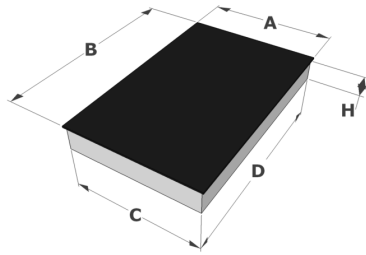

Fryer - Stainless steel
30 cm
Stainless steel

EAN 5414425219896

Functions & features

- Thermostat

Design

- | | |
|---|--|
| <ul style="list-style-type: none"> ▪ Control method ▪ Info display color ▪ Glass edge ▪ Mounting method | <ul style="list-style-type: none"> Knobs None Bevelled Surface |
|---|--|

Dimensions

- | | |
|---|--|
| <ul style="list-style-type: none"> ▪ Product dimensions (WxDxH) (mm) ▪ Cut-out worktop (WxD) (mm) | <ul style="list-style-type: none"> 290 x 520 x 235 270 x 475 |
|---|--|

Dimensions

	A	B	C	D	H
mm	290	520	270	475	235

Surface

	E	F	K	P	X
mm	270	475			50