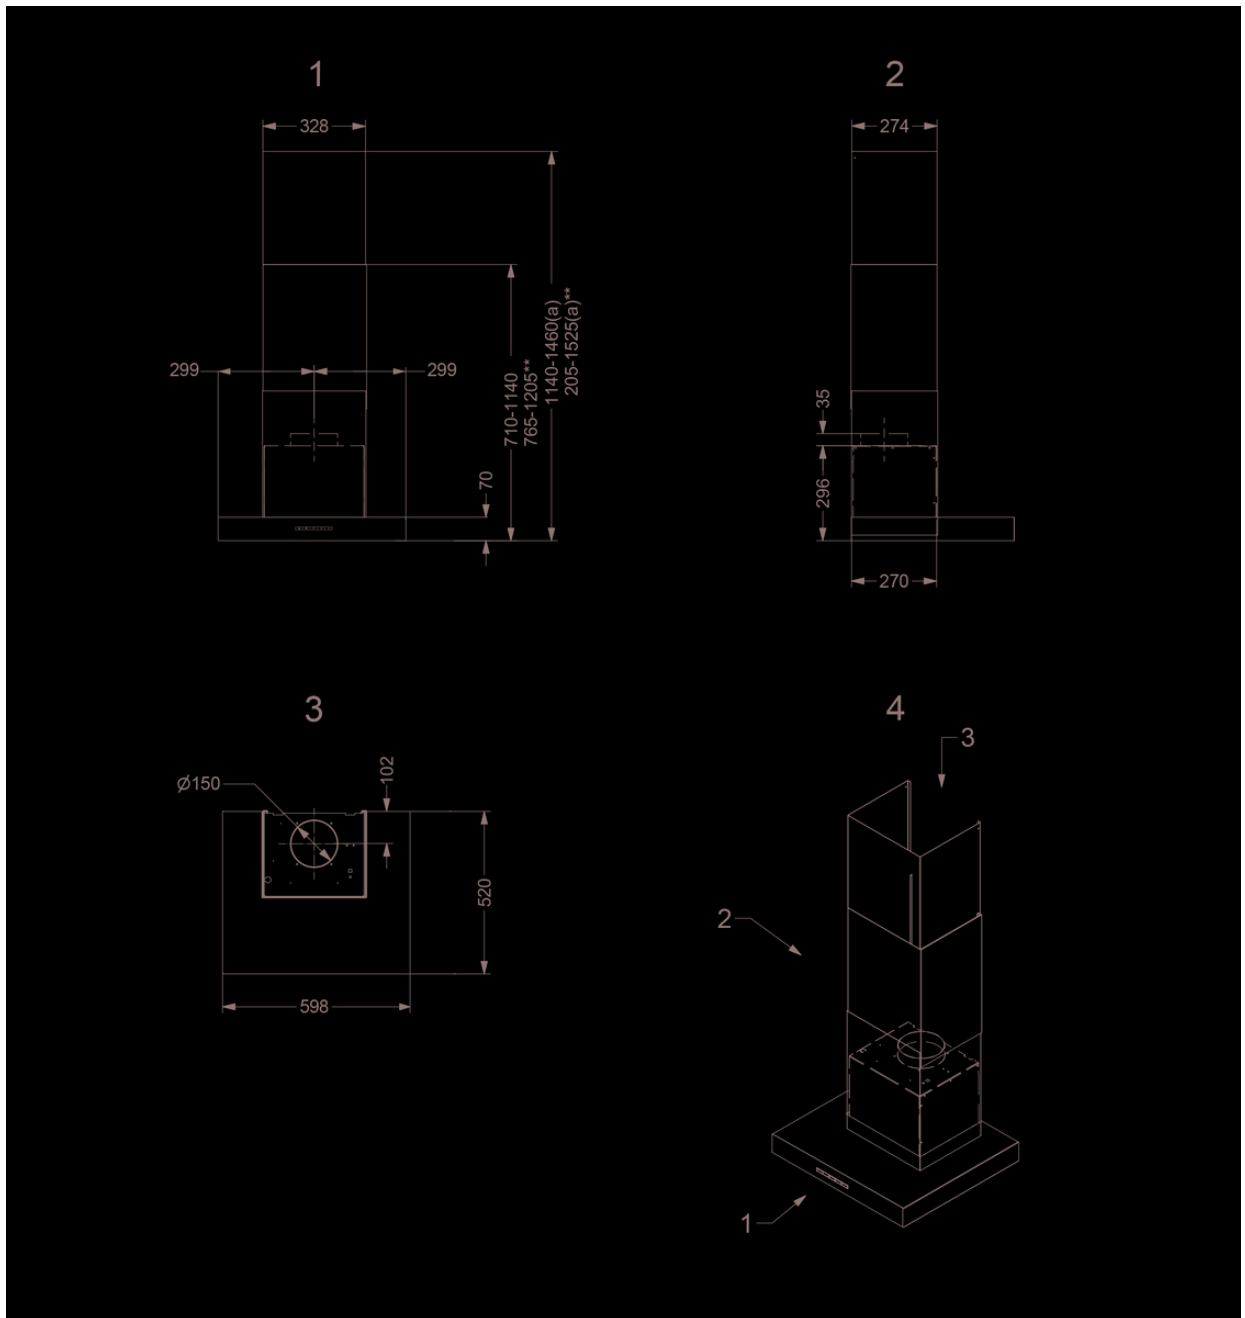

Airflow and noise level

▪ Airflow duct out speed 1 (m³/h) / Max pressure duct out speed 1 (Pa)	244 / 403
▪ Airflow duct out speed 2 (m³/h) / Max pressure duct out speed 2 (Pa)	318 / 468
▪ Airflow duct out speed 3 (m³/h) / Max pressure duct out speed 3 (Pa)	419 / 512
▪ Airflow duct out max powerspeed (m³/h) (Qboost) / Max pressure duct out max powerspeed (Pa)	617 / 549
▪ Sound pressure duct out speed 1 (dB(A)) / Sound power duct out speed 1 (dB(A))	36 / 48
▪ Sound pressure duct out speed 2 (dB(A)) / Sound power duct out speed 2 (dB(A))	41 / 53
▪ Sound pressure duct out speed 3 (dB(A)) / Sound power duct out speed 3 (dB(A))	47 / 58
▪ Sound pressure duct out at max powerspeed (dB(A)) / Sound power duct out at max powerspeed (dB(A)) (LWAbost)	55 / 67

Technical specifications

▪ Maximum power (W)	210
▪ Voltage appliance (V)	230
▪ Frequency (Hz)	50
▪ Power consumption in off-mode (Po) (W)	-
▪ Power consumption in stand-by-mode (Ps) (W)	0.3
▪ Net weight (kg)	20,5
▪ Length power supply cable (m)	1,3