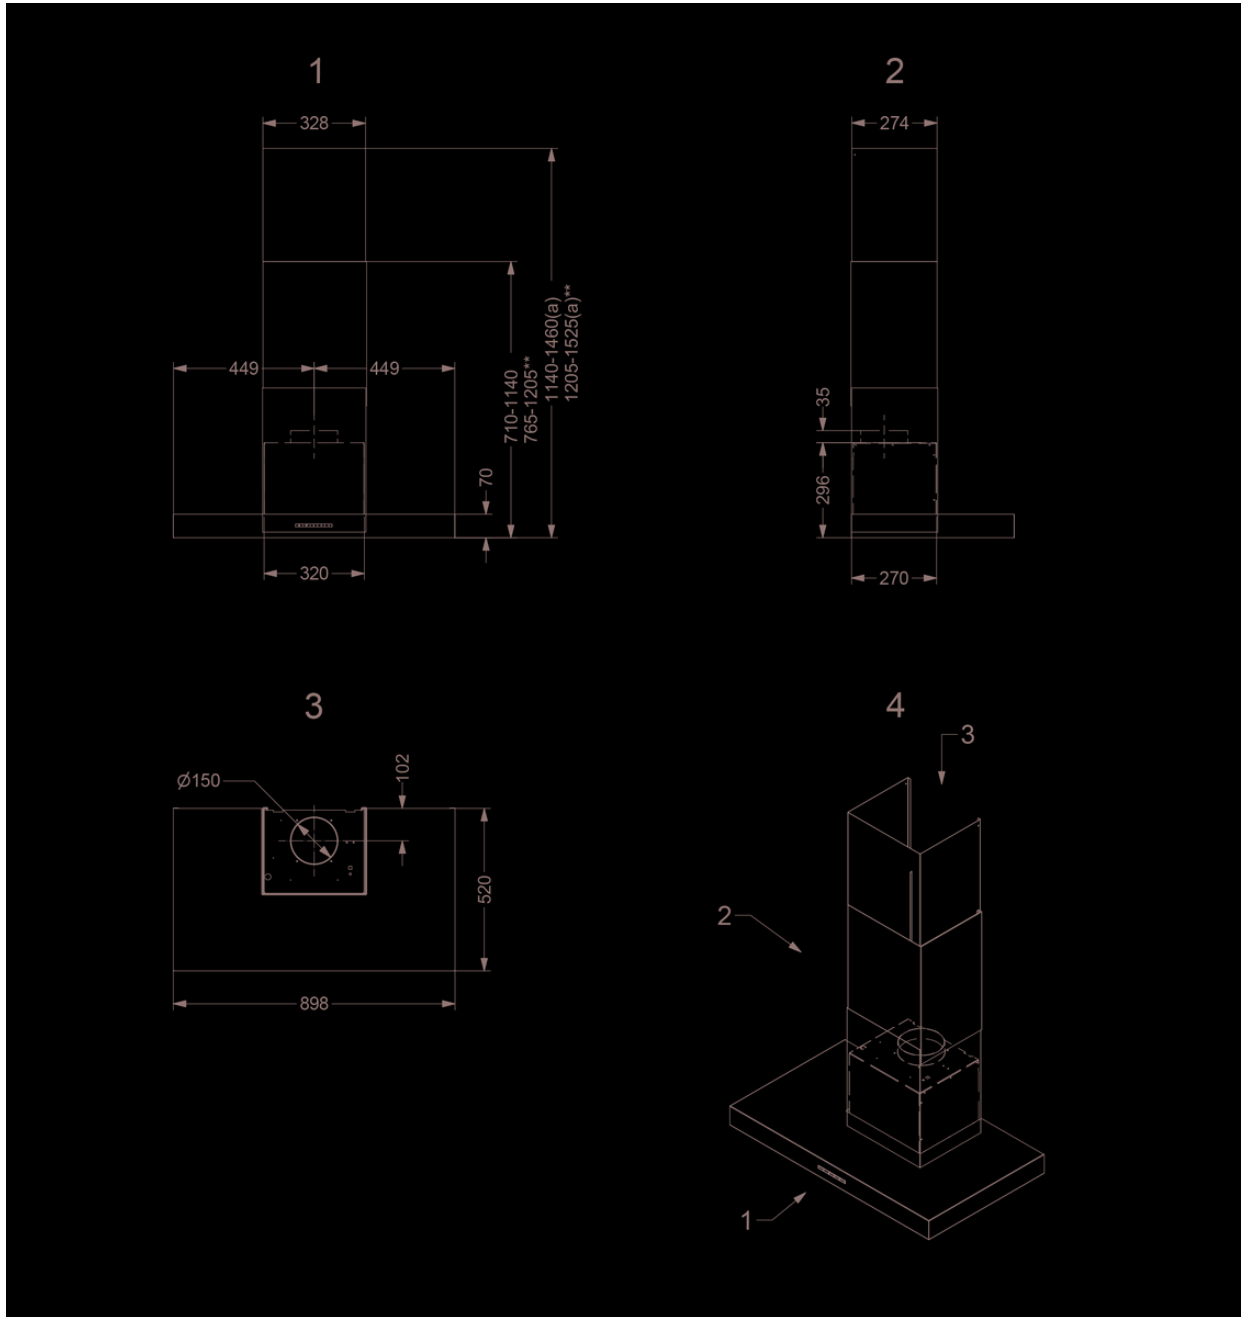

Airflow and noise level

▪ Airflow duct out speed 1 (m³/h) / Max pressure duct out speed 1 (Pa)	248 / 413
▪ Airflow duct out speed 2 (m³/h) / Max pressure duct out speed 2 (Pa)	329 / 466
▪ Airflow duct out speed 3 (m³/h) / Max pressure duct out speed 3 (Pa)	423 / 505
▪ Airflow duct out max powerspeed (m³/h) (Qboost) / Max pressure duct out max powerspeed (Pa)	640 / 544
▪ Sound pressure duct out speed 1 (dB(A)) / Sound power duct out speed 1 (dB(A))	33 / 45
▪ Sound pressure duct out speed 2 (dB(A)) / Sound power duct out speed 2 (dB(A))	38 / 51
▪ Sound pressure duct out speed 3 (dB(A)) / Sound power duct out speed 3 (dB(A))	44 / 57
▪ Sound pressure duct out at max powerspeed (dB(A)) / Sound power duct out at max powerspeed (dB(A)) (LWAboost)	54 / 66

Technical specifications

▪ Maximum power (W)	241
▪ Voltage appliance (V)	230
▪ Frequency (Hz)	50-60
▪ Power consumption in off-mode (Po) (W)	-
▪ Power consumption in stand-by-mode (Ps) (W)	0.24
▪ Net weight (kg)	24
▪ Length power supply cable (m)	1,3