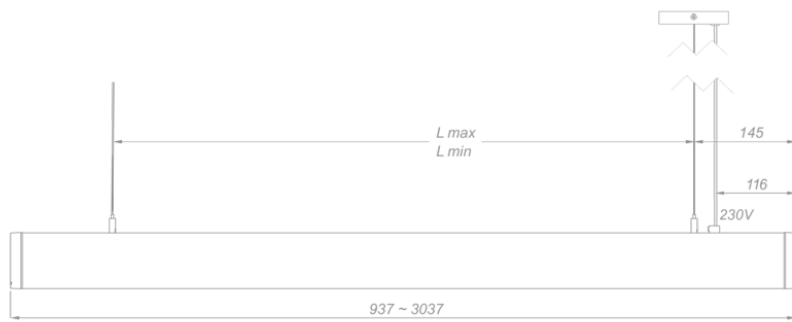

Lighting
Novy Pendant 245
Mineral Black

EAN 5414425261161

Functions & features

- Control method Gesture Control

Dimensions

- Product dimensions (WxDxH) (mm) 2437 x 32 x 81
- Min mounting height above worktop (mm) 600

Technical specifications

- Maximum power (W) 96
- Voltage appliance (V) 100-240
- Frequency (Hz) 50-60
- Power consumption in stand-by-mode (Ps) (W) 0
- Net weight (kg) 4,6
- Position electrical cable Left/Right
- Length power supply cable (m) 4,5
- Safetyclass II

Technical drawing

Pendant	Lmin	Lmax
95	300	650
125	600	950
155	600	1250
185	900	1550
215	900	1850
245	1200	2150
275	1200	2450
305	1500	2750