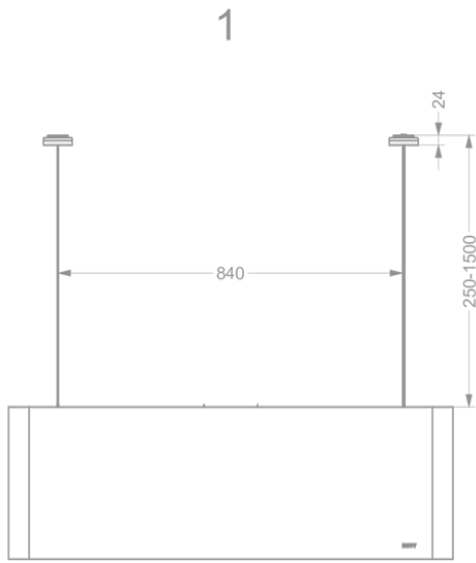

Dimensions

▪ Product dimensions exhaust (WxDxHmin-Hmax) (mm)	1080 x 246 x -
▪ Product dimensions recirculation (WxDxHmin-Hmax) (mm)	1080 x 246 x 370 - 370
▪ Advised mounting height induction hobs (Hmin-Hmax) (mm)	650 - 850
▪ Advised mounting height gas hobs (Hmin-Hmax) (mm)	650 - 850
▪ Advised mounting height ceramic hobs (Hmin-Hmax) (mm)	600 - 850
▪ Position exhaust	Top

Technical specifications

▪ Maximum power	202
▪ Voltage (V)	220-230
▪ Frequency (Hz)	50
▪ Net weight (kg)	35,5

Installation accessories

Back panel & chimney extensions

- 7550100 Kit extended cable (4x3,5m)
- 7555300 Kit support set steel look for Mood 7555