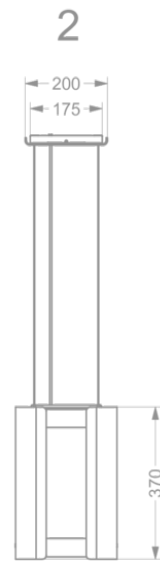

Island mounted
Mood 108 cm
Steel look

EAN 5414425214211

Functions & features

▪ Control method	Remote control
▪ Number of speeds	4
▪ Motor	Integrated
▪ Sound absorber	Integrated
▪ Recirculation	Standard, Monoblock
▪ InTouch function	Standard
▪ Auto stop	▪
▪ Delayed switch off (minutes)	30
▪ Number of grease filters	4
▪ Grease filter	7550030
▪ Grease filter cleaning indication	▪
▪ Recirculation filter cleaning indication	▪

Dimensions

▪ Product dimensions exhaust (WxDxHmin-Hmax) (mm)	1080 x 246 x -
▪ Product dimensions recirculation (WxDxHmin-Hmax) (mm)	1080 x 246 x 370 - 370
▪ Advised mounting height induction hobs (Hmin-Hmax) (mm)	650 - 850
▪ Advised mounting height gas hobs (Hmin-Hmax) (mm)	650 - 850
▪ Advised mounting height ceramic hobs (Hmin-Hmax) (mm)	600 - 850
▪ Position exhaust	Top

Airflow and noise level

▪ Free airflow (m ³ /h)	1010
▪ Airflow (m ³ /h) measured according to EN 61591	
▪ Sound regulation according to EN 60704-2-13	
▪ Airflow speed 1 (m ³ /h)	324
▪ Airflow speed 2 (m ³ /h)	432
▪ Airflow speed 3 (m ³ /h)	534
▪ Airflow speed 4 (m ³ /h)	551
▪ Sound pressure speed 1 (dB(A)) / Sound power speed 1 (dB(A))	41 / 53
▪ Sound pressure speed 2 (dB(A)) / Sound power speed 2 (dB(A))	47 / 59
▪ Sound pressure speed 3 (dB(A)) / Sound power speed 3 (dB(A))	52 / 64
▪ Sound pressure speed 4 (dB(A)) / Sound power speed 4 (dB(A))	57 / 69

Technical specifications

▪ Maximum power	202
▪ Voltage (V)	220-230
▪ Frequency (Hz)	50
▪ Net weight (kg)	35,5

Installation accessories

Back panel & chimney extensions

- 7550100 Kit extended cable (4x3,5m)
- 7555300 Kit support set steel look for Mood 7555