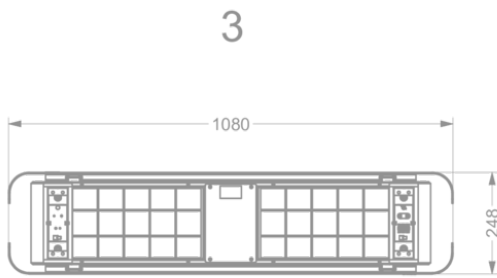

Technical specifications

▪ Maximum power	202
▪ Voltage (V)	220-230
▪ Frequency (Hz)	50
▪ Net weight (kg)	35,5