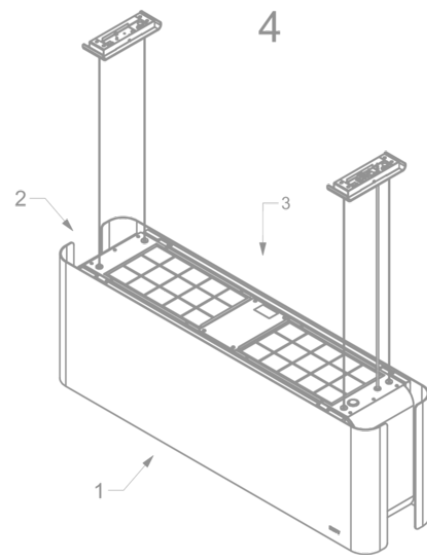

Technical specifications

▪ Maximum power	202
▪ Voltage (V)	220-230
▪ Frequency (Hz)	50
▪ Net weight (kg)	35,5