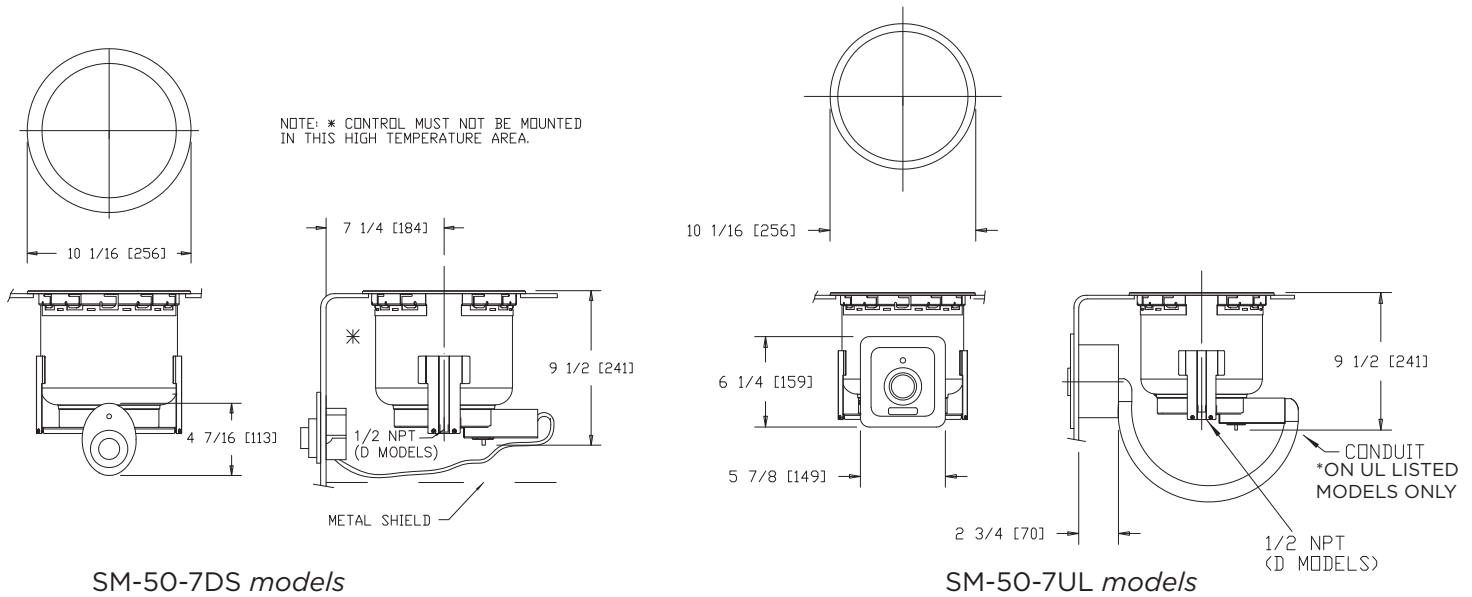

## FEATURES AT A GLANCE

- Accommodates standard 7-quart insets
- One-piece stainless steel top flange and heavy-gauge, deep drawn stainless steel warming pans
- Suitable for wet or dry operation
- Non insulated models
- Thermostatic controls
- High limits prevent overheating
- Thermostatic controls are recessed in a one-piece, drawn, front-mounted panel
- E-Z Lock standard for ease of installation
- Powerful tubular heating elements

## EQUIPMENT DIMENSIONS