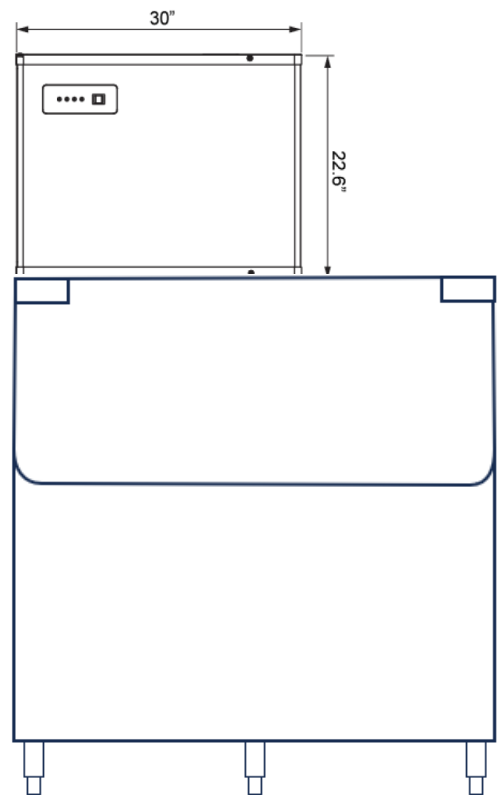

BIN ADAPTERS

Adapters for 22" modular unit on 30" bin, centered	IBT-2230BV
Adapter for 22" modular unit on 48" bin	IBT-2248B
Adapter for 30" modular unit on 48" bin	IBT-3048B

IBT-2230BV

IBT-2248B

IBT-3048B

PLAN VIEW :

22" unit on 30" bin

22" unit on 48" bin

30" unit on 48" bin

* Design and specifications are subject to change without prior notice.