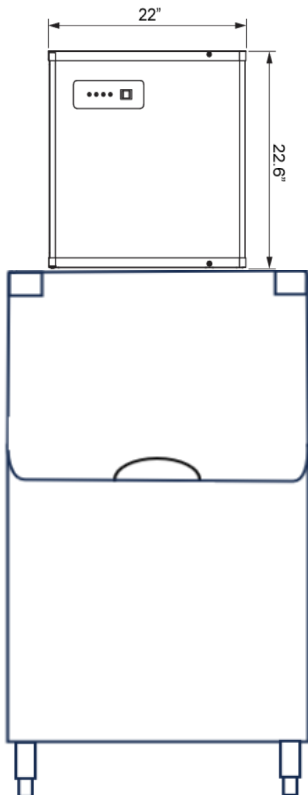

BIN ADAPTERS

Adapters for 22" modular unit on 30" bin, centered	IBT-2230BV
Adapter for 22" modular unit on 48" bin	IBT-2248B
Adapter for 30" modular unit on 48" bin	IBT-3048B

IBT-2230BV

IBT-2248B

IBT-3048B

KEY FEATURES:

- High quality stainless-steel (durable & rust-resistant)
- Custom designed to perfectly fit Icetro ice machines and bins
- Foam insulation to prevent condensation
- IBT-2230BV works with: IM-0350-22, IM-0460-22, IM-0550-22, IM-0770 machines on IB-033 and IB-044 bins
- IBT-2248B works with: IM-0350-22, IM-0460-22, IM-0550-22, IM-0770 machines on IB-085-48 bin
- IBT-3048B works with: IM-0350, IM-0460, IM-0550, IM-0750, IM-1100 machines on IB-085-48 bin

PLAN VIEW :

22" unit on 30" bin

22" unit on 48" bin

30" unit on 48" bin

* Design and specifications are subject to change without prior notice.